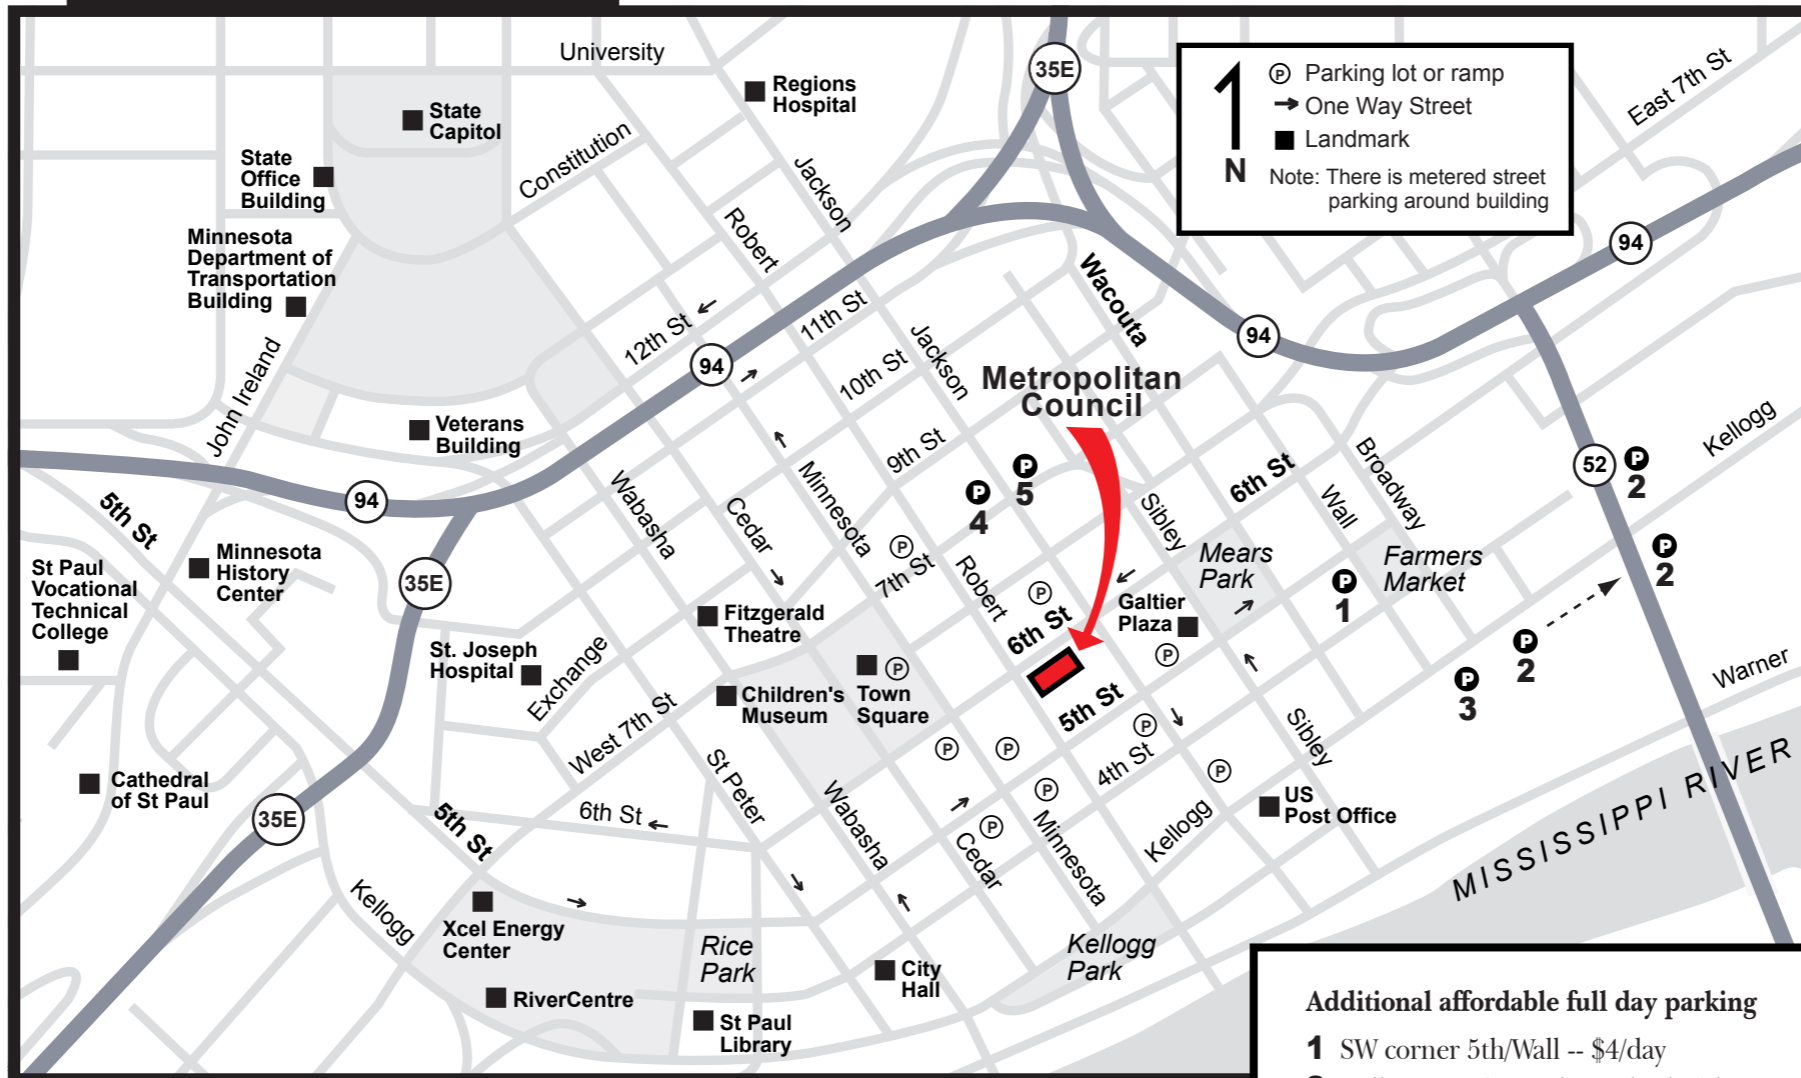

~Effective APRIL-2007~

New Location: 390 N. Robert Street • St. Paul, MN 55101-1805
Phone: 651-602-1000 • Fax: 651-602-1550 • TTY: 651-291-0904

Directions: From the **west**: take I-94 east to 5th St. exit, to Robert
From the **north**: take I-35E to Wacouta exit, right on 6th St. to Robert
From the **east**: take I-94 west to 6th St. exit (left exit), to Robert
From the **south**: take I-35E north to Kellogg exit, left on W. 7th St., right on Robert

Additional affordable full day parking
1 SW corner 5th/Wall -- \$4/day
2 Kellogg E. of Broadway - both sides
\$1.25 - \$2.50/day
3 SW corner Kellogg/Broadway -- \$2.75/day
4 NW corner 7th/Jackson -- \$6/day
5 NE corner 7th/Jackson -- \$4/day