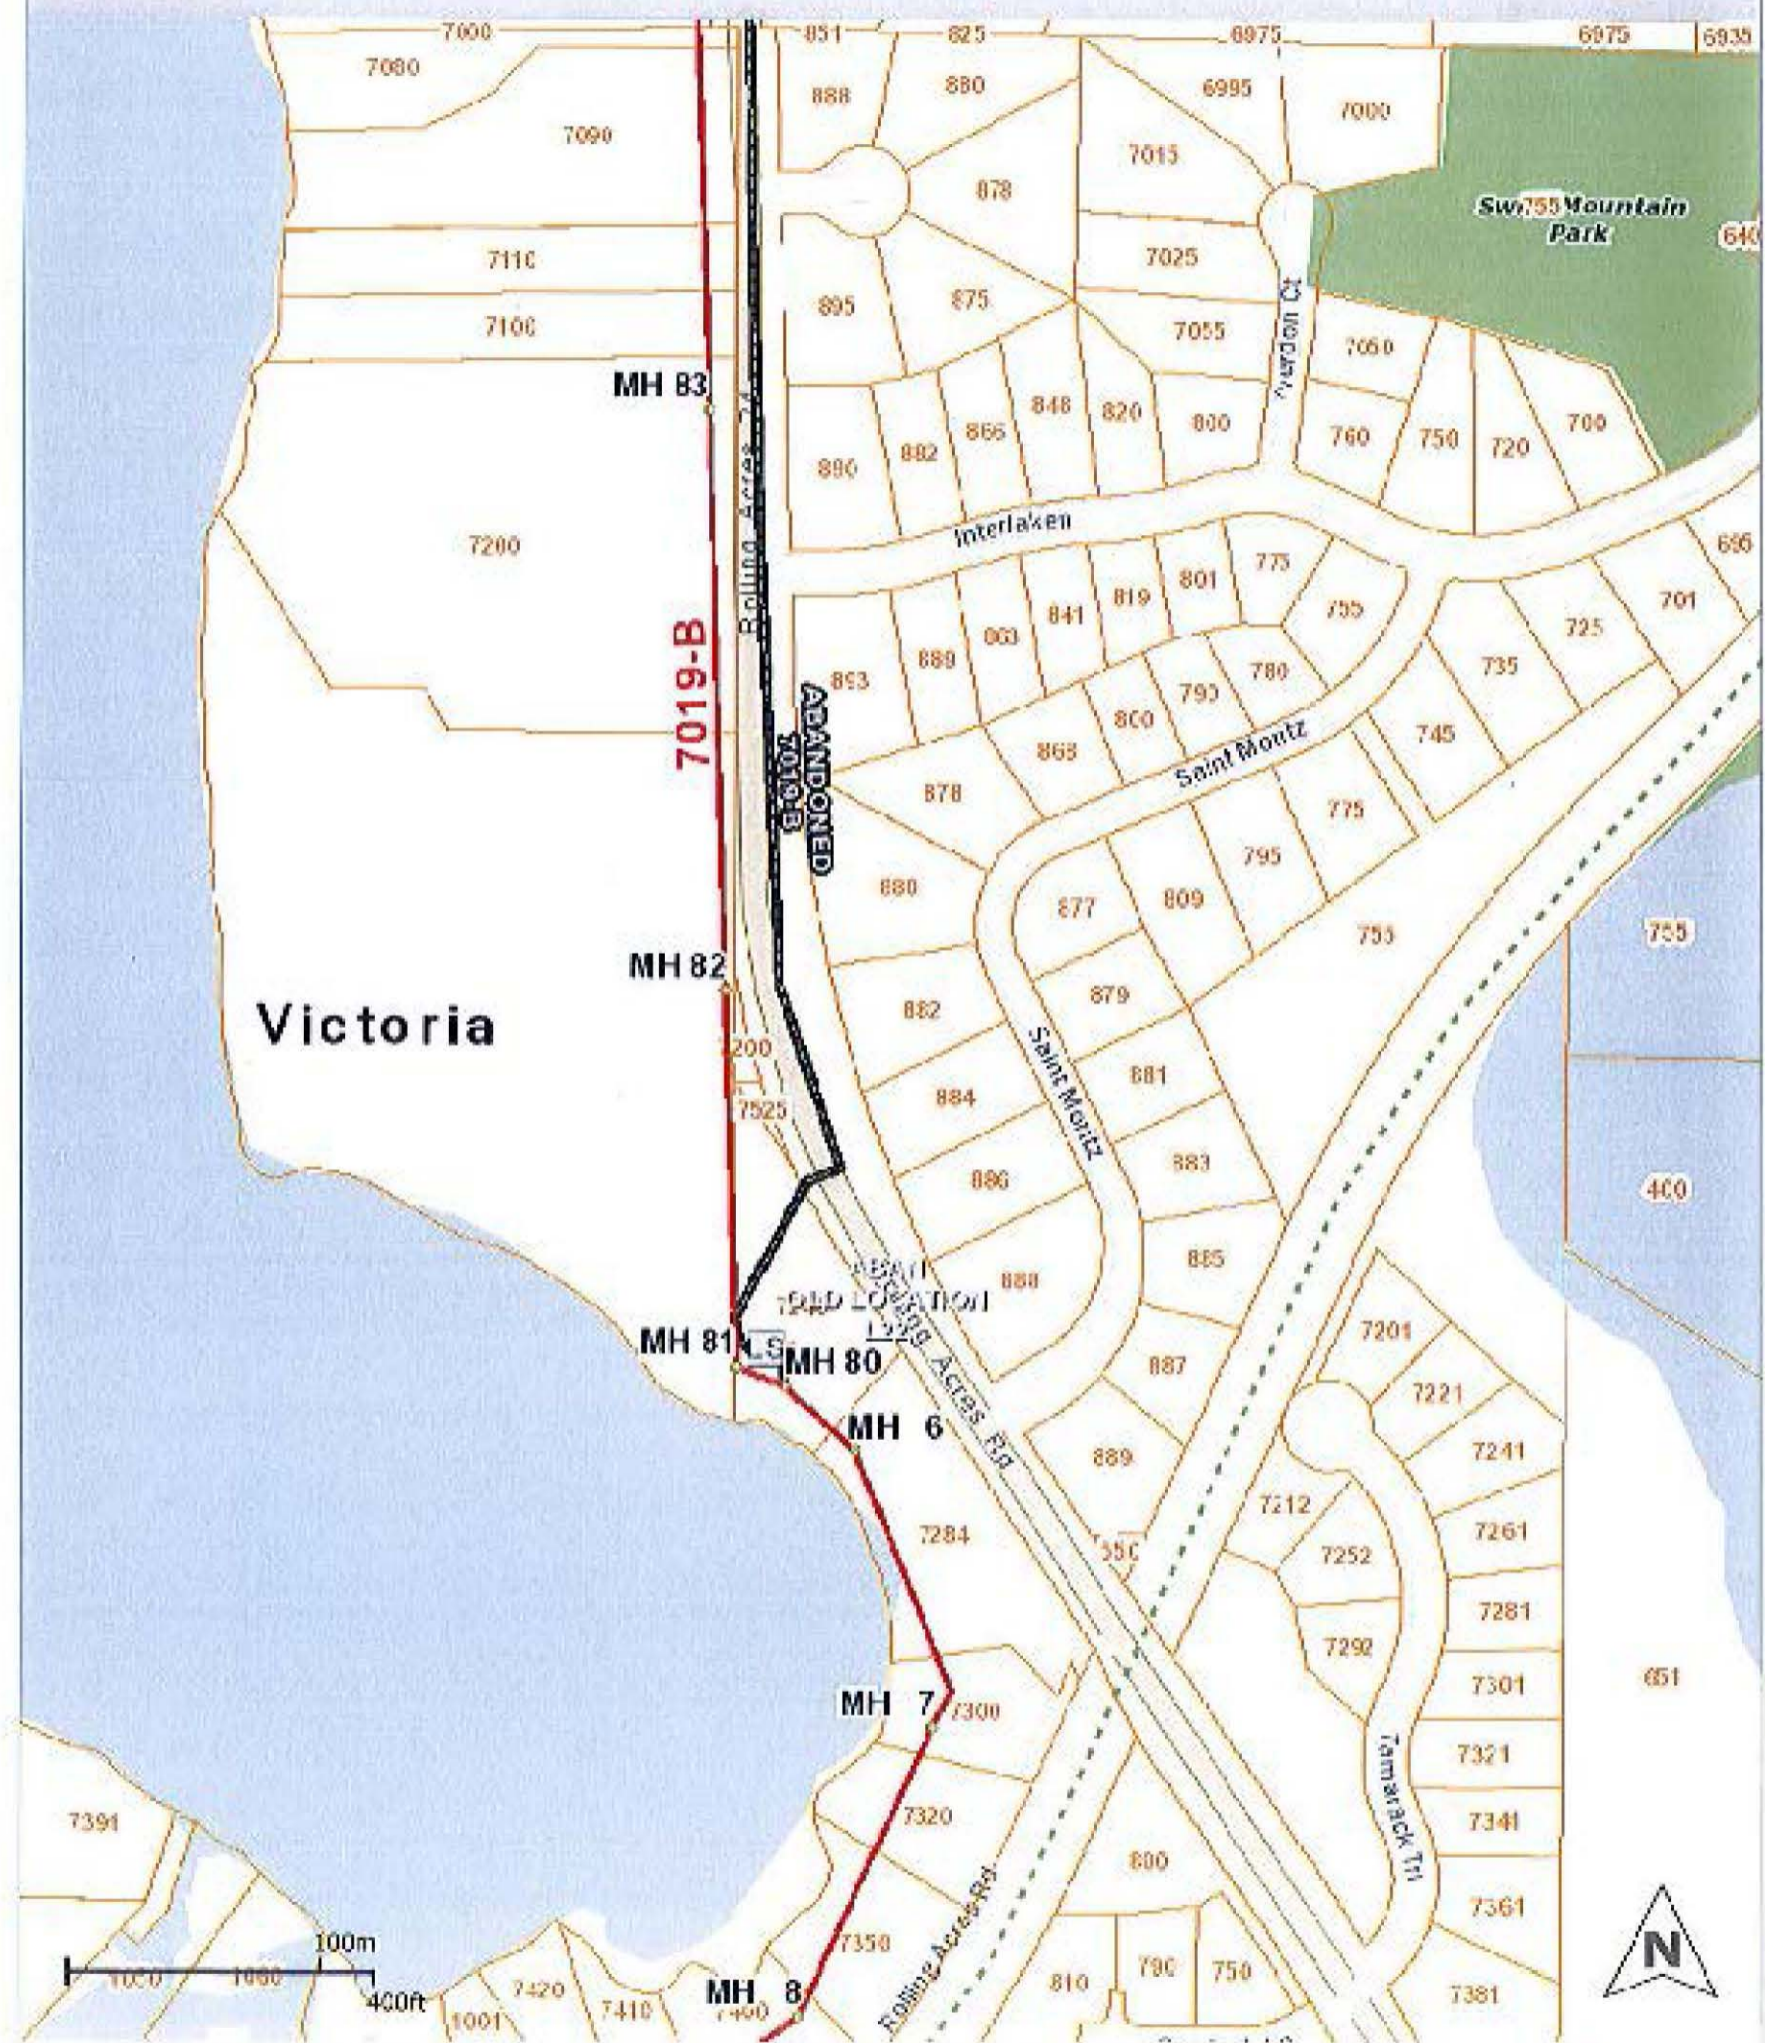

Business Item 2015-35

**Disposition of Surplus Fee Title
Property: 7240 Rolling Acres Road,
Victoria**

Scott Dentz, Interceptor Engineering Manager

Environment Committee : February 10, 2015

MCES Map

This map is for geographical representation only, for a general location of MCES Interceptor facilities. This map should not be used as a reference for excavation or engineering purposes.