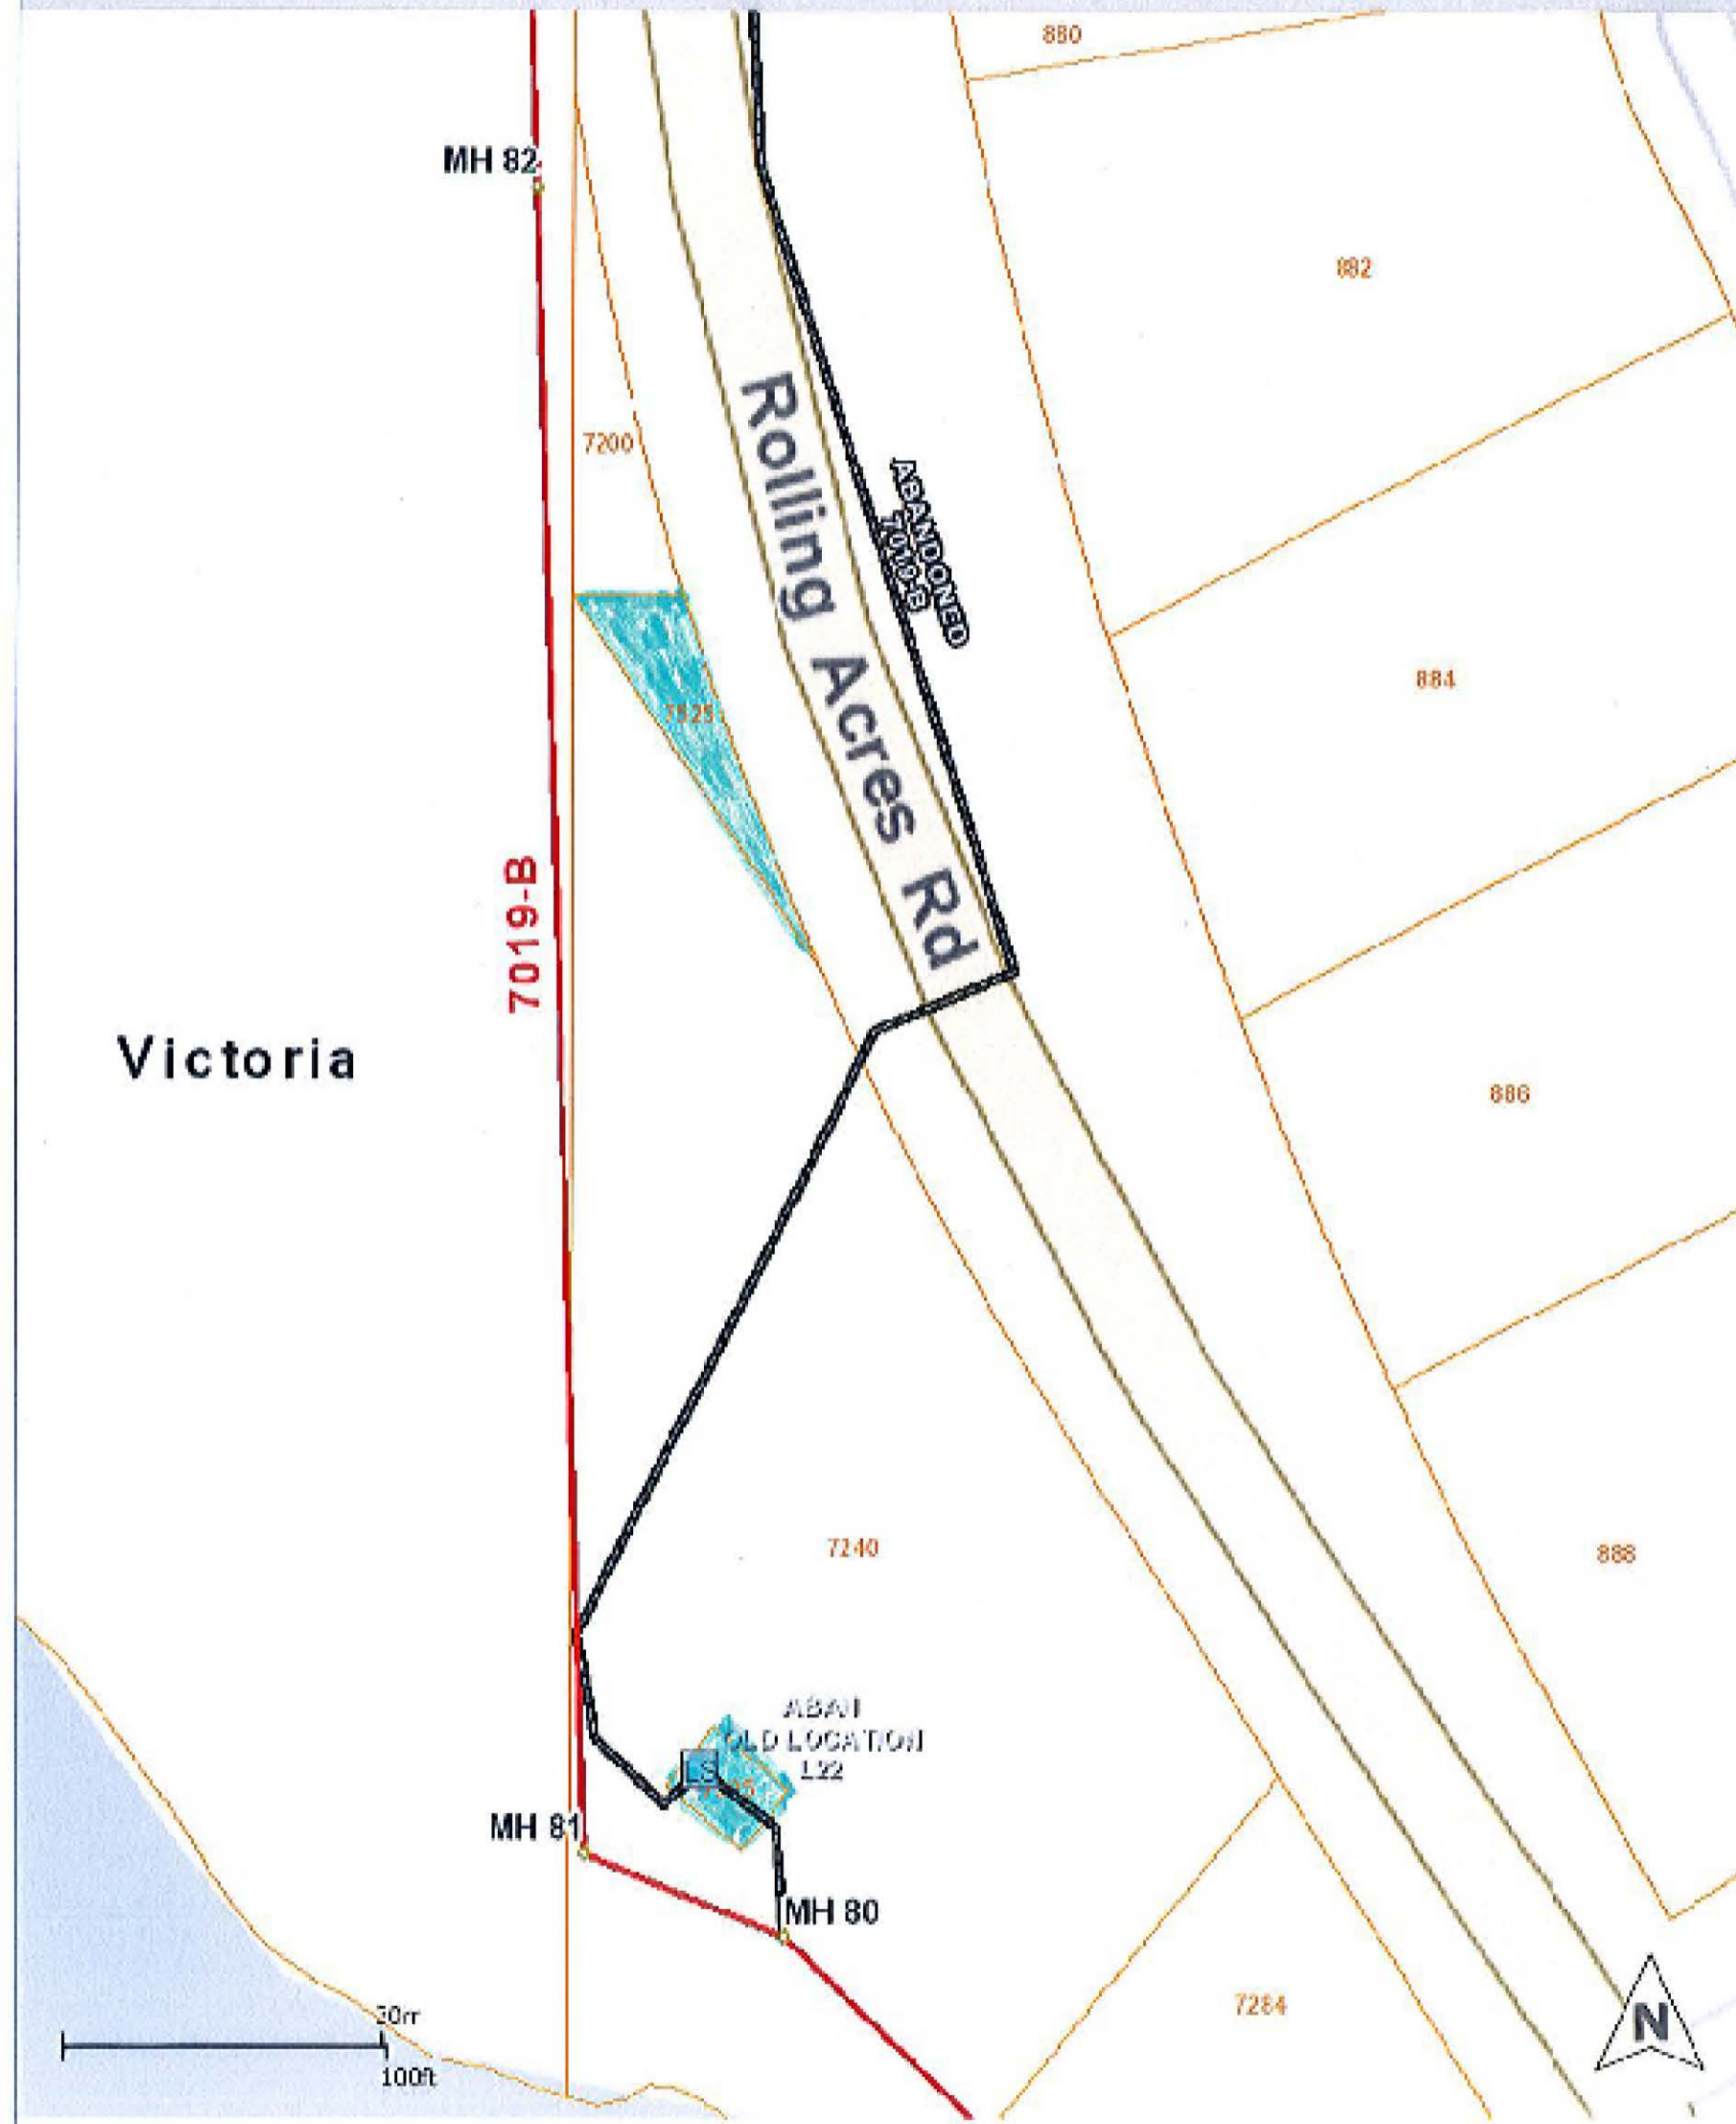

Business Item 2016-21

Disposition of Surplus Fee Title Property Located at 7240 Rolling Acres Road in the City of Victoria

Scott Dentz, Interceptor Engineering Manager

Environment Committee: February 9, 2016

MCES Map

This map is for geographical representation only, for a general location of MCES Interceptor facilities. This map should not be used as a reference for excavation or engineering purposes.

MCES Map

Victoria

This map is for geographical representation only, for a general location of MCES Interceptor Facilities. This map should not be used as a reference for excavation or engineering purposes.