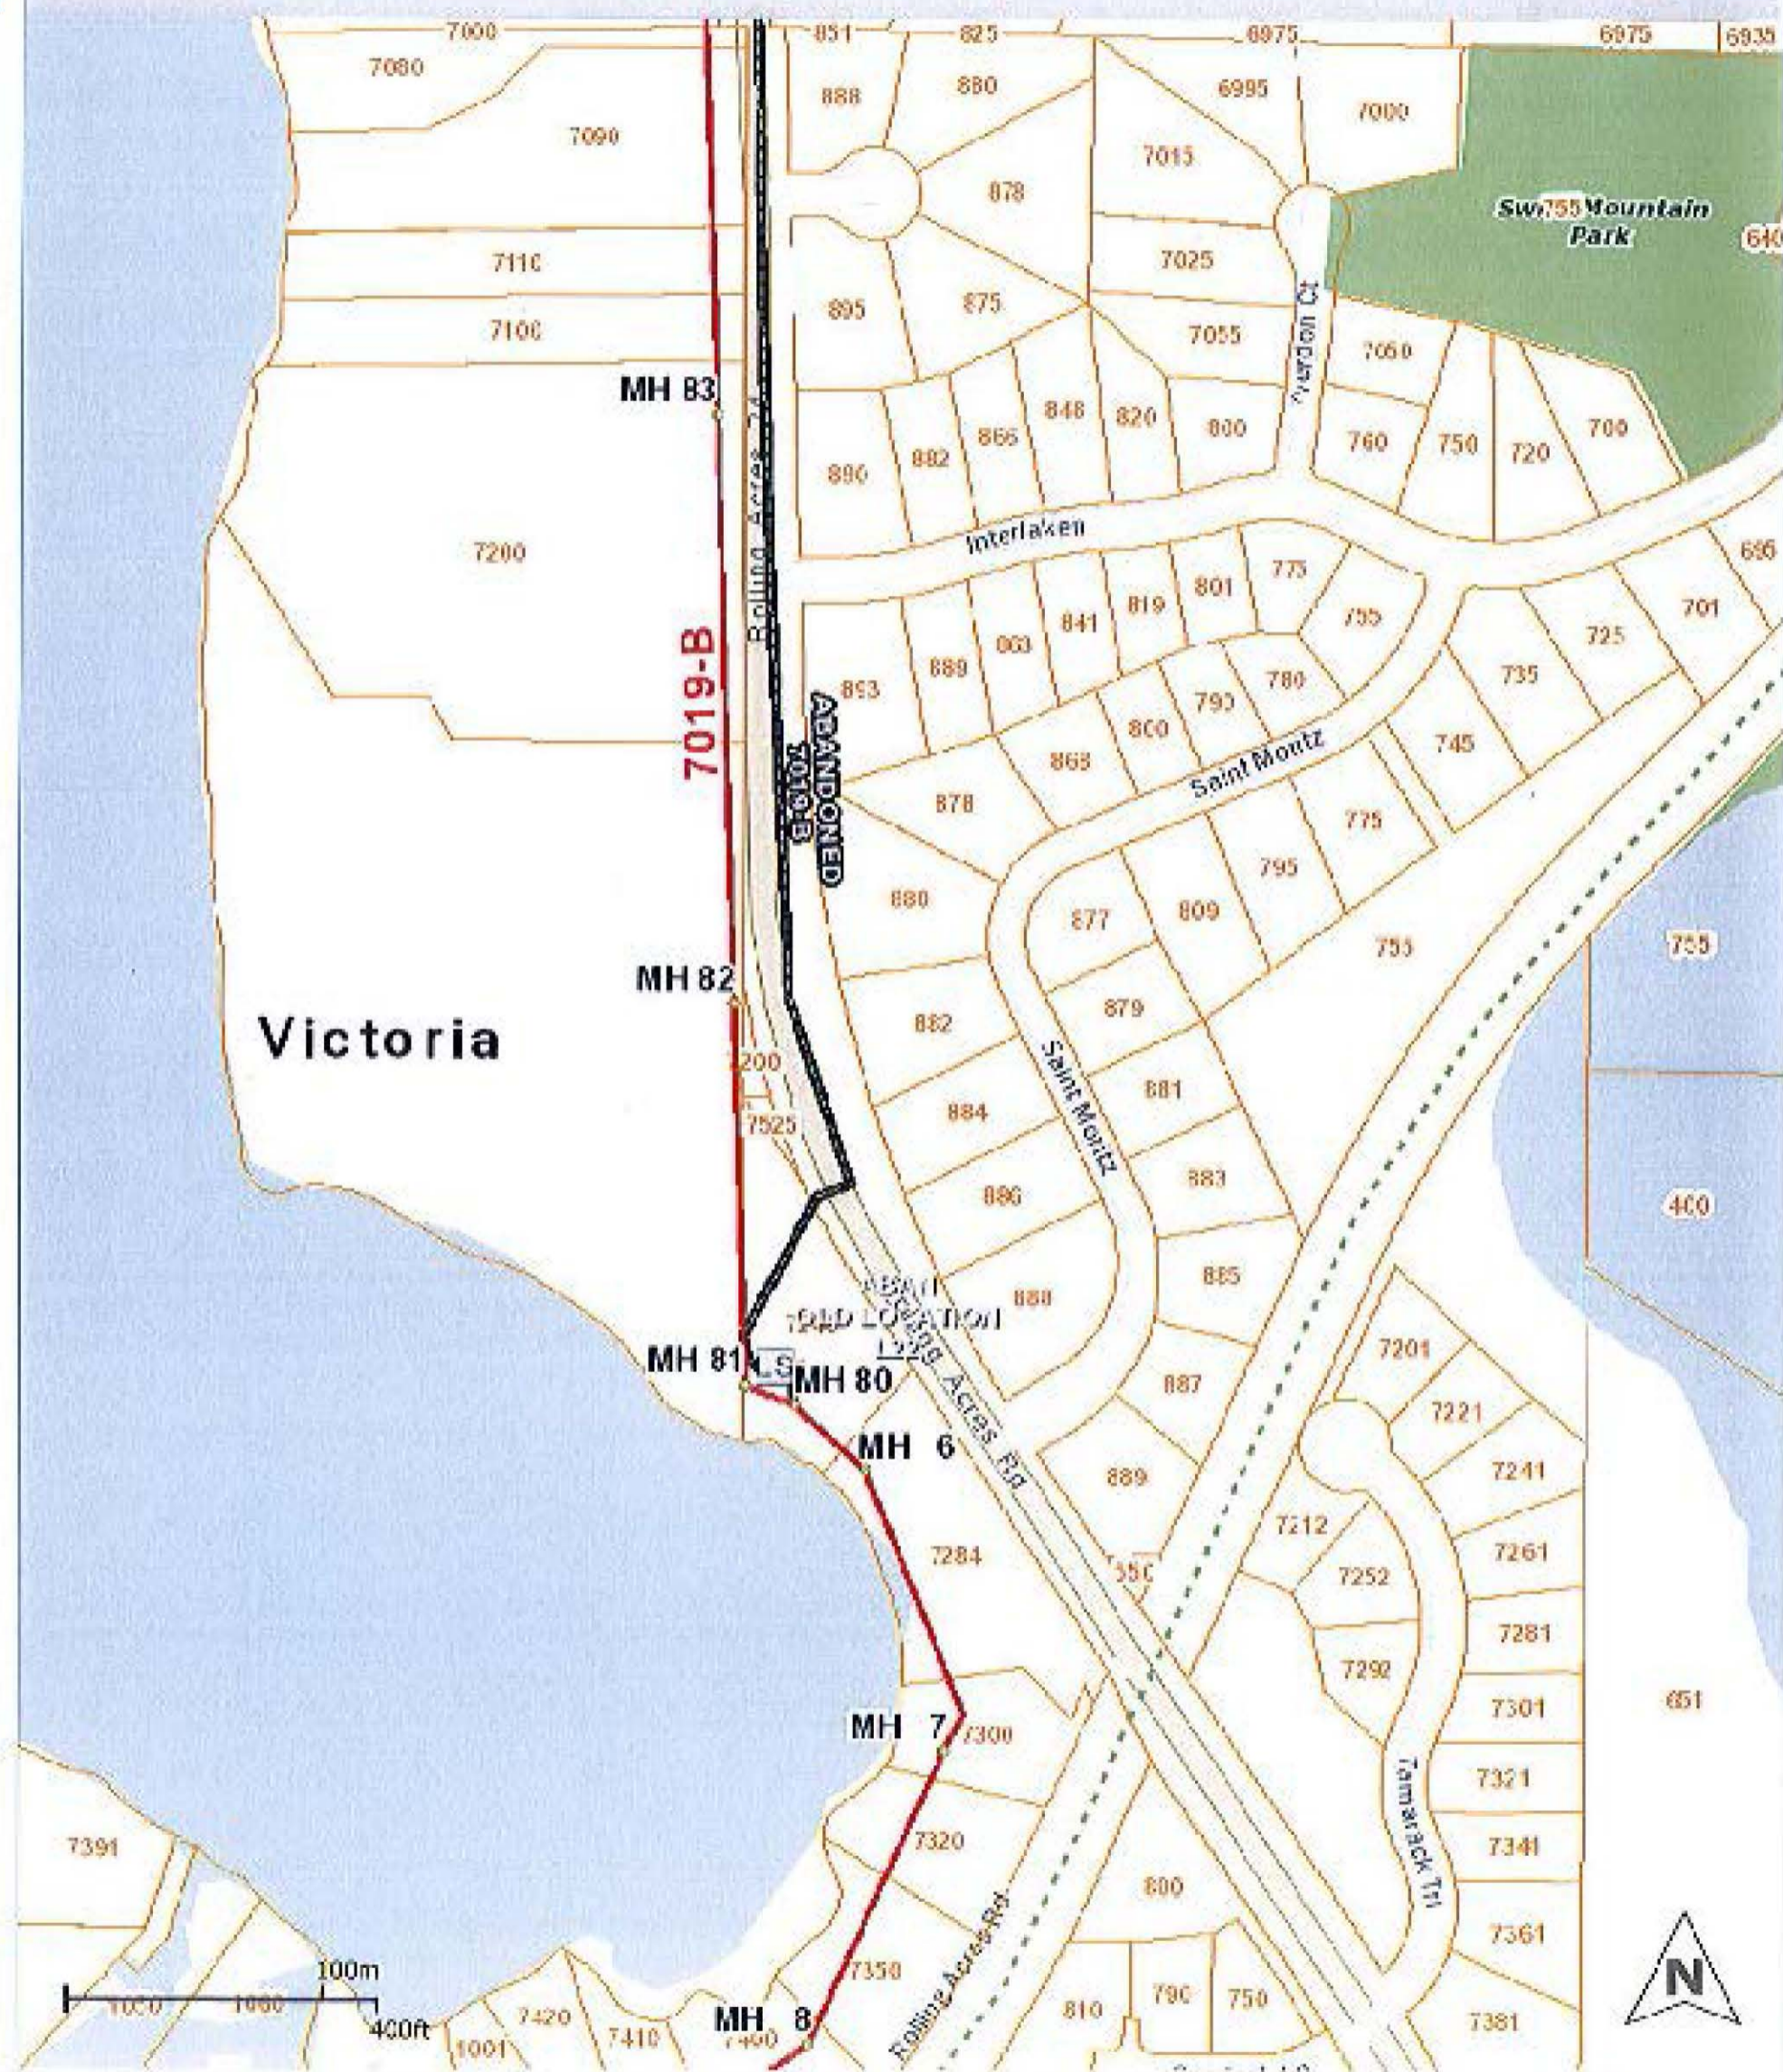

Business Item 2016-21

Disposition of Surplus Fee Title Property Located at 7240 Rolling Acres Road in the City of Victoria

Scott Dentz, Interceptor Engineering Manager

Environment Committee: February 9, 2016

MCES Map

This map is for geographical representation only, for a general location of MCES Interceptor facilities. This map should not be used as a reference for excavation or engineering purposes.

MCES Map

Victoria

This map is for geographical representation only, for a general location of MCES Interceptor Facilities. This map should not be used as a reference for excavation or engineering purposes.