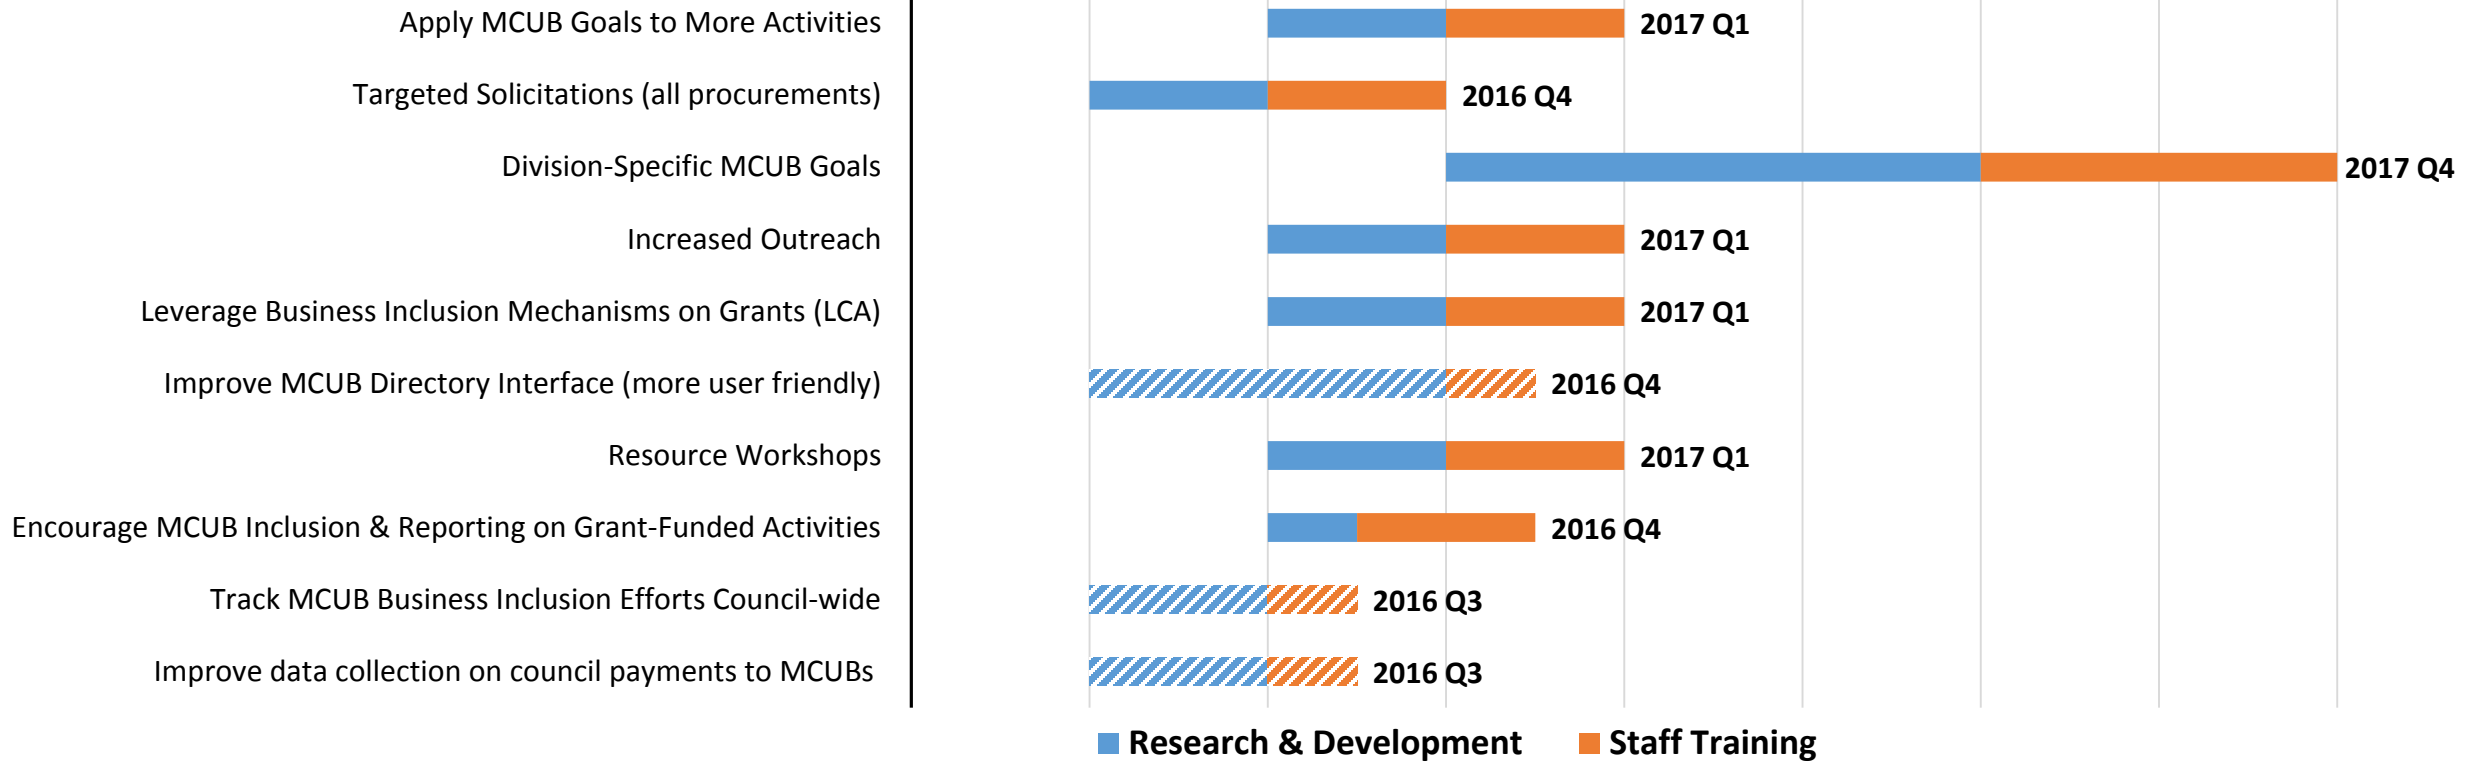

# MCUB Expansion Strategies Timeline

2016

2017

Smallest ----- Biggest Bang

Note: Striped lines indicate technical improvement strategies