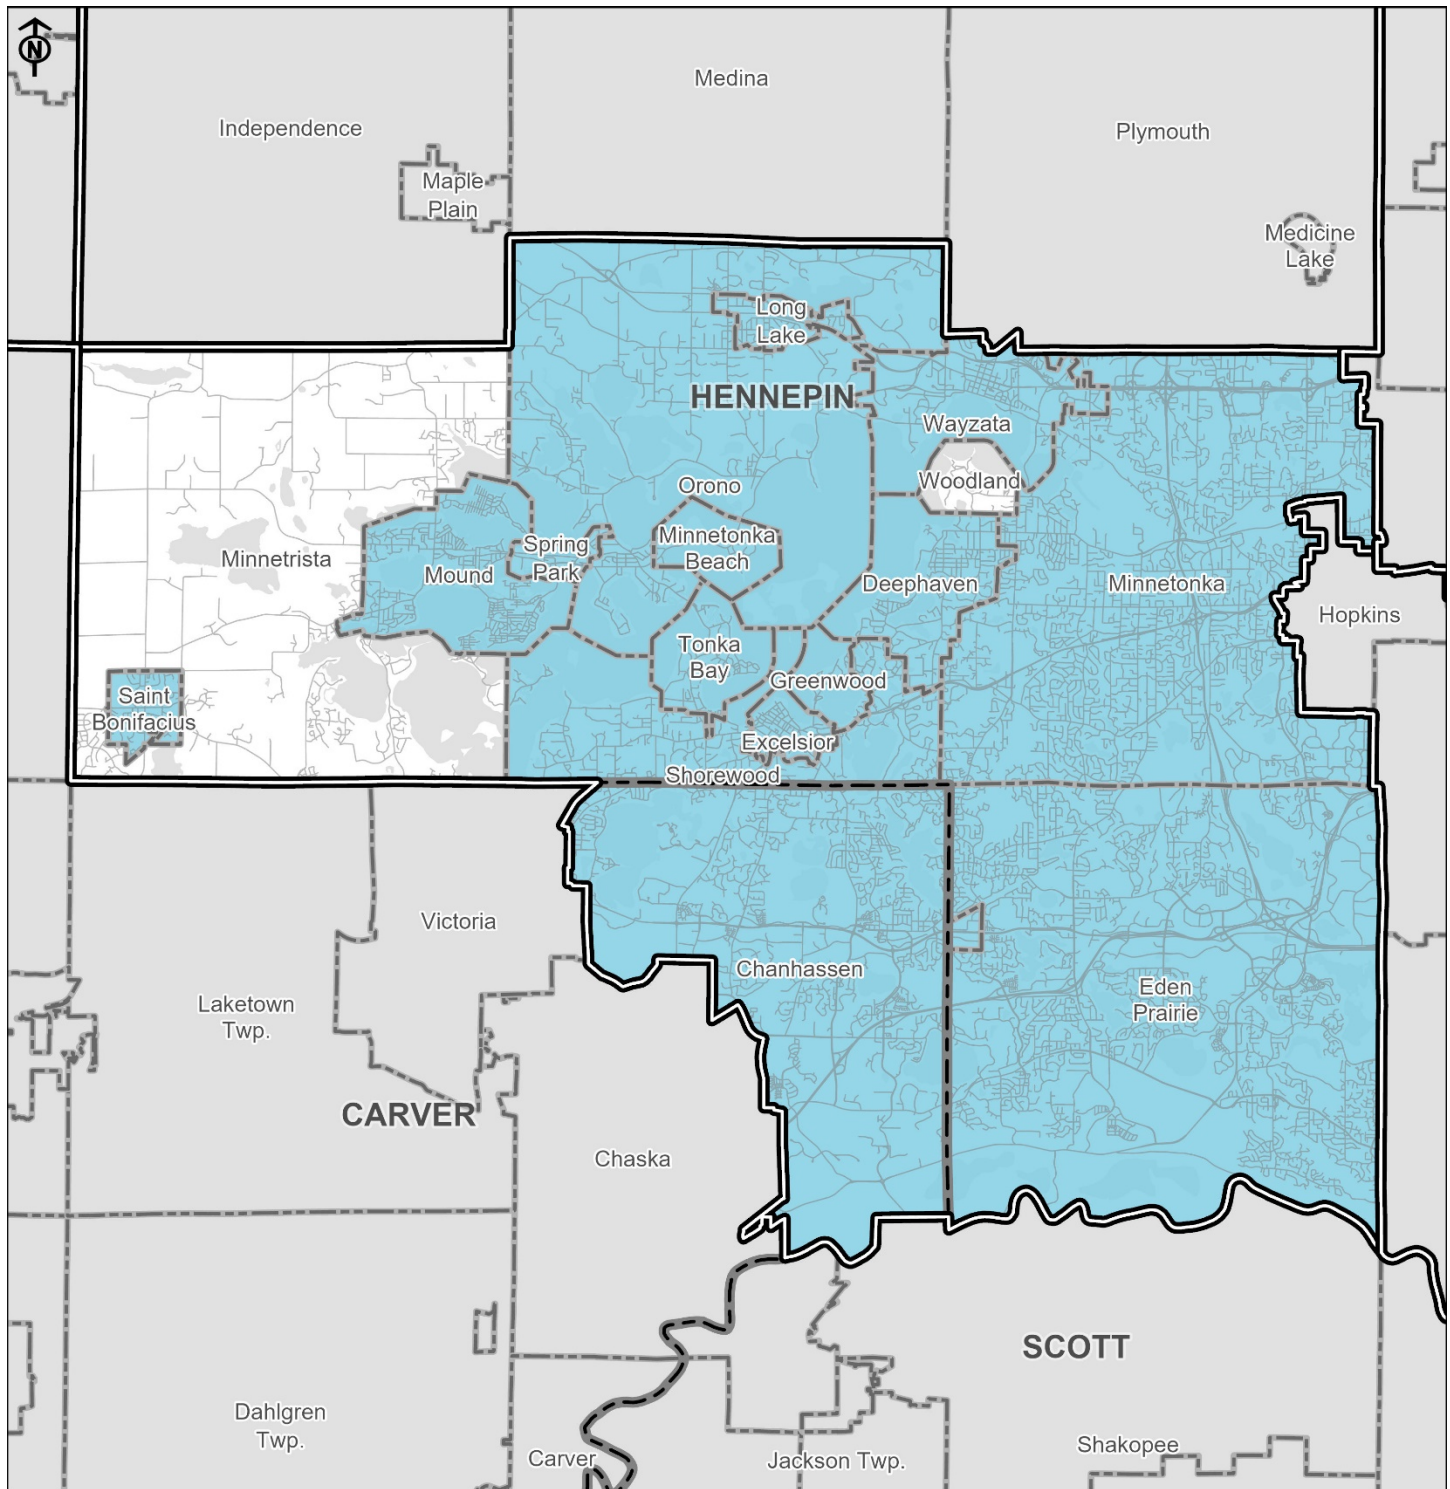

District 1 Communities Eligible for 2020 Inflow & Infiltration (I/I) Bonding Bill Grants

- Metropolitan Council Districts
- County Boundary
- City & Township Boundaries

Communities Eligible for 2020 I/I Bonding Bill Grants:

- Dayton*
- Maple Grove*
- Maple Plain*
- Medicine Lake*
- Medina*
- Plymouth*

District 2 Communities Eligible for 2020 Inflow & Infiltration (I/I) Bonding Bill Grants

- Metropolitan Council Districts
- County Boundary
- City & Township Boundaries

- Metropolitan Council Districts
- County Boundary
- City & Township Boundaries

Communities Eligible for 2020 I/I Bonding Bill Grants:

- Chanhassen*
- Deephaven*
- Eden Prairie*
- Excelsior*
- Greenwood*
- Long Lake*
- Minnetonka*
- Minnetonka Beach*
- Mound*
- Orono*
- Shorewood*
- Spring Park*
- St. Bonifacius*
- Tonka Bay*
- Wayzata*

District 4 Communities Eligible for 2020 Inflow & Infiltration (I/I) Bonding Bill Grants

- Metropolitan Council Districts
- County Boundary
- City & Township Boundaries

- Communities Eligible for 2020 I/I Bonding Bill Grants:
- Carver*
- Chaska*
- Prior Lake*
- Savage*
- Waconia*