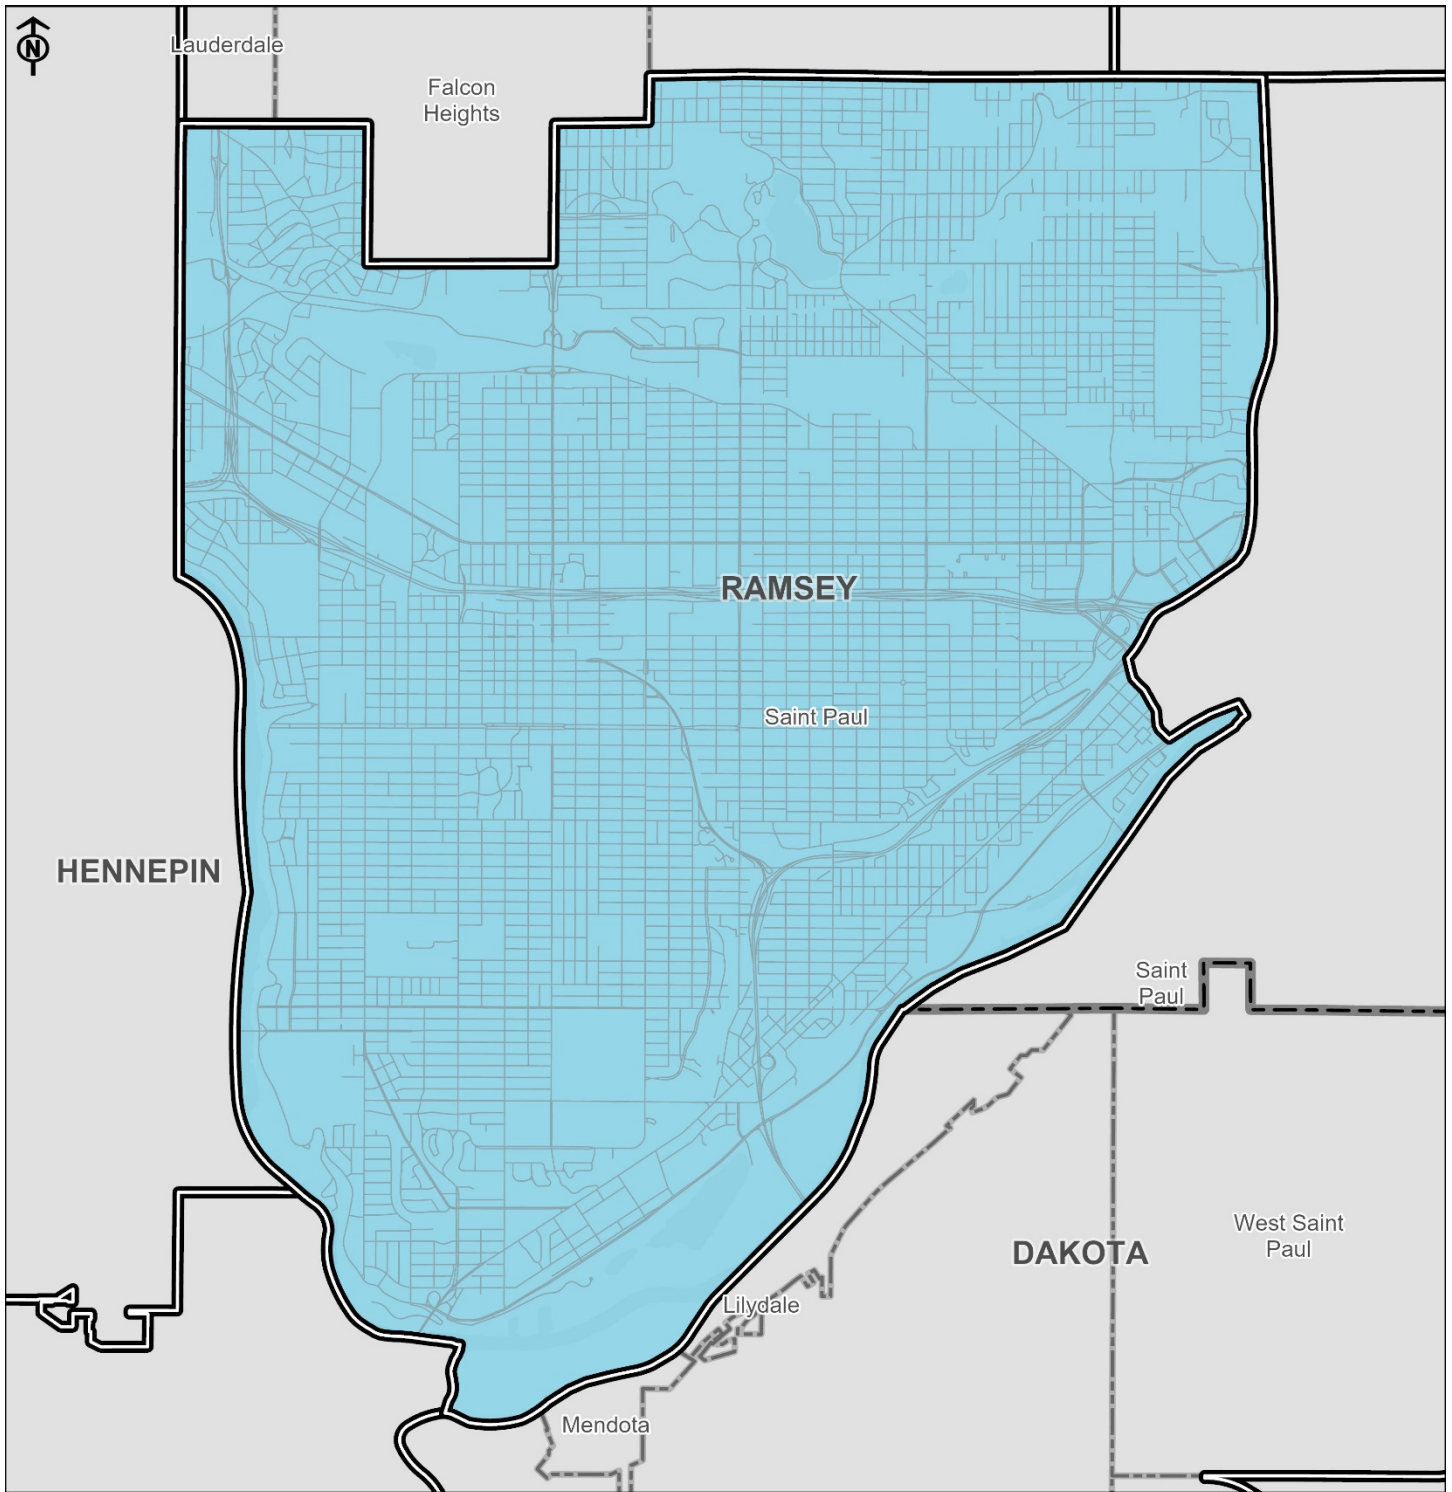

District 14 Communities Eligible for 2020 Inflow & Infiltration (I/I) Bonding Bill Grants

- Metropolitan Council Districts
- County Boundary
- City & Township Boundaries

Communities Eligible for 2020 I/I Bonding Bill Grants:
Saint Paul