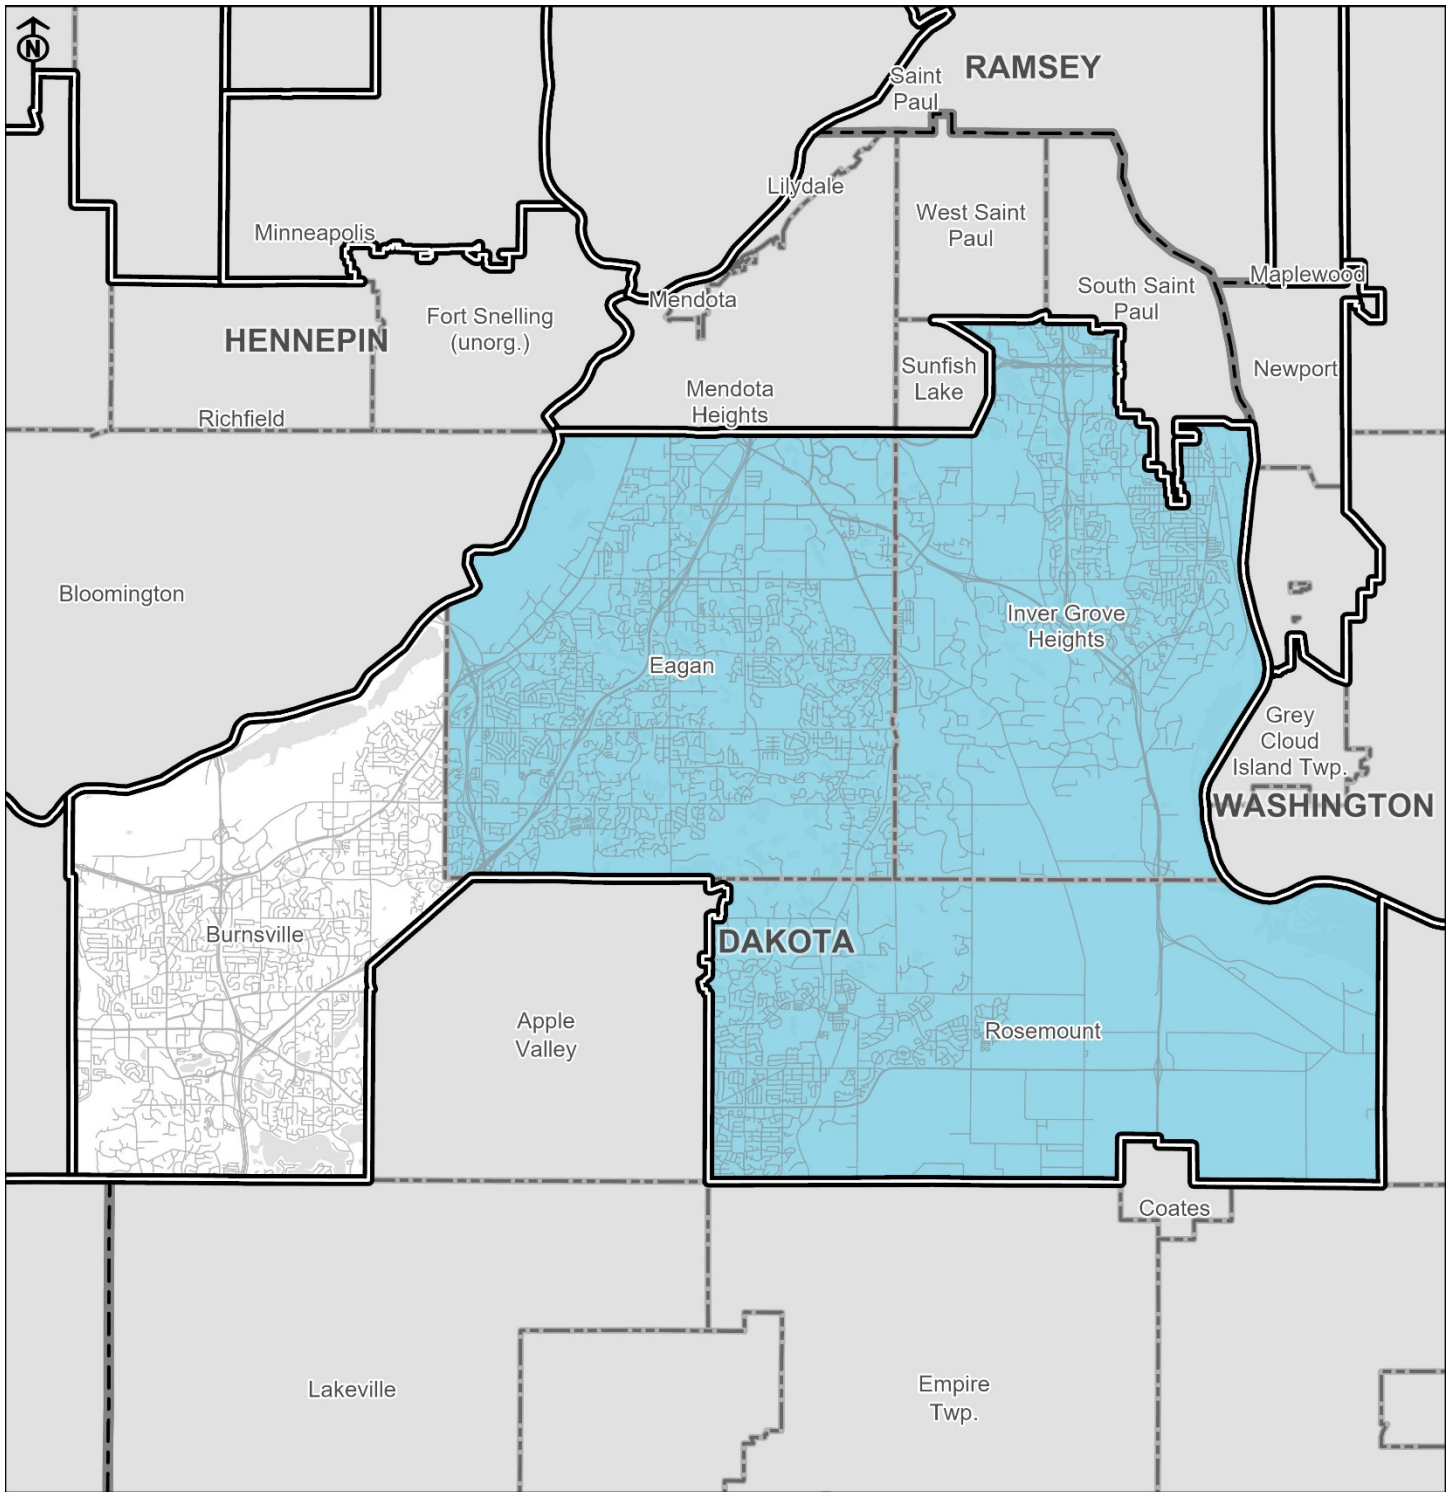

District 15 Communities Eligible for 2020 Inflow & Infiltration (I/I) Bonding Bill Grants

- Metropolitan Council Districts
- County Boundary
- City & Township Boundaries

Communities Eligible for 2020 I/I Bonding Bill Grants:

Eagan
Inver Grove Heights
Rosemount