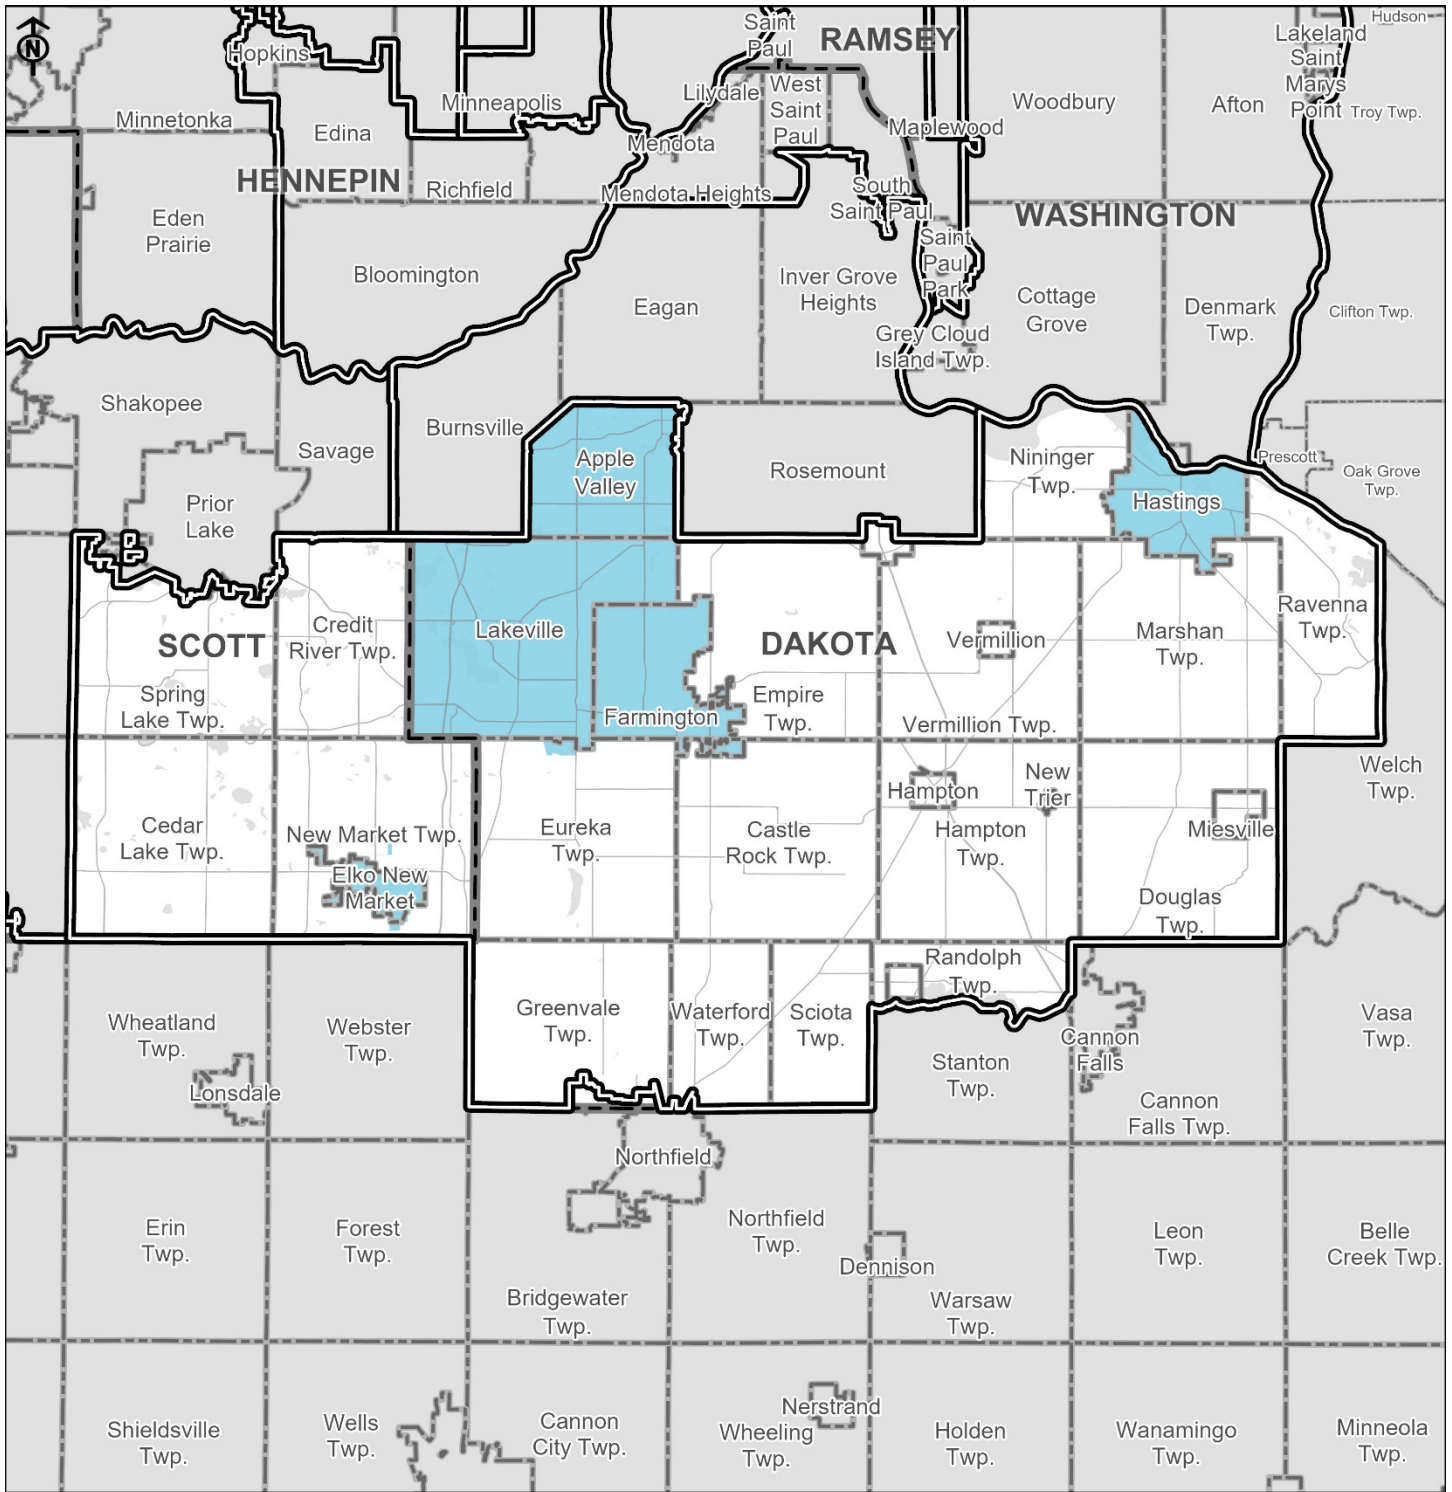

District 16 Communities Eligible for 2020 Inflow & Infiltration (I/I) Bonding Bill Grants

- Metropolitan Council Districts
- County Boundary
- City & Township Boundaries

- Communities Eligible for 2020 I/I Bonding Bill Grants:
- *Apple Valley*
- *Elko New Market*
- *Farmington*
- *Hastings*
- *Lakeville*