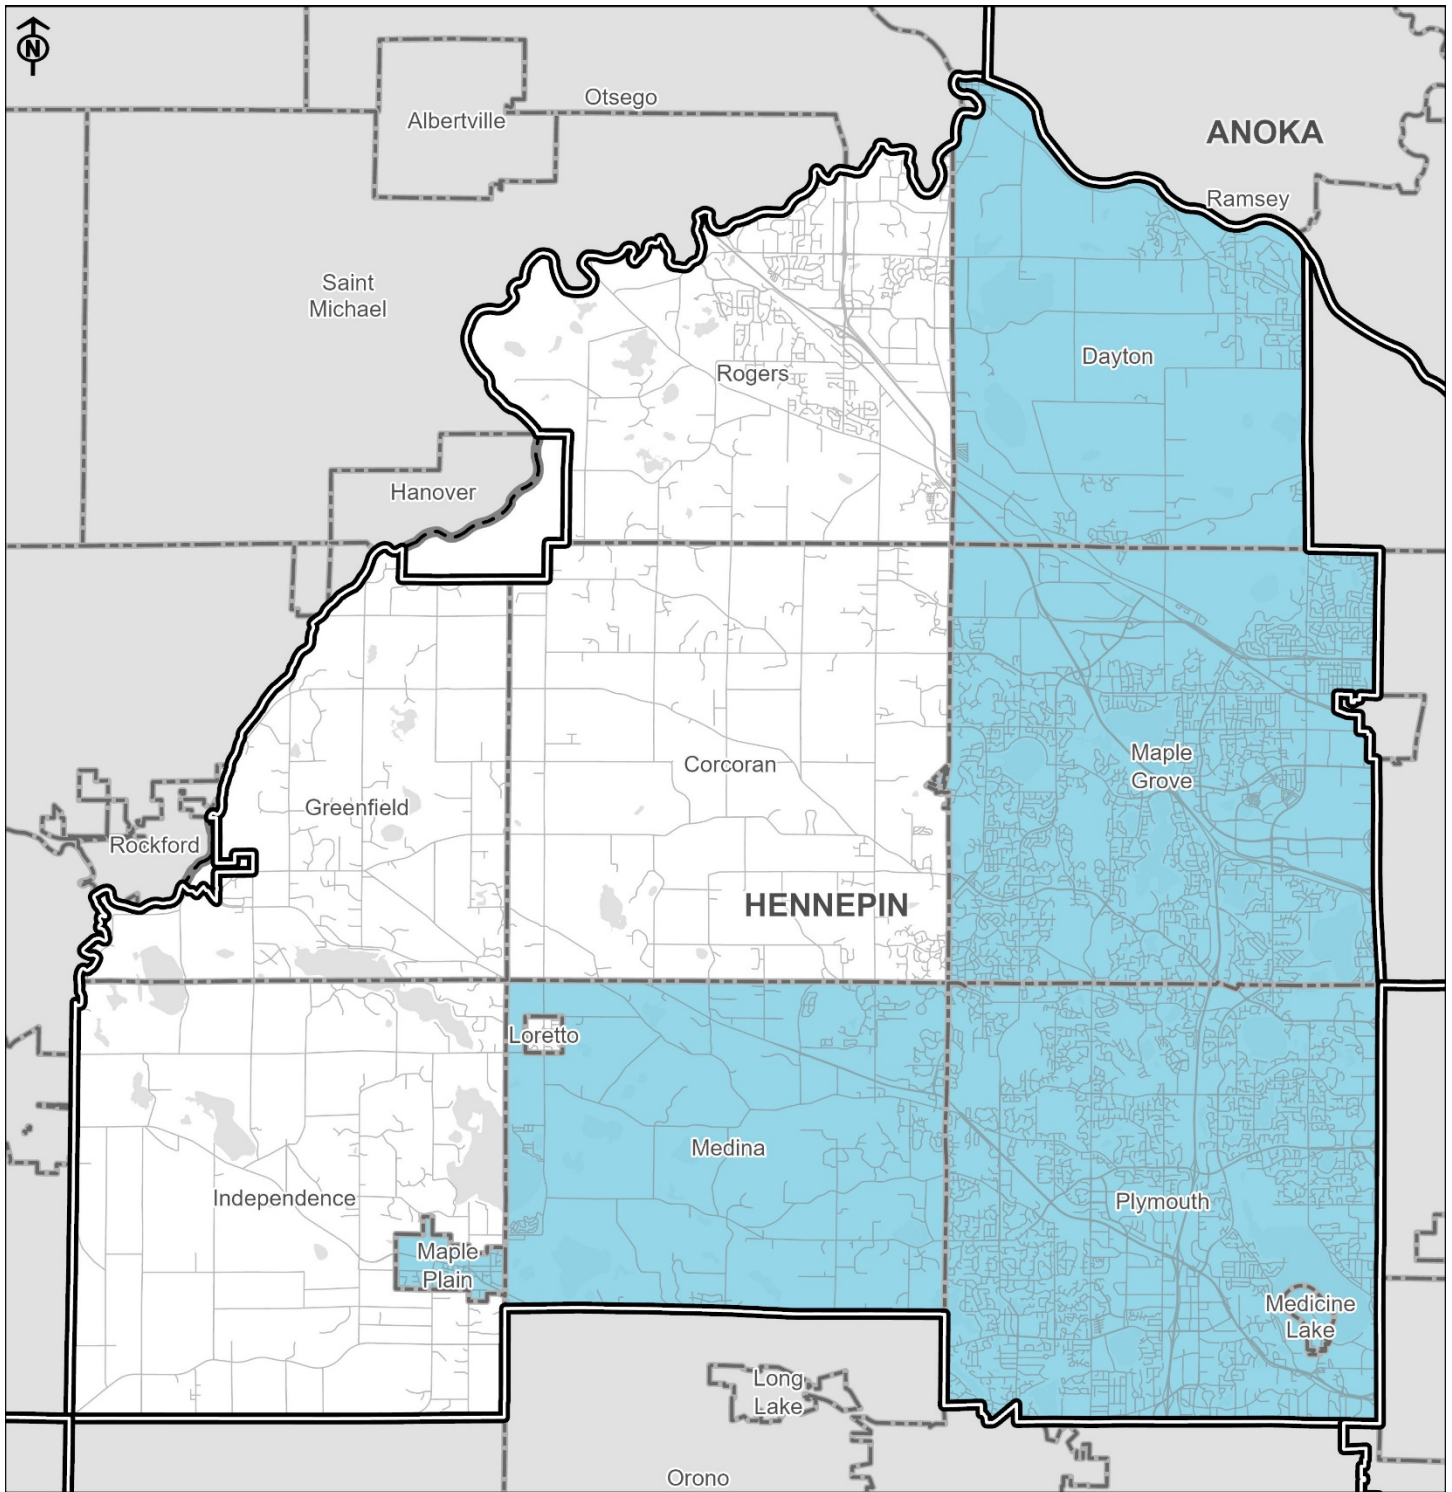

District 1 Communities Eligible for 2020 Inflow & Infiltration (I/I) Bonding Bill Grants

- Metropolitan Council Districts
- County Boundary
- City & Township Boundaries

Communities Eligible for 2020 I/I Bonding Bill Grants:

- Dayton*
- Maple Grove*
- Maple Plain*
- Medicine Lake*
- Medina*
- Plymouth*

District 2 Communities Eligible for 2020 Inflow & Infiltration (I/I) Bonding Bill Grants

- Metropolitan Council Districts
- County Boundary
- City & Township Boundaries

- Metropolitan Council Districts
- County Boundary
- City & Township Boundaries

Communities Eligible for 2020 I/I Bonding Bill Grants:

- Chanhassen*
- Deephaven*
- Eden Prairie*
- Excelsior*
- Greenwood*
- Long Lake*
- Minnetonka*
- Minnetonka Beach*
- Mound*
- Orono*
- Shorewood*
- Spring Park*
- St. Bonifacius*
- Tonka Bay*
- Wayzata*

District 4 Communities Eligible for 2020 Inflow & Infiltration (I/I) Bonding Bill Grants

- Metropolitan Council Districts
- County Boundary
- City & Township Boundaries

- Communities Eligible for 2020 I/I Bonding Bill Grants:
- Carver*
- Chaska*
- Prior Lake*
- Savage*
- Waconia*