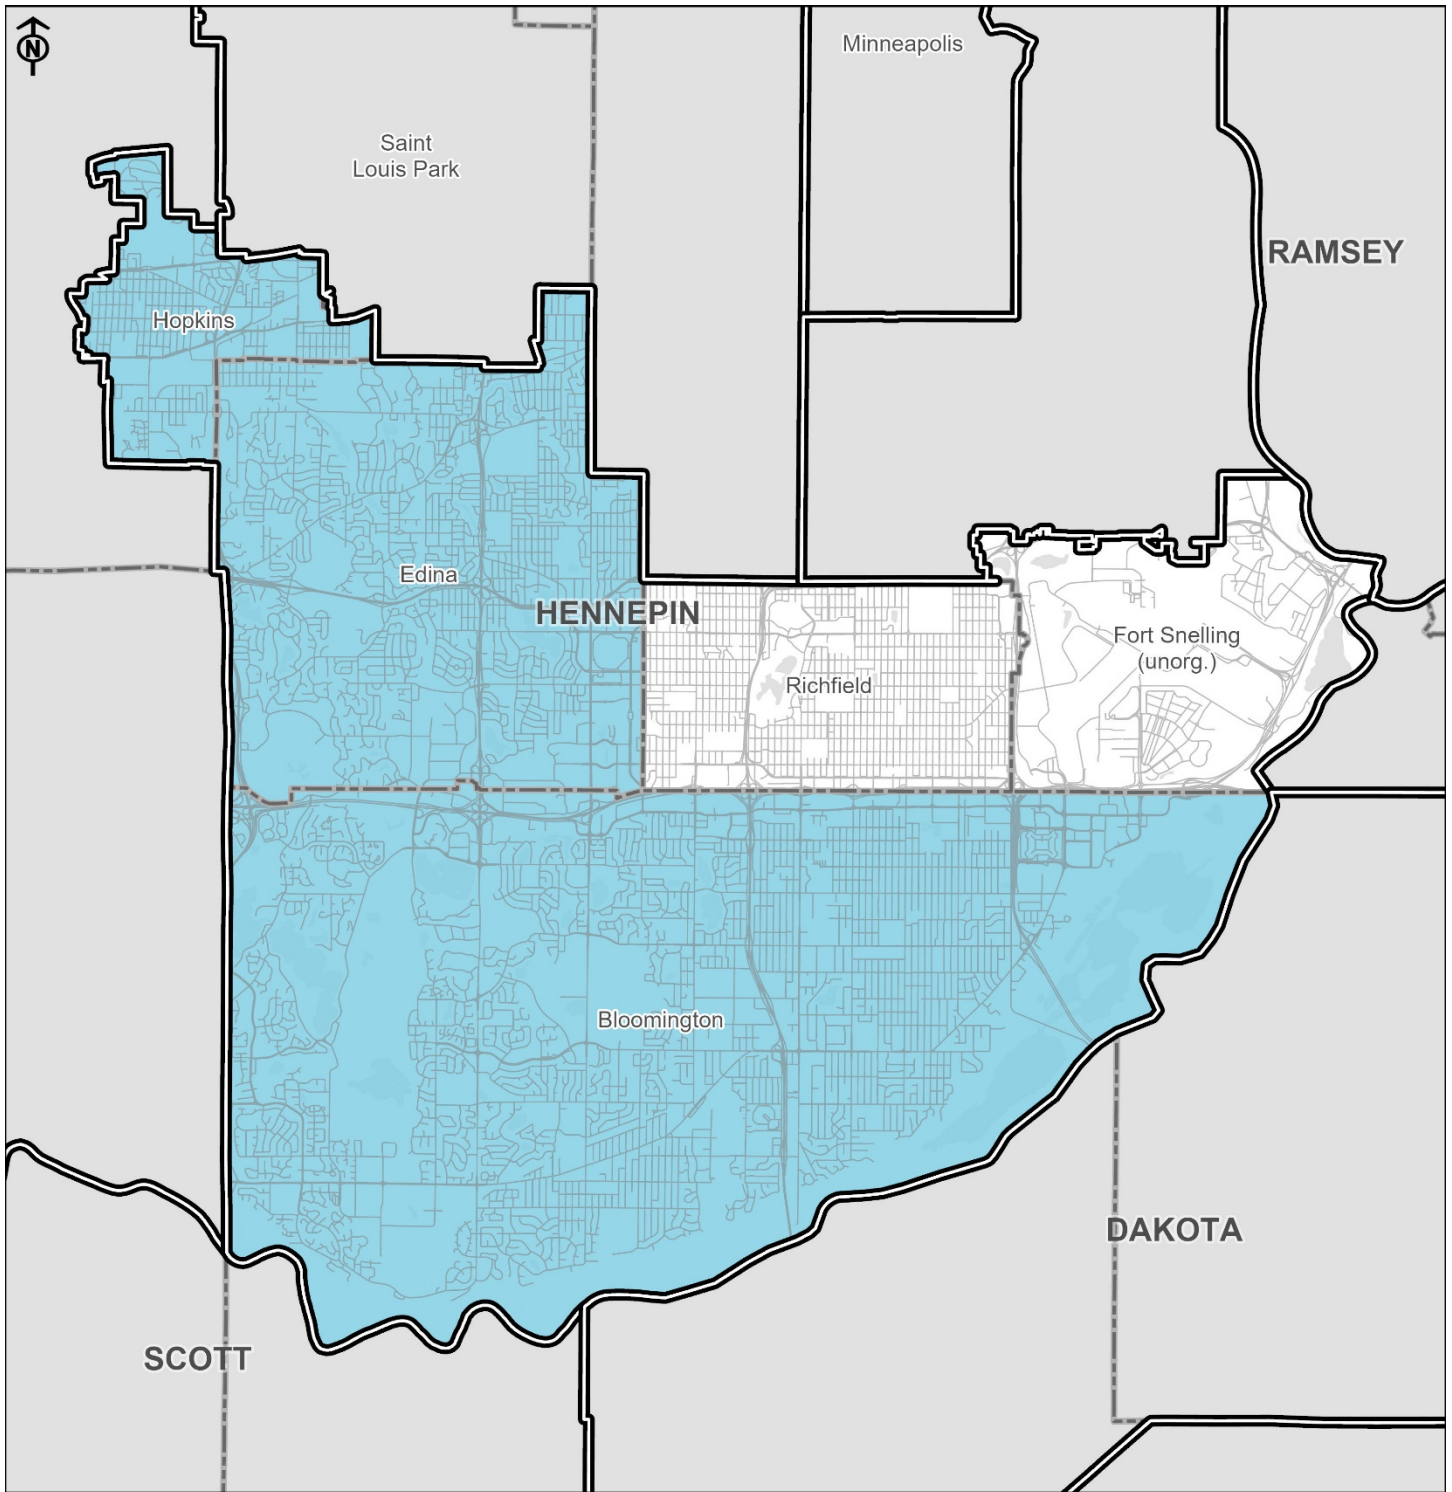

- Dayton*
- Maple Grove*
- Maple Plain*
- Medicine Lake*
- Medina*
- Plymouth*

District 2 Communities Eligible for 2020 Inflow & Infiltration (I/I) Bonding Bill Grants

- Metropolitan Council Districts
- County Boundary
- City & Township Boundaries

- Metropolitan Council Districts
- County Boundary
- City & Township Boundaries

Communities Eligible for 2020 I/I Bonding Bill Grants:

- Chanhassen*
- Deephaven*
- Eden Prairie*
- Excelsior*
- Greenwood*
- Long Lake*
- Minnetonka*
- Minnetonka Beach*
- Mound*
- Orono*
- Shorewood*
- Spring Park*
- St. Bonifacius*
- Tonka Bay*
- Wayzata*

District 4 Communities Eligible for 2020 Inflow & Infiltration (I/I) Bonding Bill Grants

- Metropolitan Council Districts
- County Boundary
- City & Township Boundaries

- Communities Eligible for 2020 I/I Bonding Bill Grants:
- Carver*
- Chaska*
- Prior Lake*
- Savage*
- Waconia*

District 5 Communities Eligible for 2020 Inflow & Infiltration (I/I) Bonding Bill Grants

-  Metropolitan Council Districts
-  County Boundary
-  City & Township Boundaries

 Communities Eligible for 2020 I/I Bonding Bill Grants: