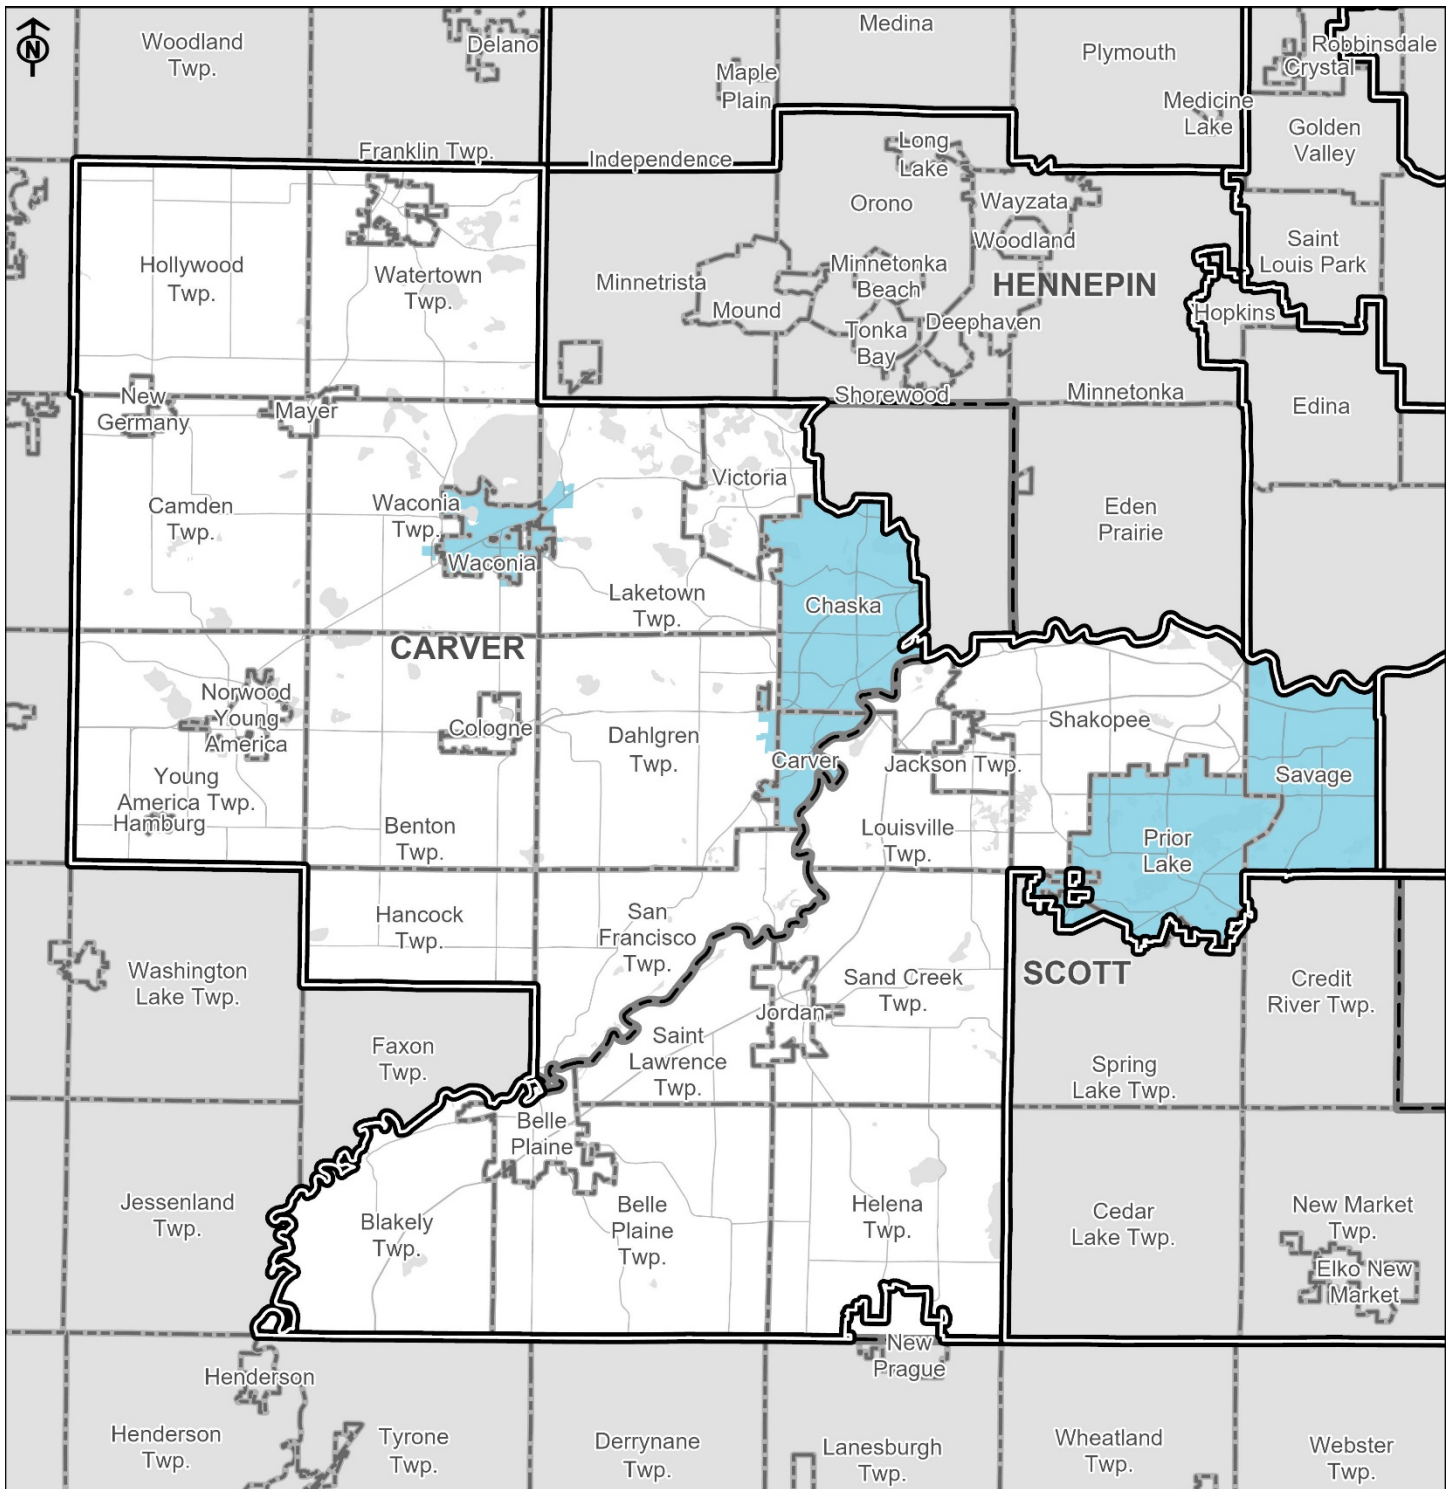

- Dayton*
- Maple Grove*
- Maple Plain*
- Medicine Lake*
- Medina*
- Plymouth*

District 2 Communities Eligible for 2020 Inflow & Infiltration (I/I) Bonding Bill Grants

- Metropolitan Council Districts
- County Boundary
- City & Township Boundaries

- Communities Eligible for 2020 I/I Bonding Bill Grants:
- Brooklyn Center*
- Brooklyn Park*
- Columbia Heights*
- Fridley*
- Osseo*

District 3 Communities Eligible for 2020 Inflow & Infiltration (I/I) Bonding Bill Grants

- Metropolitan Council Districts
- County Boundary
- City & Township Boundaries

Communities Eligible for 2020 I/I Bonding Bill Grants:

- Chanhassen*
- Deephaven*
- Eden Prairie*
- Excelsior*
- Greenwood*
- Long Lake*
- Minnetonka*
- Minnetonka Beach*
- Mound*
- Orono*
- Shorewood*
- Spring Park*
- St. Bonifacius*
- Tonka Bay*
- Wayzata*

District 4 Communities Eligible for 2020 Inflow & Infiltration (I/I) Bonding Bill Grants

- Metropolitan Council Districts
- County Boundary
- City & Township Boundaries

- Communities Eligible for 2020 I/I Bonding Bill Grants:
- Carver*
- Chaska*
- Prior Lake*
- Savage*
- Waconia*