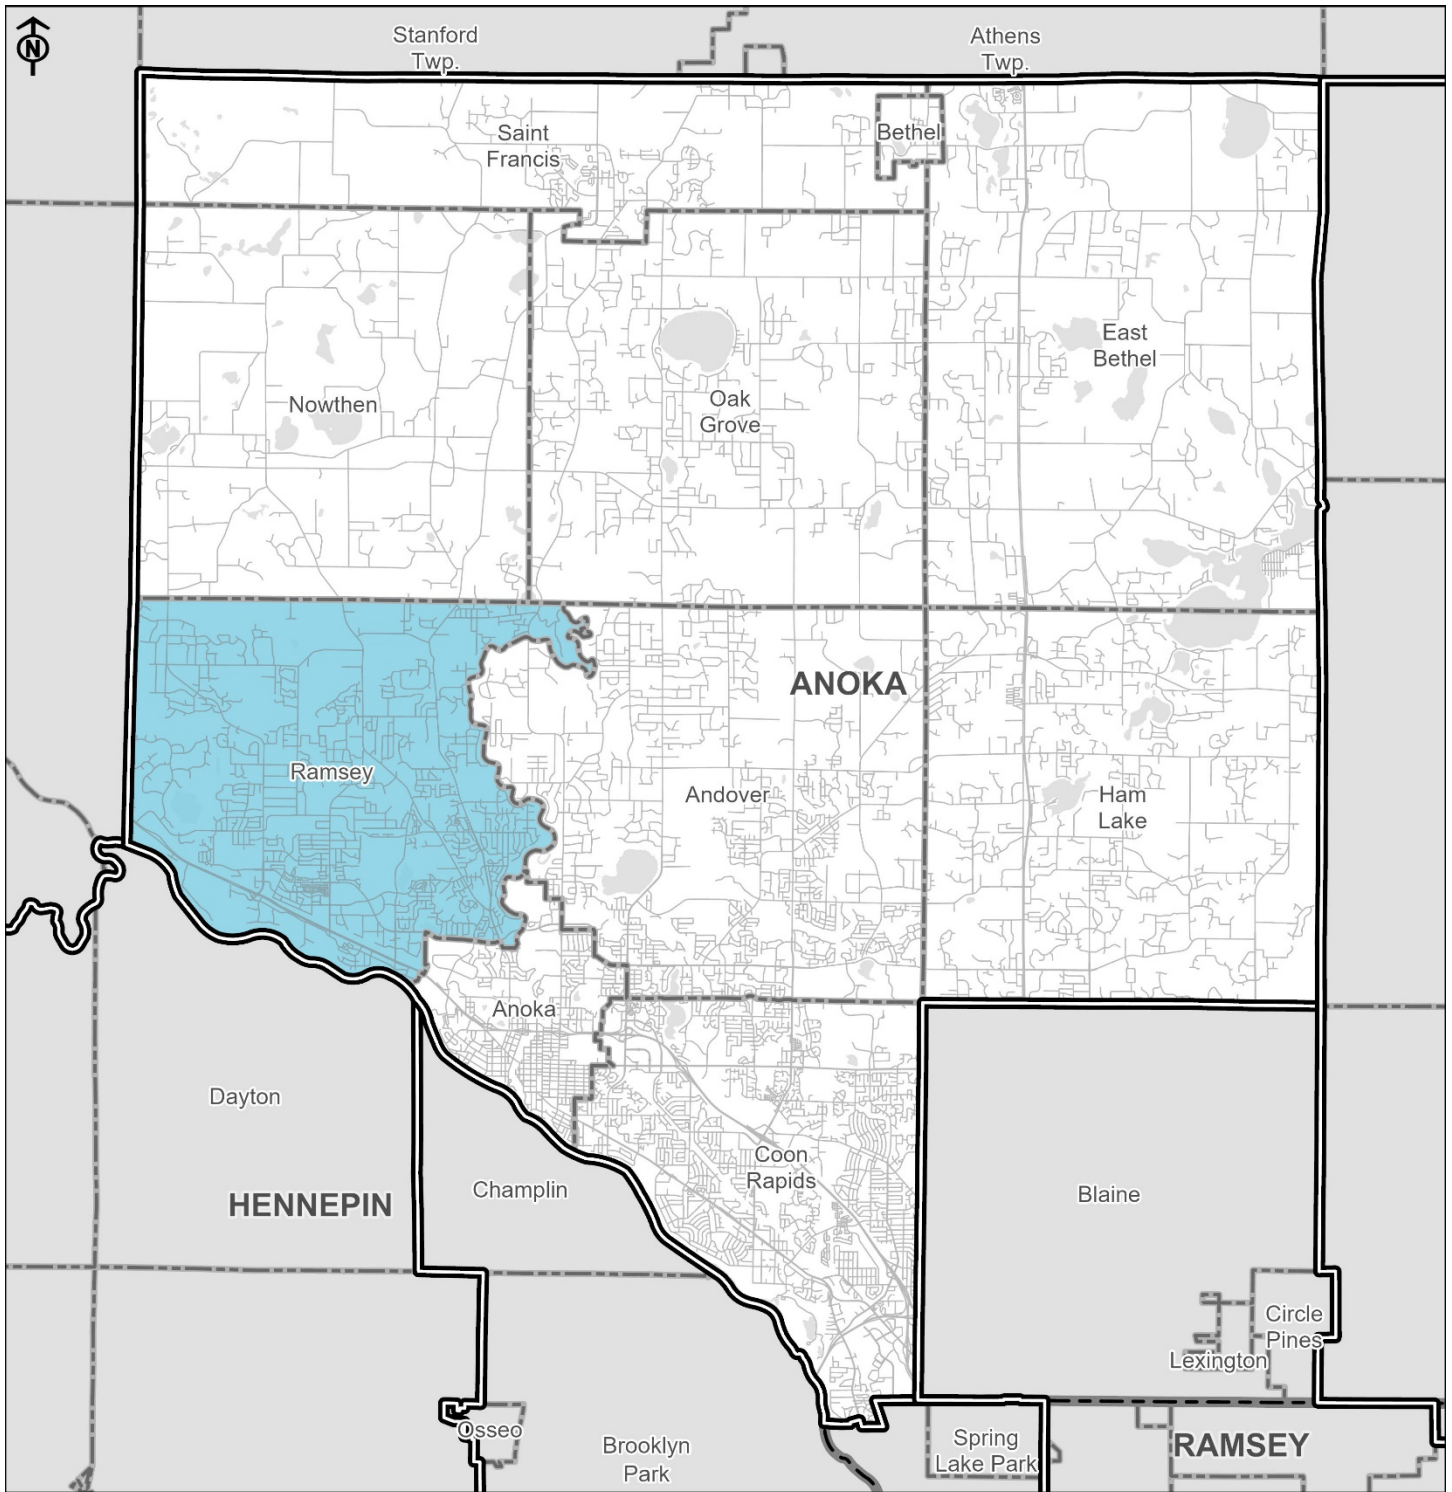

District 9 Communities Eligible for 2020 Inflow & Infiltration (I/I) Bonding Bill Grants

- Metropolitan Council Districts
- County Boundary
- City & Township Boundaries

- Communities Eligible for 2020 I/I Bonding Bill Grants:
- *Ramsey*