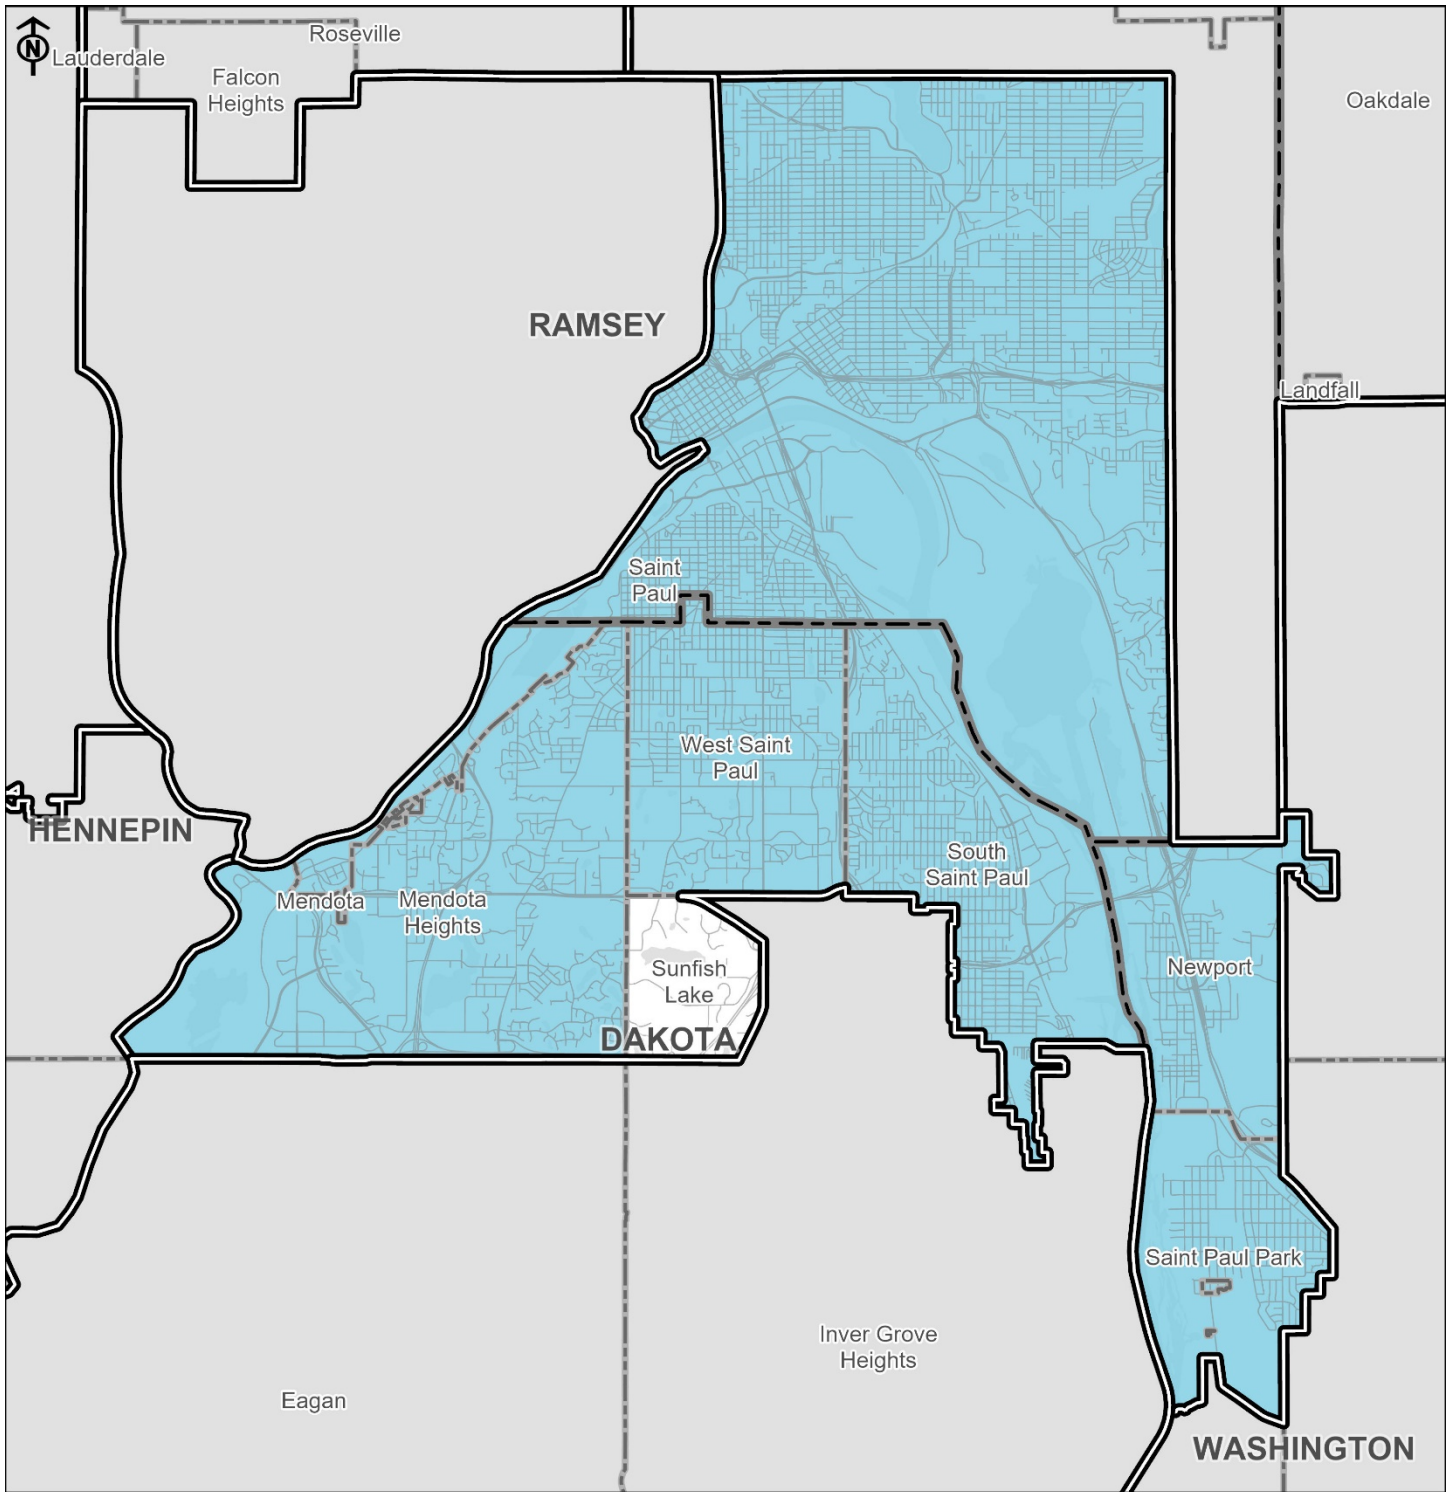

District 13 Communities Eligible for 2020 Inflow & Infiltration (I/I) Bonding Bill Grants

- Metropolitan Council Districts
- County Boundary
- City & Township Boundaries

Communities Eligible for 2020 I/I Bonding Bill Grants:

- *Lilydale*
- *Mendota*
- *Mendota Heights*
- *Newport*
- *South St. Paul*
- *St. Paul*
- *St. Paul Park*
- *West St. Paul*