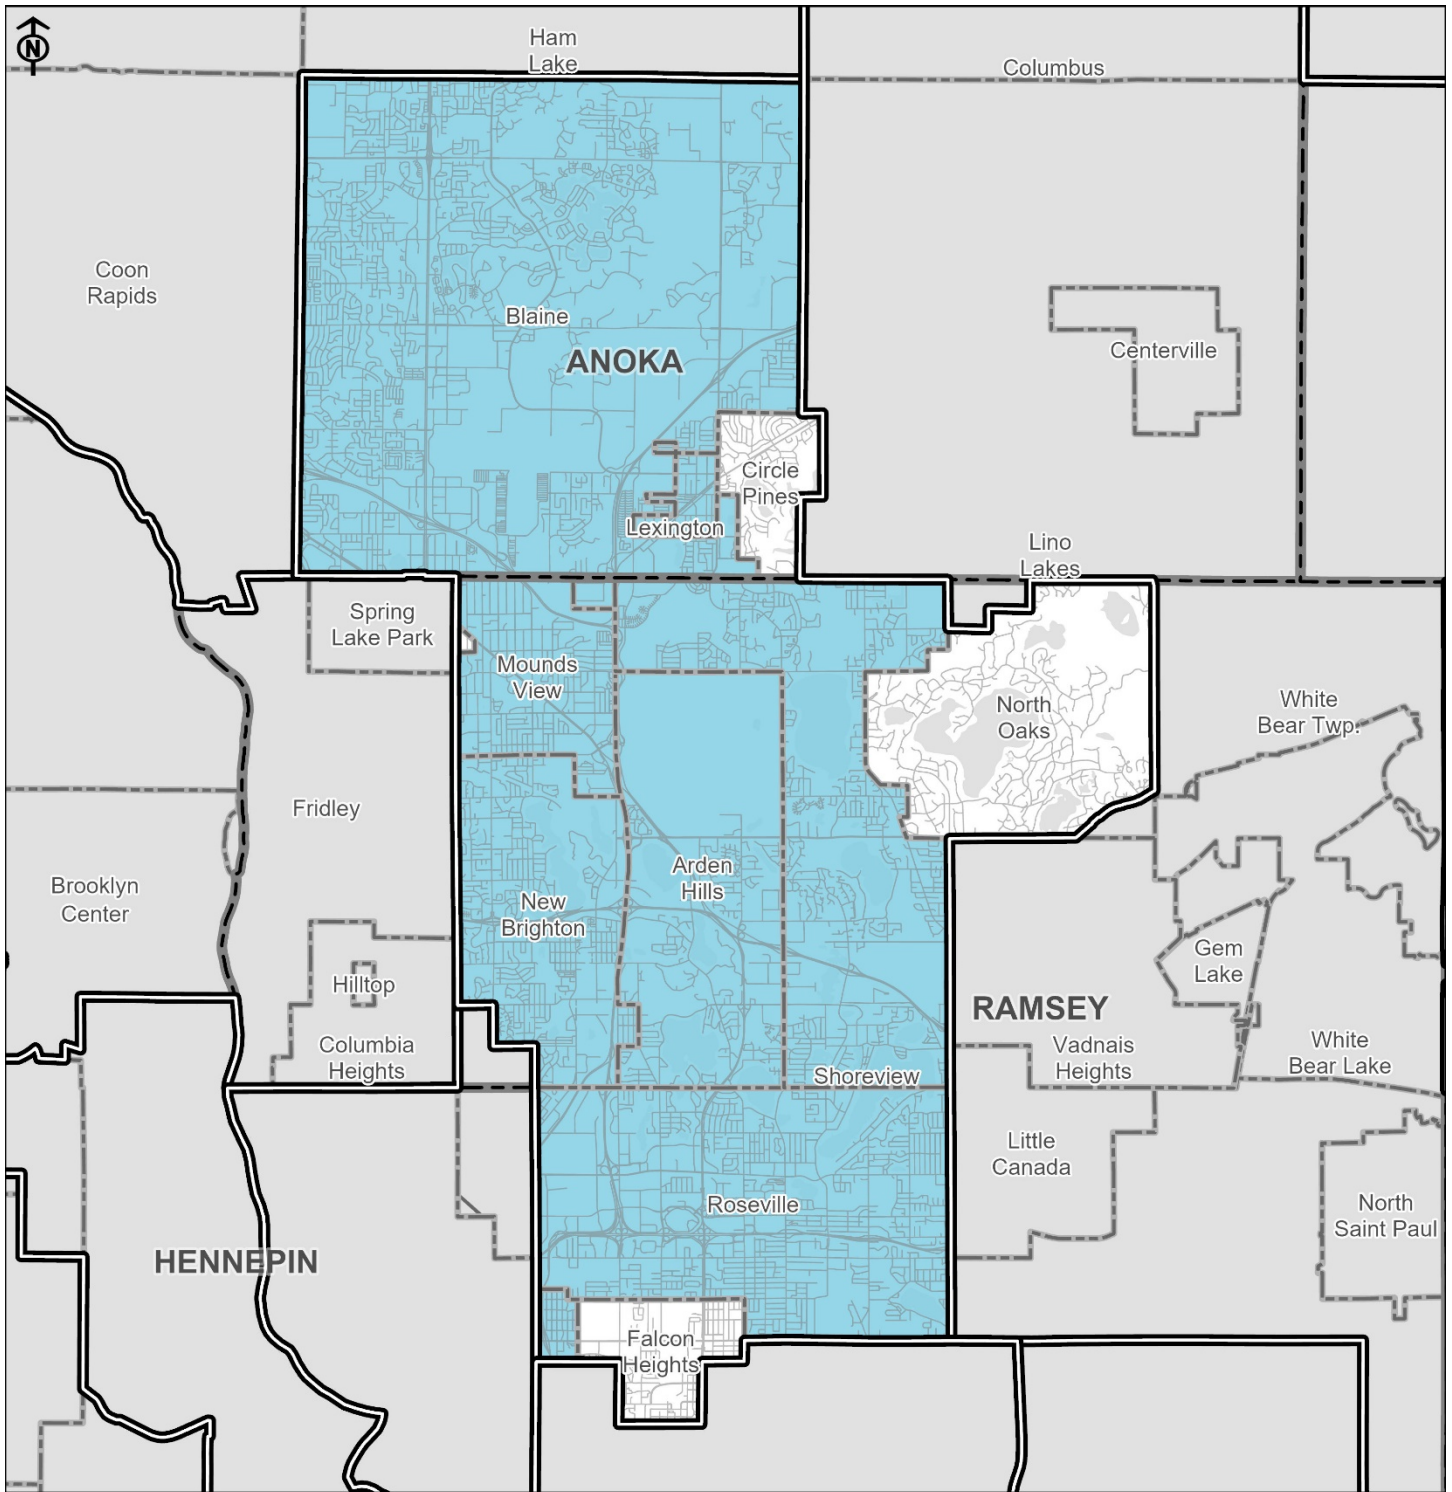

District 10 Communities Eligible for 2020 Inflow & Infiltration (I/I) Bonding Bill Grants

- Metropolitan Council Districts
- County Boundary
- City & Township Boundaries

Communities Eligible for 2020 I/I Bonding Bill Grants:

- *Arden Hills*
- *Blaine*
- *Lauderdale*
- *Lexington*
- *Mounds View*
- *New Brighton*
- *Roseville*
- *Shoreview*