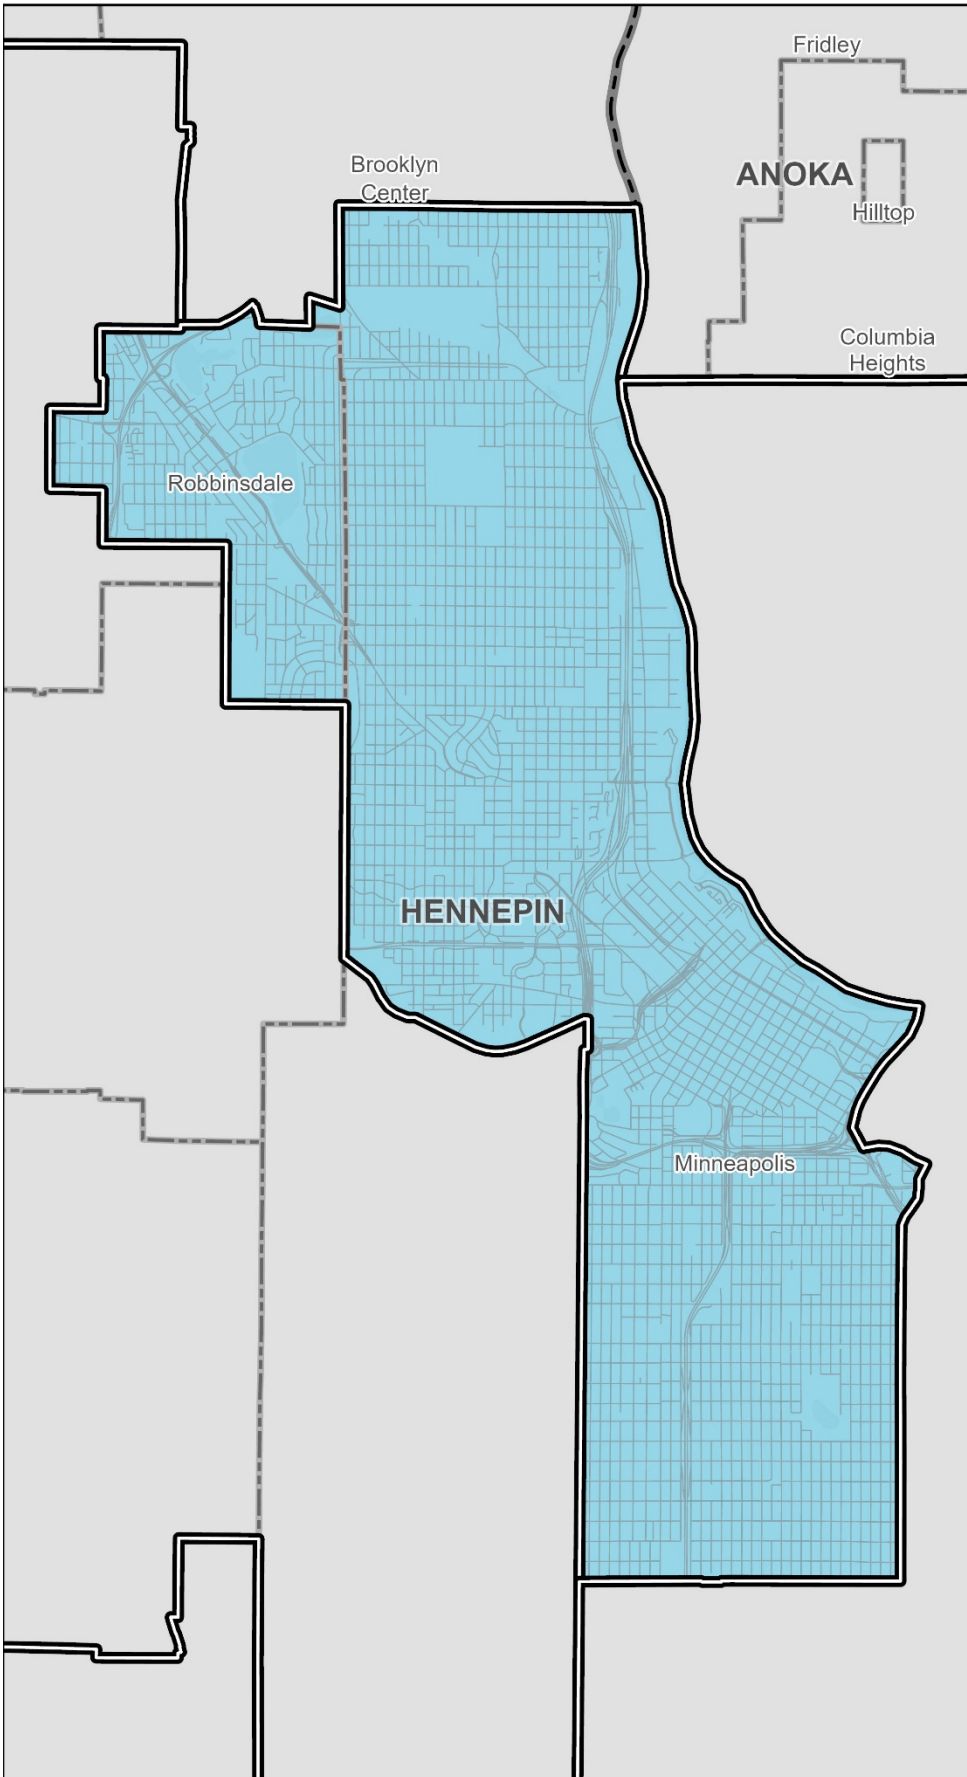

District 7 Communities Eligible for 2020 Inflow & Infiltration (I/I) Bonding Bill Grants

- Metropolitan Council Districts
- County Boundary
- City & Township Boundaries
- Communities Eligible for 2020 I/I Bonding Bill Grants:
  Minneapolis
  Robbinsdale