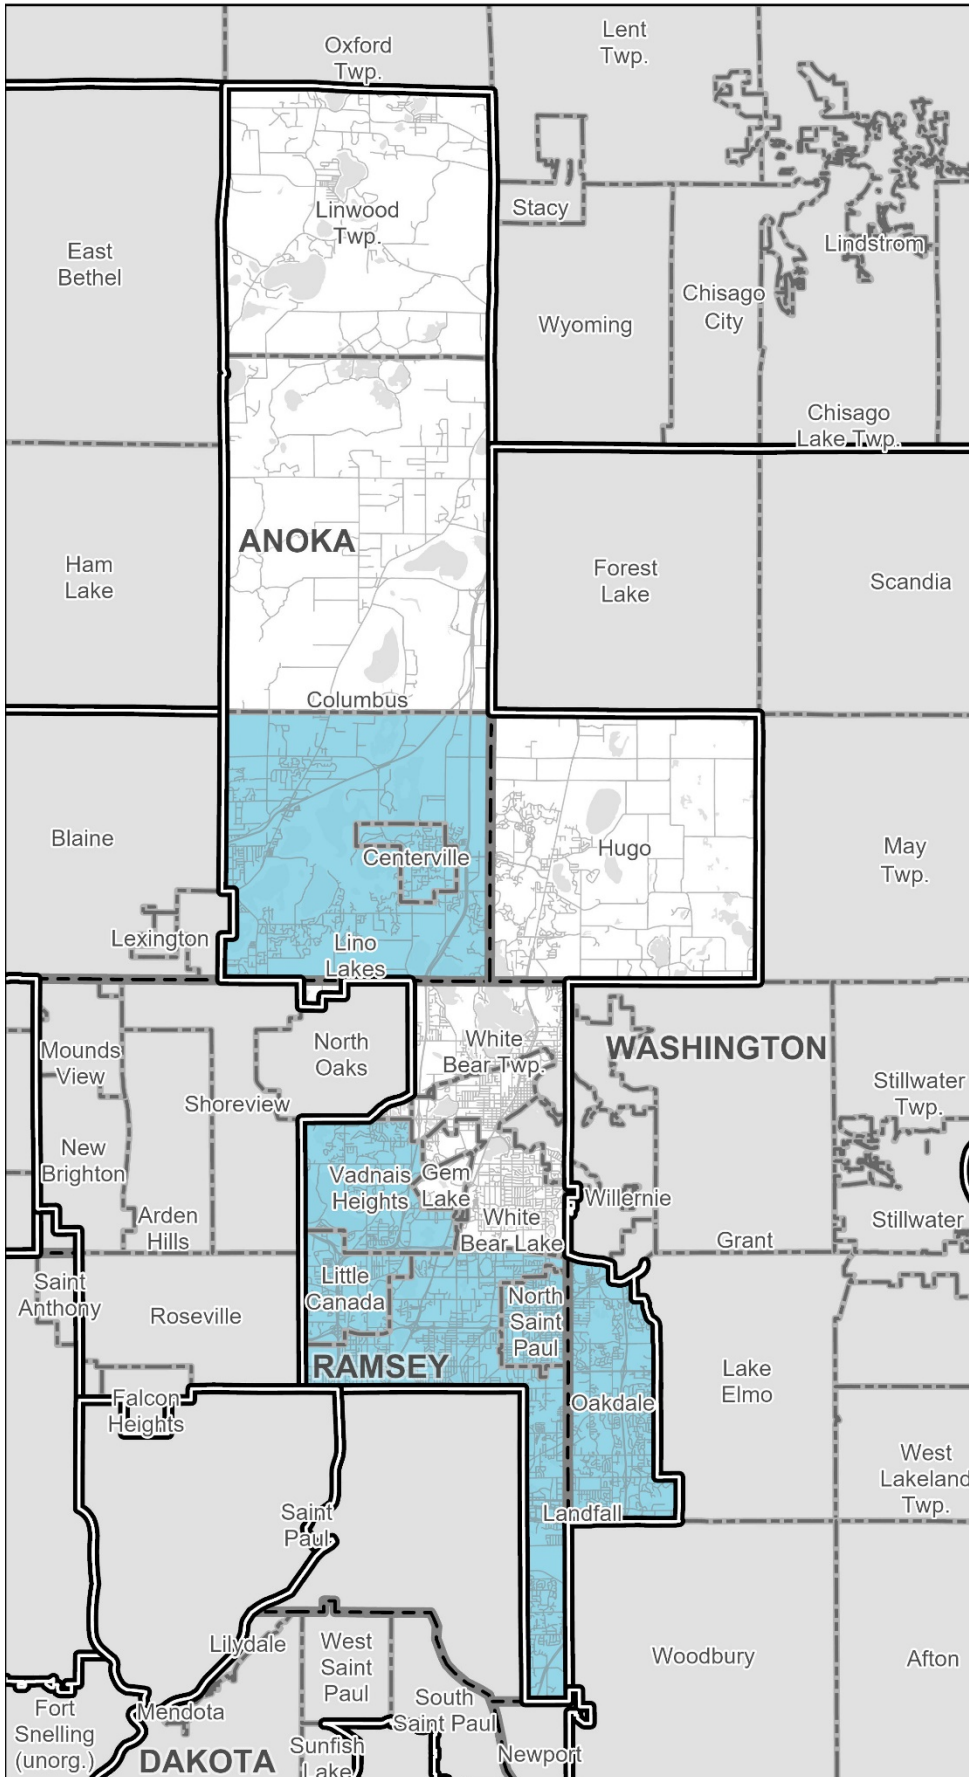

District 11 Communities Eligible for 2020 Inflow & Infiltration (I/I) Bonding Bill Grants

0 1 2 4 Miles

- Metropolitan Council Districts
- County Boundary
- City & Township Boundaries
- Communities Eligible for 2020 I/I Bonding Bill Grants:
  - *Lino Lakes*
  - *Little Canada*
  - *Maplewood*
  - *North St. Paul*
  - *Oakdale*
  - *Vadnais Heights*