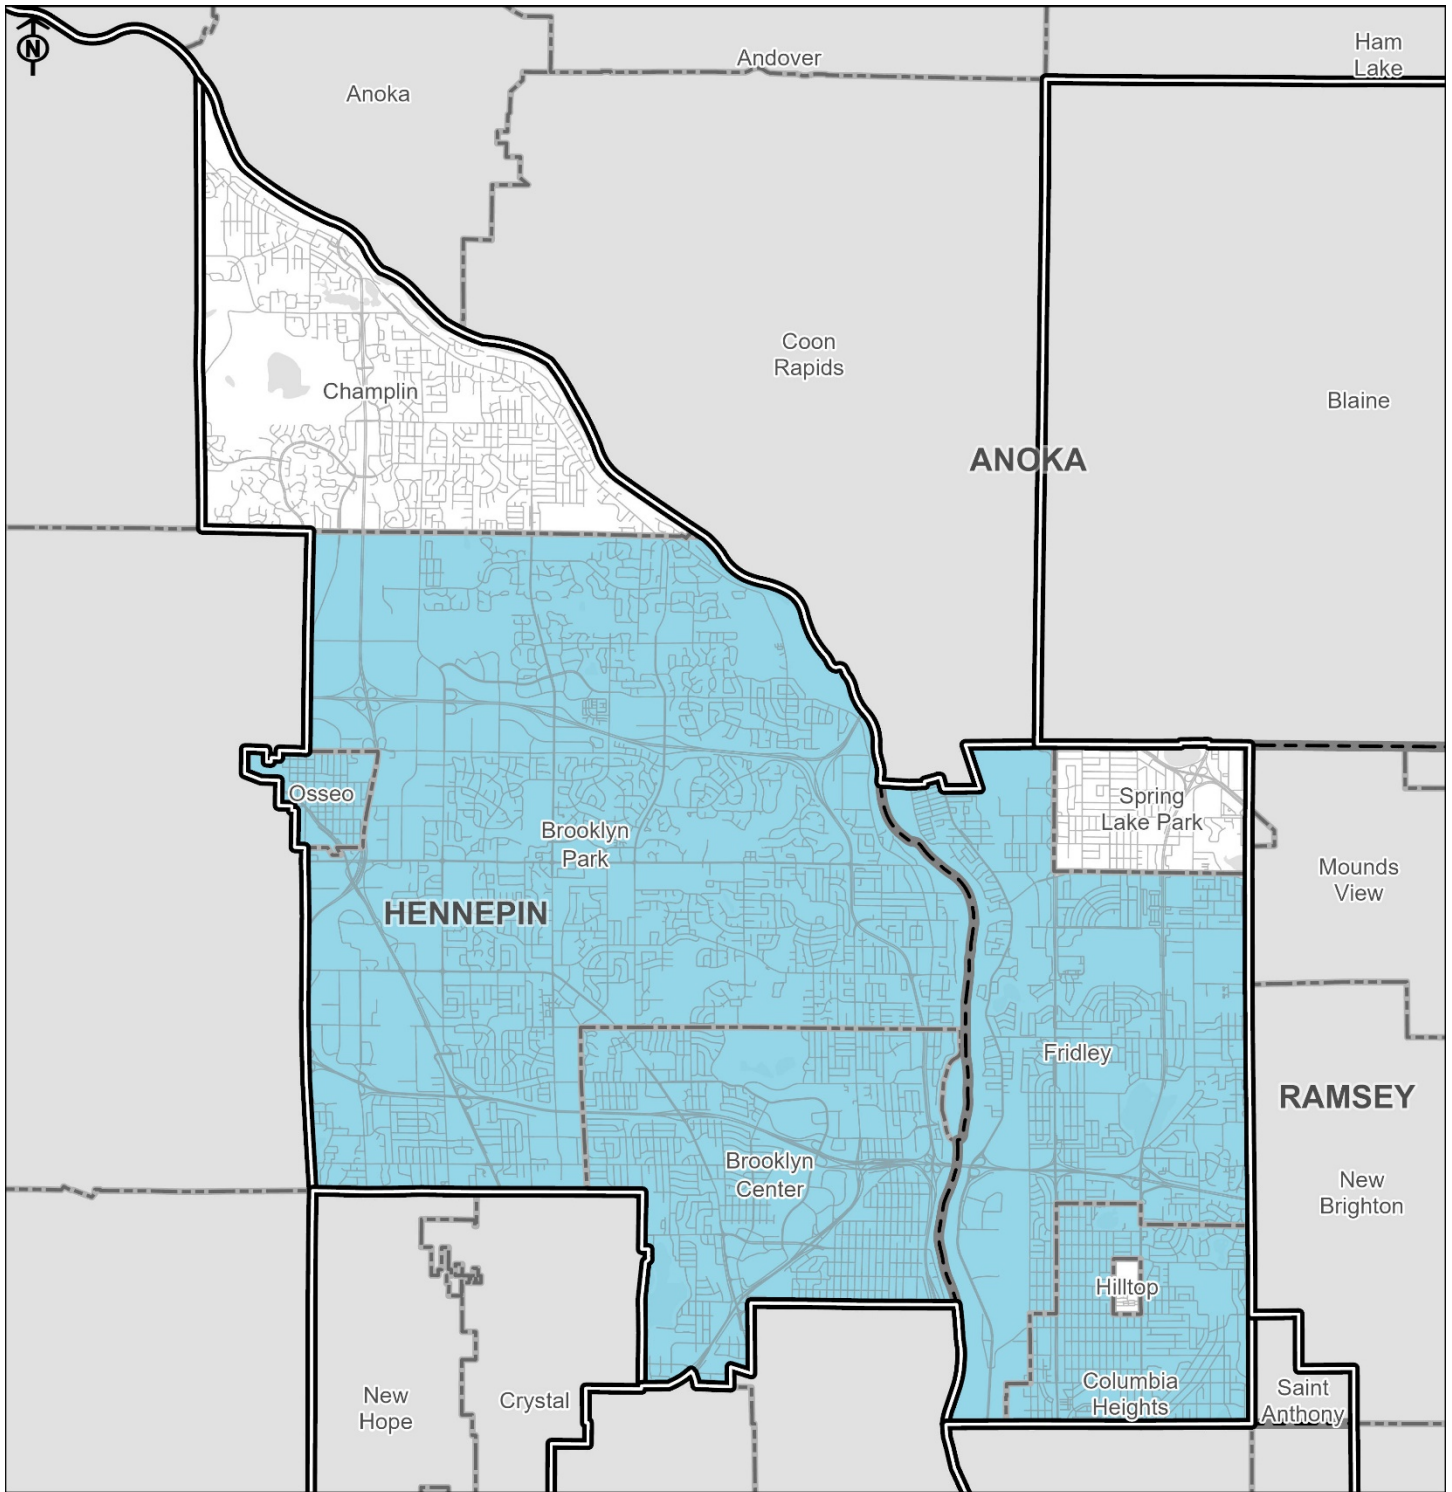

District 1 Communities Eligible for 2020 Inflow & Infiltration (I/I) Bonding Bill Grants

- Metropolitan Council Districts
- County Boundary
- City & Township Boundaries

Communities Eligible for 2020 I/I Bonding Bill Grants:

- Dayton*
- Maple Grove*
- Maple Plain*
- Medicine Lake*
- Medina*
- Plymouth*

District 2 Communities Eligible for 2020 Inflow & Infiltration (I/I) Bonding Bill Grants

- Metropolitan Council Districts
- County Boundary
- City & Township Boundaries

- Metropolitan Council Districts
- County Boundary
- City & Township Boundaries

Communities Eligible for 2020 I/I Bonding Bill Grants:

- Chanhassen*
- Deephaven*
- Eden Prairie*
- Excelsior*
- Greenwood*
- Long Lake*
- Minnetonka*
- Minnetonka Beach*
- Mound*
- Orono*
- Shorewood*
- Spring Park*
- St. Bonifacius*
- Tonka Bay*
- Wayzata*

District 4 Communities Eligible for 2020 Inflow & Infiltration (I/I) Bonding Bill Grants

- Metropolitan Council Districts
- County Boundary
- City & Township Boundaries

- Communities Eligible for 2020 I/I Bonding Bill Grants:
- Carver*
- Chaska*
- Prior Lake*
- Savage*
- Waconia*