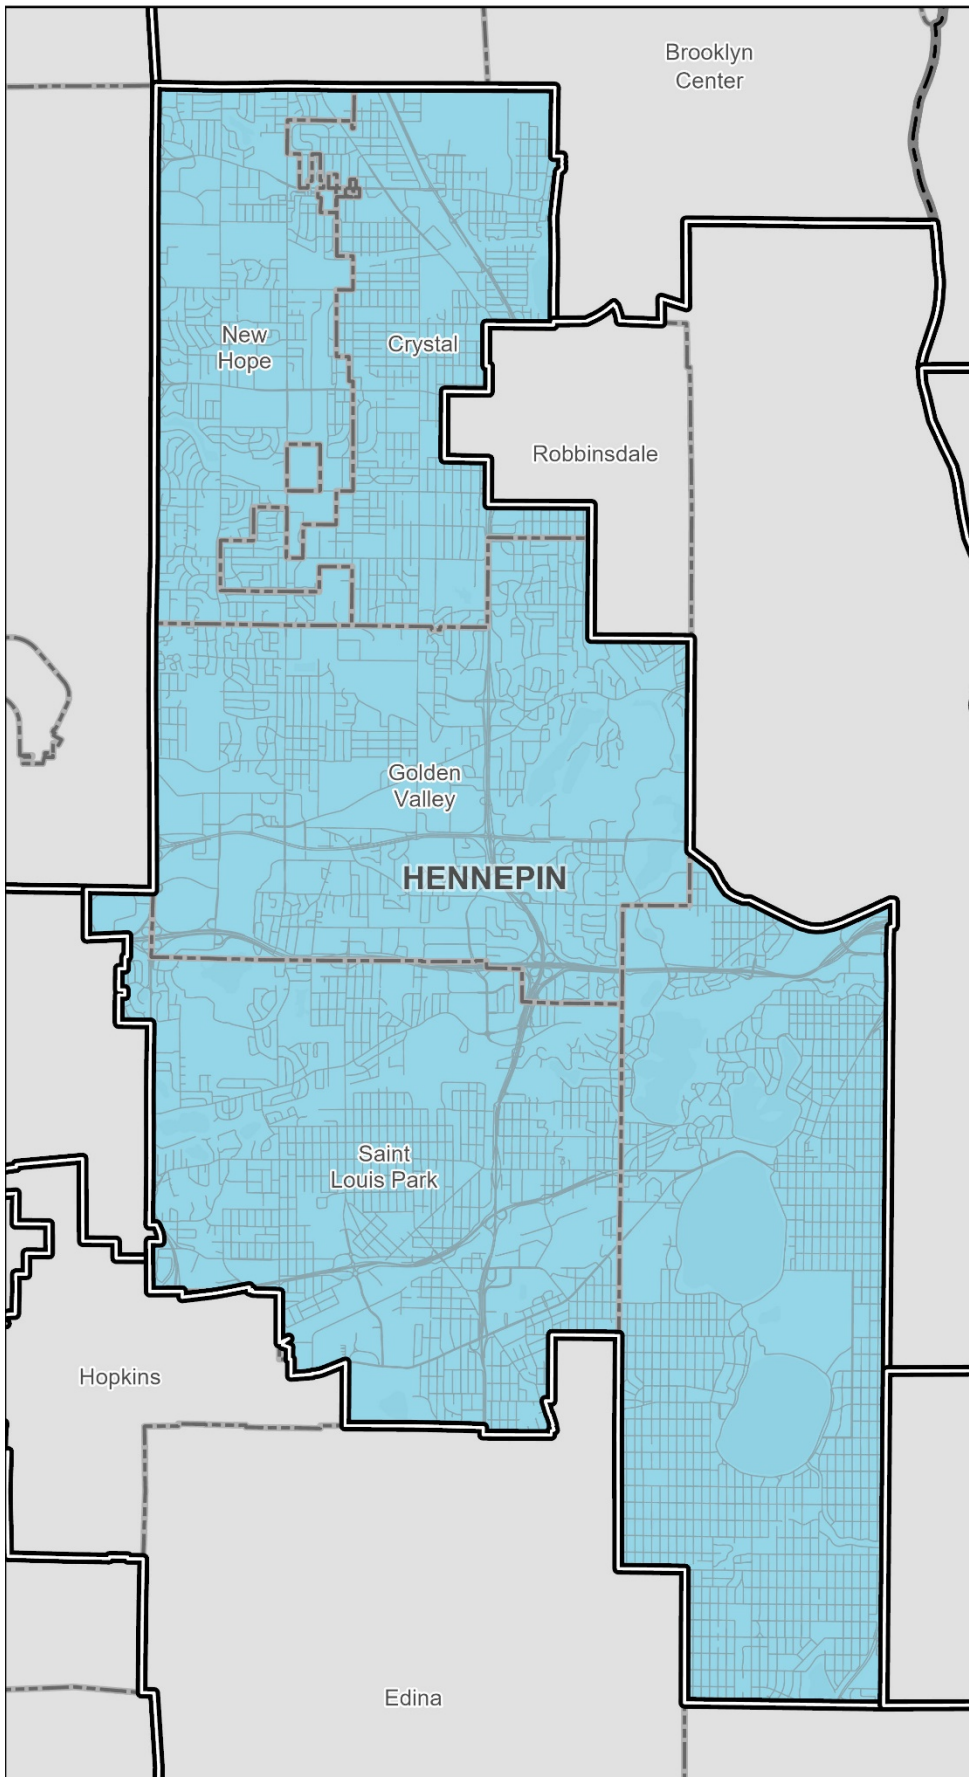

District 6 Communities Eligible for 2020 Inflow & Infiltration (I/I) Bonding Bill Grants

- Metropolitan Council Districts
- County Boundary
- City & Township Boundaries
- Communities Eligible for 2020 I/I Bonding Bill Grants:
  - *Crystal*
  - *Golden Valley*
  - *Minneapolis*
  - *New Hope*
  - *St. Louis Park*