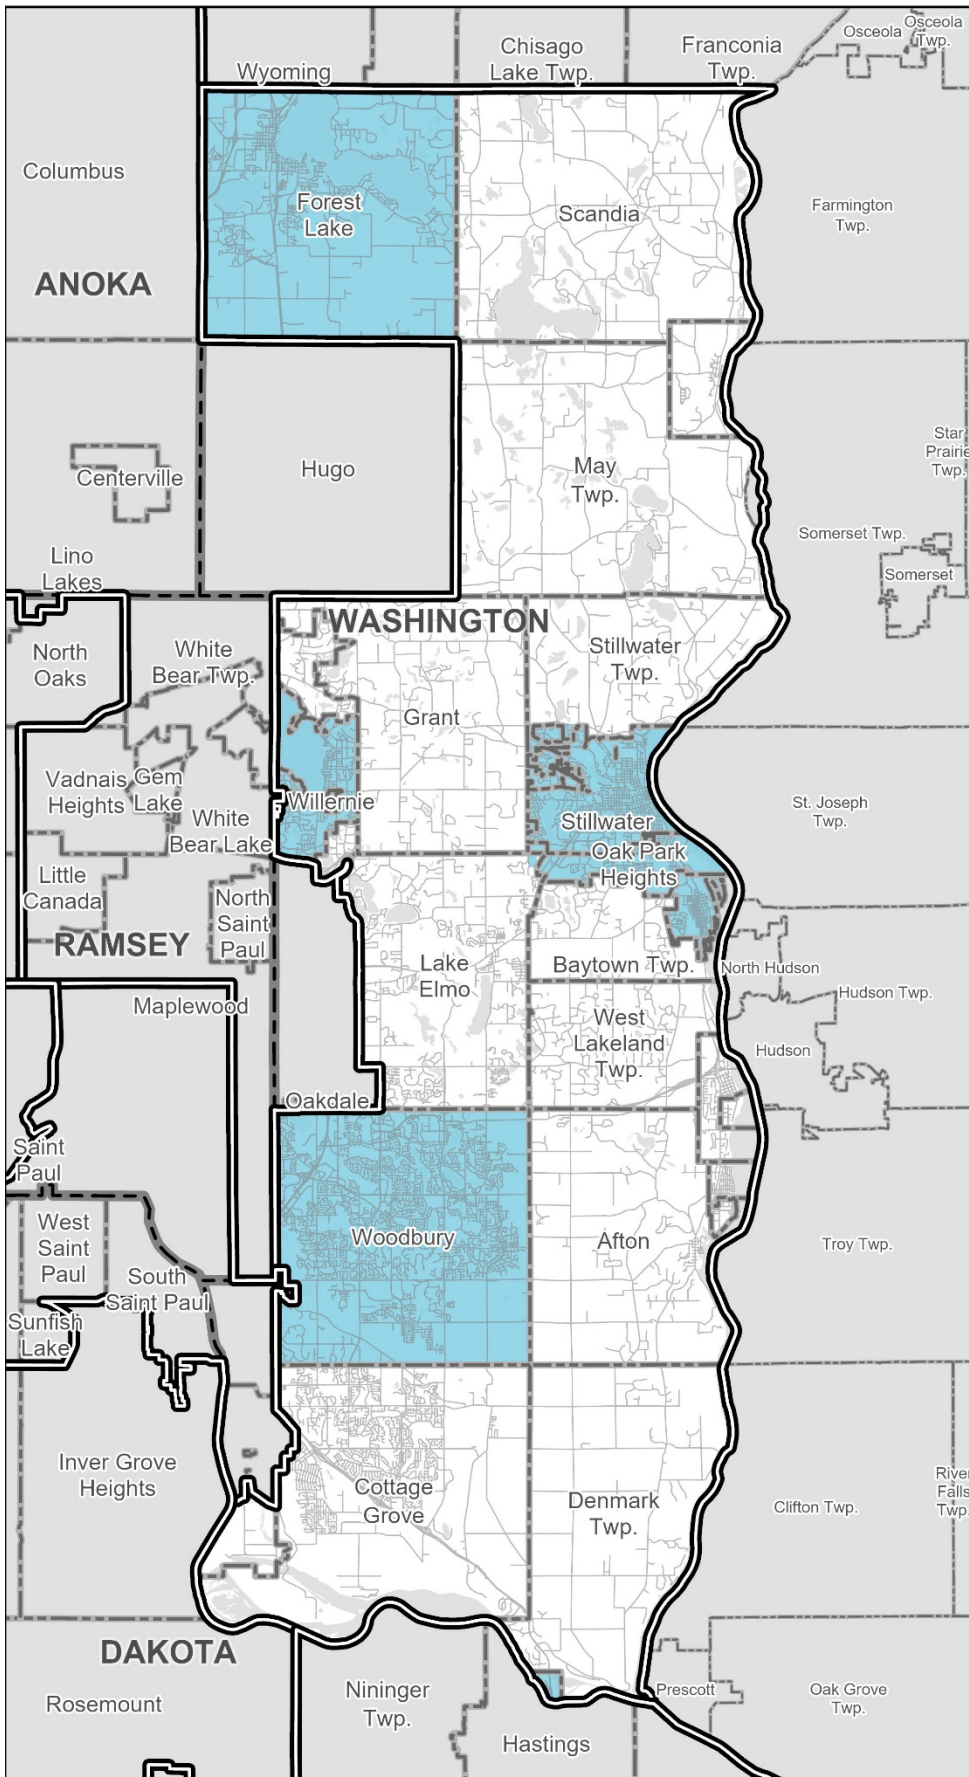

District 12 Communities Eligible for 2020 Inflow & Infiltration (I/I) Bonding Bill Grants

- Metropolitan Council Districts
- County Boundary
- City & Township Boundaries
- Communities Eligible for 2020 I/I Bonding Bill Grants:
  - *Bayport*
  - *Birchwood Village*
  - *Forest Lake*
  - *Hastings*
  - *Mahtomedi*
  - *Oak Park Heights*
  - *Stillwater*
  - *Woodbury*