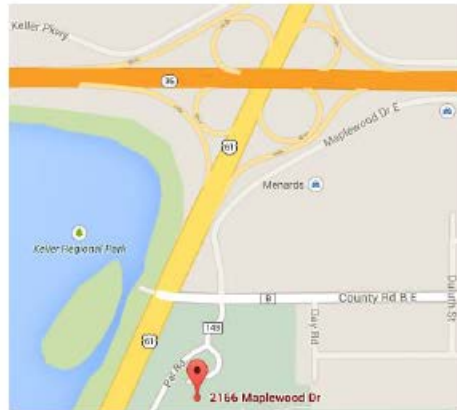

DIRECTIONS TO KELLER GOLF COURSE
2166 Maplewood Drive, Maplewood, MN

Directions from North Minneapolis: Take I-694 E, and exit onto US-61 S. Turn right at the end of the exit ramp. Continue south 2.1 miles on US-61 S / Maplewood Drive and turn left on County Road B. Then take the first right up the winding drive (staying left) to Keller Clubhouse.

Directions from Minneapolis: Take I-94 E to Exit 242C/E 7th Street in Saint Paul. Turn left onto E 7th Street/MN-5/Fort Road. Follow MN-5/E 7th Street for 1.3 miles and turn left onto Arcade Street/US-61 N. Continue on Arcade Street/US-61 N 3.2 miles and turn right (east) onto County Road B. Then take the first right up the winding drive (staying left) to Keller Clubhouse.

Directions from St. Paul: Head east on MN-5/E 7th Street/Fort Rd. toward Arcade Street/US-61. Turn left onto Arcade Street/US-61 N. Continue on Arcade Street/US-61 N 3.2 miles and turn right (east) onto County Road B. Then take the first right up the winding drive (staying left) to Keller Clubhouse.

Directions from White Bear Township: Head south on US-61, turn left on County Road B, take the first right up the winding drive (staying left) to Keller Clubhouse.

Please note – Hwy 36 and I-35 E are both under construction at this time