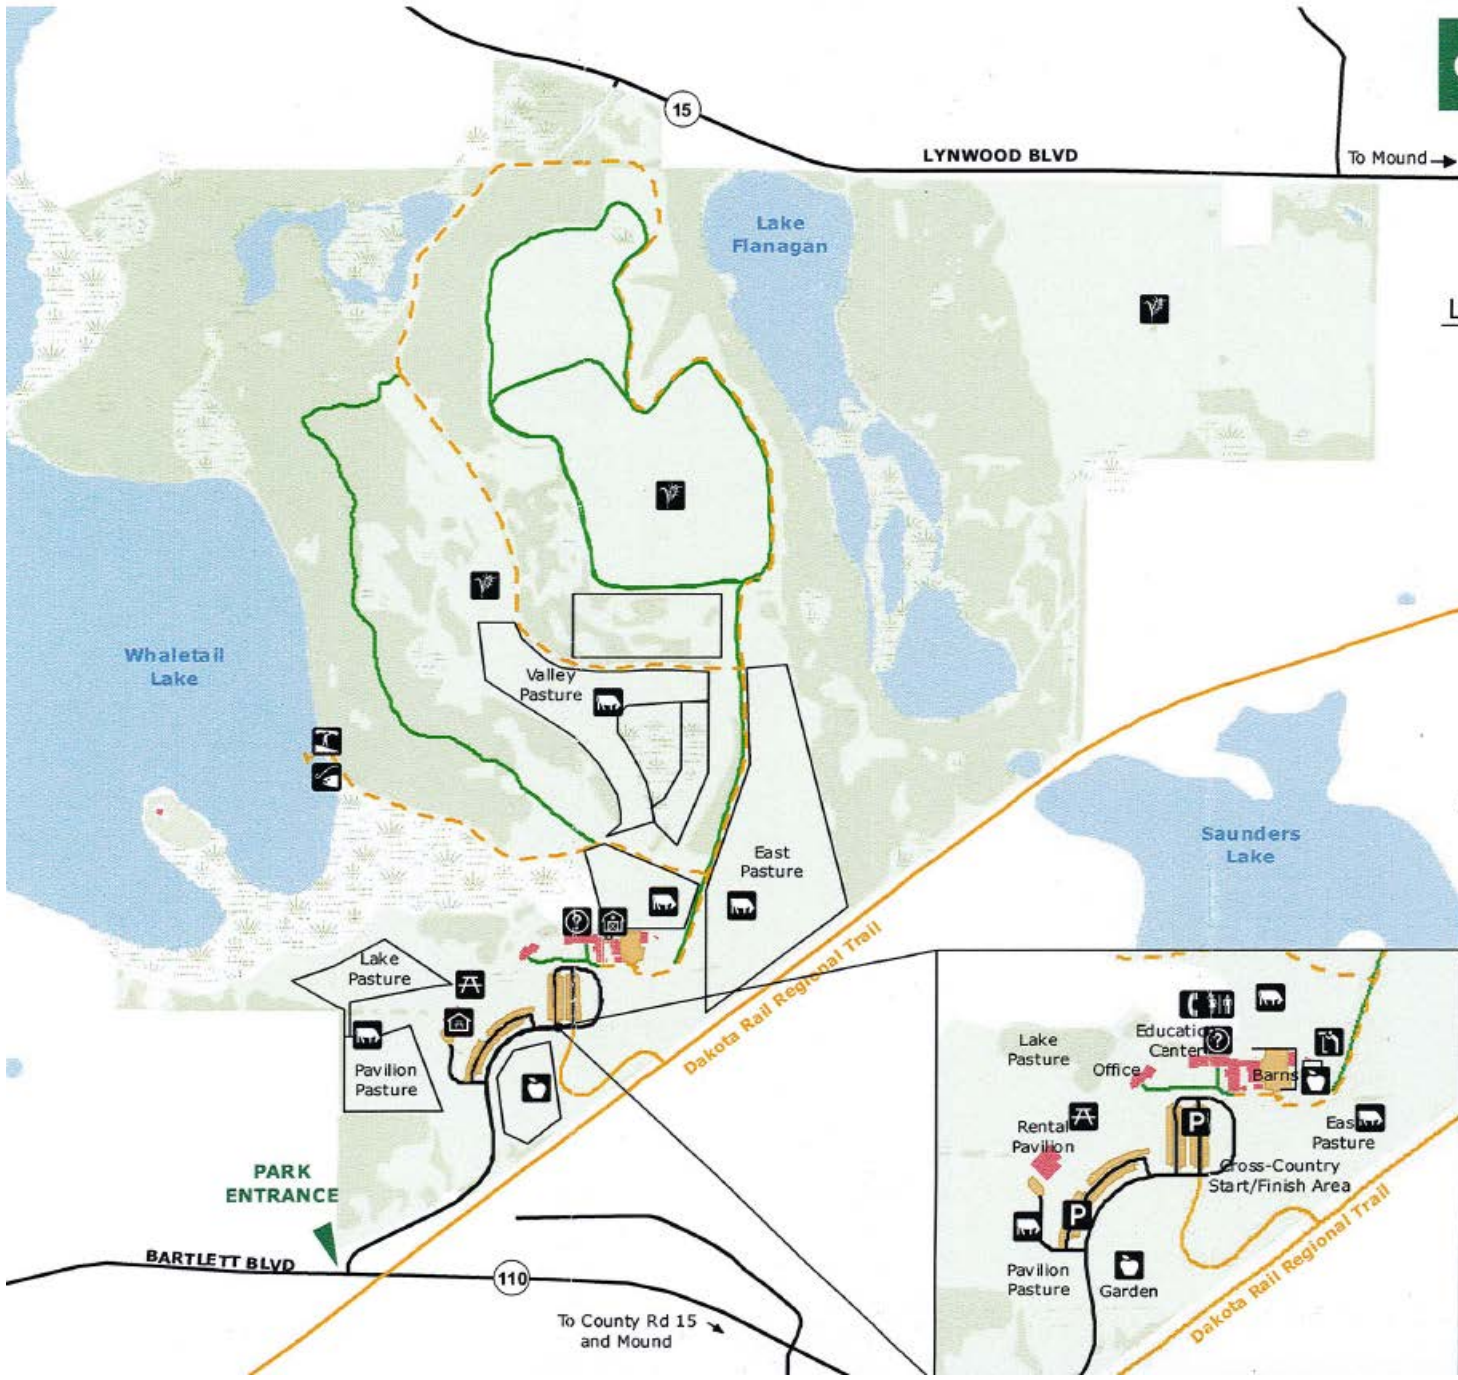

Directions to Gale Woods Farm Special Recreation Feature
7210 County Rd. 110 West, Minnetrista, MN 55364
from the interchange of I-494 and I-394/US Highway 12

1. Drive West on I-394/U.S. Hwy 12 towards Wayzata
2. Take County Road 15 West/Shoreline Drive exit
3. Drive about 9 miles on County Road 15/Shoreline Drive towards City of Mound
4. Turn left at stoplight onto County Road 110 West/Commerce Boulevard
5. Drive 2.3 miles and,
6. Turn Right at entrance sign into Gale Woods Farm Special Recreation Feature
7. Meeting is at the Education Center, Garden Room (see map of park)

7210 County Road 110 W.
Minnetrista, MN 55364

GALE WOODS

threeiversparks.org

LEGEND: Updated: 3/28/2012

-  barn
-  boat carry-in access
-  fishing pier
-  hayfield
-  orchard/garden
-  parking
-  pasture
-  picnic area
-  pavilion
-  restroom
-  telephone
-  viewing area
-  visitor center/information
-  paved hiking trail
-  limestone hiking trail 2.1 mi
-  unpaved hiking - cross country running trail 2.3 mi
-  fence
-  road
-  water body
-  park boundary
-  parking lot
-  wetlands
-  wooded

0.2