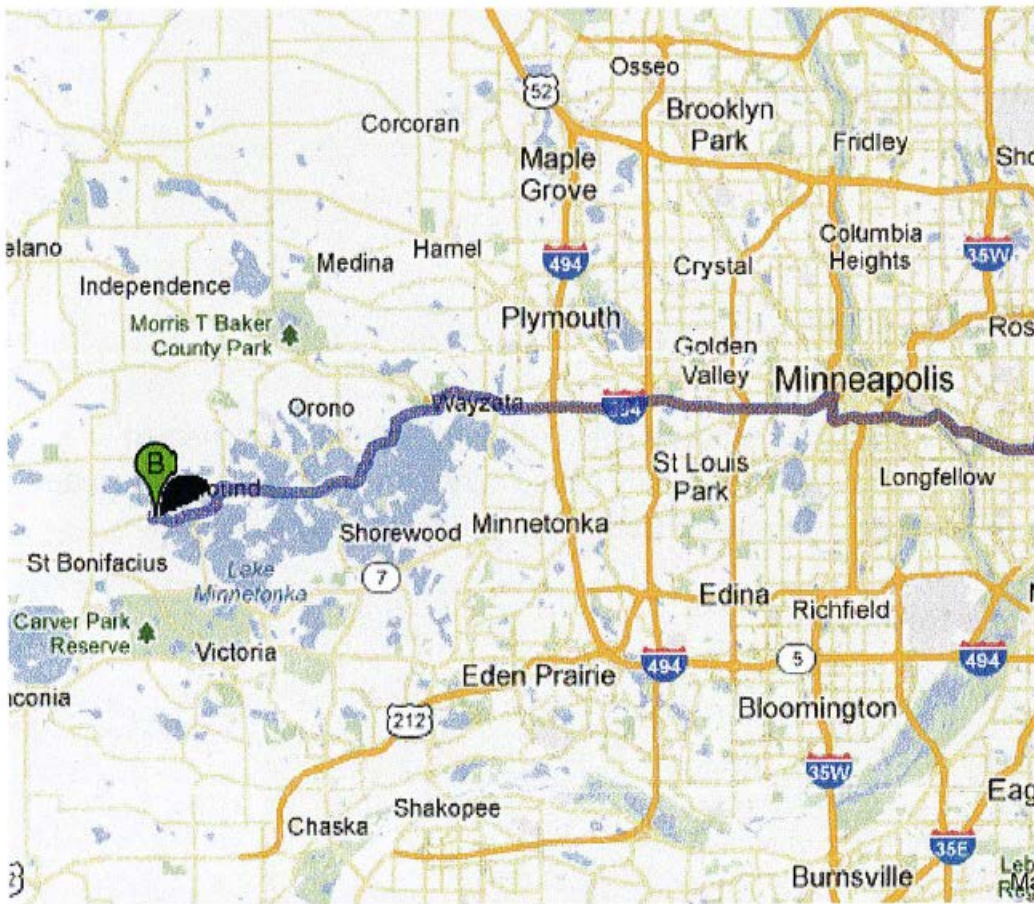

Directions to Gale Woods Farm Special Recreation Feature
7210 County Rd. 110 West, Minnetrista, MN 55364
from the interchange of I-494 and I-394/US Highway 12

1. Drive West on I-394/U.S. Hwy 12 towards Wayzata
2. Take County Road 15 West/Shoreline Drive exit
3. Drive about 9 miles on County Road 15/Shoreline Drive towards City of Mound
4. Turn left at stoplight onto County Road 110 West/Commerce Boulevard
5. Drive 2.3 miles and,
6. Turn Right at entrance sign into Gale Woods Farm Special Recreation Feature
7. Meeting is at the Education Center, Garden Room (see map of park)

7210 County Road 110 W.
Minnetrista, MN 55364

GALE WOODS

threeiversparks.org

LEGEND: Updated: 3/28/2012

-  barn
-  boat carry-in access
-  fishing pier
-  hayfield
-  orchard/garden
-  parking
-  pasture
-  picnic area
-  pavilion
-  restroom
-  telephone
-  viewing area
-  visitor center/information
-  paved hiking trail
-  limestone hiking trail 2.1 mi
-  unpaved hiking - cross country running trail 2.3 mi
-  fence
-  road
-  water body
-  park boundary
-  parking lot
-  wetlands
-  wooded