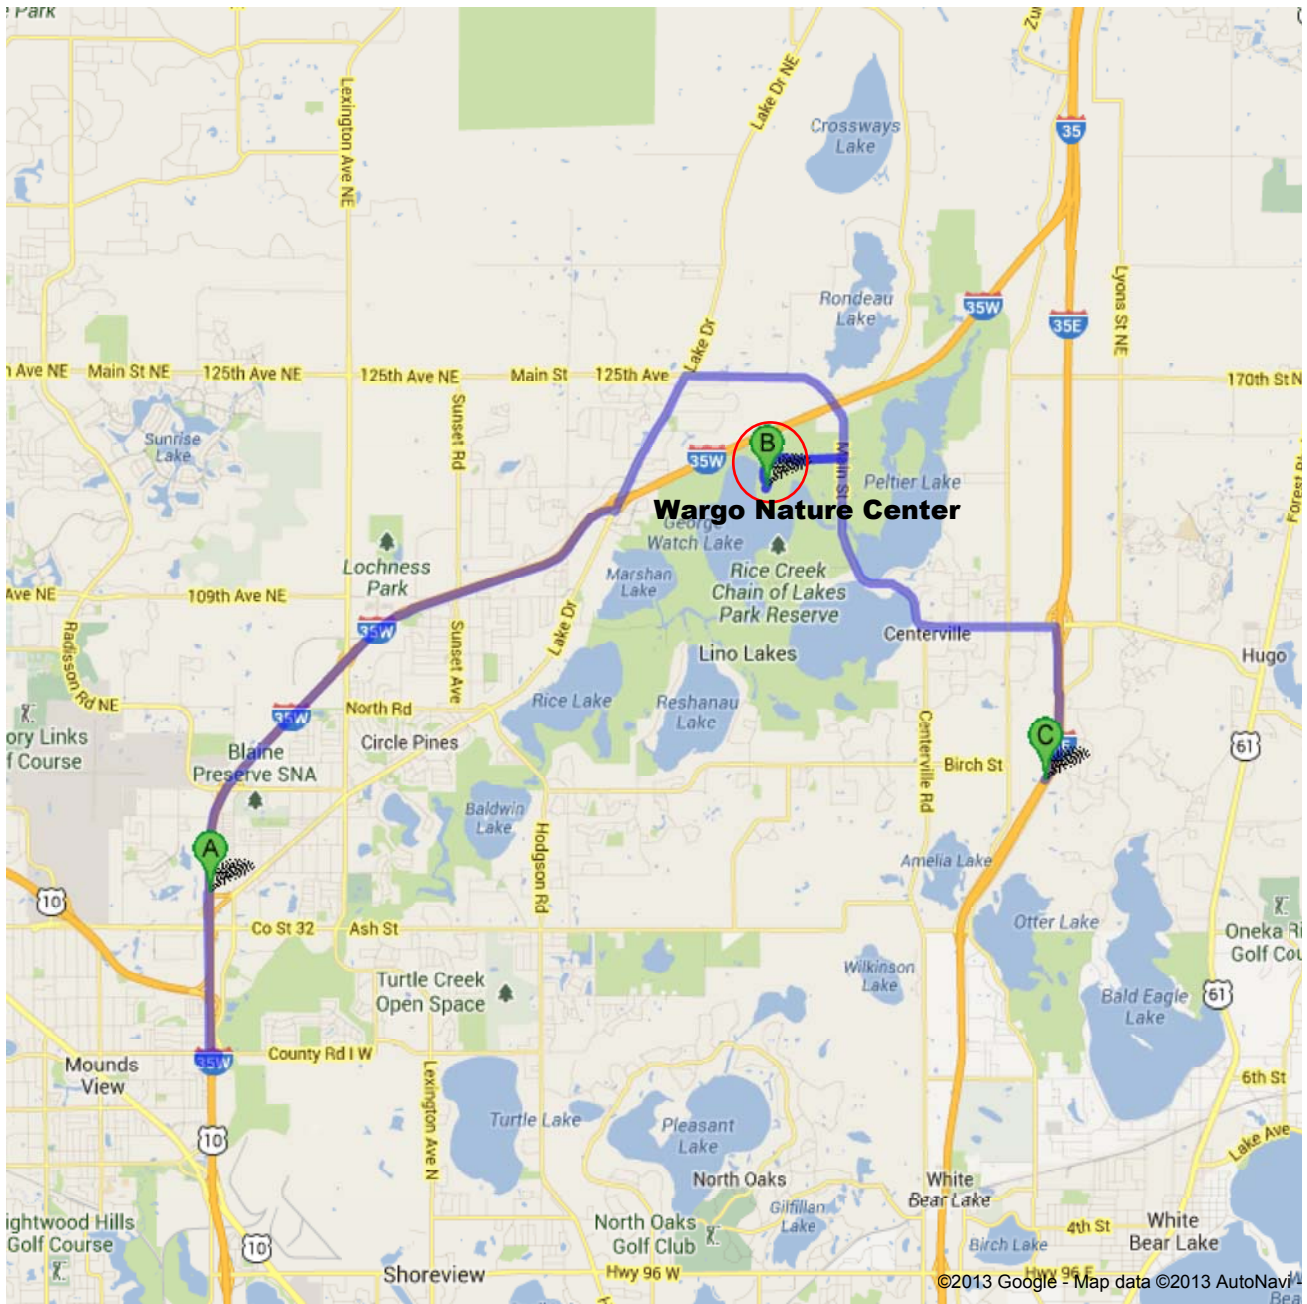

Directions to I-35E S
18.6 mi – about 29 mins

From Minneapolis

Take I-35W north to the Lake Drive (Highway 23) exit #36. Take Lake Drive north to Main Street (CSAH 14/Main Street) and turn right. Go east on CSAH 14/Main Street. You will cross-over I-35W on a bridge and after about .25 miles will turn right into the park. There is a Wargo Nature Center sign marking the entrance. Follow the entrance road to the Nature Center.

From St. Paul

Take I-35E north to the CSAH 14/Main Street exit and turn left. Go west on CSAH 14/Main Street, through the City of Centerville's downtown area, and continue on Main Street. After you travel around Centerville Lake, you will pass the main park entrance for Rice Creek Chain of Lakes Park Reserve and continue north on CSAH 14/Main Street for one mile. Turn left at the Wargo Nature Center sign. Follow the entrance road to the Nature Center.