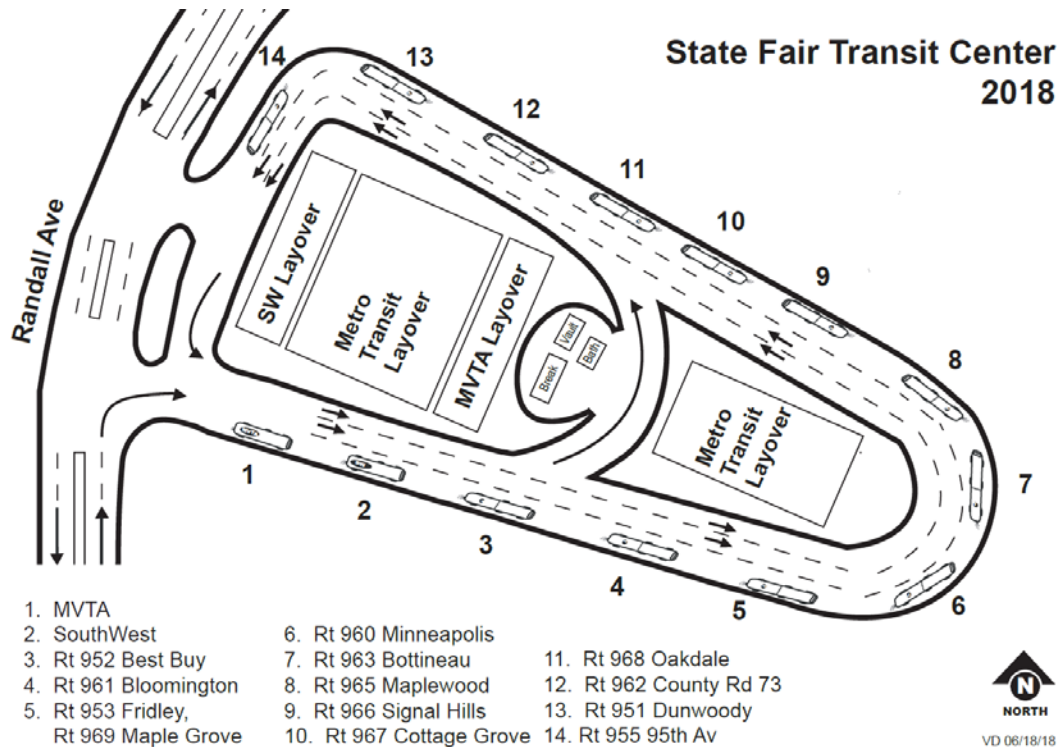

# Overview of 2017 Marketing

- State Fair Brochure
- Skyway Ad Panels
- Direct Mail
- Email
- Sidewalk Clings
- Online ads
- Transit Fleet Advertising
- Digital billboards

# State Fair Transit Center

# State Fair Transit Center

- Some gate changes due to reduced sites
- Route 960 remains in the front nearest the entrance.