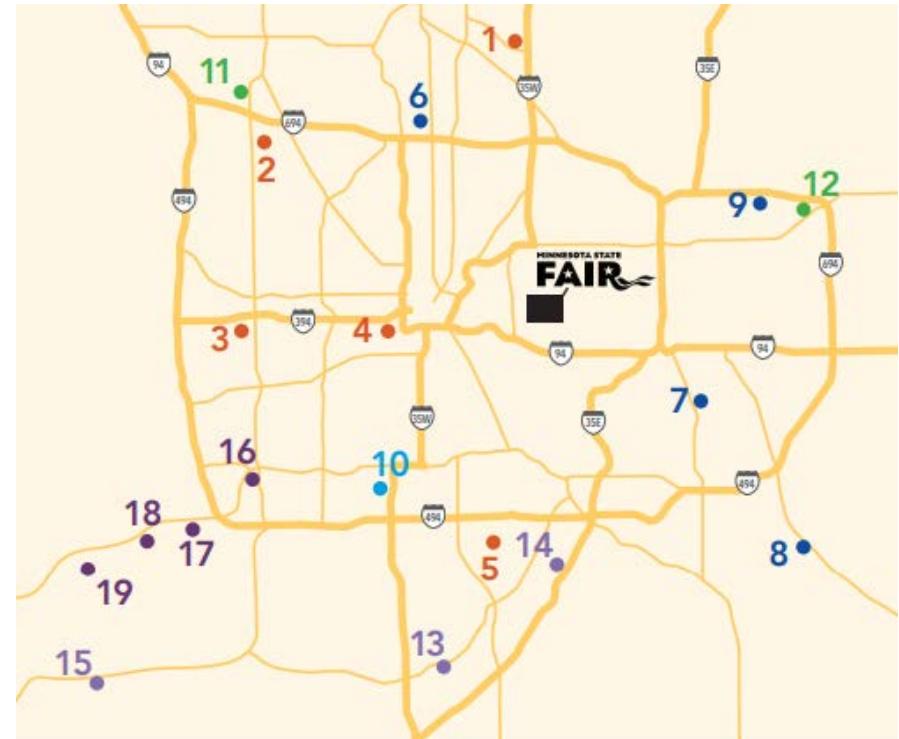

Your Blue Ribbon  
State Fair Tradition

**Buy your ride in advance & save!**

State Fair Express service from 19 locations | Aug. 23 – Sept. 3

# Overview of 2018 Service

- Fares
  - \$5 Round Trip Cash Fare
  - Discounts for Bus Bargain Tickets Pre-Fair
  - New Mobile App with Discounts Throughout the Fair
  - MVTA using app and Bus Bargain tickets

Bus Bargain Ticket Prices	Aug. 1-23	Aug. 24-Sept. 4
Note: Children four and under ride free!		
Single ticket	\$4.50	\$5
Group ticket (for 2)	\$9*	\$10
Group ticket (for 4)	\$15*	\$20

# Overview of 2018 Service

- Express Sites (19 locations)
- Changes
  - 9am weekday start at most locations
  - Noon start weekdays at Parade/Dunwoody
  - No Newport
  - Oakdale weekend only
- Regular Route Service
  - A Line
  - Routes 3 and 84
  - Route 960 (9am start time)