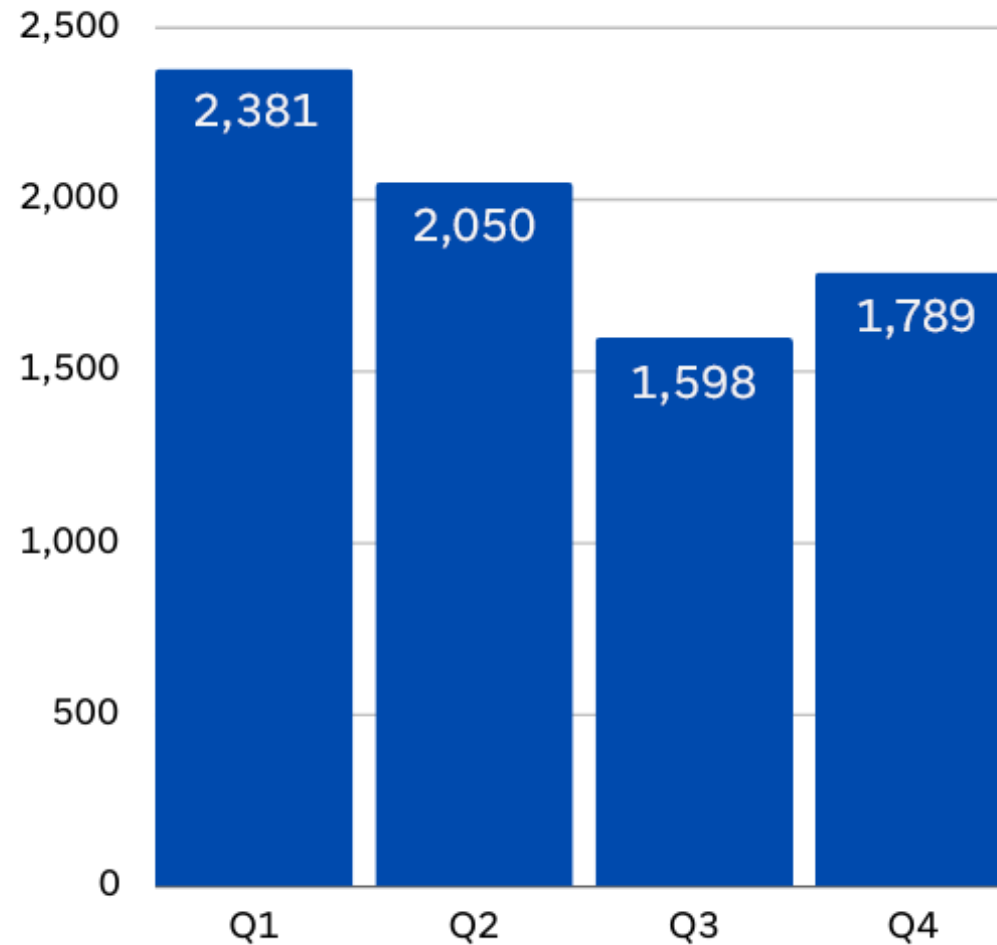

# Q1 to Q4 Data: Overall Crime Totals

↓ Q1 to Q2: -14%

↓ Q2 to Q3: -22%

↑ Q3 to Q4: +12%

↓ Q1 to Q4: -25%