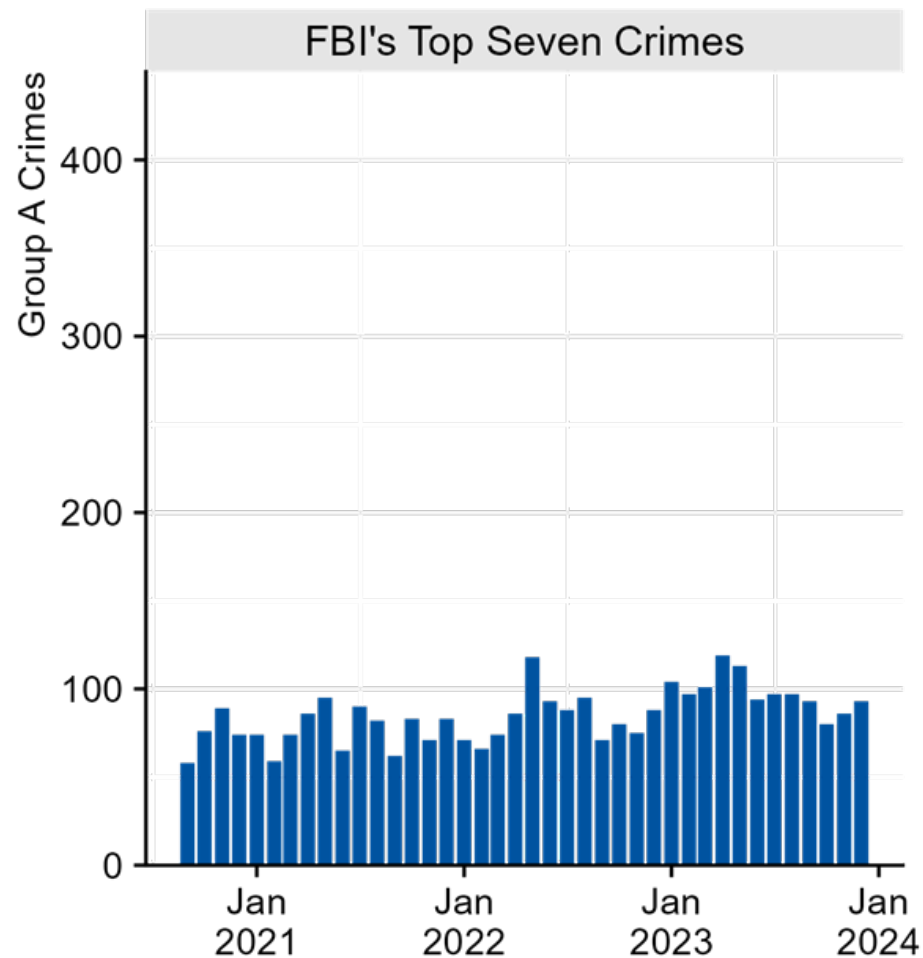

# Metro Transit Police Department (MTPD)

- MTPD is committed to the personal safety, quality of life, and protection of property for everyone in our transit community.
- Officers respond to and investigate all crimes that are reported on buses, light rail, commuter trains, facilities, and rights-of-way throughout the eight-county region, and assist partner law enforcement agencies as needed.
- Currently, the department includes
  - 107 full-time police officers (out of 171 budgeted)
  - 14 Community Service Officers or CSOs (out of 70 budgeted)

# Q1 to Q4 Data: Overall Crime Totals

↓ Q1 to Q2: -14%

↓ Q2 to Q3: -22%

↑ Q3 to Q4: +12%

↓ Q1 to Q4: -25%

# Q1 to Q4 2023 Data: Top 7 Crimes

↑ Q1 to Q2: +8%  
 ↓ Q2 to Q3: -11%  
 ↓ Q3 to Q4: -10%  
 ↓ Q1 to Q4: -13%

## FBI Top 7 Crimes

Homicide • Sex Offenses • Robbery • Assault  
 Larceny or Theft From Person • Motor Vehicle  
 Theft • Burglary or Breaking & Entering