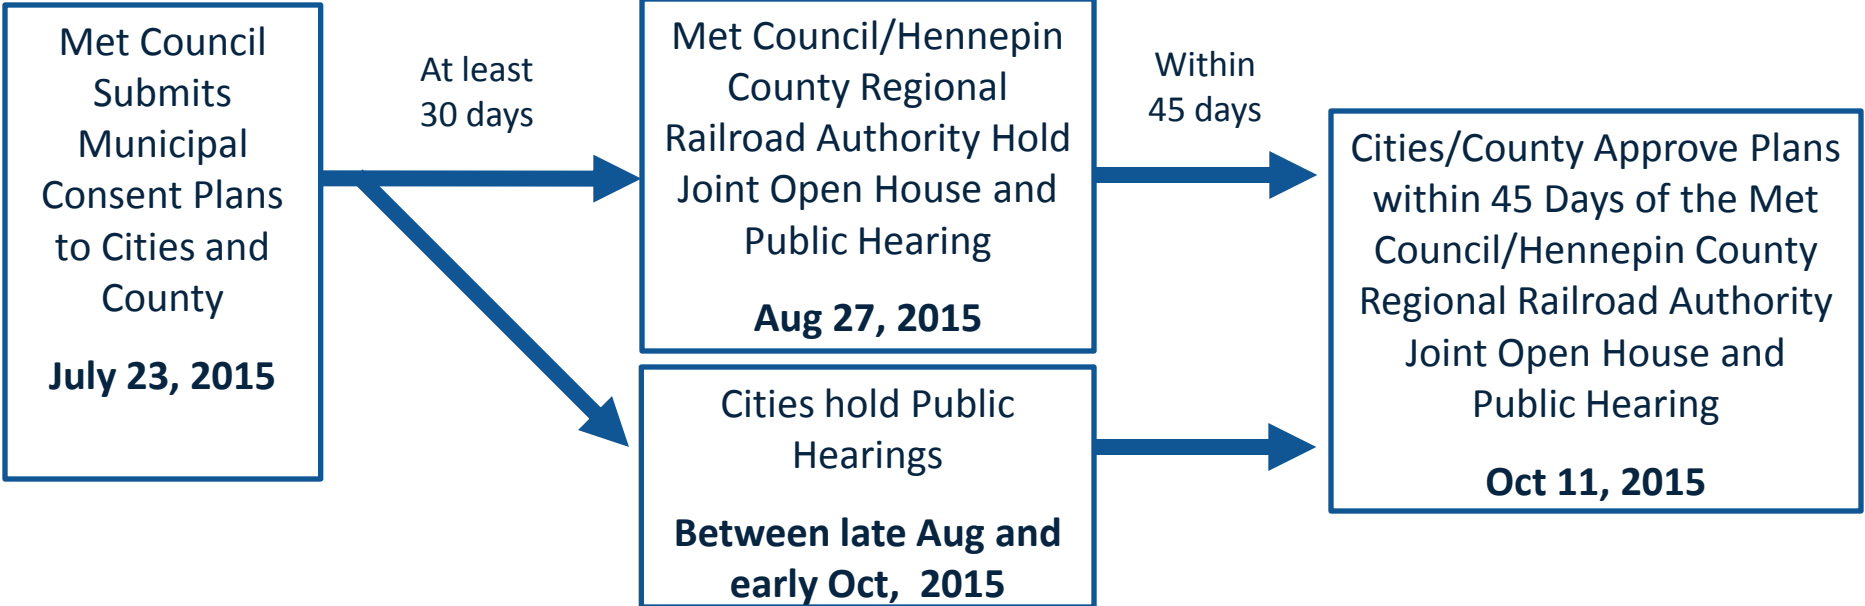

SOUTHWEST

Green Line LRT Extension

Transportation Committee

July 13, 2015

Municipal Consent

More Information

Online:

www.SWLRT.org