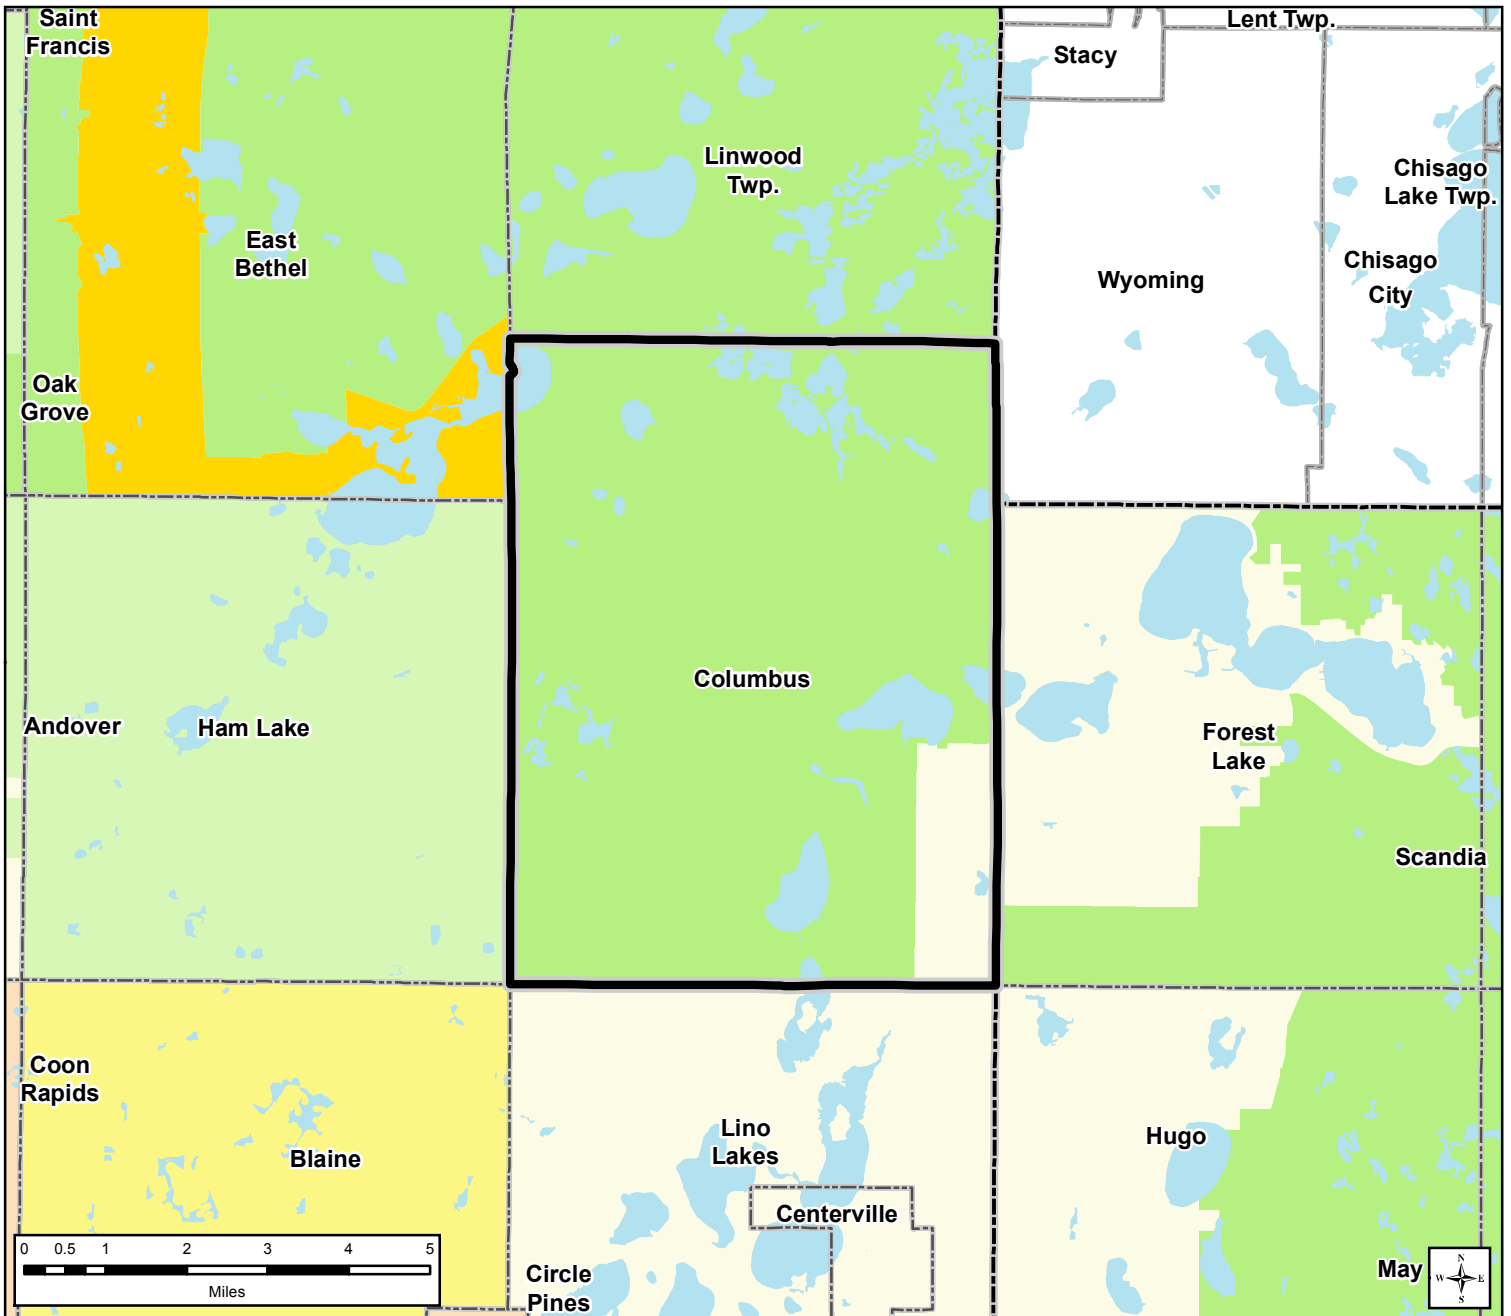

Community Designation City of Columbus, Anoka County

Community Designation

- | | |
|--------------------------|------------------------------------|
| Urban Center - Core City | Rural Center |
| Urban Center | Diversified Rural |
| Urban | Rural Residential |
| Suburban | Agricultural |
| Suburban Edge | Outside Council planning authority |
| Emerging Suburban Edge | |

- County Boundaries
- City and Township Boundaries
- Lakes and Major Rivers