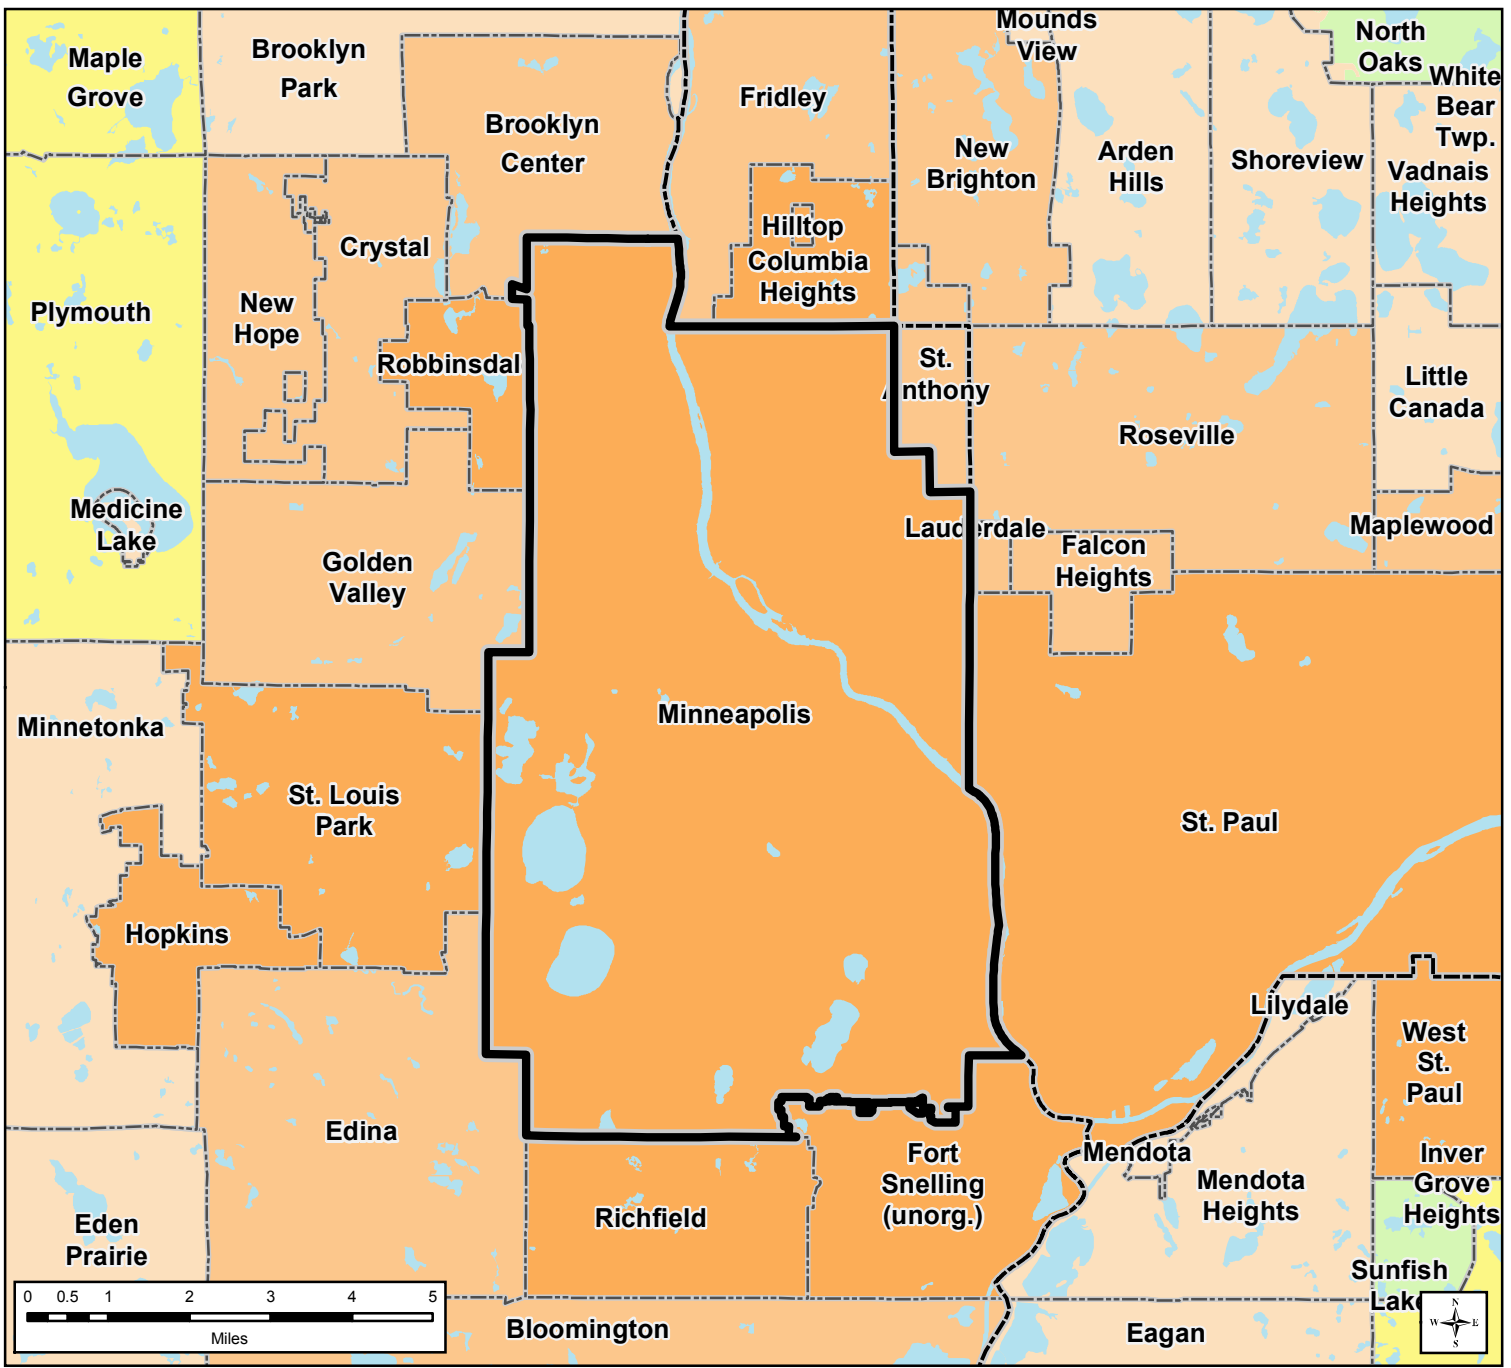

Community Designations

City of Minneapolis, Hennepin County

Community Designations

- Outside Council planning authority
- Agricultural
- Rural Residential
- Diversified Rural
- Rural Center
- Emerging Suburban Edge
- Suburban Edge
- Suburban
- Urban
- Urban Center

- County Boundaries
- City and Township Boundaries
- Lakes and Major Rivers