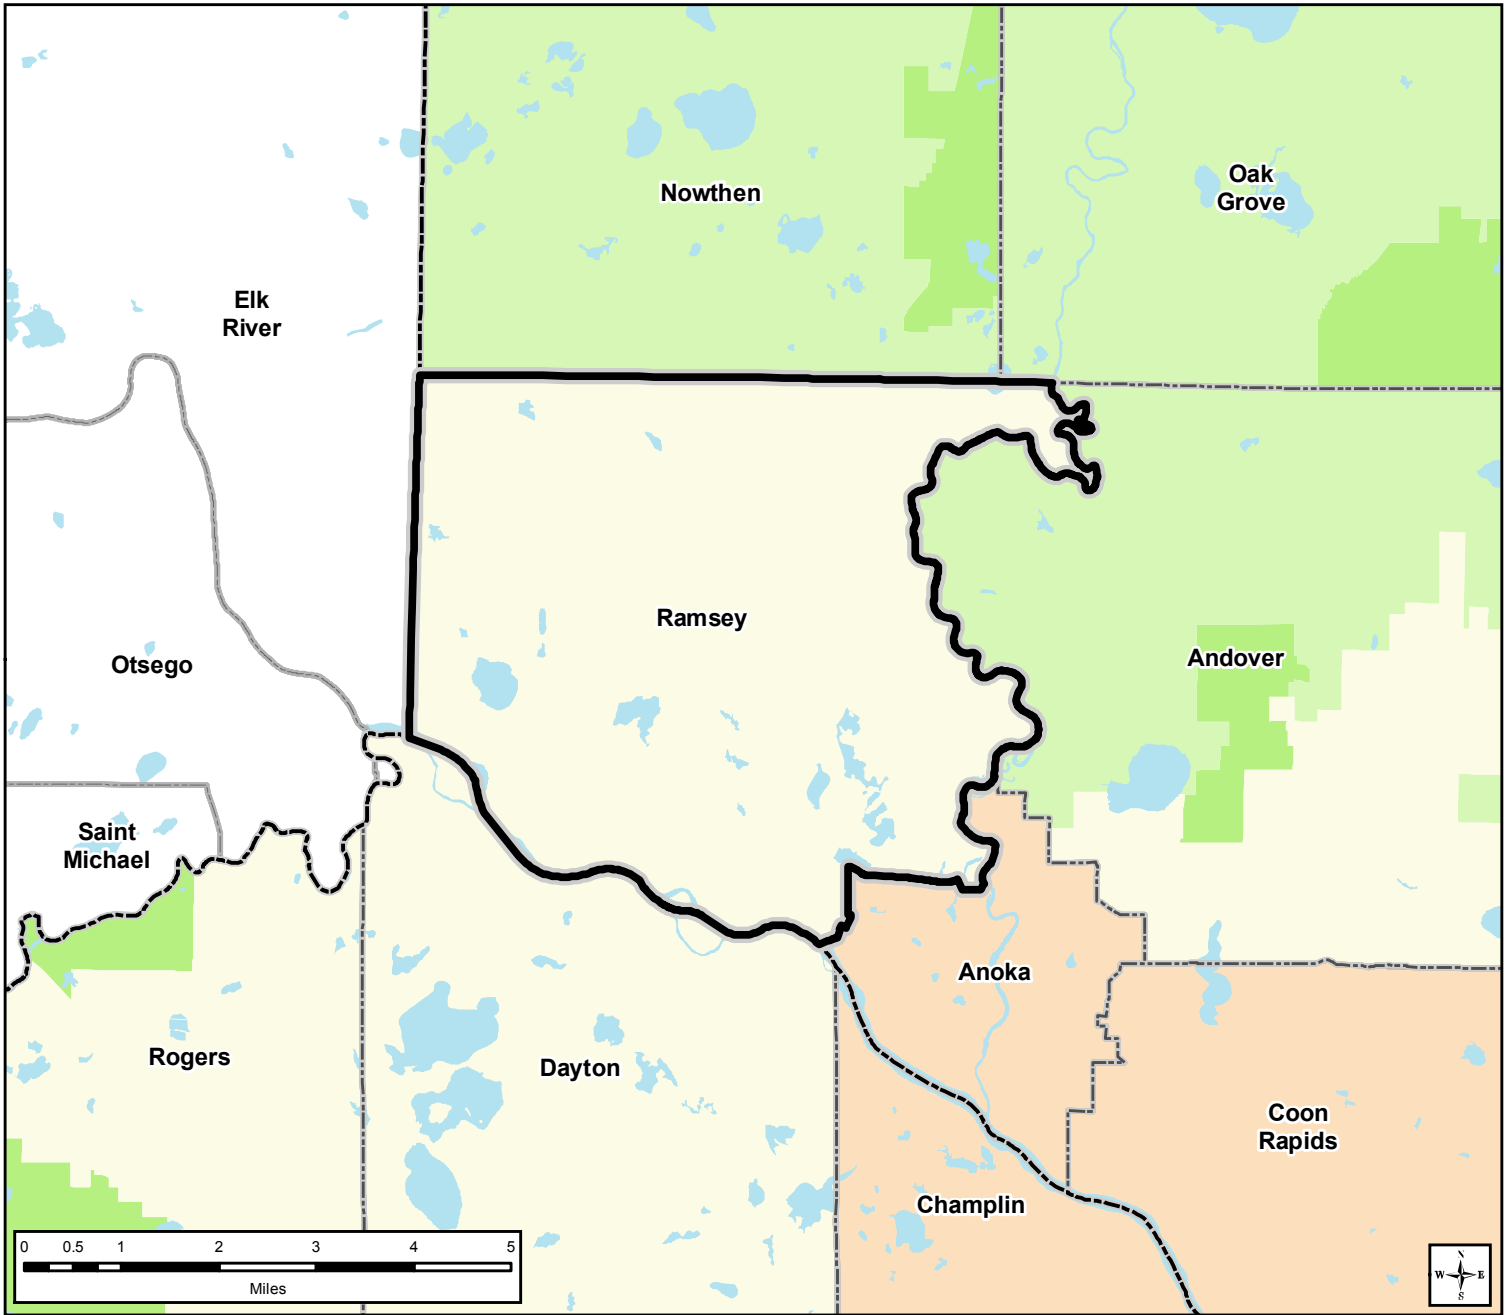

Community Designation City of Ramsey, Anoka County

Community Designation

- Urban Center - Core City
- Urban Center
- Urban
- Suburban
- Suburban Edge
- Emerging Suburban Edge
- Rural Center
- Diversified Rural
- Rural Residential
- Agricultural
- Outside Council planning authority

- County Boundaries
- City and Township Boundaries
- Lakes and Major Rivers