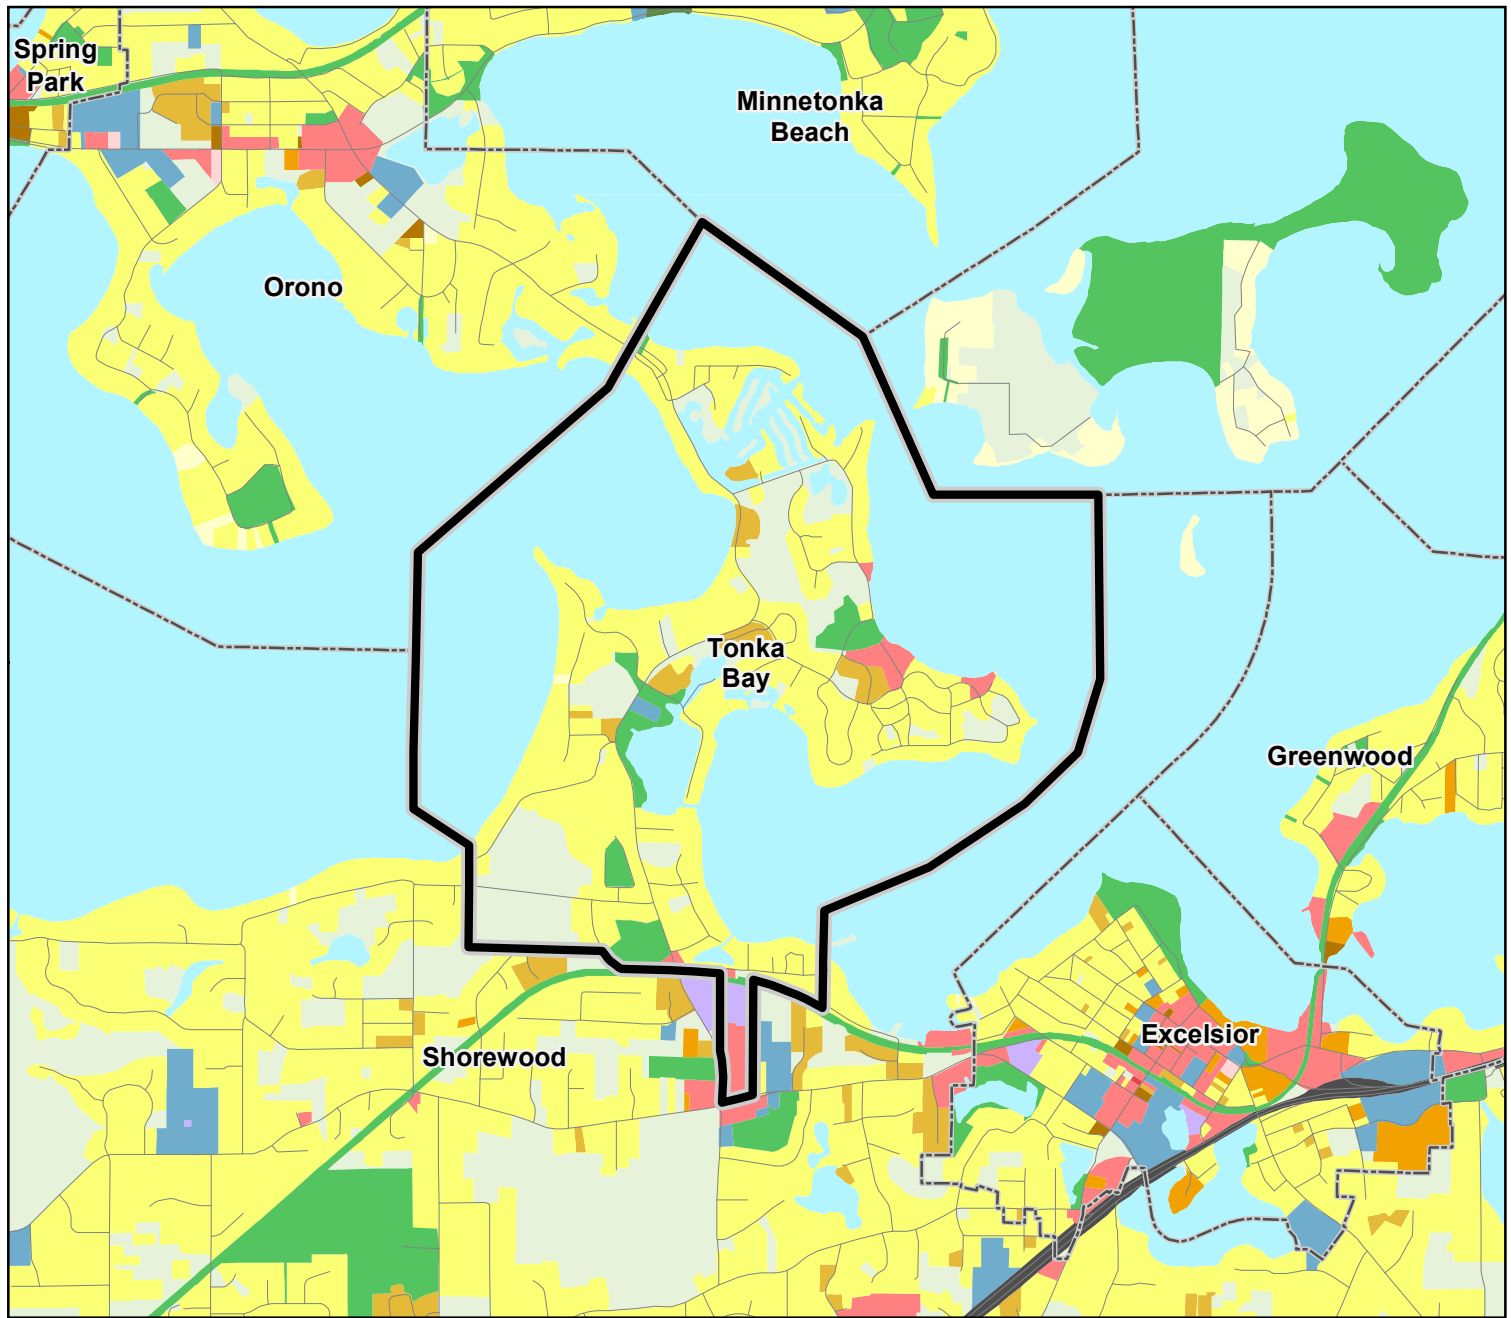

2016 Generalized Land Use City of Tonka Bay, Hennepin County

2016 Generalized Land Use