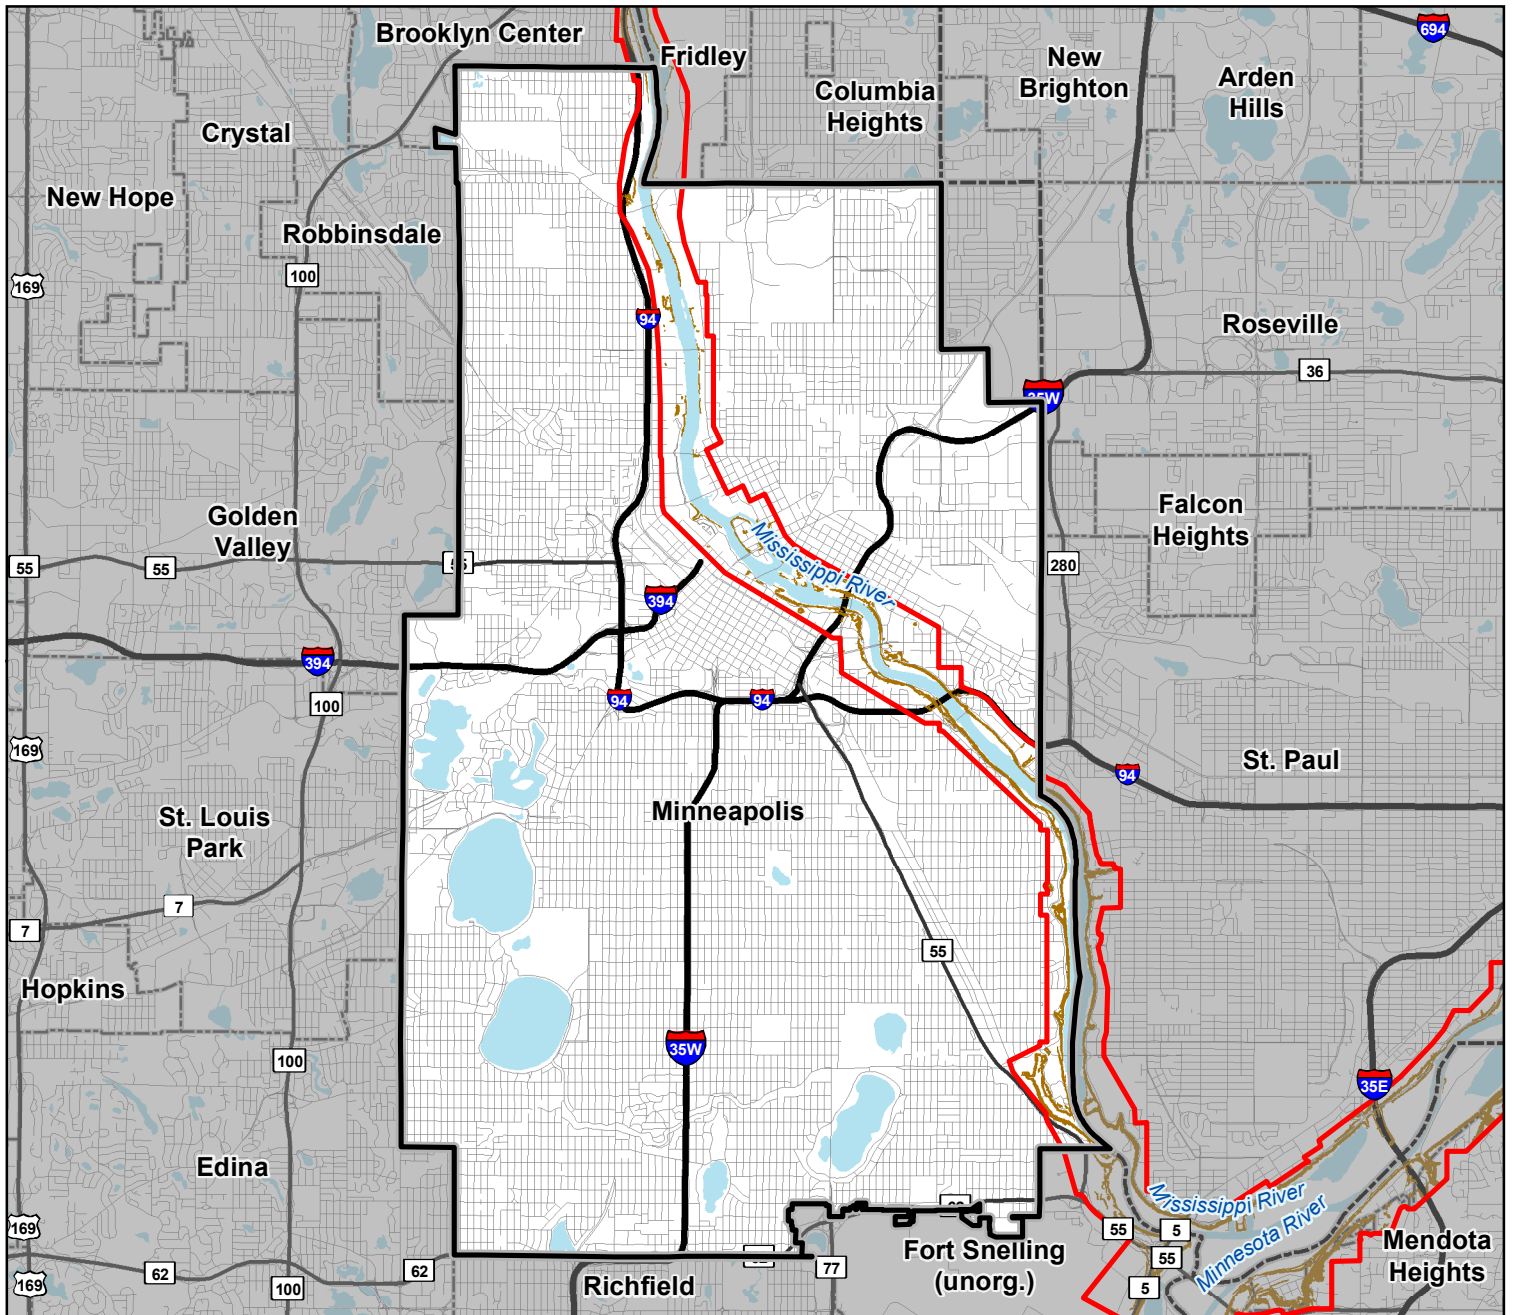

# Mississippi River Corridor Critical Area - Bluff Impact Zones

## City of Minneapolis, Hennepin County

- MRCCA Boundary
- MRCCA Bluff Impact Zones  
(Bluffs and land within 20 feet of bluffs)
- - - County Boundaries
- City and Township Boundaries
- NCompass Street Centerlines