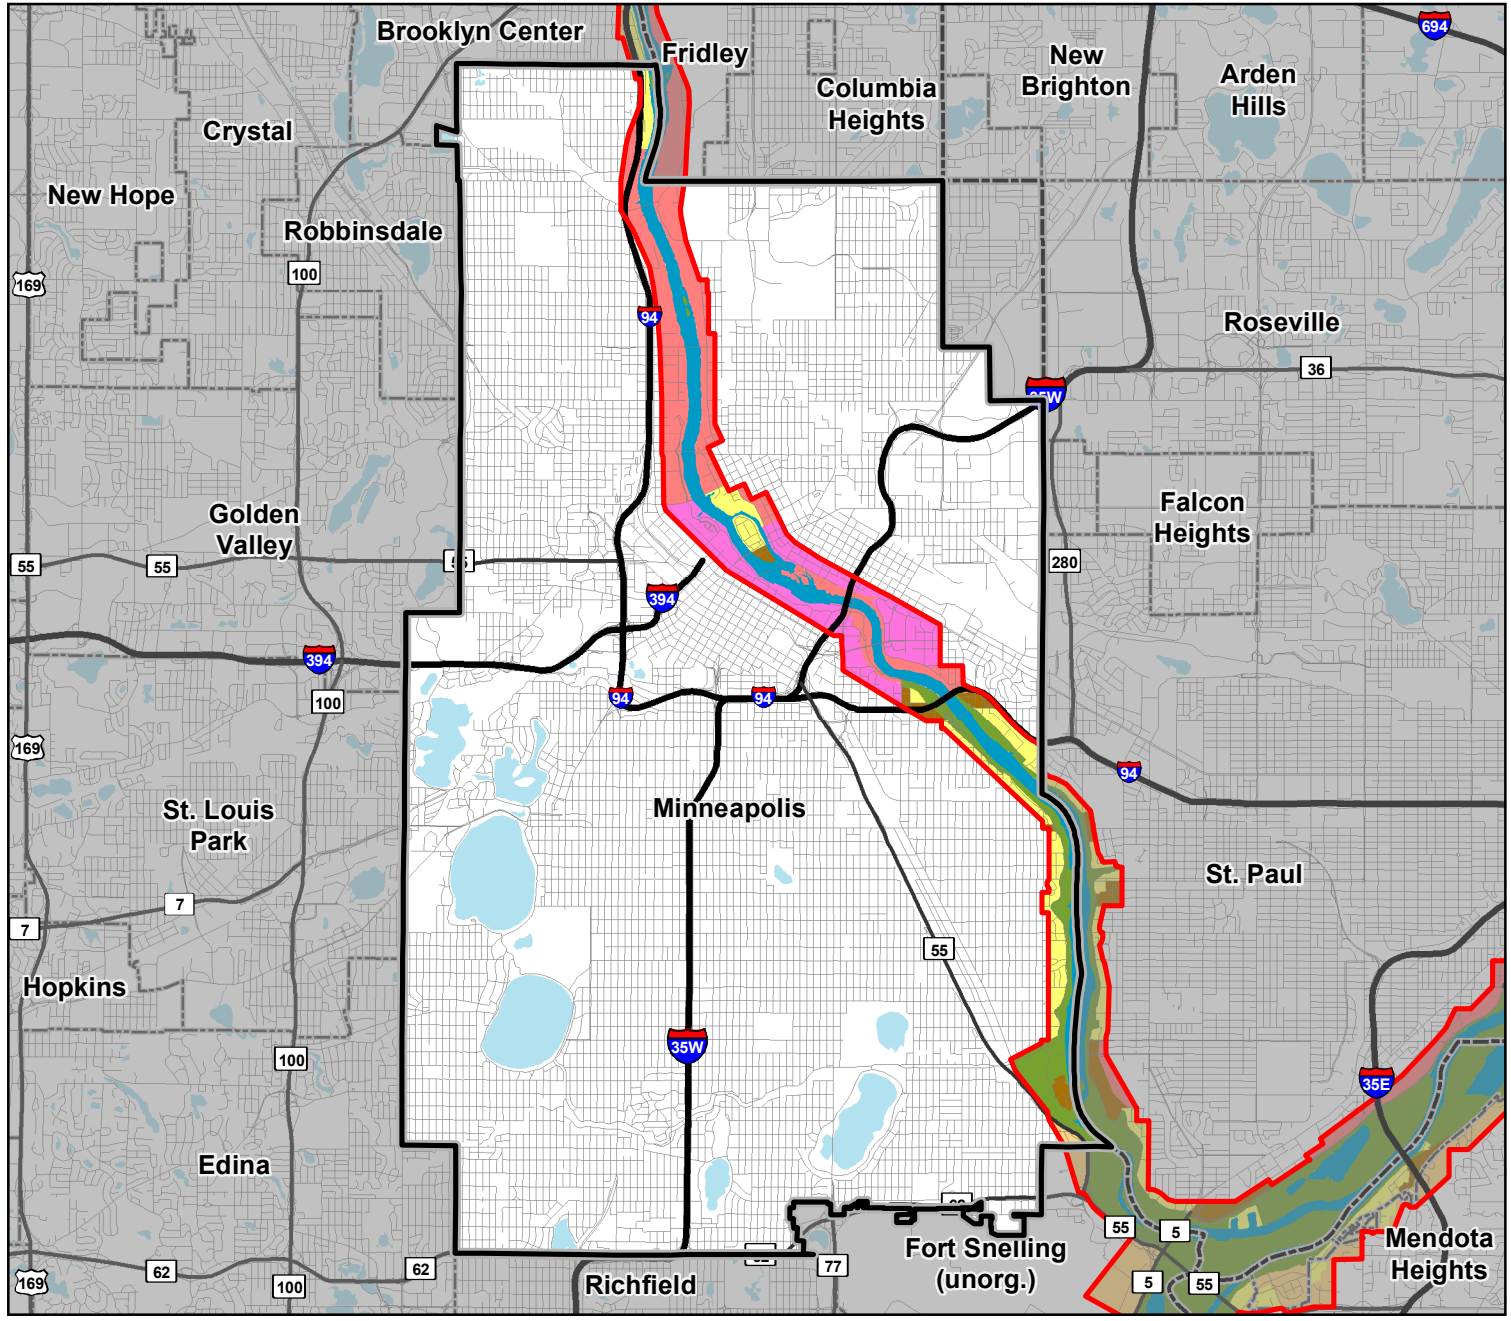

# Mississippi River Corridor Critical Area Districts City of Minneapolis, Hennepin County

- MRCCA Boundary
- MRCCA Districts**
- CA-RN (River Neighborhoods)
- CA-ROS (Rural and Open Space)
- CA-RTC (River Towns and Crossings)
- CA-SR (Separated from River)
- CA-UC (Urban Core)
- CA-UM (Urban Mixed)
- Water
- County Boundaries
- City and Township Boundaries
- NCompass Street Centerlines