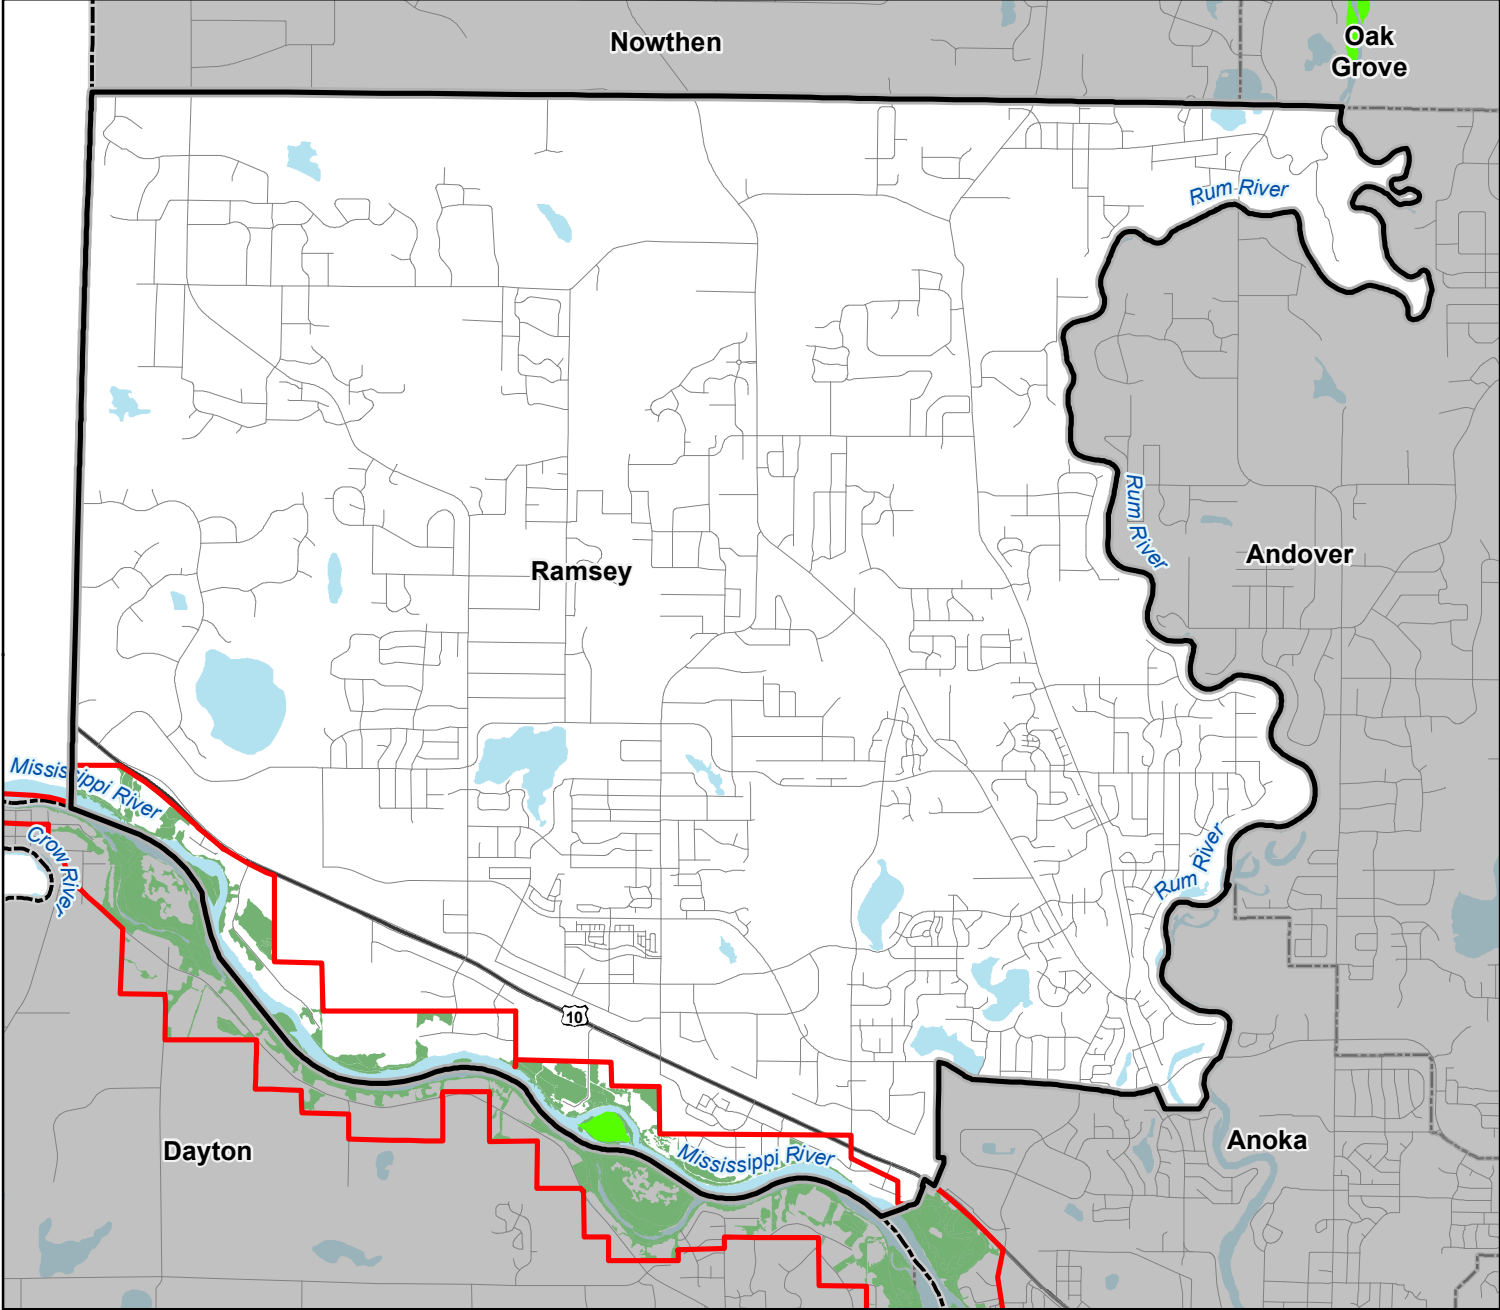

Mississippi River Corridor Critical Area - Native Plant Communities and Significant Existing Vegetative Stands

City of Ramsey, Anoka County

- MRCCA Boundary
- DNR Native Plant Communities
- MRCCA Significant Existing Vegetative Stands
- County Boundaries
- City and Township Boundaries
- NCompass Street Centerlines