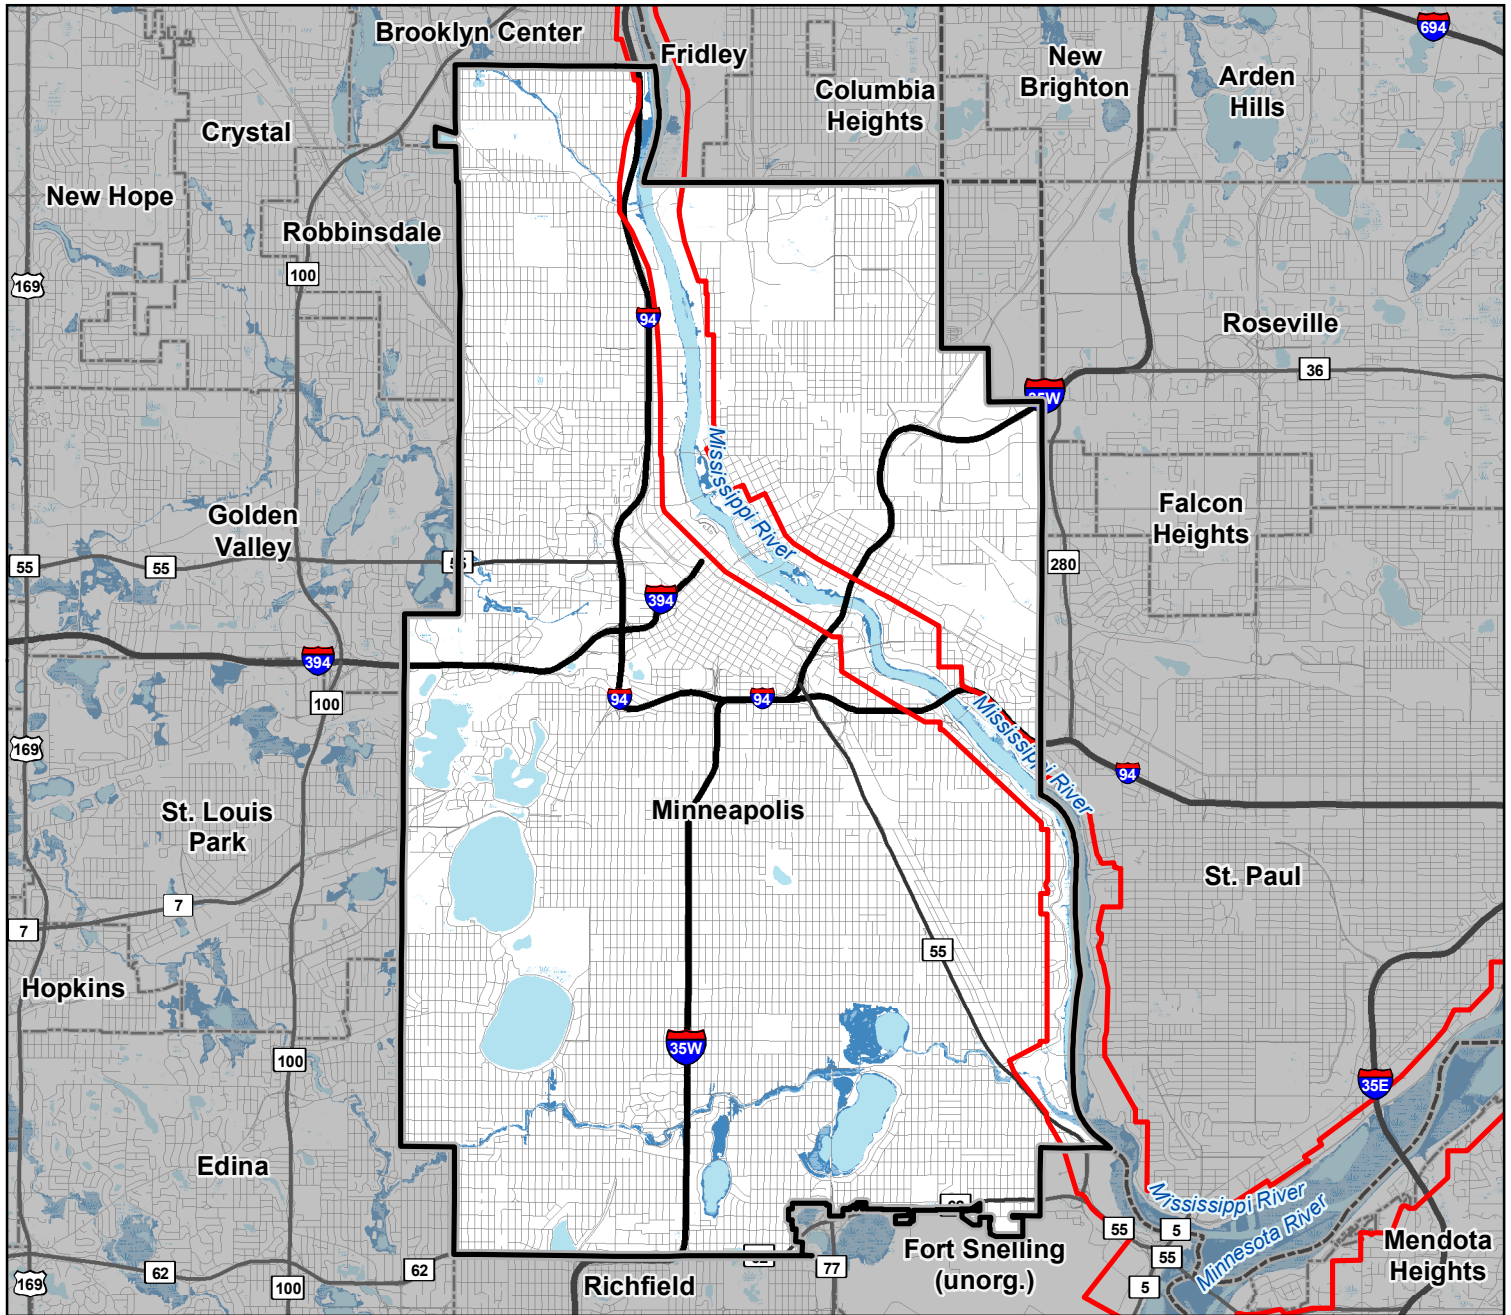

Mississippi River Corridor Critical Area - Wetlands & Floodplains

City of Minneapolis, Hennepin County

- MRCCA Boundary
- NWI Wetlands
- 100 Year Floodplain
- County Boundaries
- City and Township Boundaries
- NCompass Street Centerlines