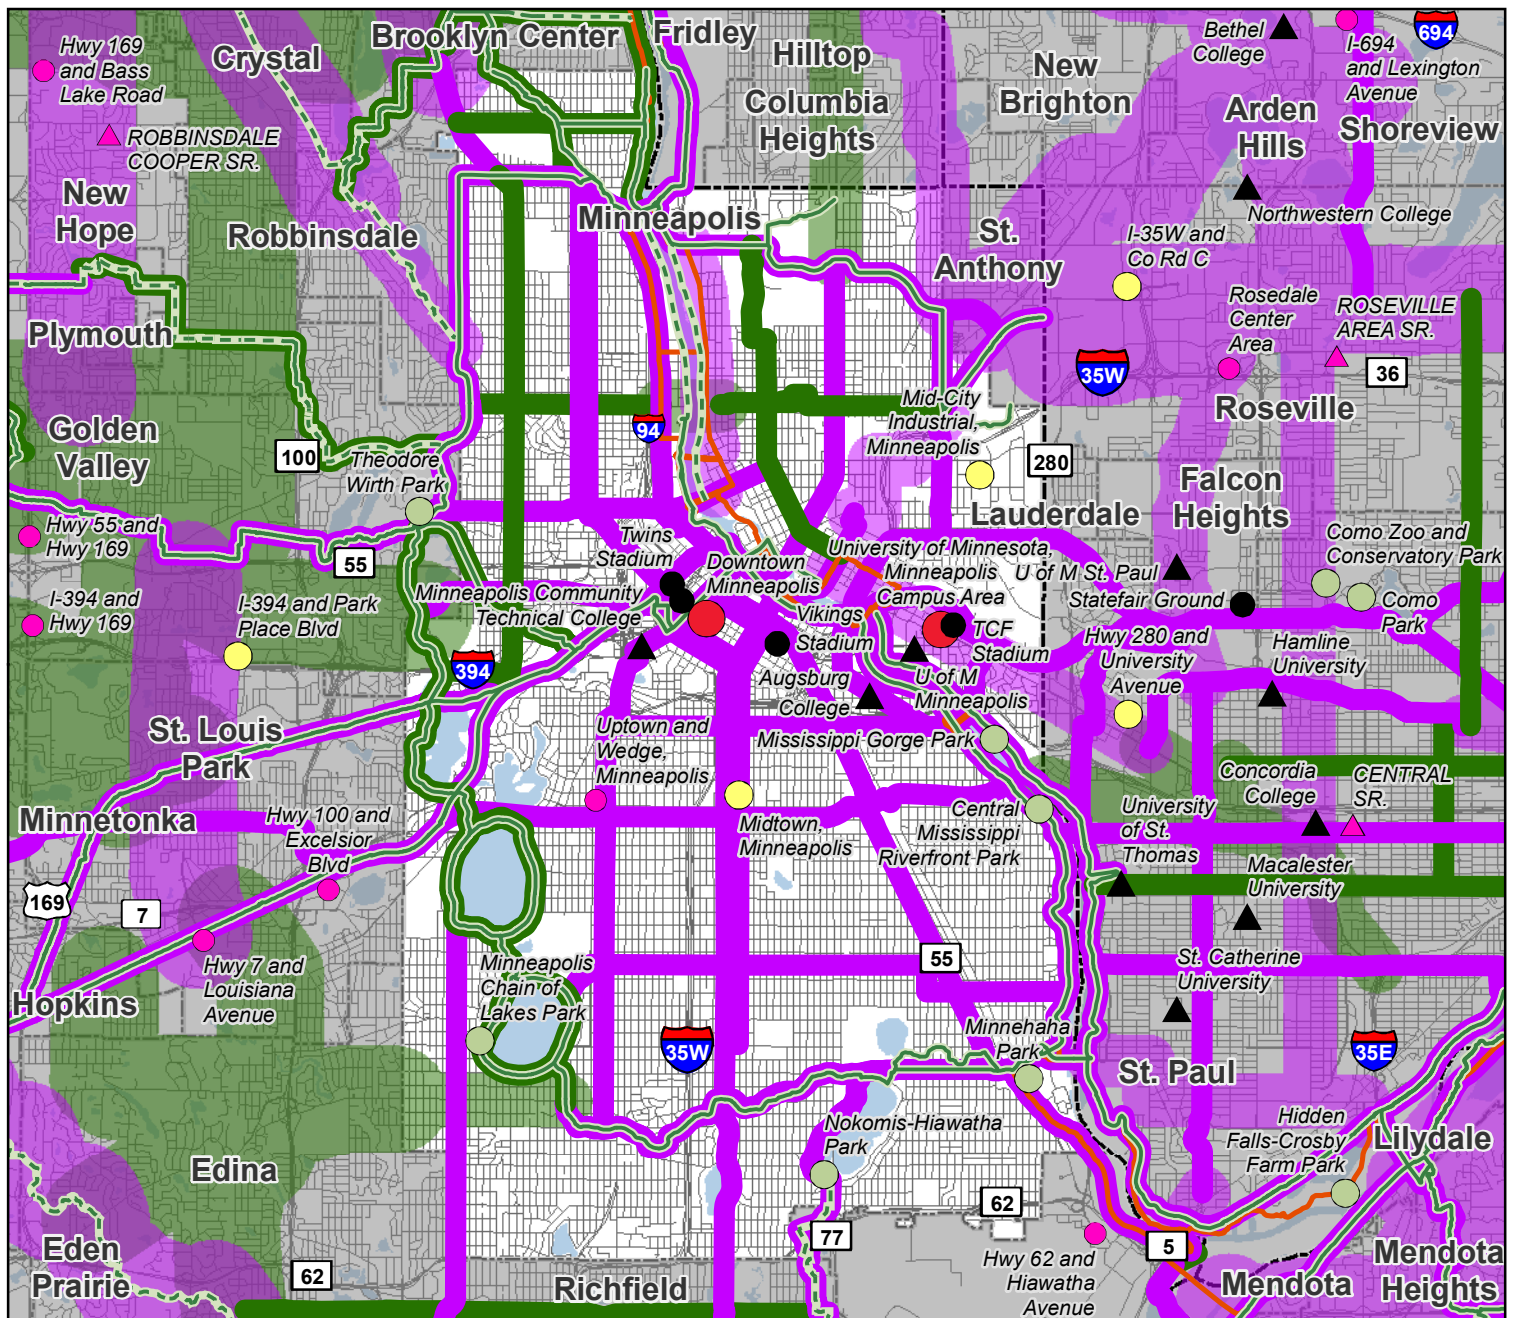

Regional Bicycle Transportation Network (RBTN) City of Minneapolis, Hennepin County

RBTN Alignments

- Tier 1 Alignment
- Tier 2 Alignment

RBTN Corridors (Alignments Undefined)

- Tier 1 Priority Corridor
- Tier 2 Corridor

Regional Destinations

- Metropolitan Job Centers
- Regional Job Centers
- Subregional Job Centers
- ▲ Large High Schools
- ▲ Colleges & Universities
- Highly Visited Regional Parks
- Major Sport & Entertainment Centers

Regional Trails (Parks Policy Plan)

- Existing
- Planned
- County Boundaries
- City and Township Boundaries
- NCompass Street Centerlines
- Open Water Features
- Existing State Trails (DNR)
- Mississippi River Trail