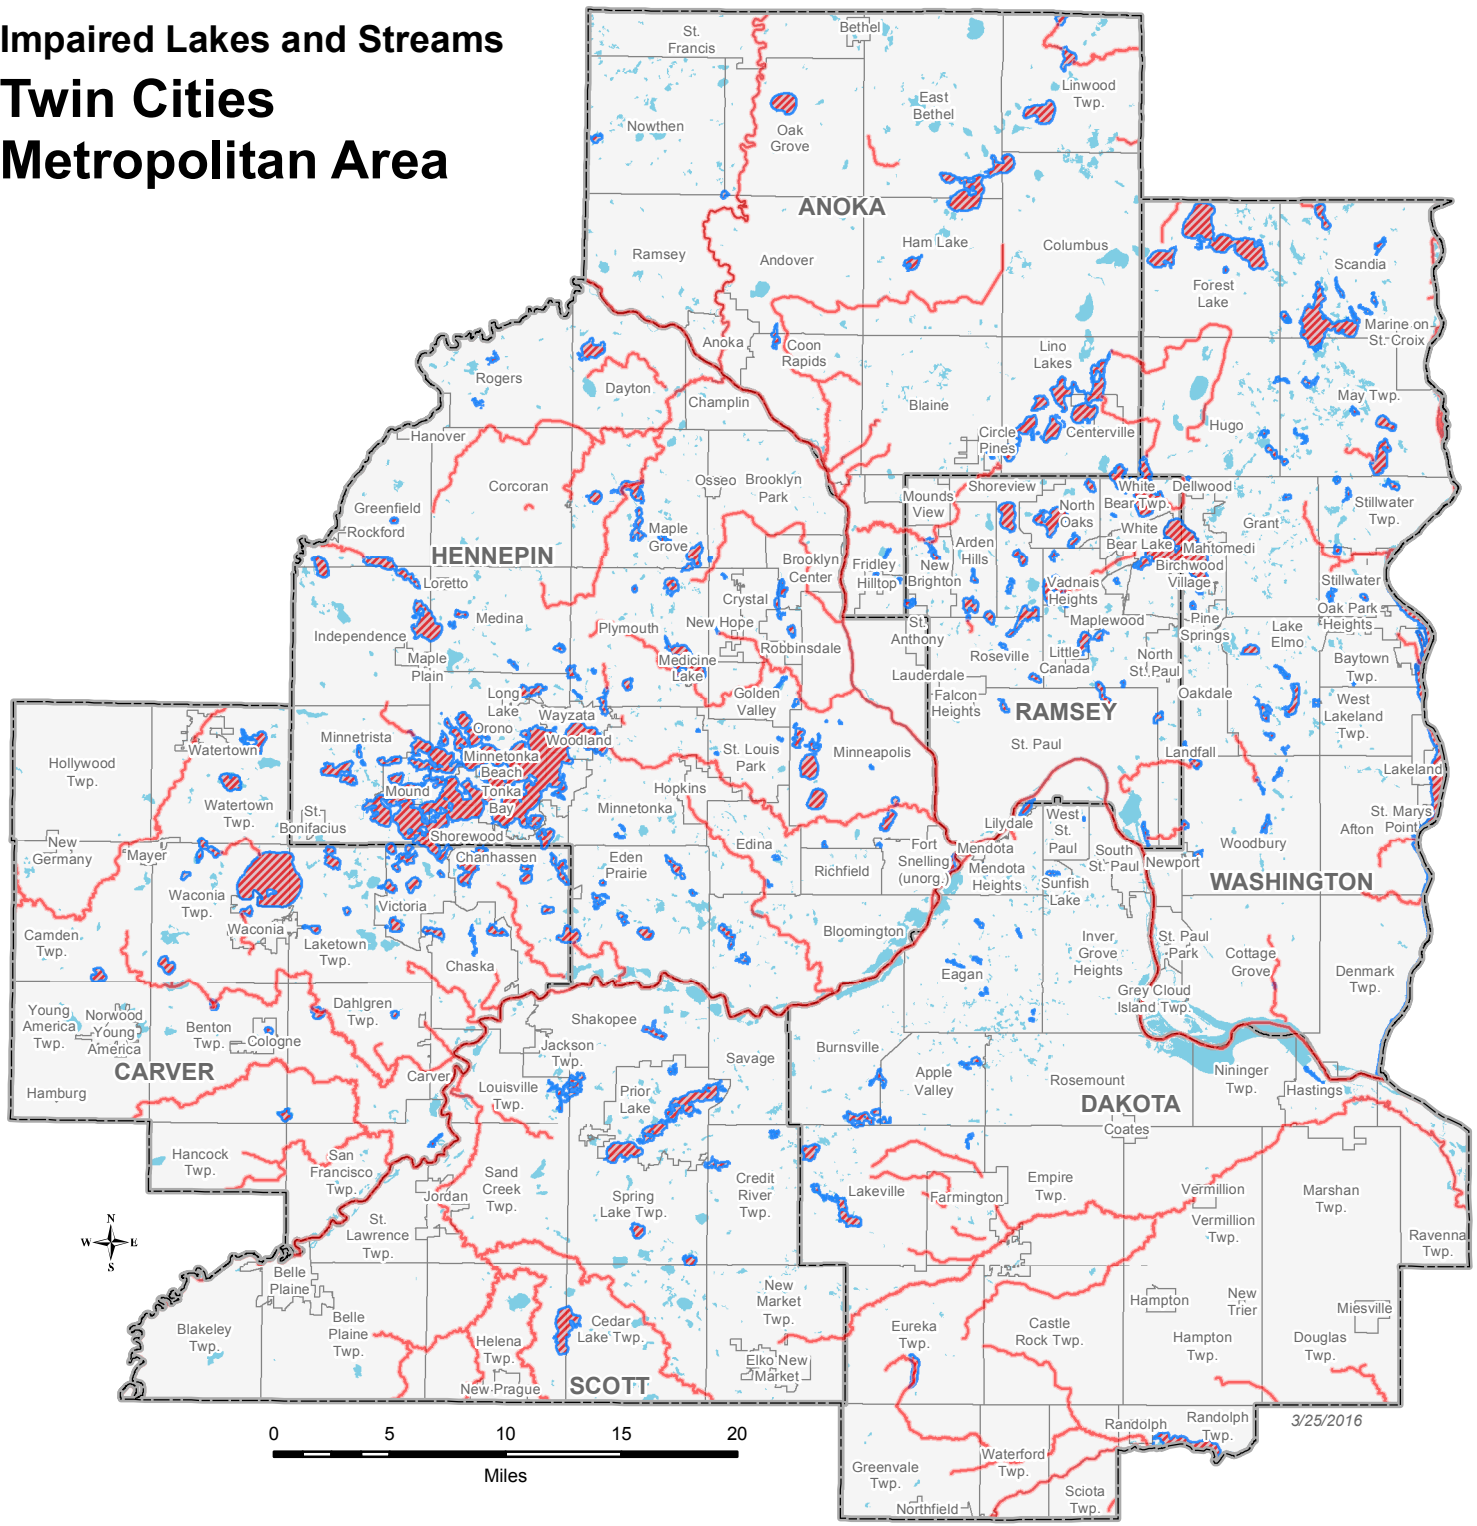

# Impaired Lakes and Streams Twin Cities Metropolitan Area

-  Impaired Lakes (2014 Draft MPCA 303(d) List)
-  Impaired Rivers & Streams (2014 Draft MPCA 303(d) List)
-  County Boundaries
-  City and Township Boundaries
-  Other Lakes and Major Rivers