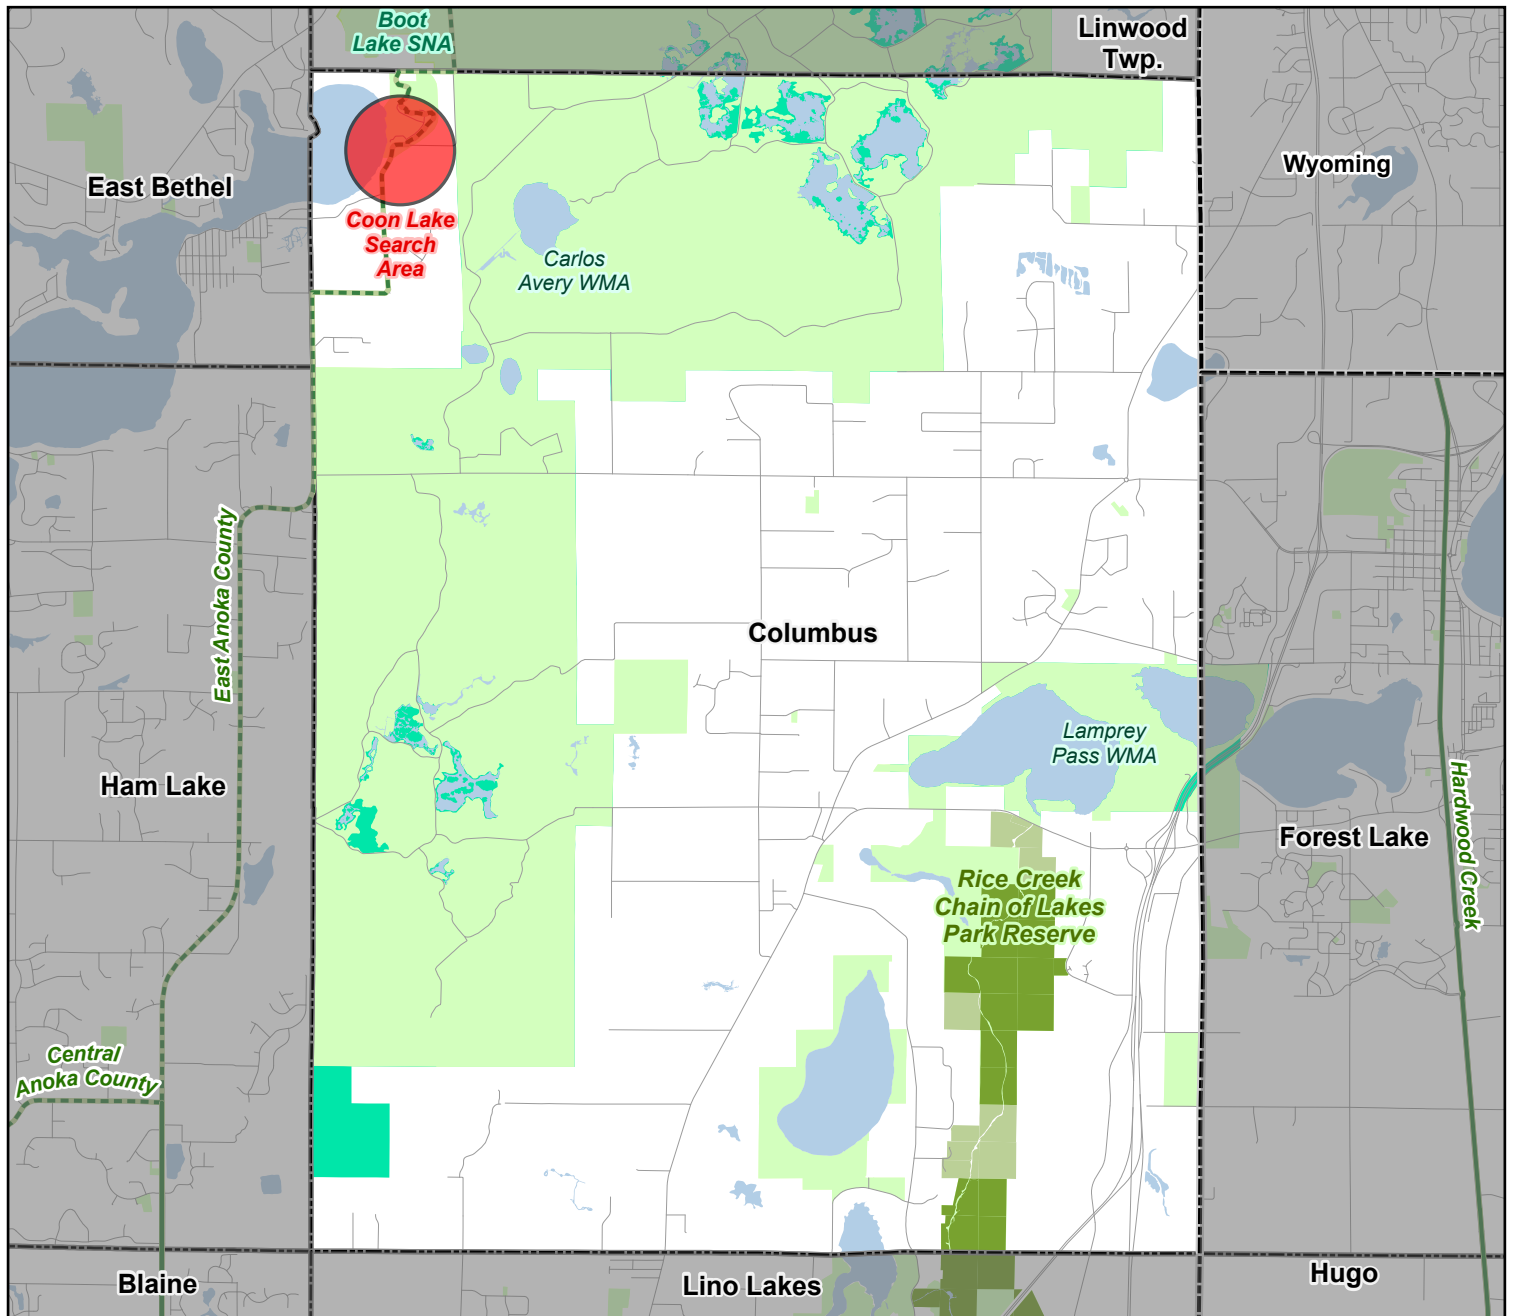

Regional Parks System City of Columbus, Anoka County

Regional Parks

- Existing (Open to Public)
- In Master Plan (Not Open to Public)
- Planned Parks and Reserves

Regional Trails

- Existing (Open to Public)
- Existing (Not Open to Public)
- Planned
- Regional Trail Corridor Land

Regional Park Search Areas and Regional Trail Search Corridors

- Boundary Adjustments
- Search Areas
- Regional Trail Search Corridors
- First-Ring City Bridging Facility Search Area

- State Parks
- State Wildlife Management Areas (Publicly Accessible)
- Scientific and Natural Areas (SNA)
- Special State Recreation Features
- Other Parks, Preserves, Refuges and Natural Areas
- Minnesota Valley National Wildlife Refuge
- MN Valley National Wildlife Refuge
- Minnesota Valley State Trail and Recreation Area
- Road Centerlines