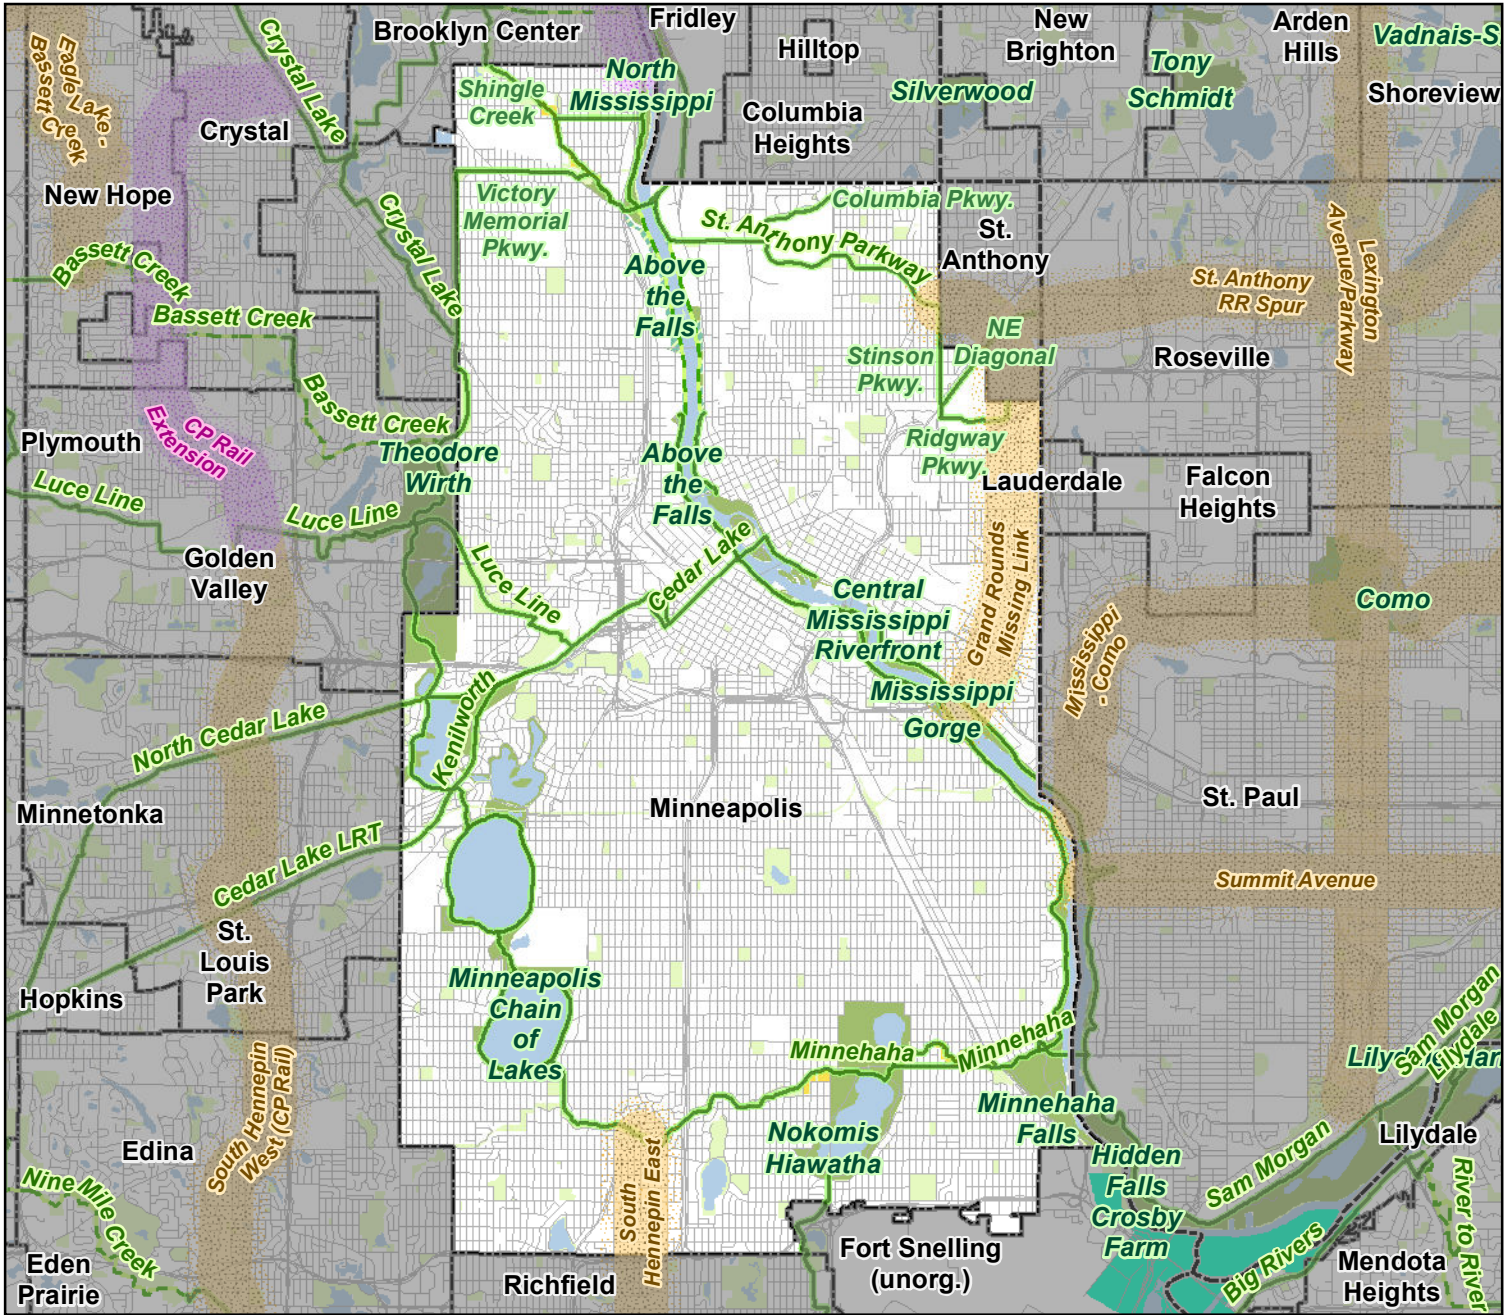

Regional Parks System

City of Minneapolis, Hennepin County

Regional Parks

- Existing
- In Master Plan
- Planned Parks and Reserves

Regional Trails

- Existing Regional Trails
- Planned Regional Trails
- Regional Trail Corridor Land

Regional Park Search Areas and Regional Trail Search Corridors

- Boundary Adjustments
- Search Areas
- Regional Trail Search Corridors
- Regional Trails - 2040 System Additions

- Minnesota Valley National Wildlife Refuge
- State Parks
- State Wildlife Management Areas (Publicly Accessible)
- Scientific and Natural Areas (SNA)
- Other Parks and Preserves
- Existing State Trails
- Street Centerlines (NCompass)
- Lakes and Major Rivers