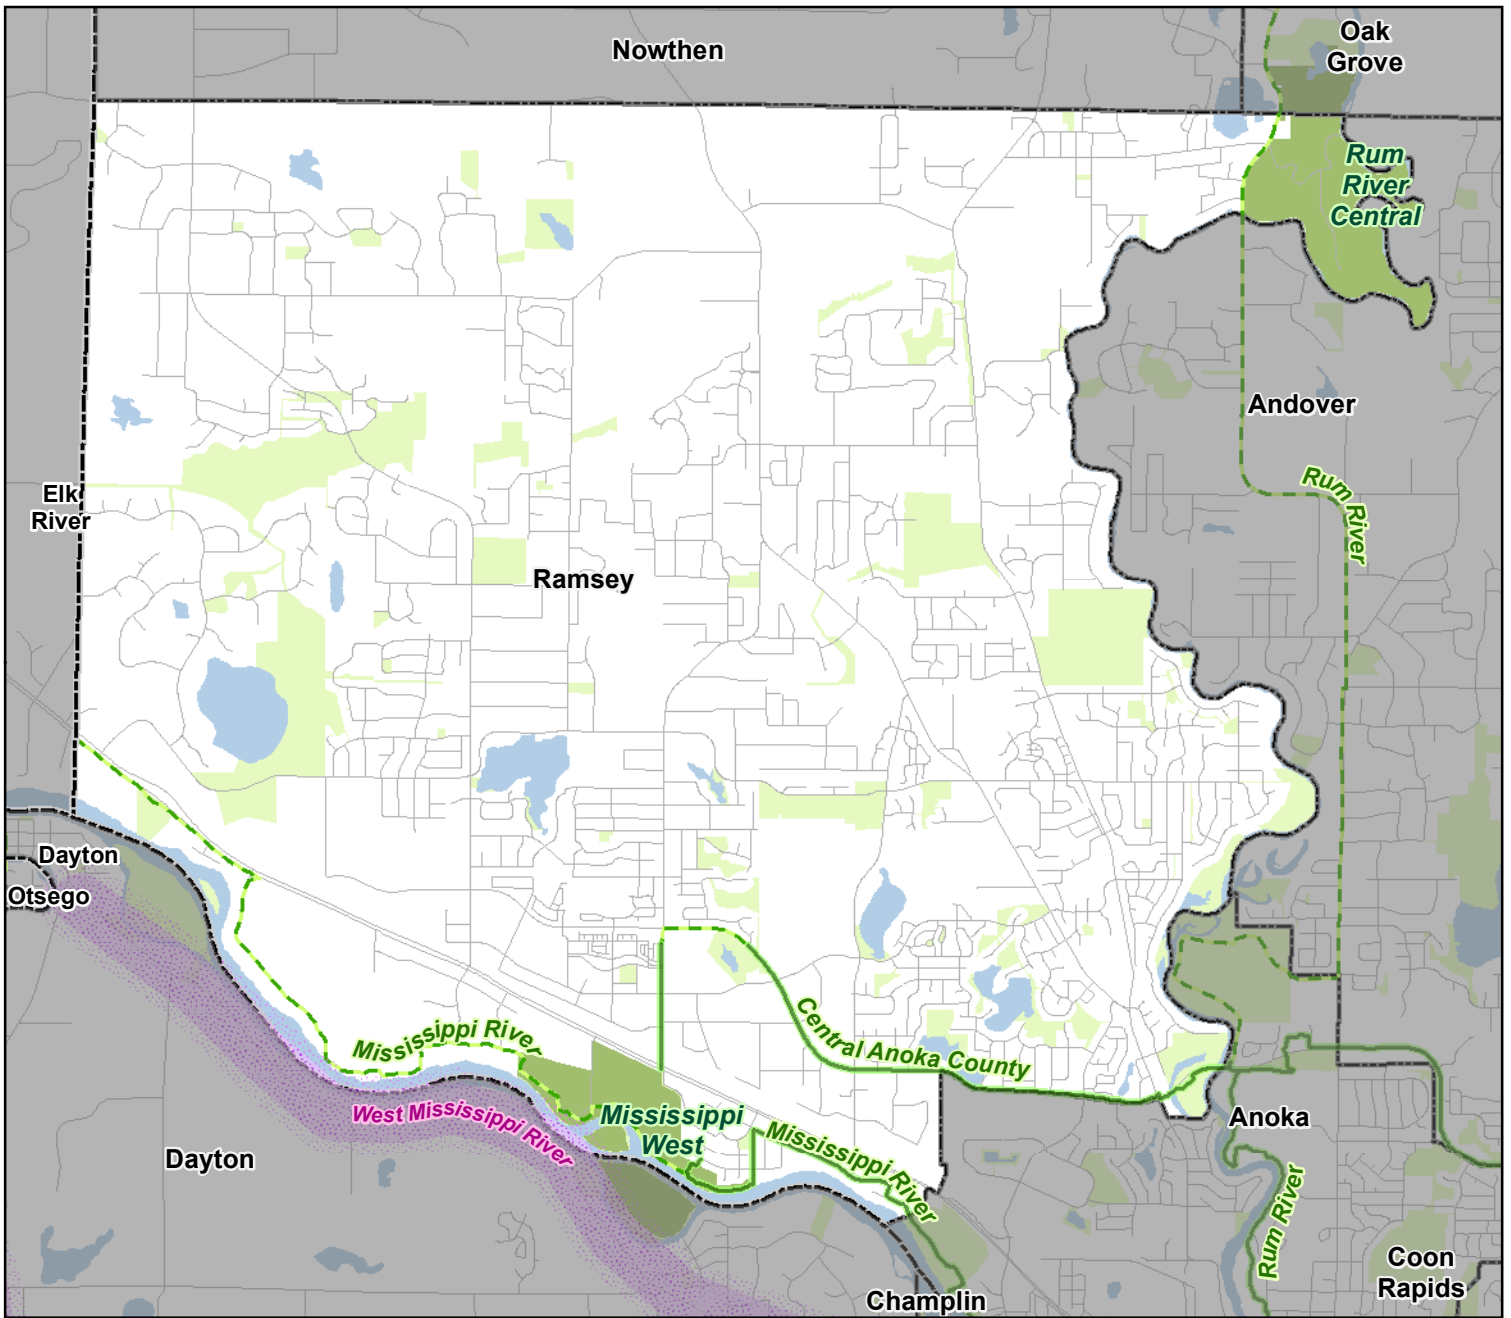

Regional Parks System

City of Ramsey, Anoka County

Regional Parks

- Existing
- In Master Plan
- Planned Parks and Reserves

Regional Trails

- Existing Regional Trails
- Planned Regional Trails
- Regional Trail Corridor Land

Regional Park Search Areas and Regional Trail Search Corridors

- Boundary Adjustments
- Search Areas
- Regional Trail Search Corridors
- Regional Trails - 2040 System Additions

- Minnesota Valley National Wildlife Refuge
- State Parks
- State Wildlife Management Areas (Publicly Accessible)
- Scientific and Natural Areas (SNA)
- Other Parks and Preserves
- Existing State Trails
- Street Centerlines (NCompass)
- Lakes and Major Rivers