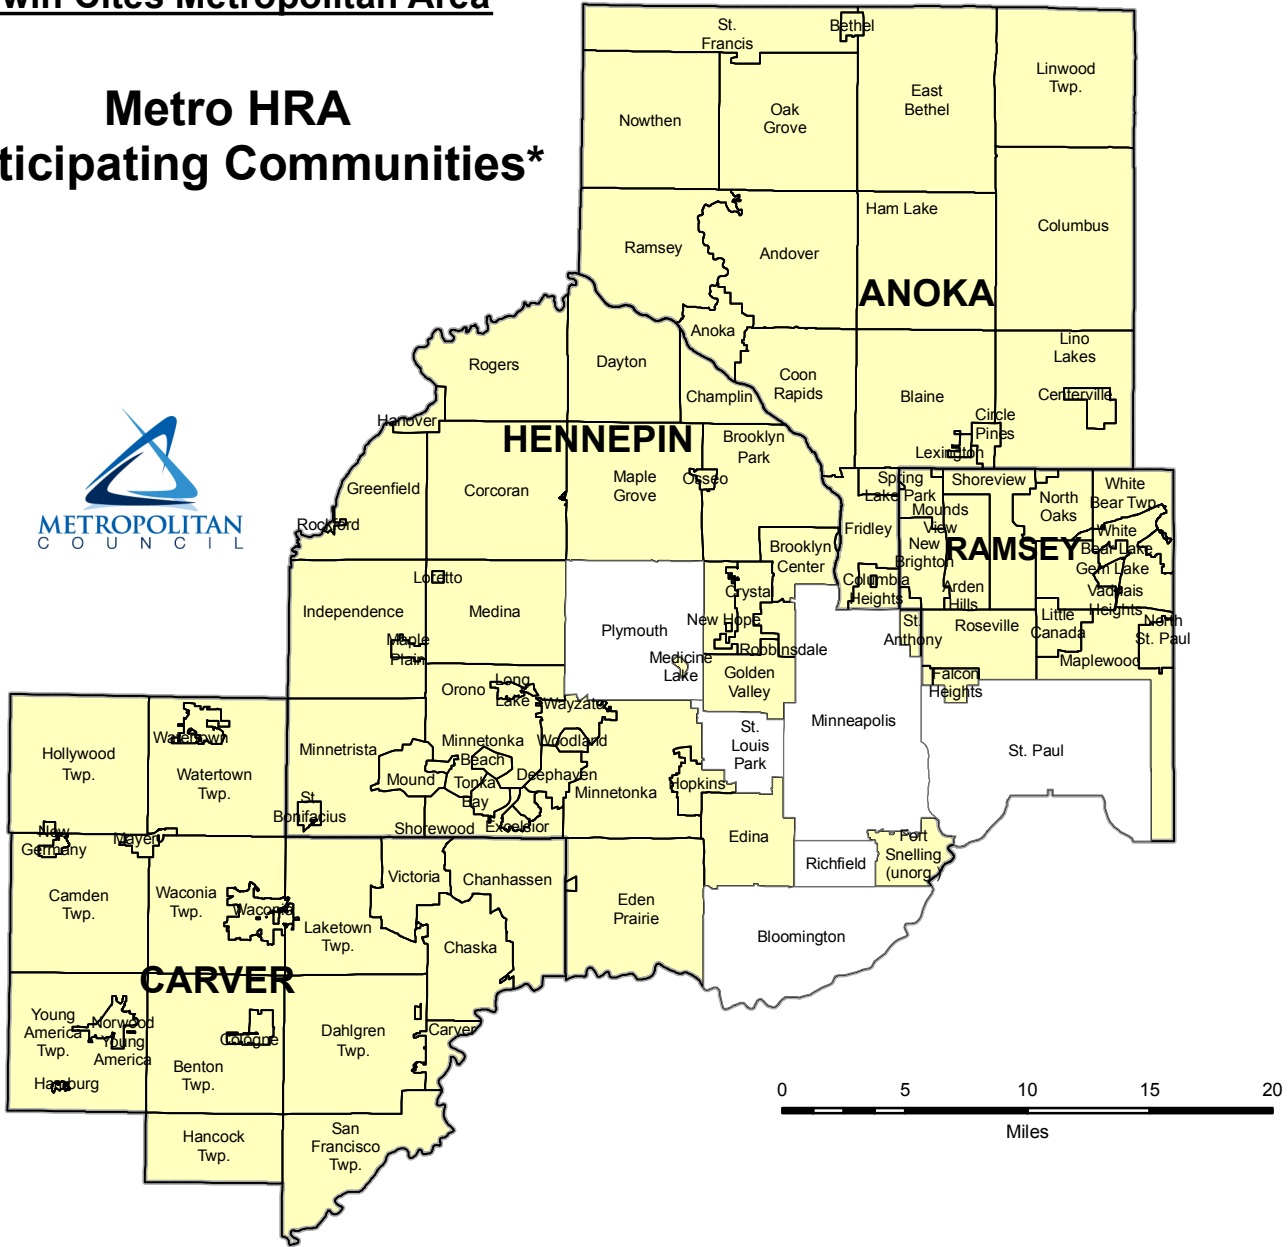

Twin Cities Metropolitan Area

Metro HRA Participating Communities*

- | | | | | | |
|------------------|----------------|----------------|-------------------|--------------------|---------------|
| Andover | Corcoran | Hanover | Minnnetonka | Roseville | Woodland |
| Anoka | Crystal | Hilltop | Minnnetonka Beach | San Francisco Twp. | Young America |
| Arden Hills | Dahlgren Twp. | Hollywood Twp. | Minnetrsta | Shoreview | |
| Benton Twp. | Dayton | Hopkins | Mound | Shorewood | |
| Bethel | Deephaven | Independence | Mounds View | Spring Lake Park | |
| Blaine | East Bethel | Lakewood Twp. | New Brighton | Spring Park | |
| Brooklyn Center | Eden Prairie | Lauderdale | New Germany | St. Anthony | |
| Brooklyn Park | Edina | Lexington | New Hope | St. Bonifacius | |
| Camden Twp. | Excelsior | Lino Lakes | North Oaks | St. Francis | |
| Carver | Falcon Heights | Linwood Twp. | North St. Paul | Tonka Bay | |
| Centerville | Fort Snelling | Little Canada | Norwood Young | Vadnais Heights | |
| Champlin | Fridley | Long Lake | Nowthen | Victoria | |
| Chanhassen | Gem Lake | Loretto | Oak Grove | Waconia | |
| Chaska | Golden Valley | Maple Grove | Orono | Waconia Twp. | |
| Circle Pines | Greenfield | Maple Plain | Osseo | Watertown | |
| Cologne | Greenwood | Maplewood | Ramsey | Watertown Twp. | |
| Columbia Heights | Ham Lake | Mayer | Robbinsdale | Wayzata | |
| Columbus | Hamburg | Medicine Lake | Rockford | White Bear Lake | |
| Coon Rapids | Hancock Twp. | Medina | Rogers | White Bear Twp. | |

* For some programs, the Metro HRA service area is expanded