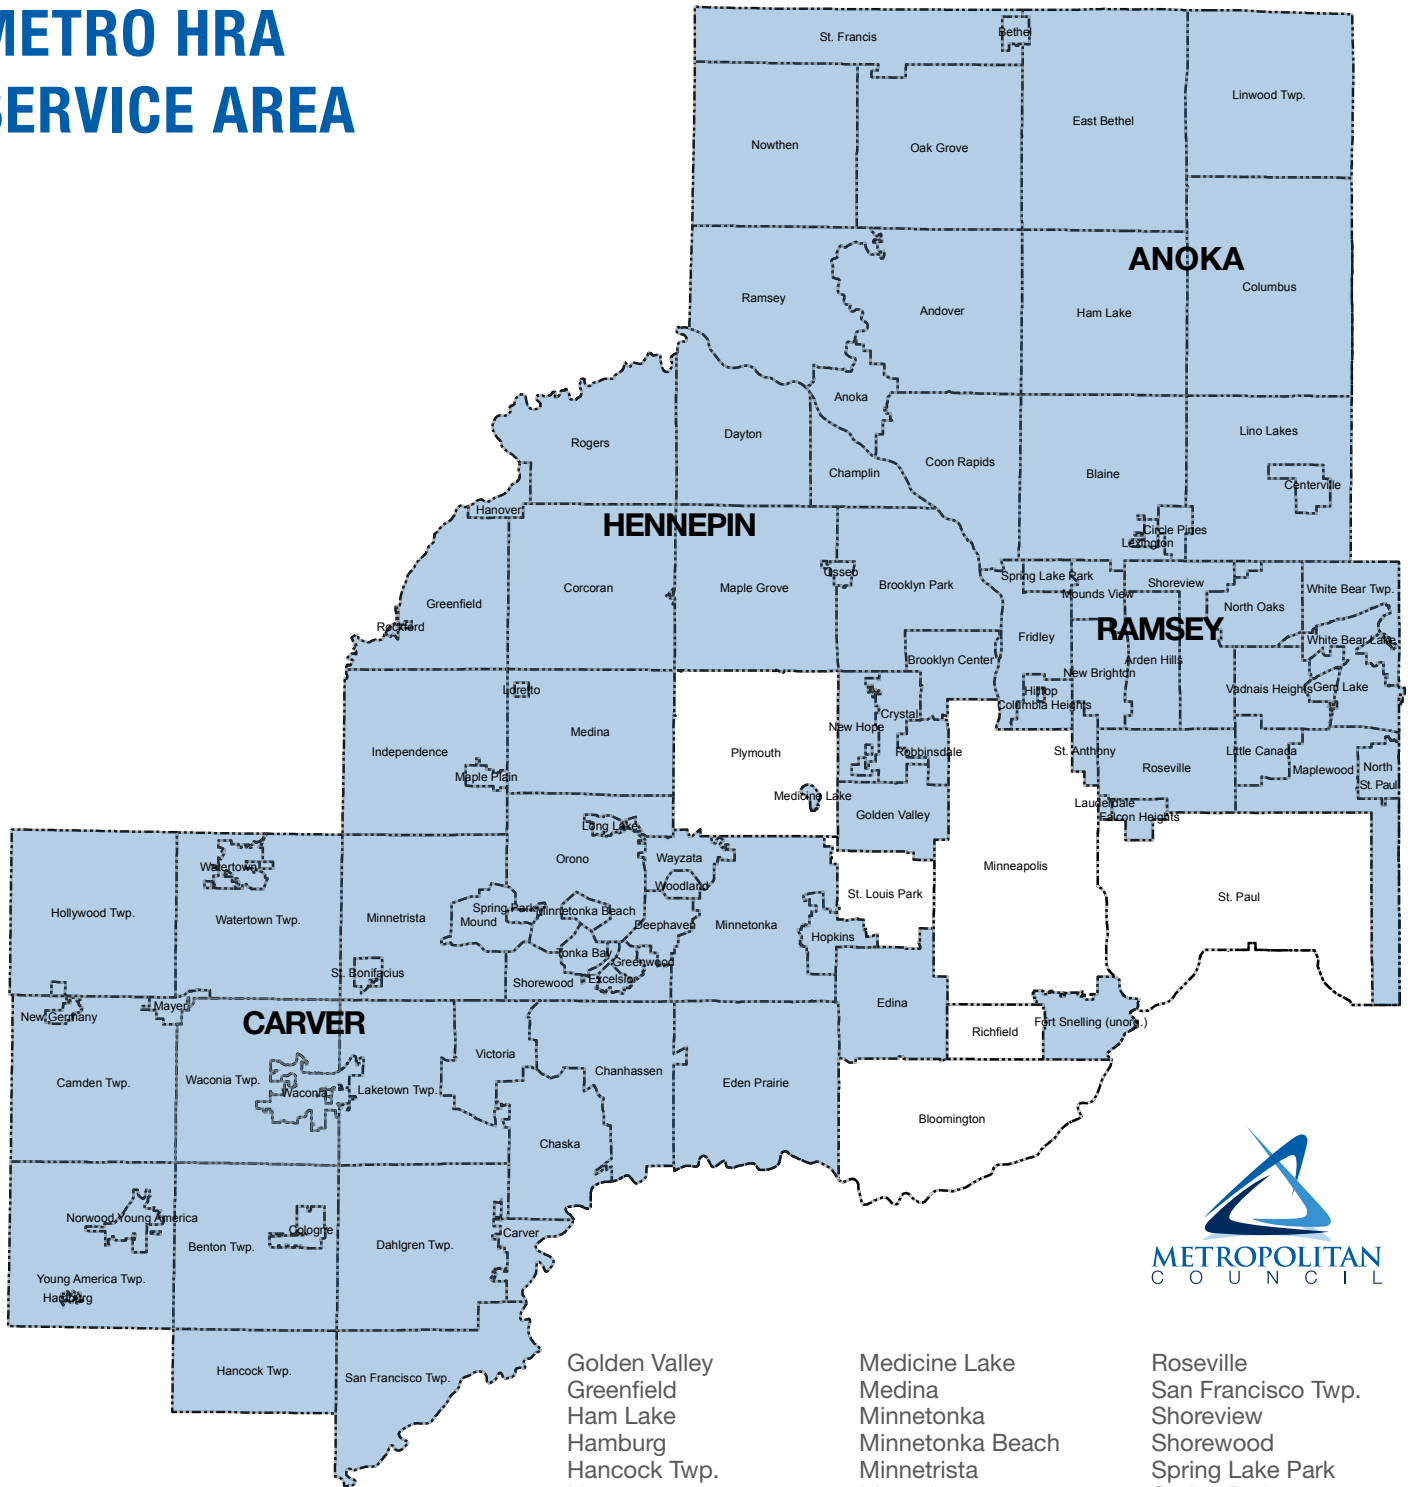

# METRO HRA SERVICE AREA

Andover  
Anoka  
Arden Hills  
Benton Twp.  
Bethel  
Blaine  
Brooklyn Center  
Brooklyn Park  
Camden Twp.  
Carver  
Centerville  
Champlin  
Chanhassen  
Chaska  
Cologne  
Columbia Heights

Columbus  
Coon Rapids  
Corcoran  
Crystal  
Dahlgren Twp.  
Dayton  
Deephaven  
East Bethel  
Eden Prairie  
Edina  
Excelsior  
Falcon Heights  
Fort Snelling  
Fridley  
Gem Lake

Golden Valley  
Greenfield  
Ham Lake  
Hamburg  
Hancock Twp.  
Hanover  
Hilltop  
Hollywood Twp.  
Hopkins  
Independence  
Laketown Twp.  
Lauderdale  
Lexington  
Lino Lakes  
Linwood Twp.  
Little Canada  
Long Lake  
Loretto  
Maple Grove  
Maple Plain  
Maplewood  
Mayer

Medicine Lake  
Medina  
Minnetonka  
Minnetonka Beach  
Minnetrissa  
Mound  
Mounds View  
New Brighton  
New Germany  
New Hope  
North Oaks  
North St. Paul  
Norwood Young  
America  
Nowthen  
Oak Grove  
Orono  
Osseo  
Ramsey  
Robbinsdale  
Rockford  
Rogers

Roseville  
San Francisco Twp.  
Shoreview  
Shorewood  
Spring Lake Park  
Spring Park  
St. Anthony  
St. Bonifacius  
St. Francis  
Tonka Bay  
Vadnais Heights  
Victoria  
Waconia  
Waconia Twp.  
Watertown  
Watertown Twp.  
Wayzata  
White Bear Lake  
White Bear Twp.  
Woodland  
Young America Twp.