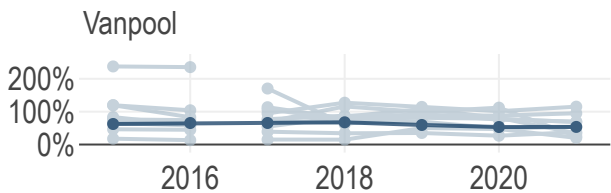

Fare recovery rates by peer and mode

Source: National Transit Database

All Modes

—●— Twin Cities —●— Peer regions