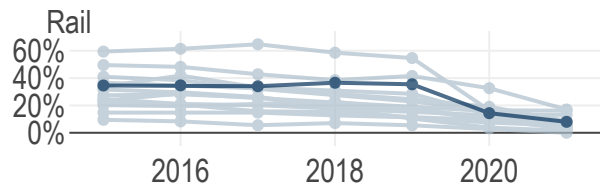

Fare recovery rates by peer and mode

Source: National Transit Database

All Modes

—●— Twin Cities —●— Peer regions