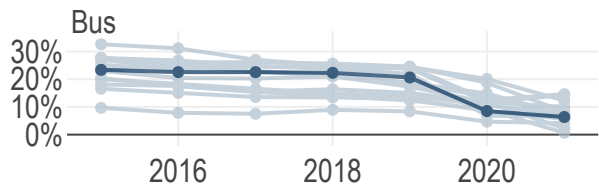

Fare recovery rates by peer and mode

Source: National Transit Database

All Modes

—●— Twin Cities —●— Peer regions