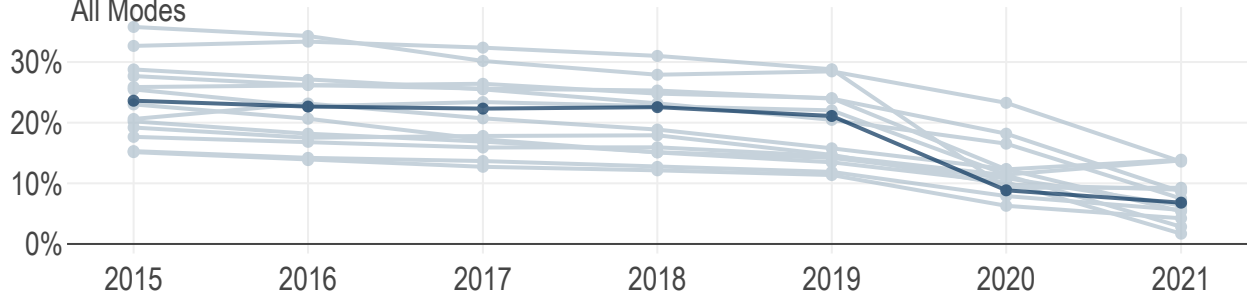

Fare recovery rates by peer and mode

Source: National Transit Database

All Modes

—●— Twin Cities —●— Peer regions