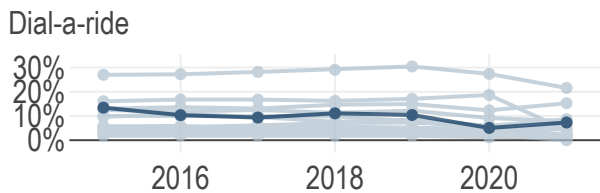

Fare recovery rates by peer and mode

Source: National Transit Database

All Modes

—●— Twin Cities —●— Peer regions