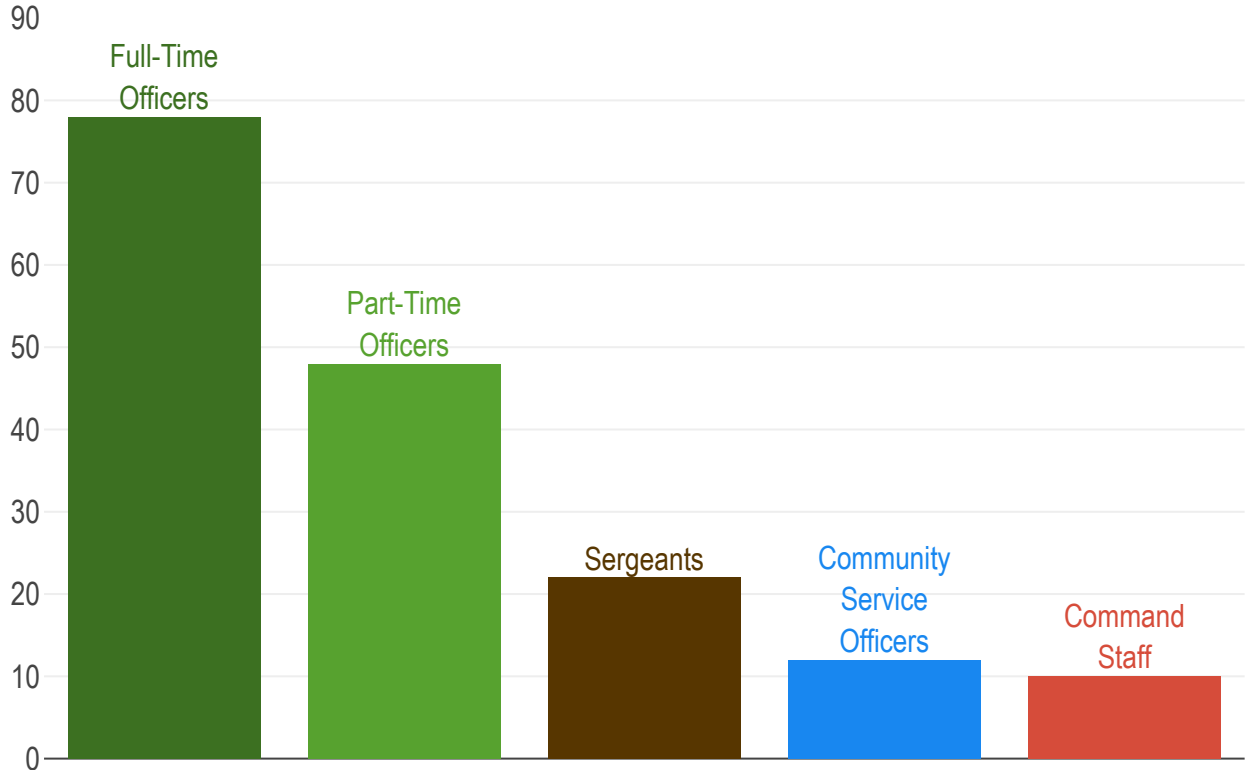

# Metro Transit Police workforce

December 2022

Employee Group