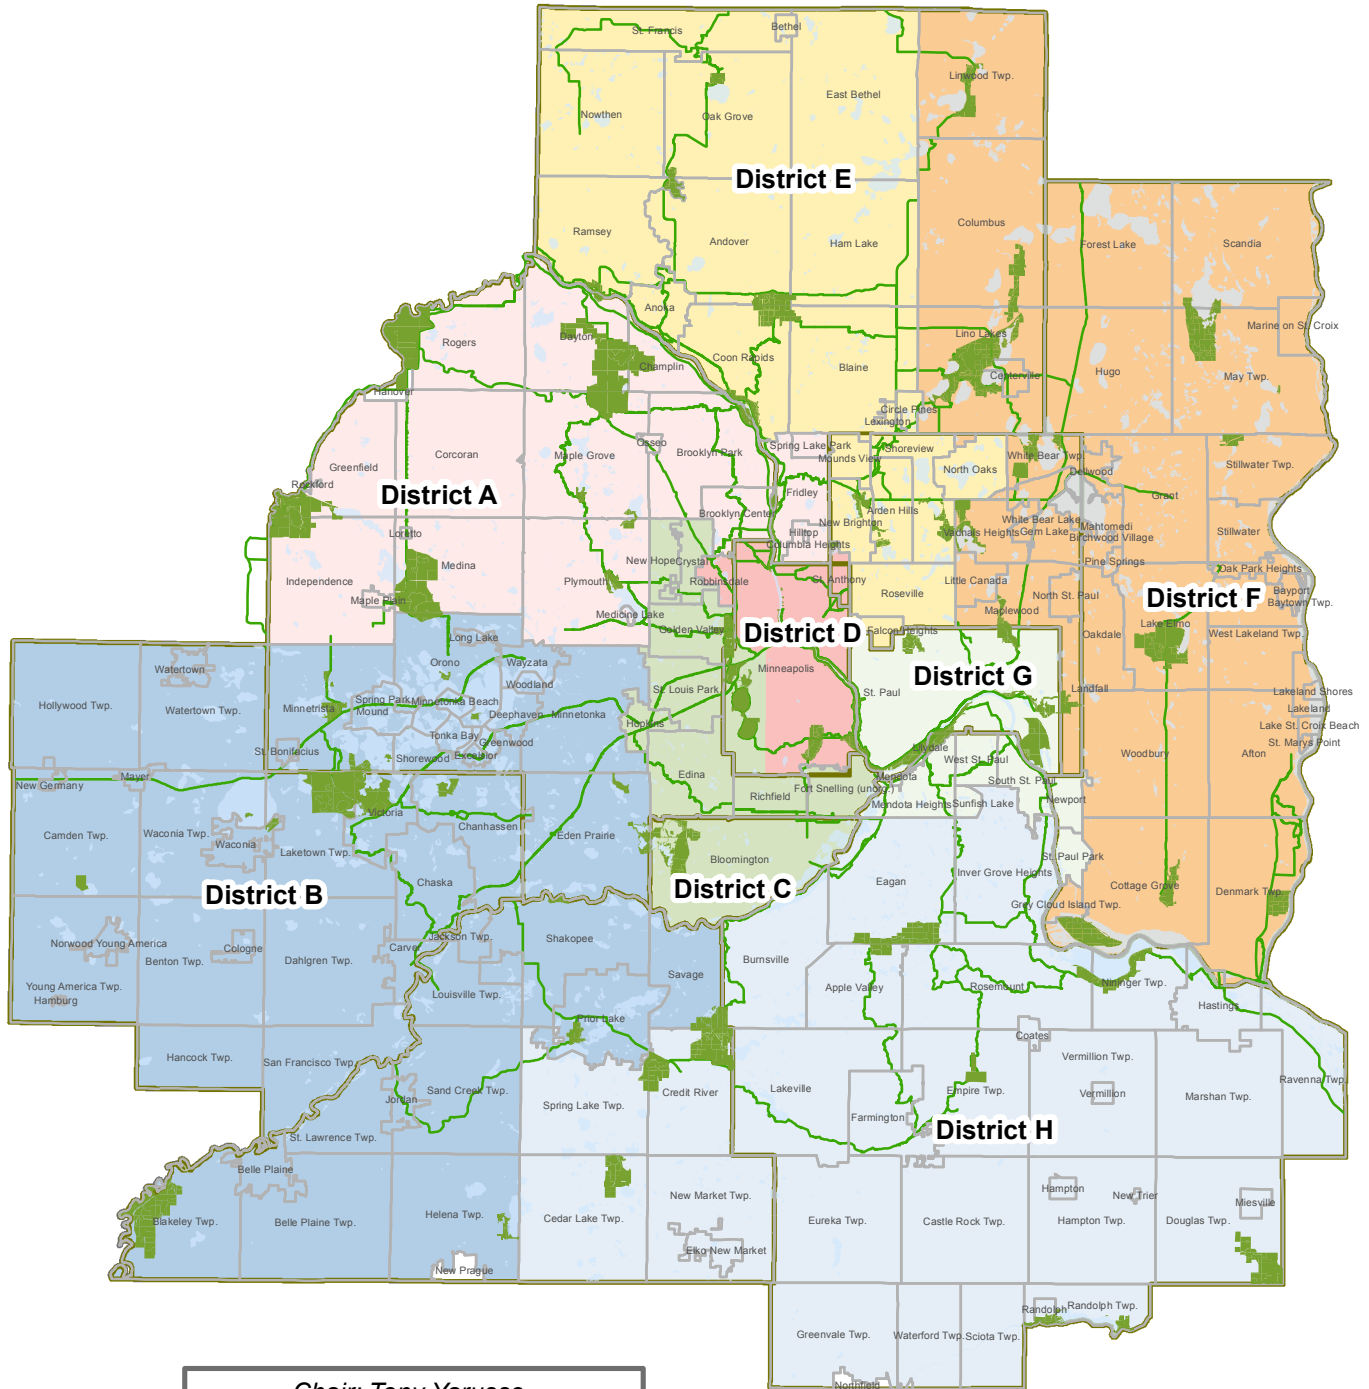

Metropolitan Parks and Open Space Commission Districts

Chair: Tony Yarusso

- District A Monica Dillenburg
- District B Robert Moeller
- District C Tess Bouska
- District D David Yakes

- District E Chris Suerig
- District F Cecily Harris
- District G Anthony Taylor
- District H Amanda Duerr