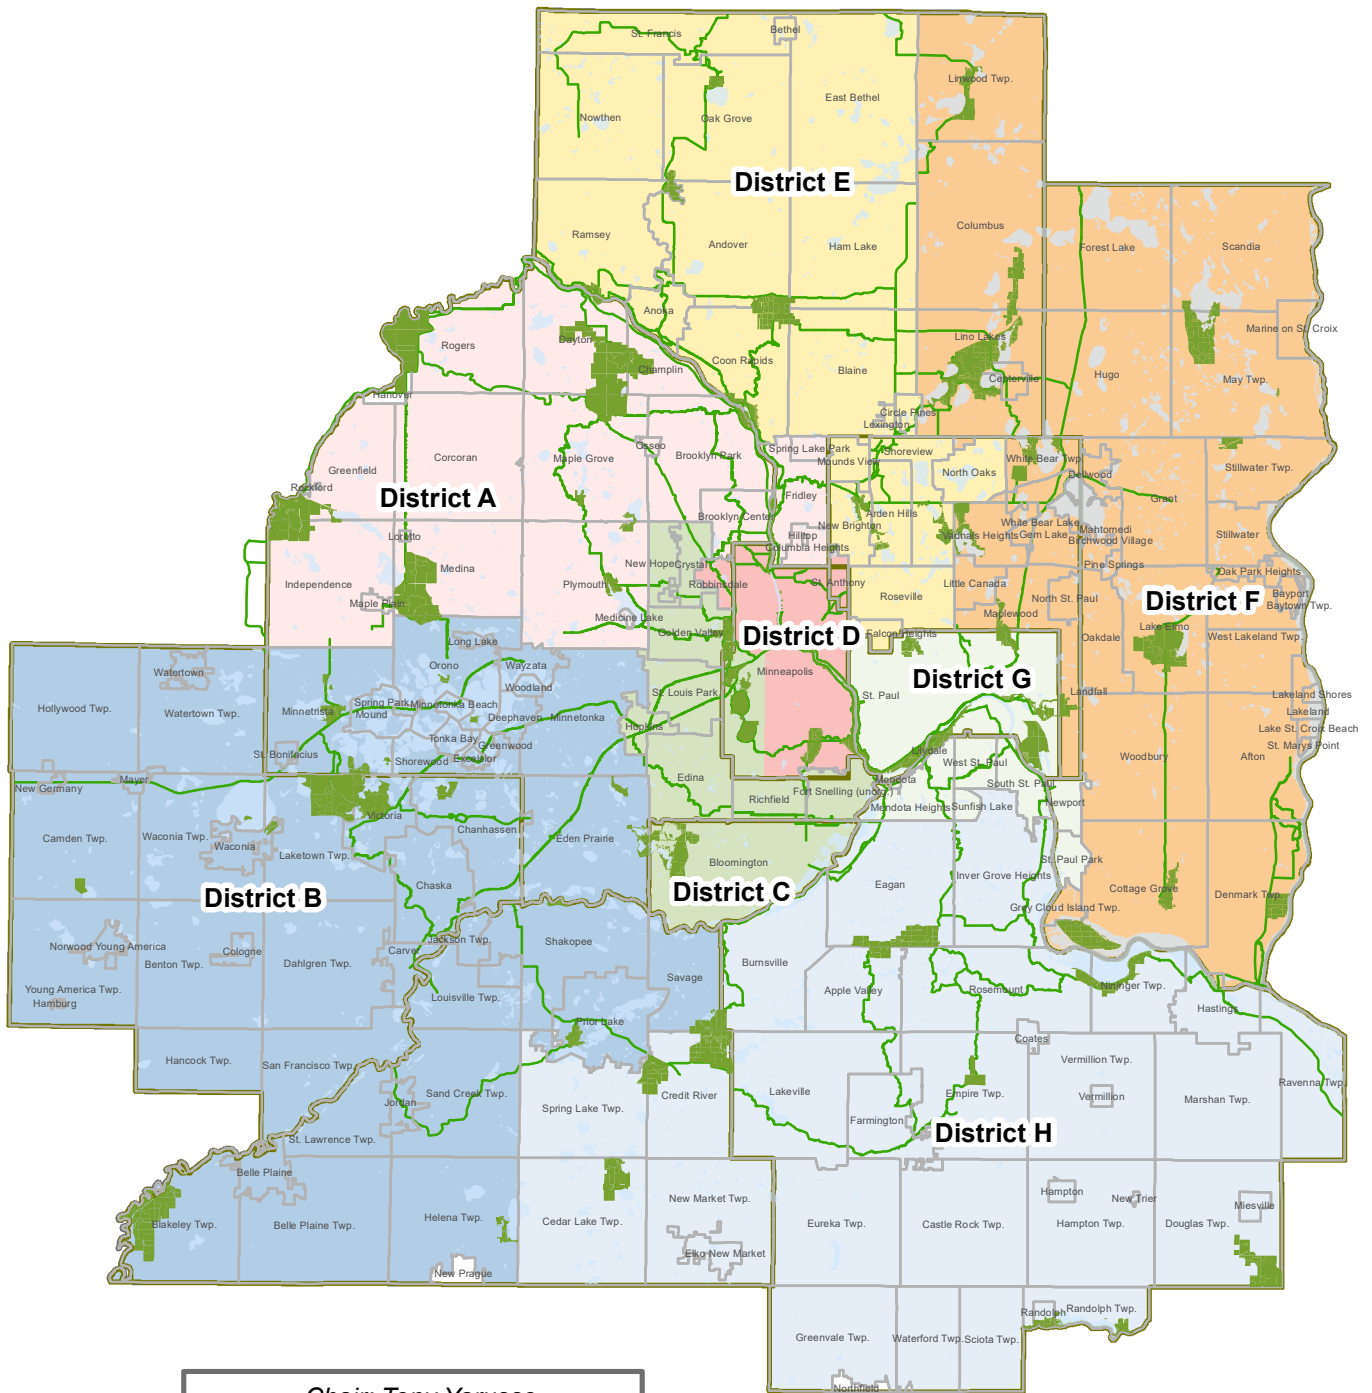

# Metropolitan Parks and Open Space Commission Districts

**Chair: Tony Yarusso**

District A Monica Dillenburg

District E Jeremy Peichel

District B Robert Moeller

District F Cecily Harris

District C Cana Yang

District G Anthony Taylor

District D Assata Brown

District H Todd Kemery