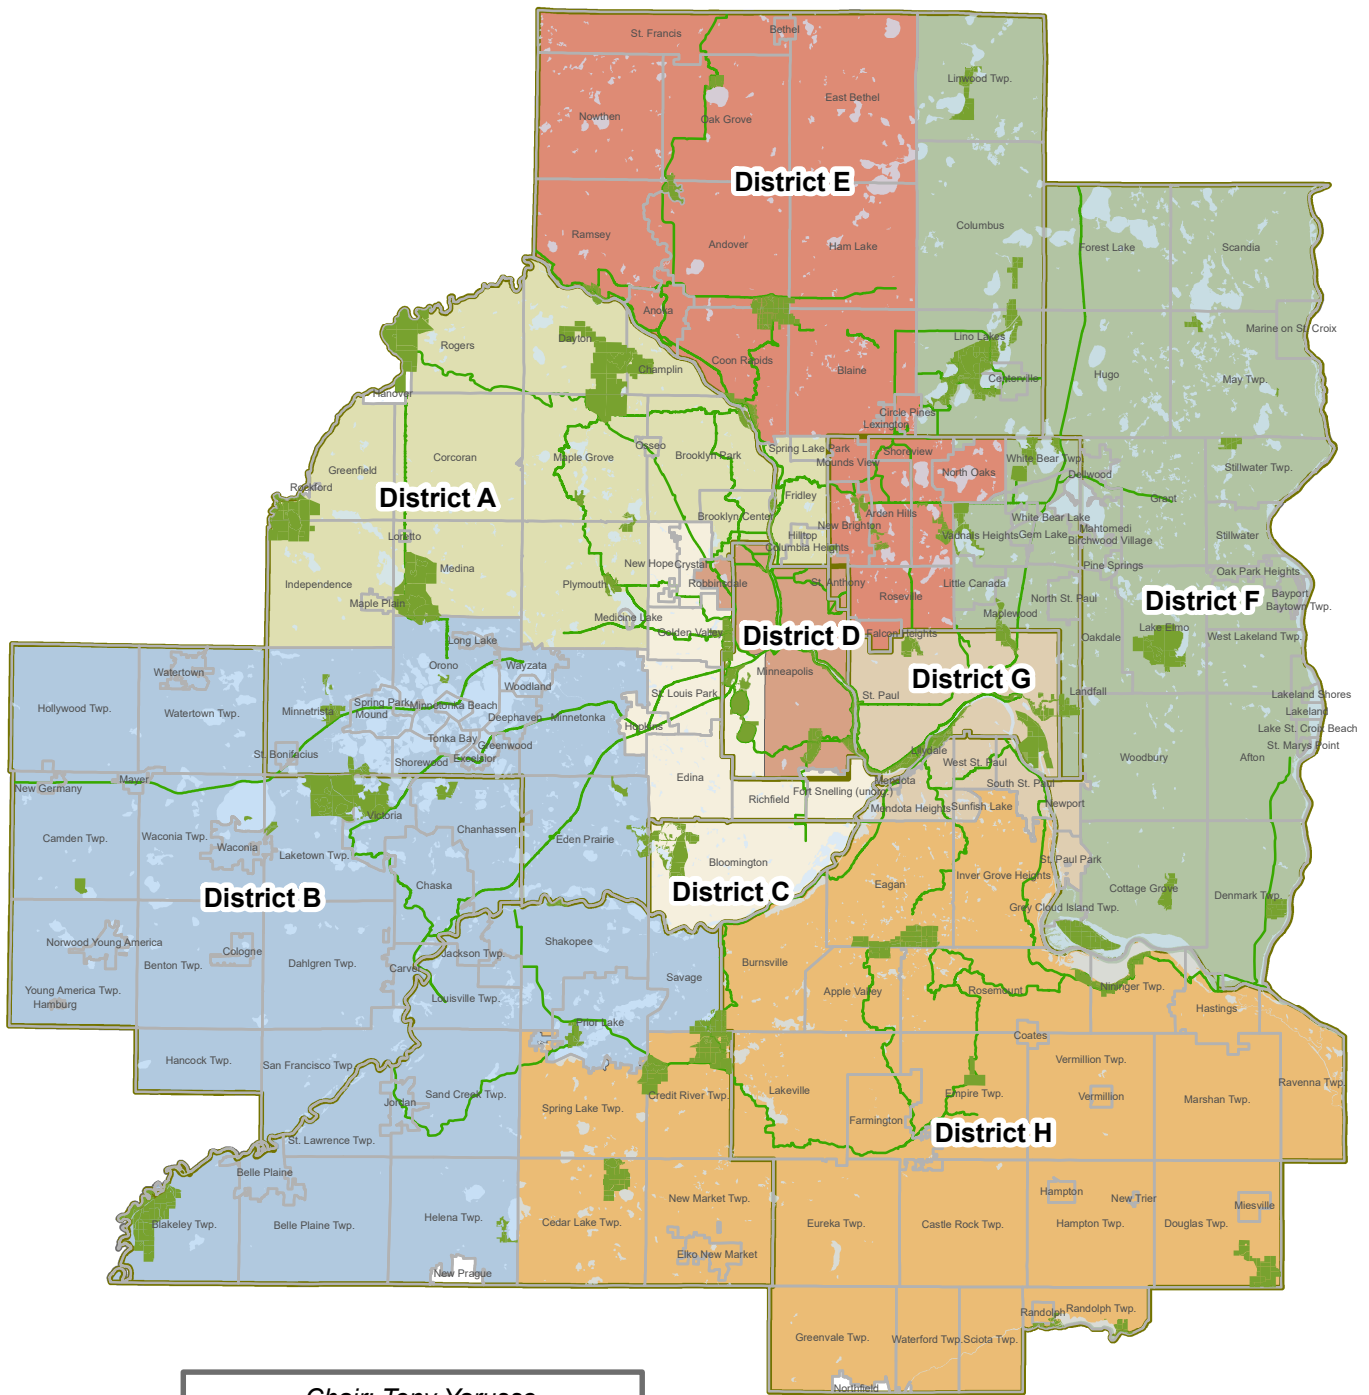

Metropolitan Parks and Open Space Commission Districts

Chair: Tony Yarusso

- District A Rick Theisen
- District B Robert Moeller
- District C Margie Andreason
- District D Catherine Fleming

- District E Jeremy Peichel
- District F Cecily Harris
- District G Anthony Taylor
- District H Todd Kemery