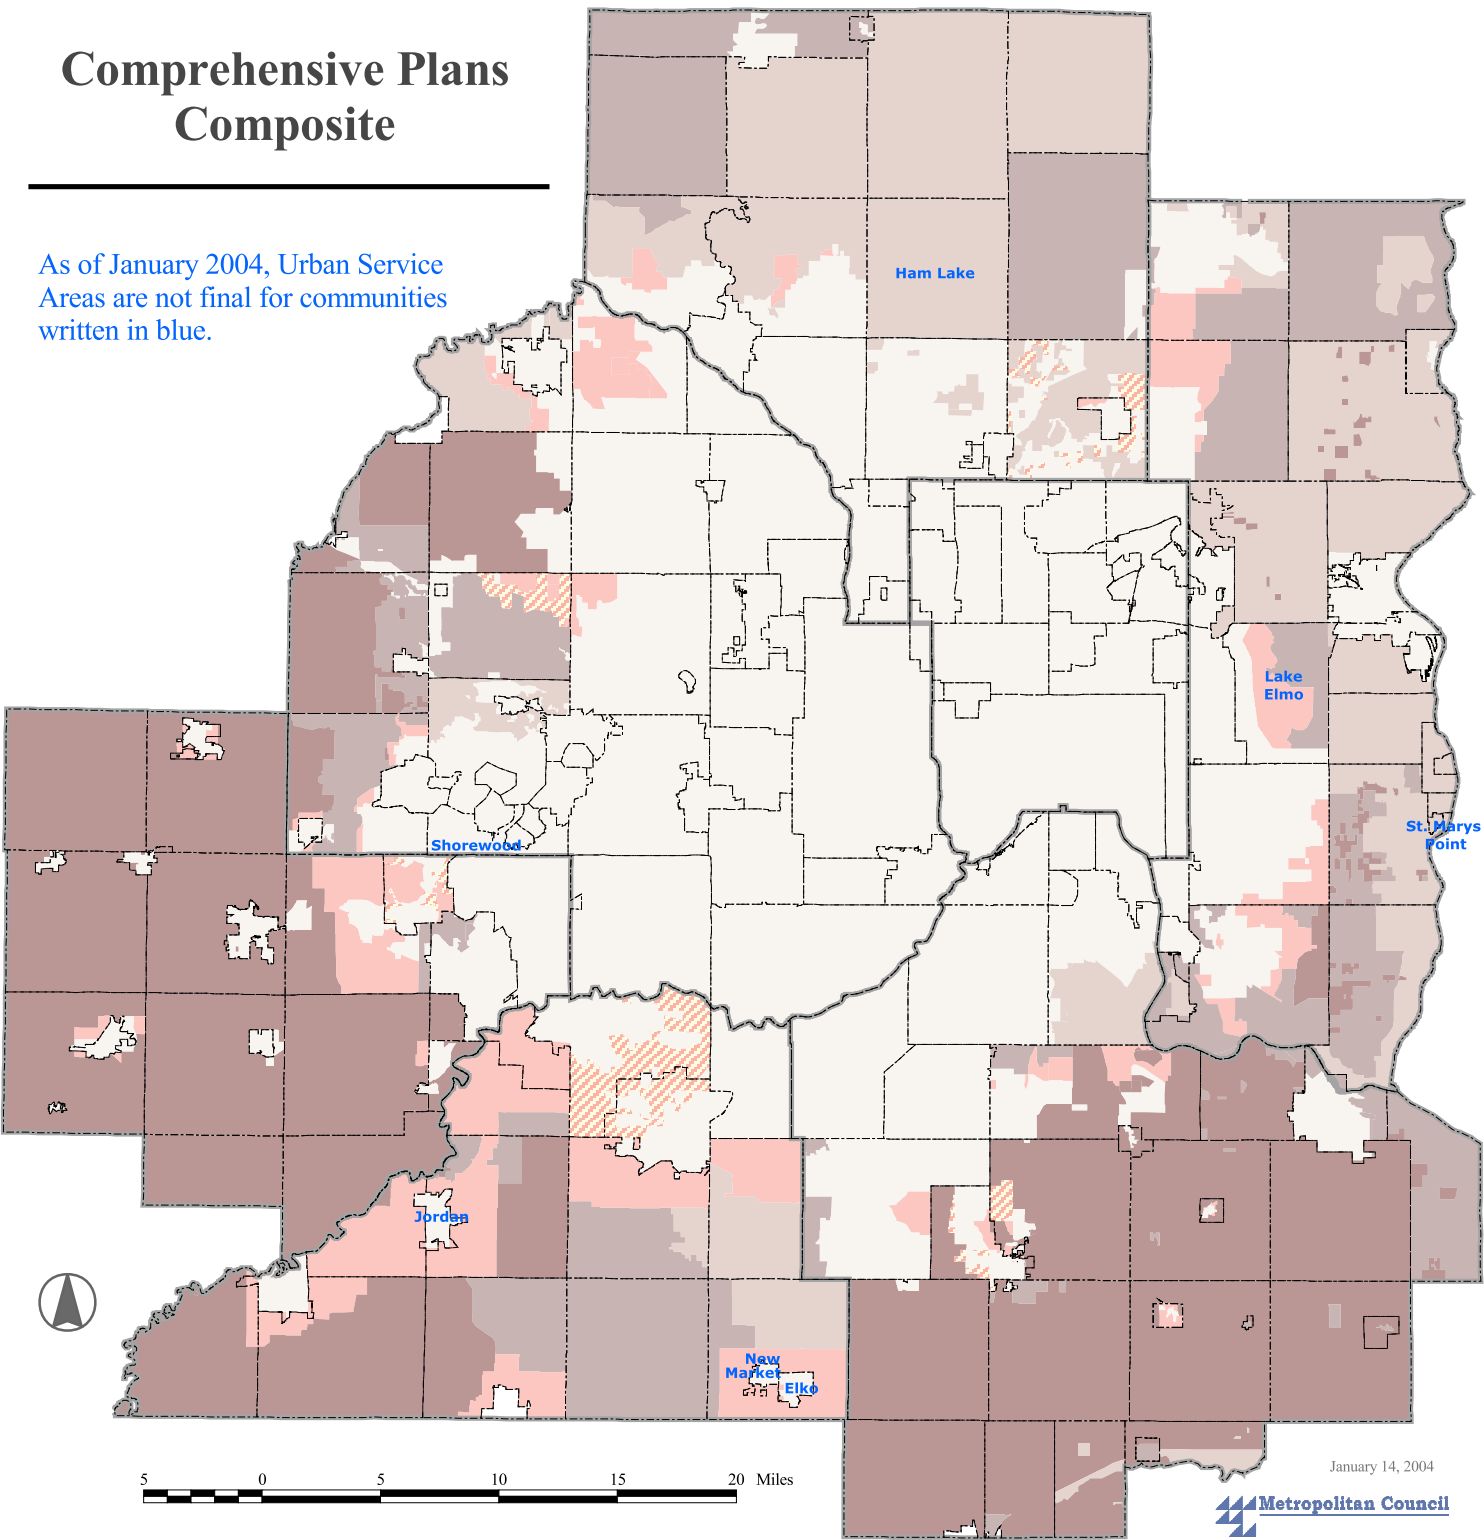

Comprehensive Plans Composite

As of January 2004, Urban Service Areas are not final for communities written in blue.

NOTE: This map is not a legal document. The Metropolitan Urban Service Areas (MUSA) shown are compiled from each community's comprehensive plan. It may not include all amendments to each comprehensive plan. This map shows areas of "Undesignated MUSA" found in some communities. An agreed upon acreage within these areas are to be added to the 2020 MUSA and will be updated by the community on an annual basis. For exact MUSA information, please contact the community.