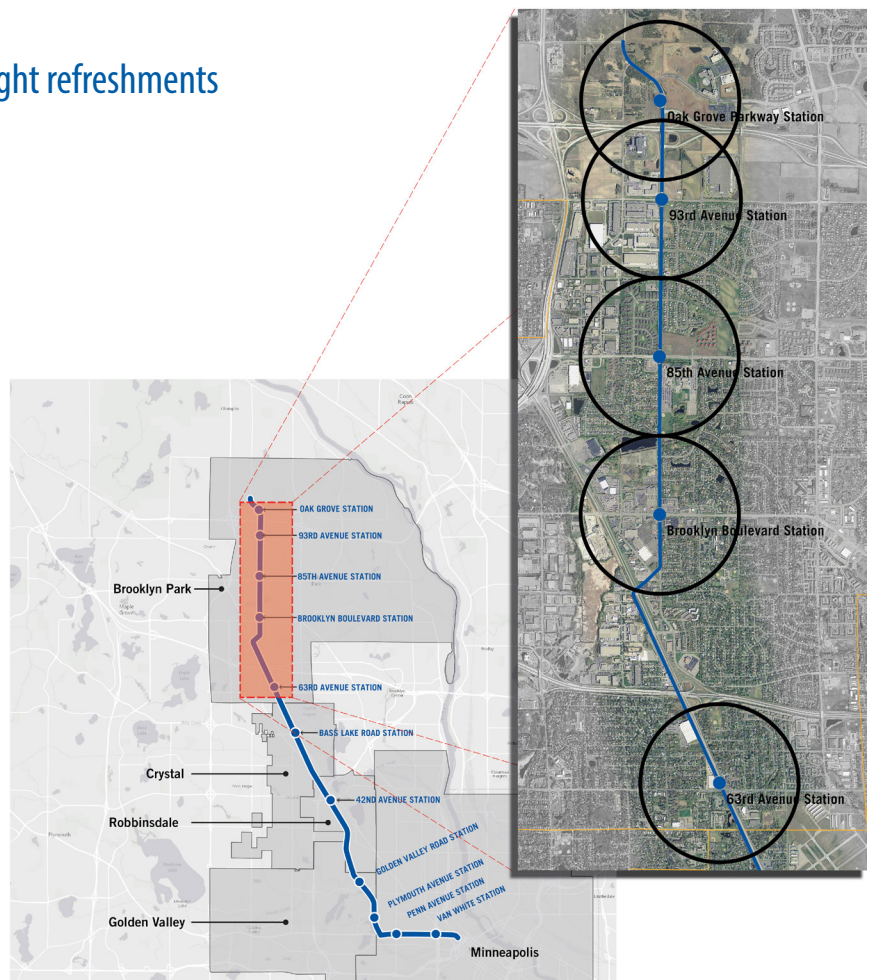

HELP MAKE THE MOST OF LIGHT RAIL TRANSIT IN BROOKLYN PARK – JOIN US FOR A COMMUNITY WORKSHOP!

Brooklyn Park Community Activity Center
5600 85th Ave. N., Brooklyn Park 55443

Map: www.goo.gl/JqdyrC - Metro Transit bus routes 723, 760

WEDNESDAY, JUNE 17

5:30 to 6:00 p.m. Sign in, view displays, light refreshments

6:00 to 6:30 p.m. Presentation

6:30 to 8:00 p.m. Workshop

- Share what's important about your neighborhood – and ideas for making it better.
- Explore ways to create connections to proposed light rail transit (LRT) stations:
 - 63rd Avenue
 - Brooklyn Boulevard
 - 85th Avenue
 - 93rd Avenue
 - Oak Grove Parkway
- Get an update on the METRO Blue Line Extension project and view alignment plans.

Brooklyn Park 