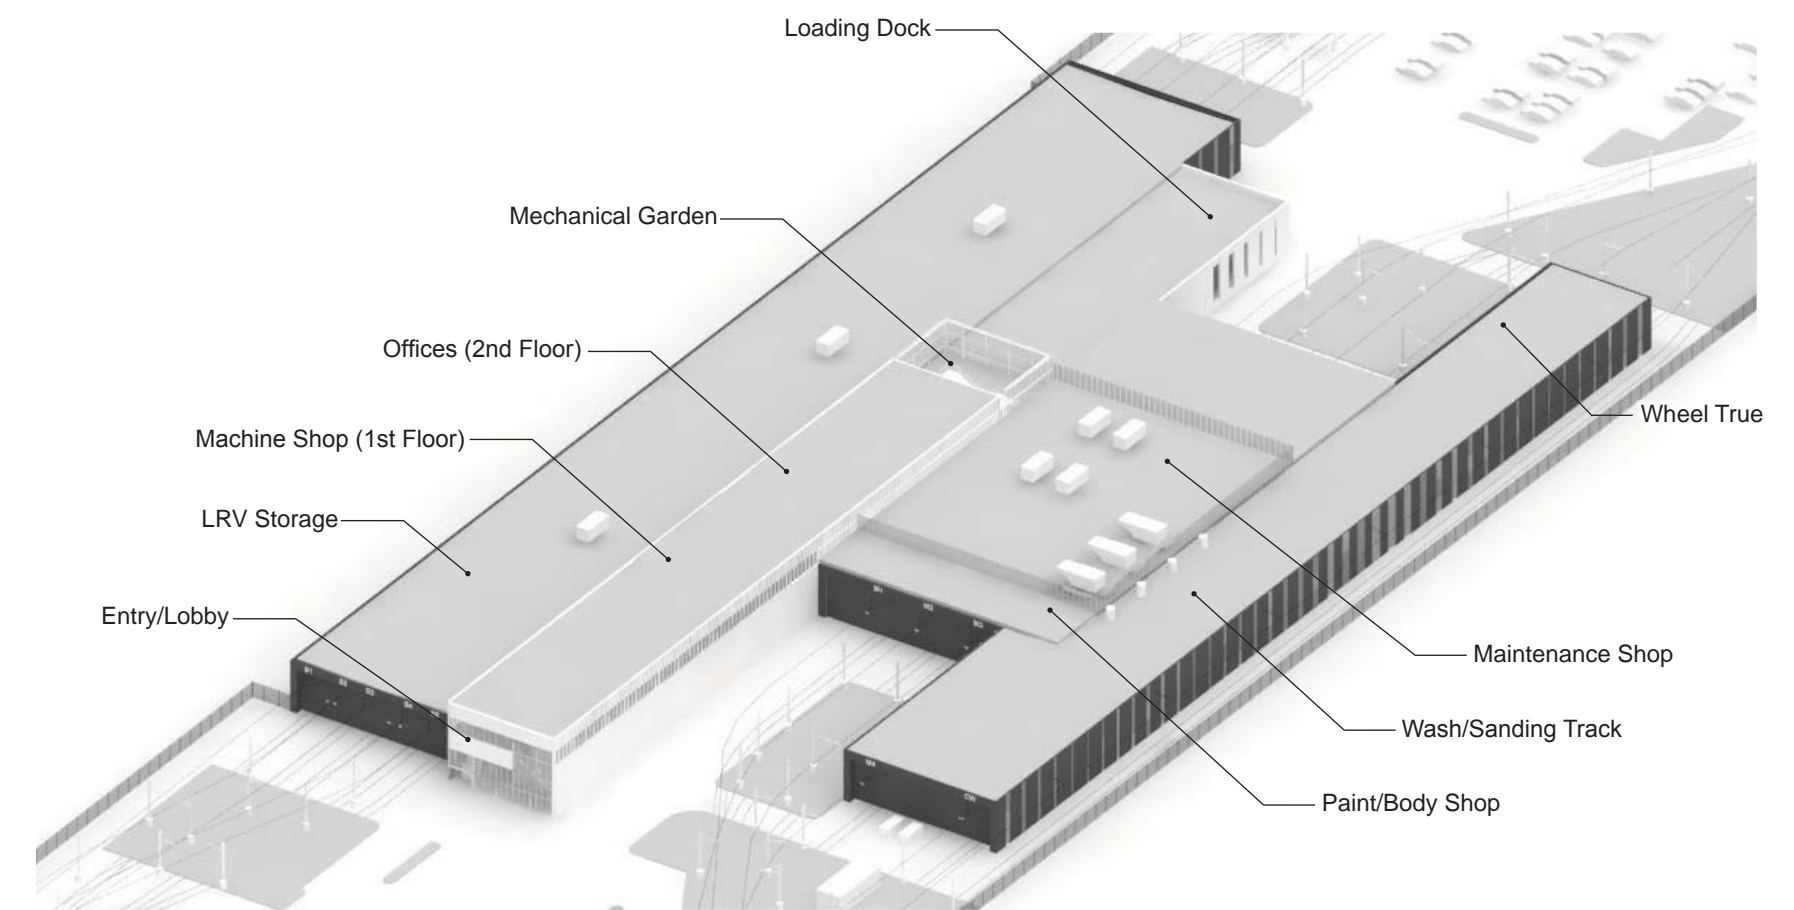

# Blue Line LRT Extension

## BROOKLYN PARK OPERATIONS AND MAINTENANCE FACILITY (OMF)

Context Plan

Site Plan

Aerial Perspective

West elevation from Three Rivers Park

Southwest view from Xylon Ave N

View from entry gate

View of Southeast corner

View of main entry

**DRAFT**  
WORK IN PROCESS