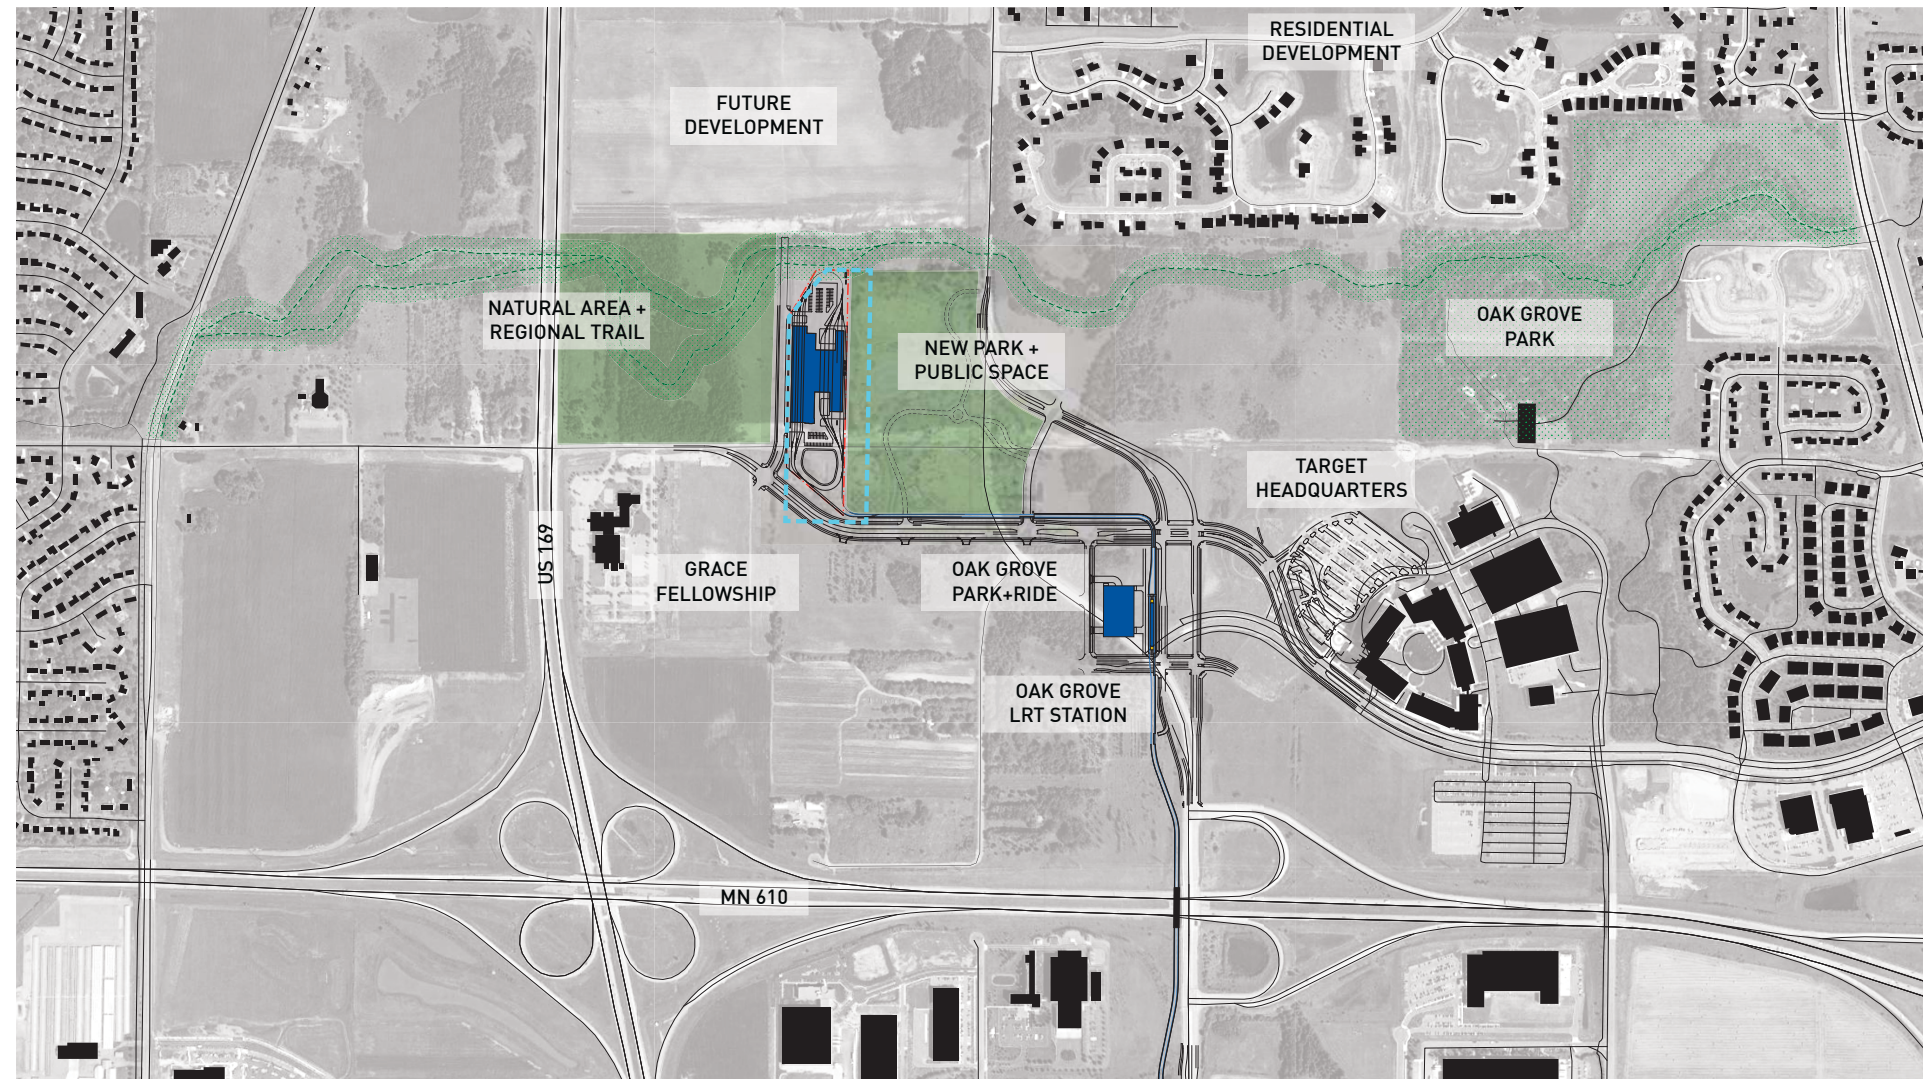

# Blue Line LRT Extension

## BROOKLYN PARK OPERATIONS AND MAINTENANCE FACILITY (OMF)

Context Plan

Site Plan

Aerial Perspective

West elevation from Three Rivers Park

Southwest view from Xylon Ave N

View from entry gate

View of Southeast corner

View of main entry

**DRAFT**  
WORK IN PROCESS