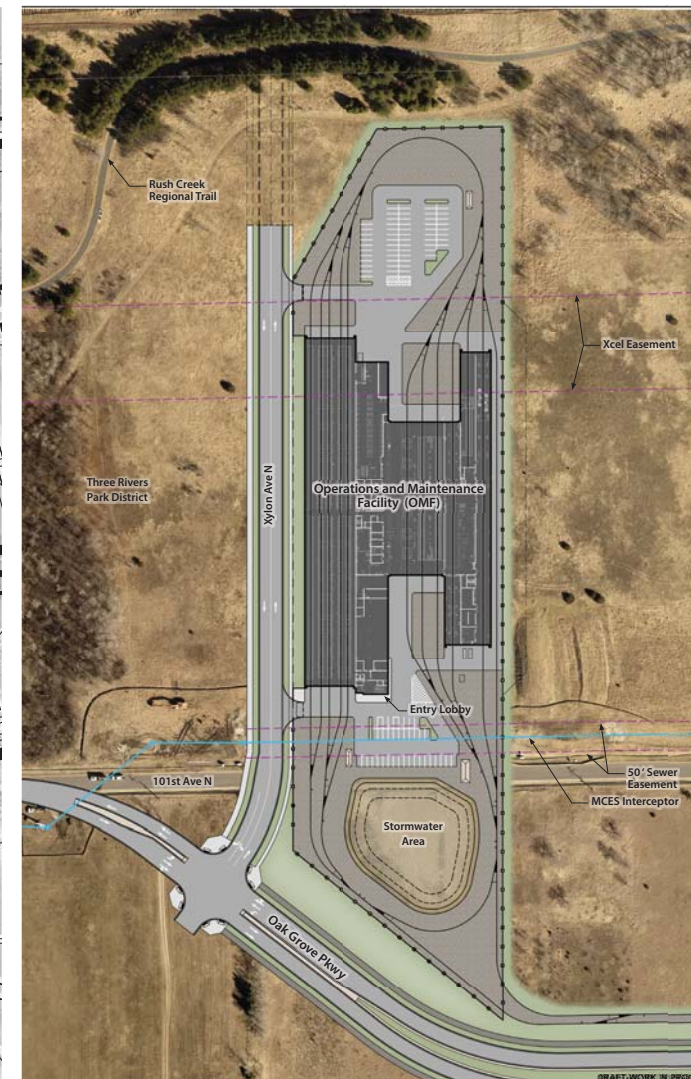

# Blue Line LRT Extension

## BROOKLYN PARK OPERATIONS AND MAINTENANCE FACILITY (OMF)

Context Plan

Site Plan

Aerial Perspective

West elevation from Three Rivers Park

Southwest view from Xylon Ave N

View from entry gate

View of Southeast corner

View of main entry

**DRAFT**  
WORK IN PROCESS