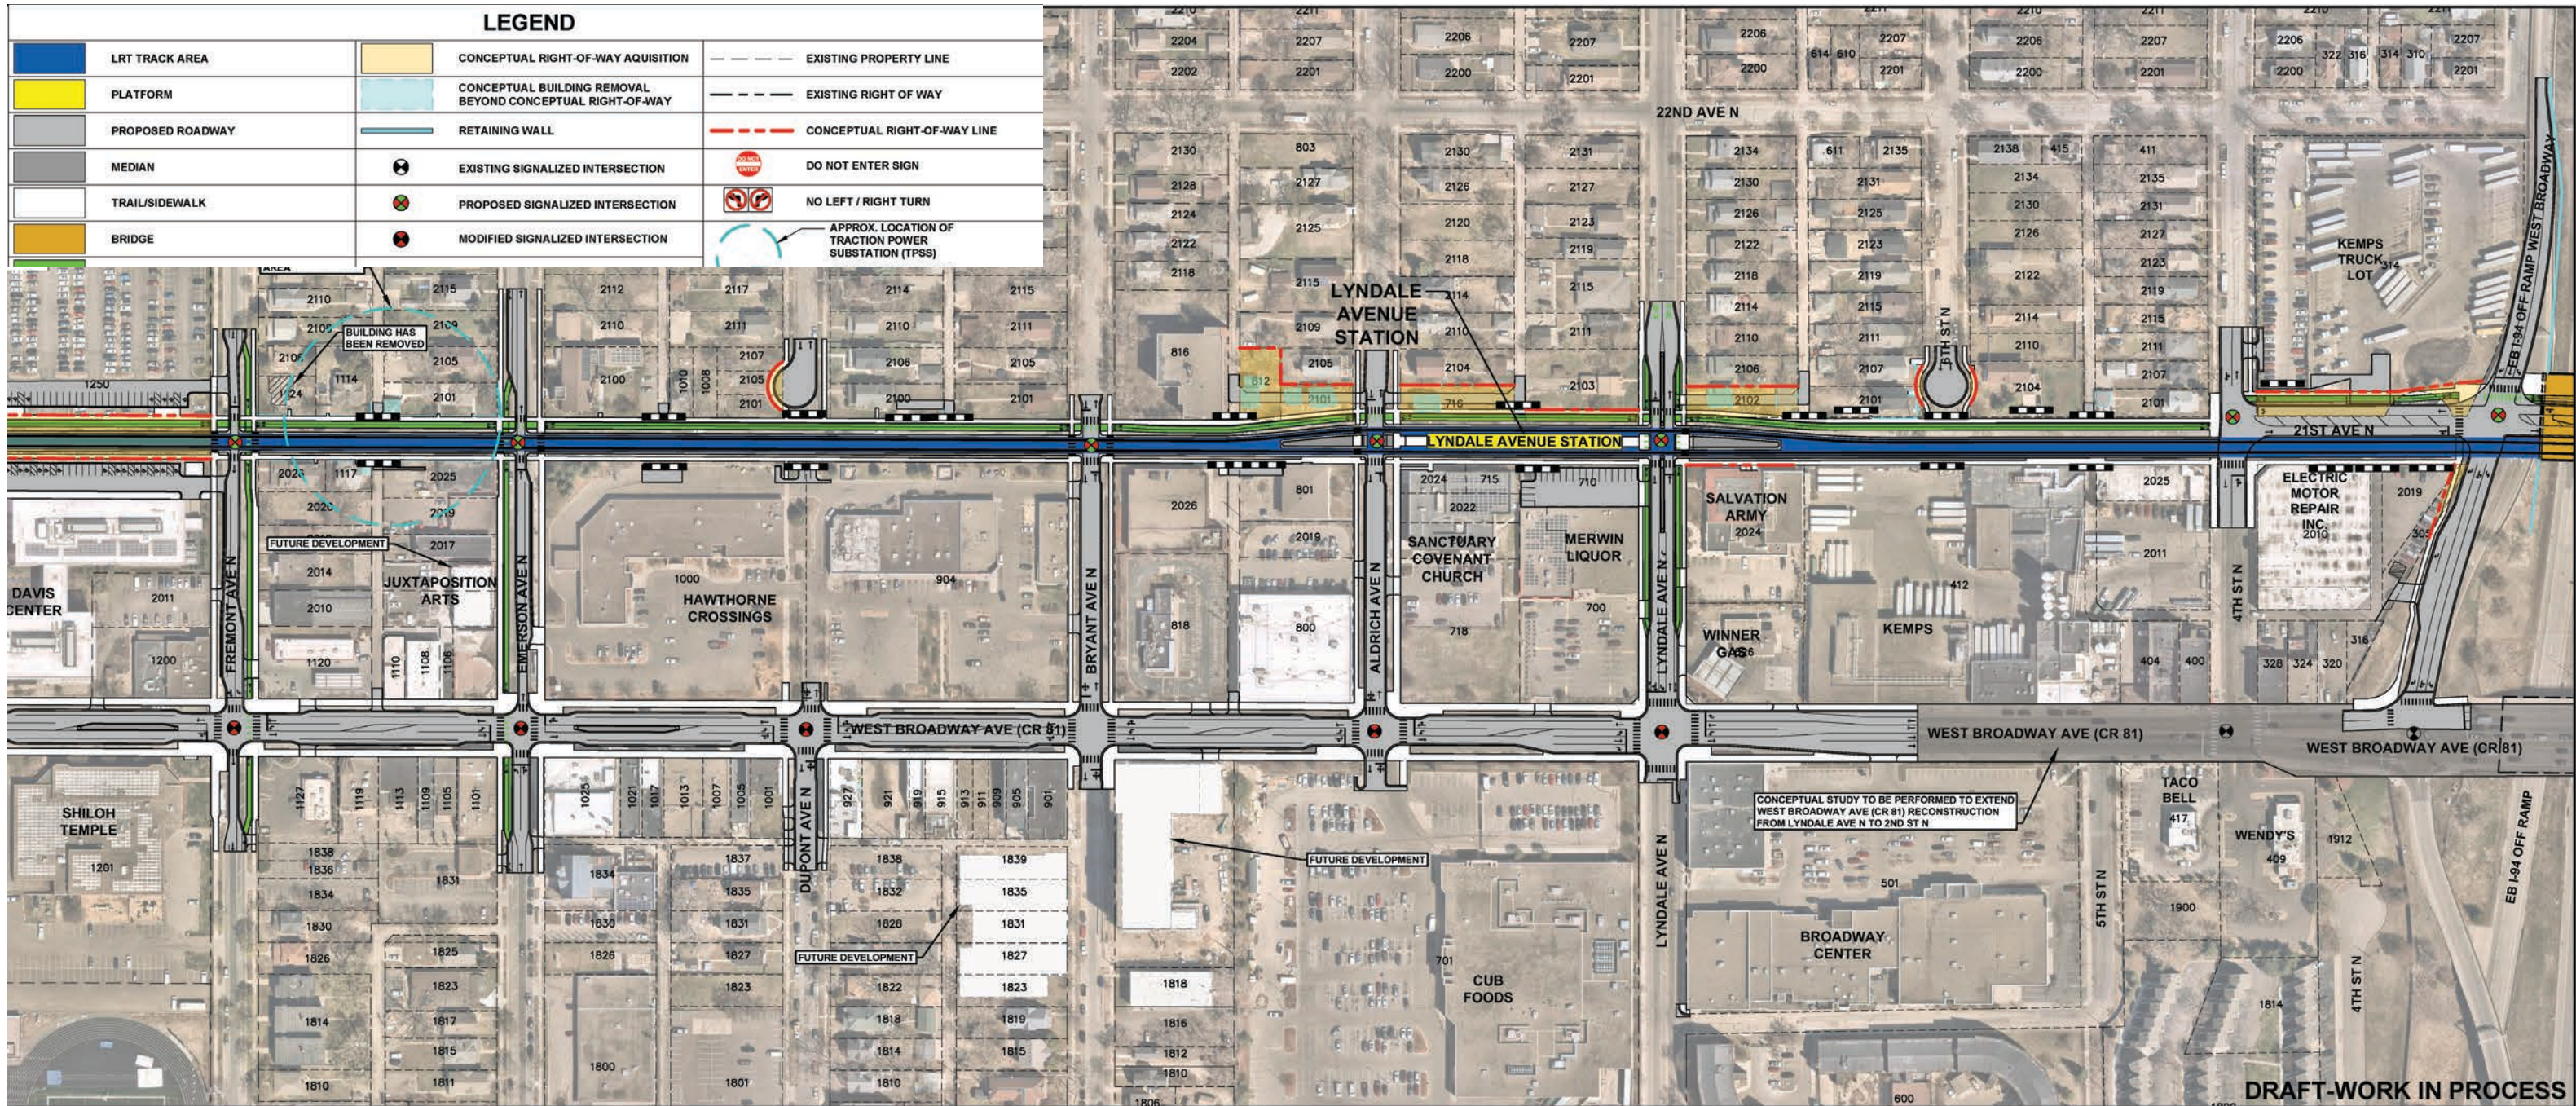

CITY OF MINNEAPOLIS

PENN AVENUE STATION (1 OF 2)

KEY MAP

CITY OF MINNEAPOLIS

PENN AVENUE STATION (2 OF 2)

CITY OF MINNEAPOLIS

JAMES AVENUE STATION

CITY OF MINNEAPOLIS

LYNDALE AVENUE STATION

CITY OF MINNEAPOLIS

WASHINGTON AVENUE

CITY OF MINNEAPOLIS

PLYMOUTH AVENUE STATION

CITY OF MINNEAPOLIS TARGET FIELD STATION