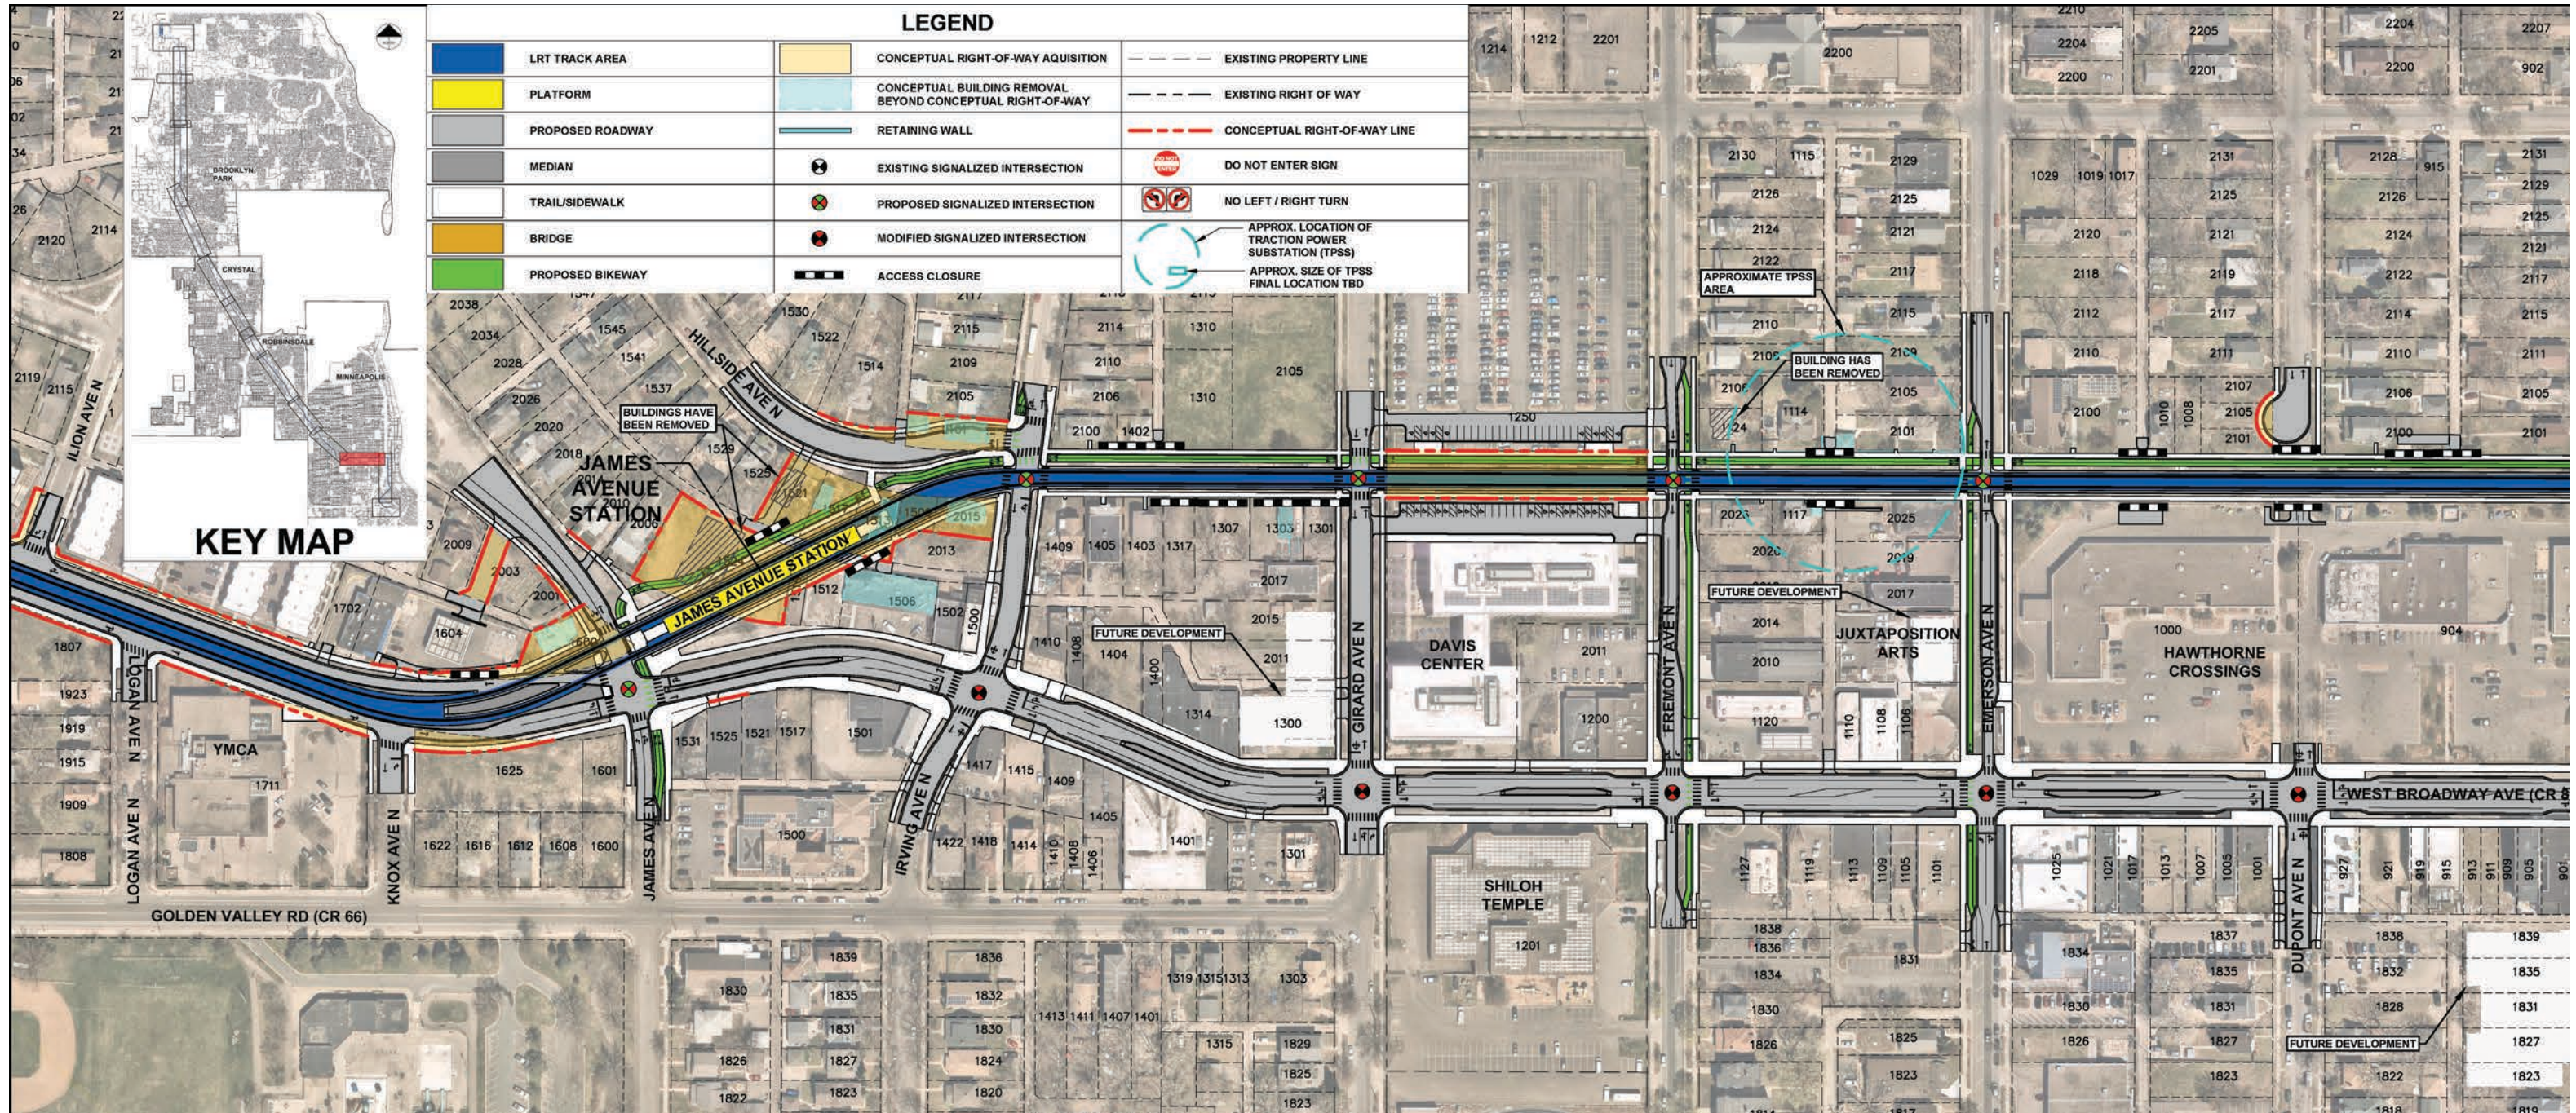

CITY OF MINNEAPOLIS

PENN AVENUE STATION (1 OF 2)

KEY MAP

CITY OF MINNEAPOLIS

PENN AVENUE STATION (2 OF 2)

CITY OF MINNEAPOLIS

JAMES AVENUE STATION

CITY OF MINNEAPOLIS

LYNDALE AVENUE STATION

CITY OF MINNEAPOLIS

WASHINGTON AVENUE

CITY OF MINNEAPOLIS

PLYMOUTH AVENUE STATION

CITY OF MINNEAPOLIS TARGET FIELD STATION