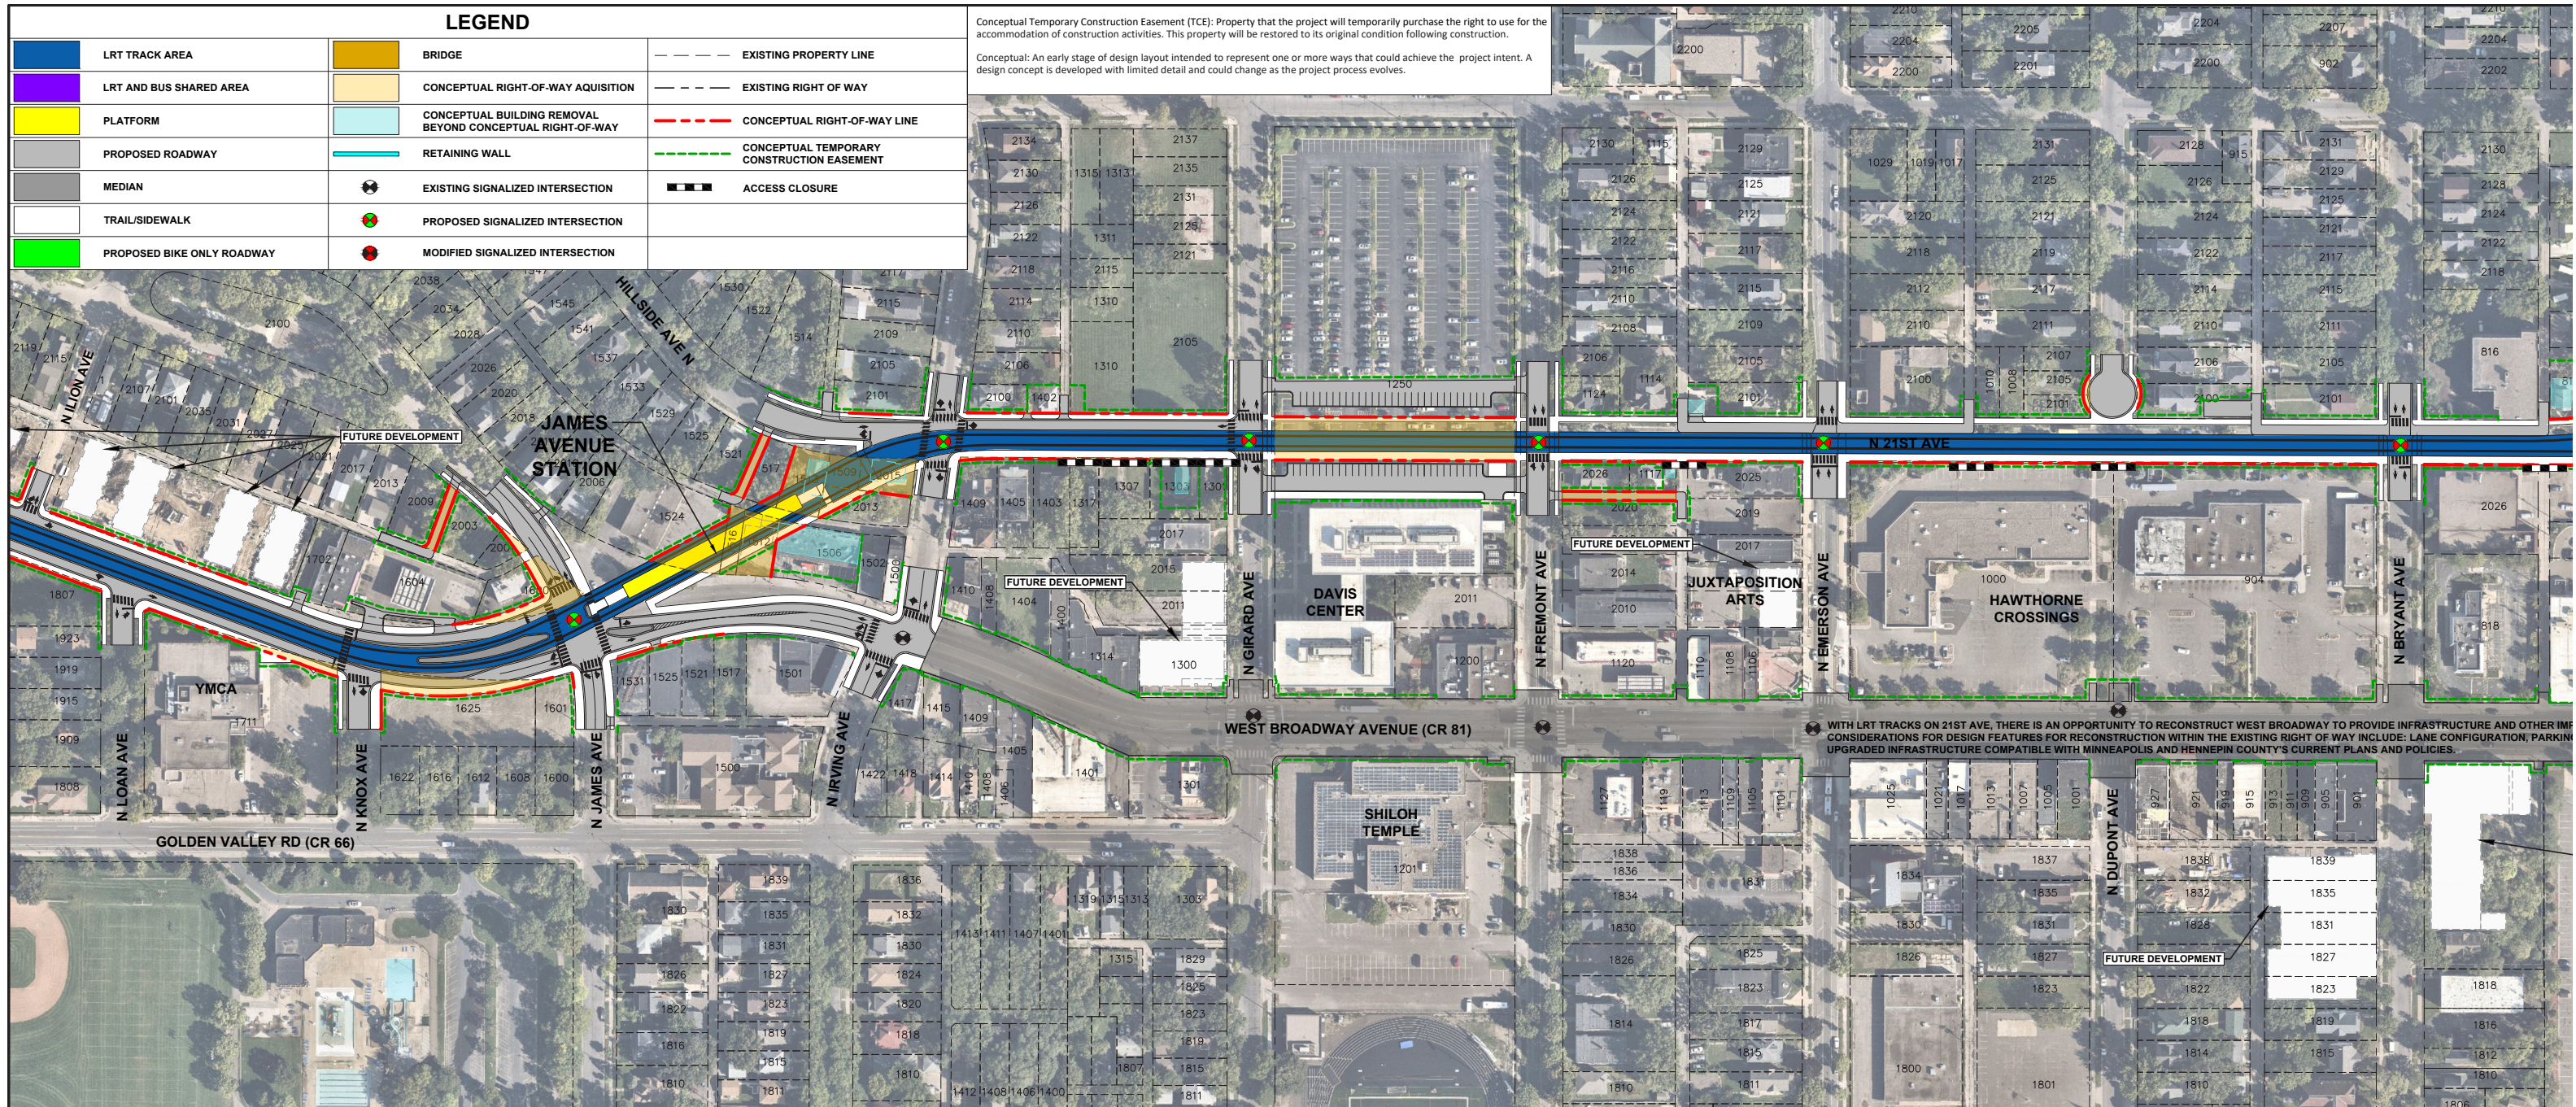

CITY OF MINNEAPOLIS

PAGE 1 OF 2

METRO BLUE LINE EXTENSION