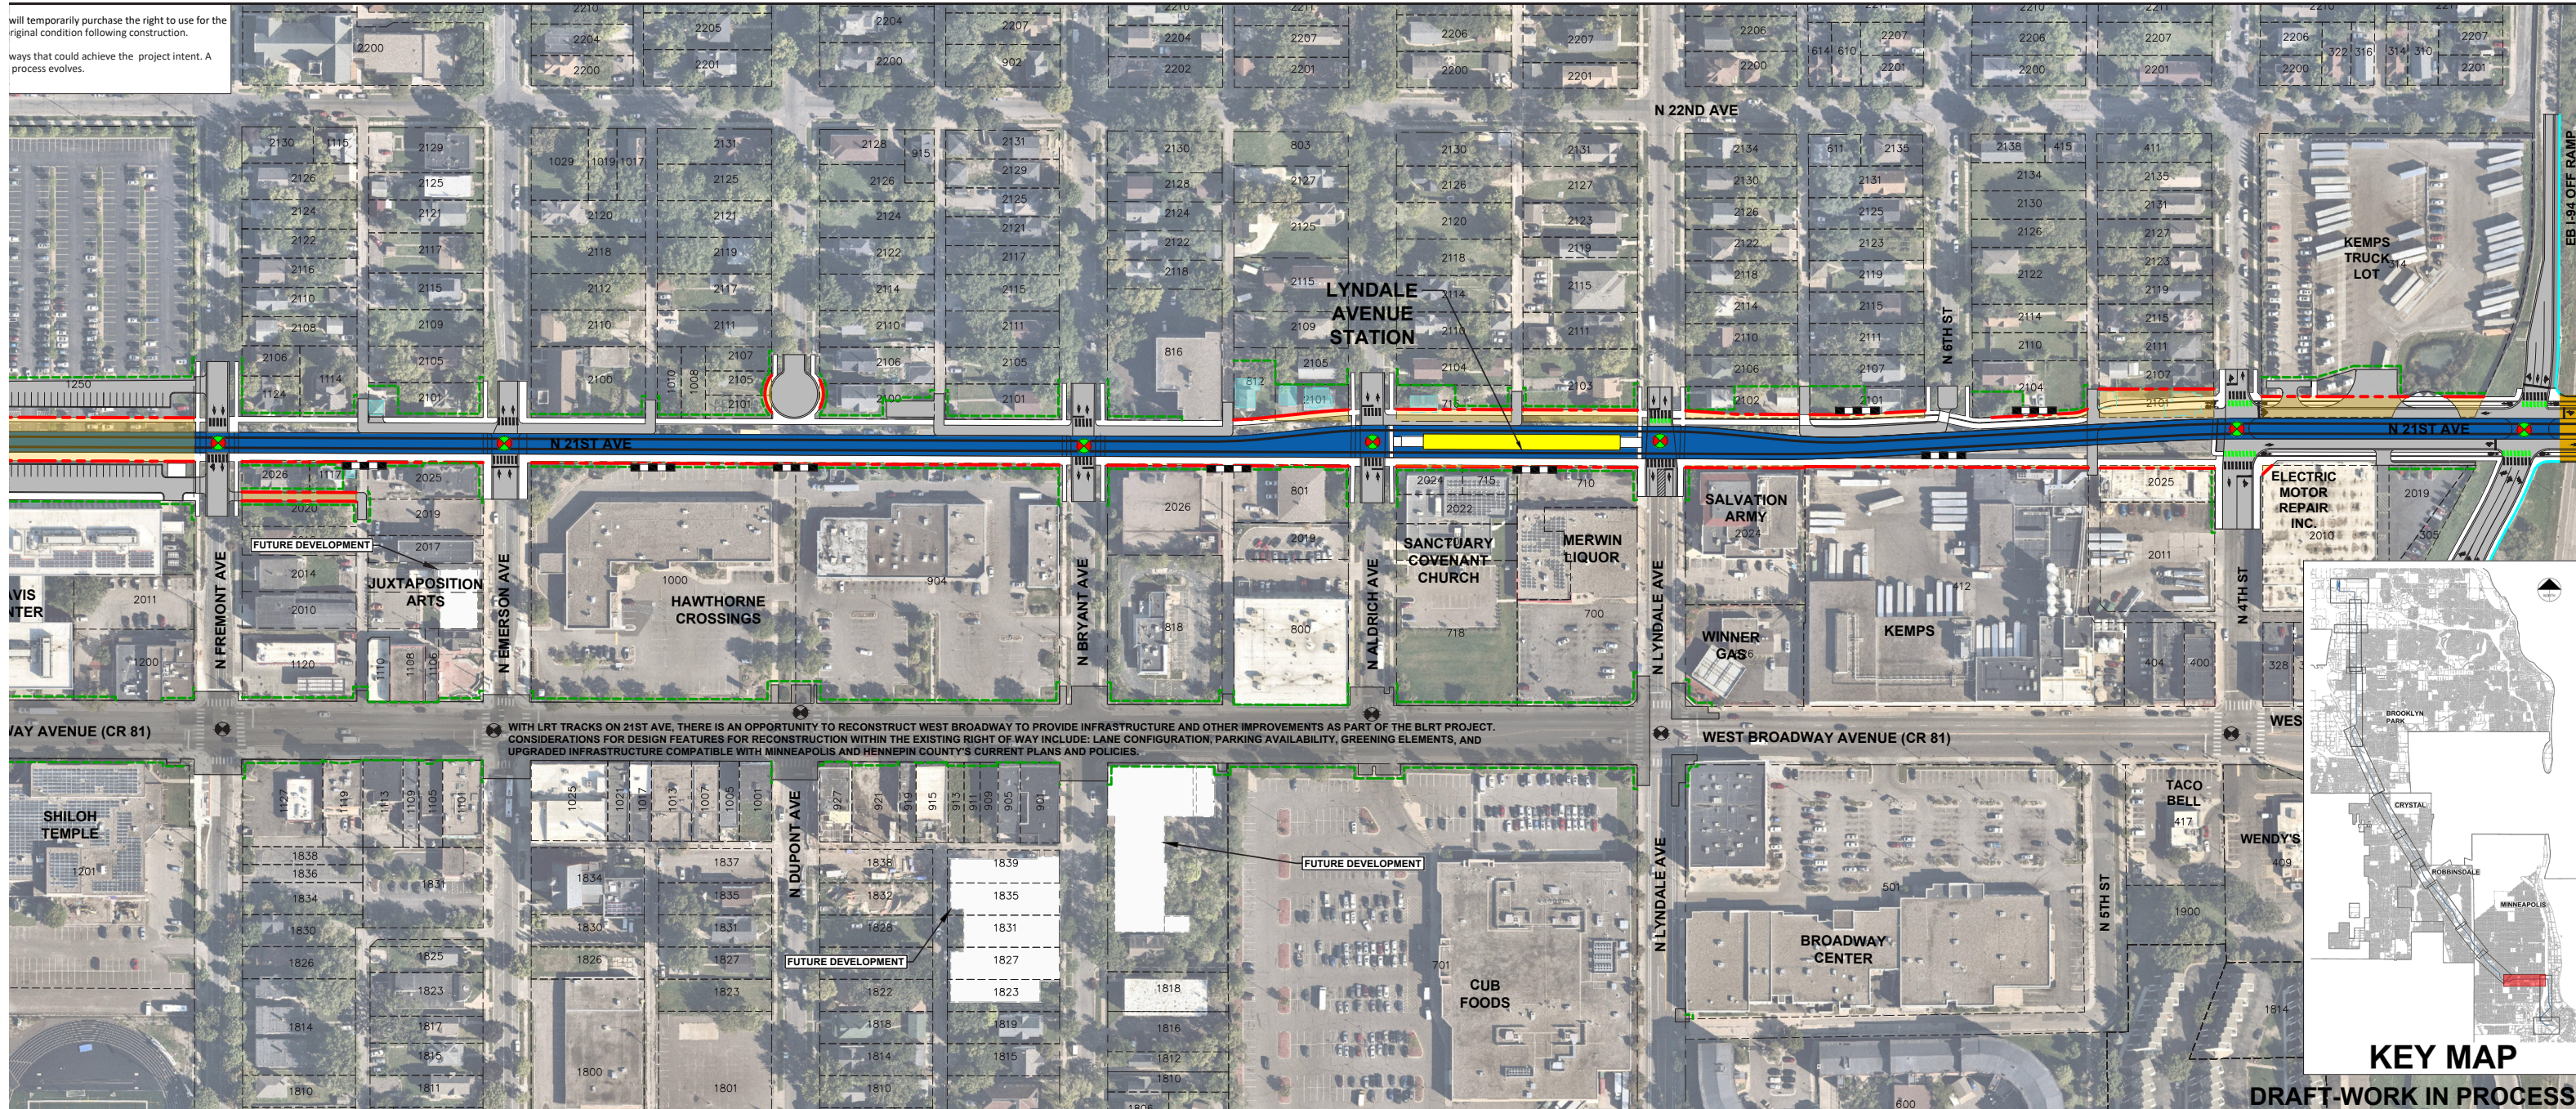

CITY OF MINNEAPOLIS

PAGE 2 OF 2

METRO BLUE LINE EXTENSION