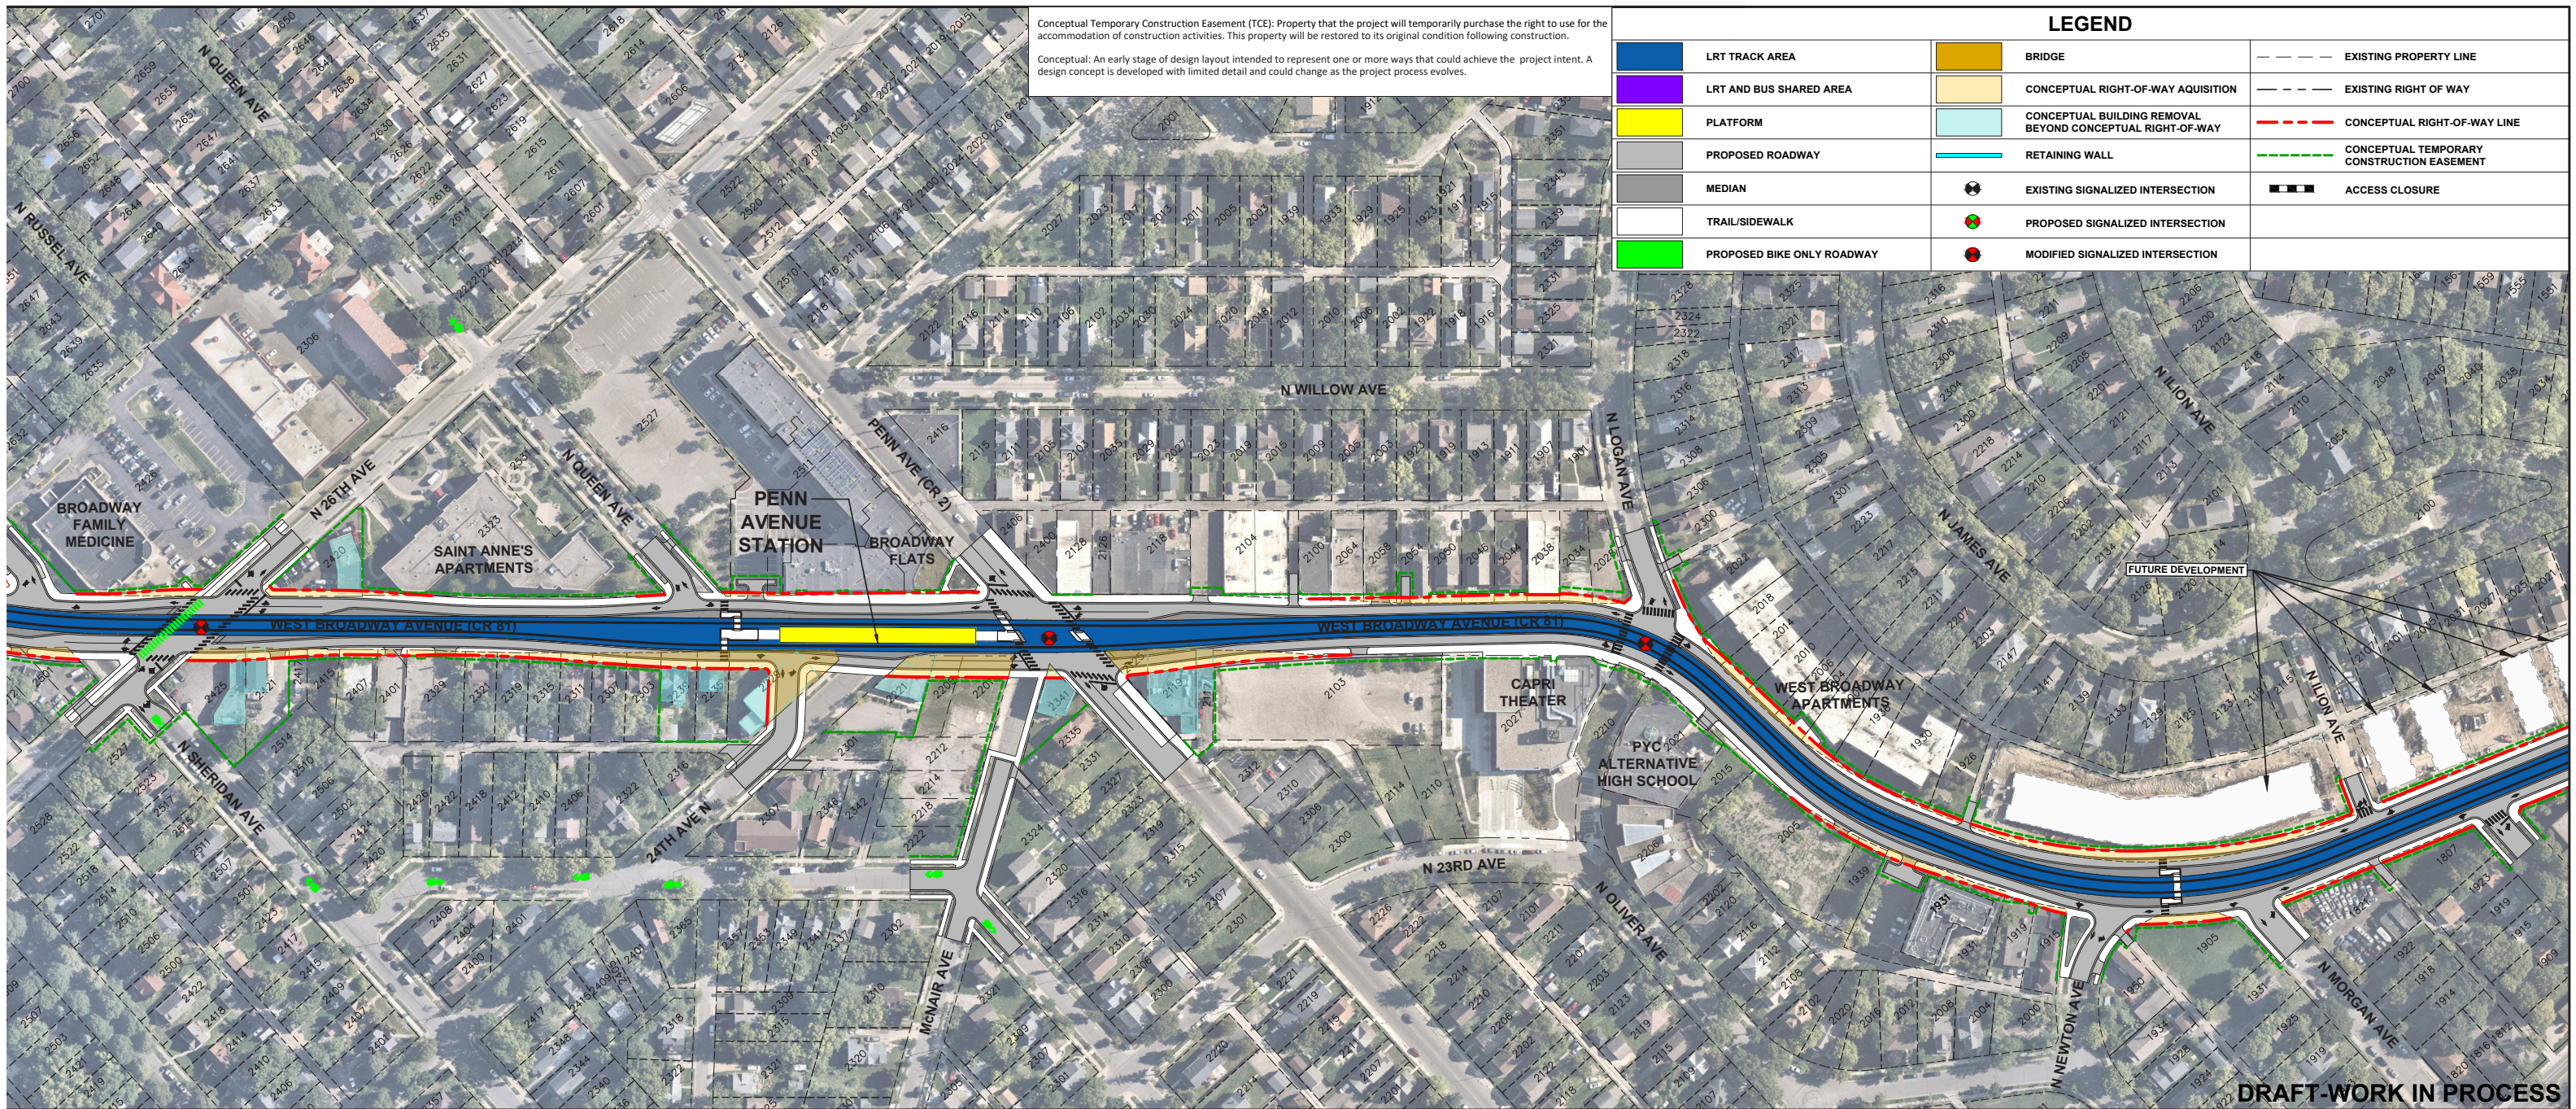

CITY OF MINNEAPOLIS

PAGE 1 OF 2

METRO BLUE LINE EXTENSION

CITY OF MINNEAPOLIS

PAGE 2 OF 2

METRO BLUE LINE EXTENSION