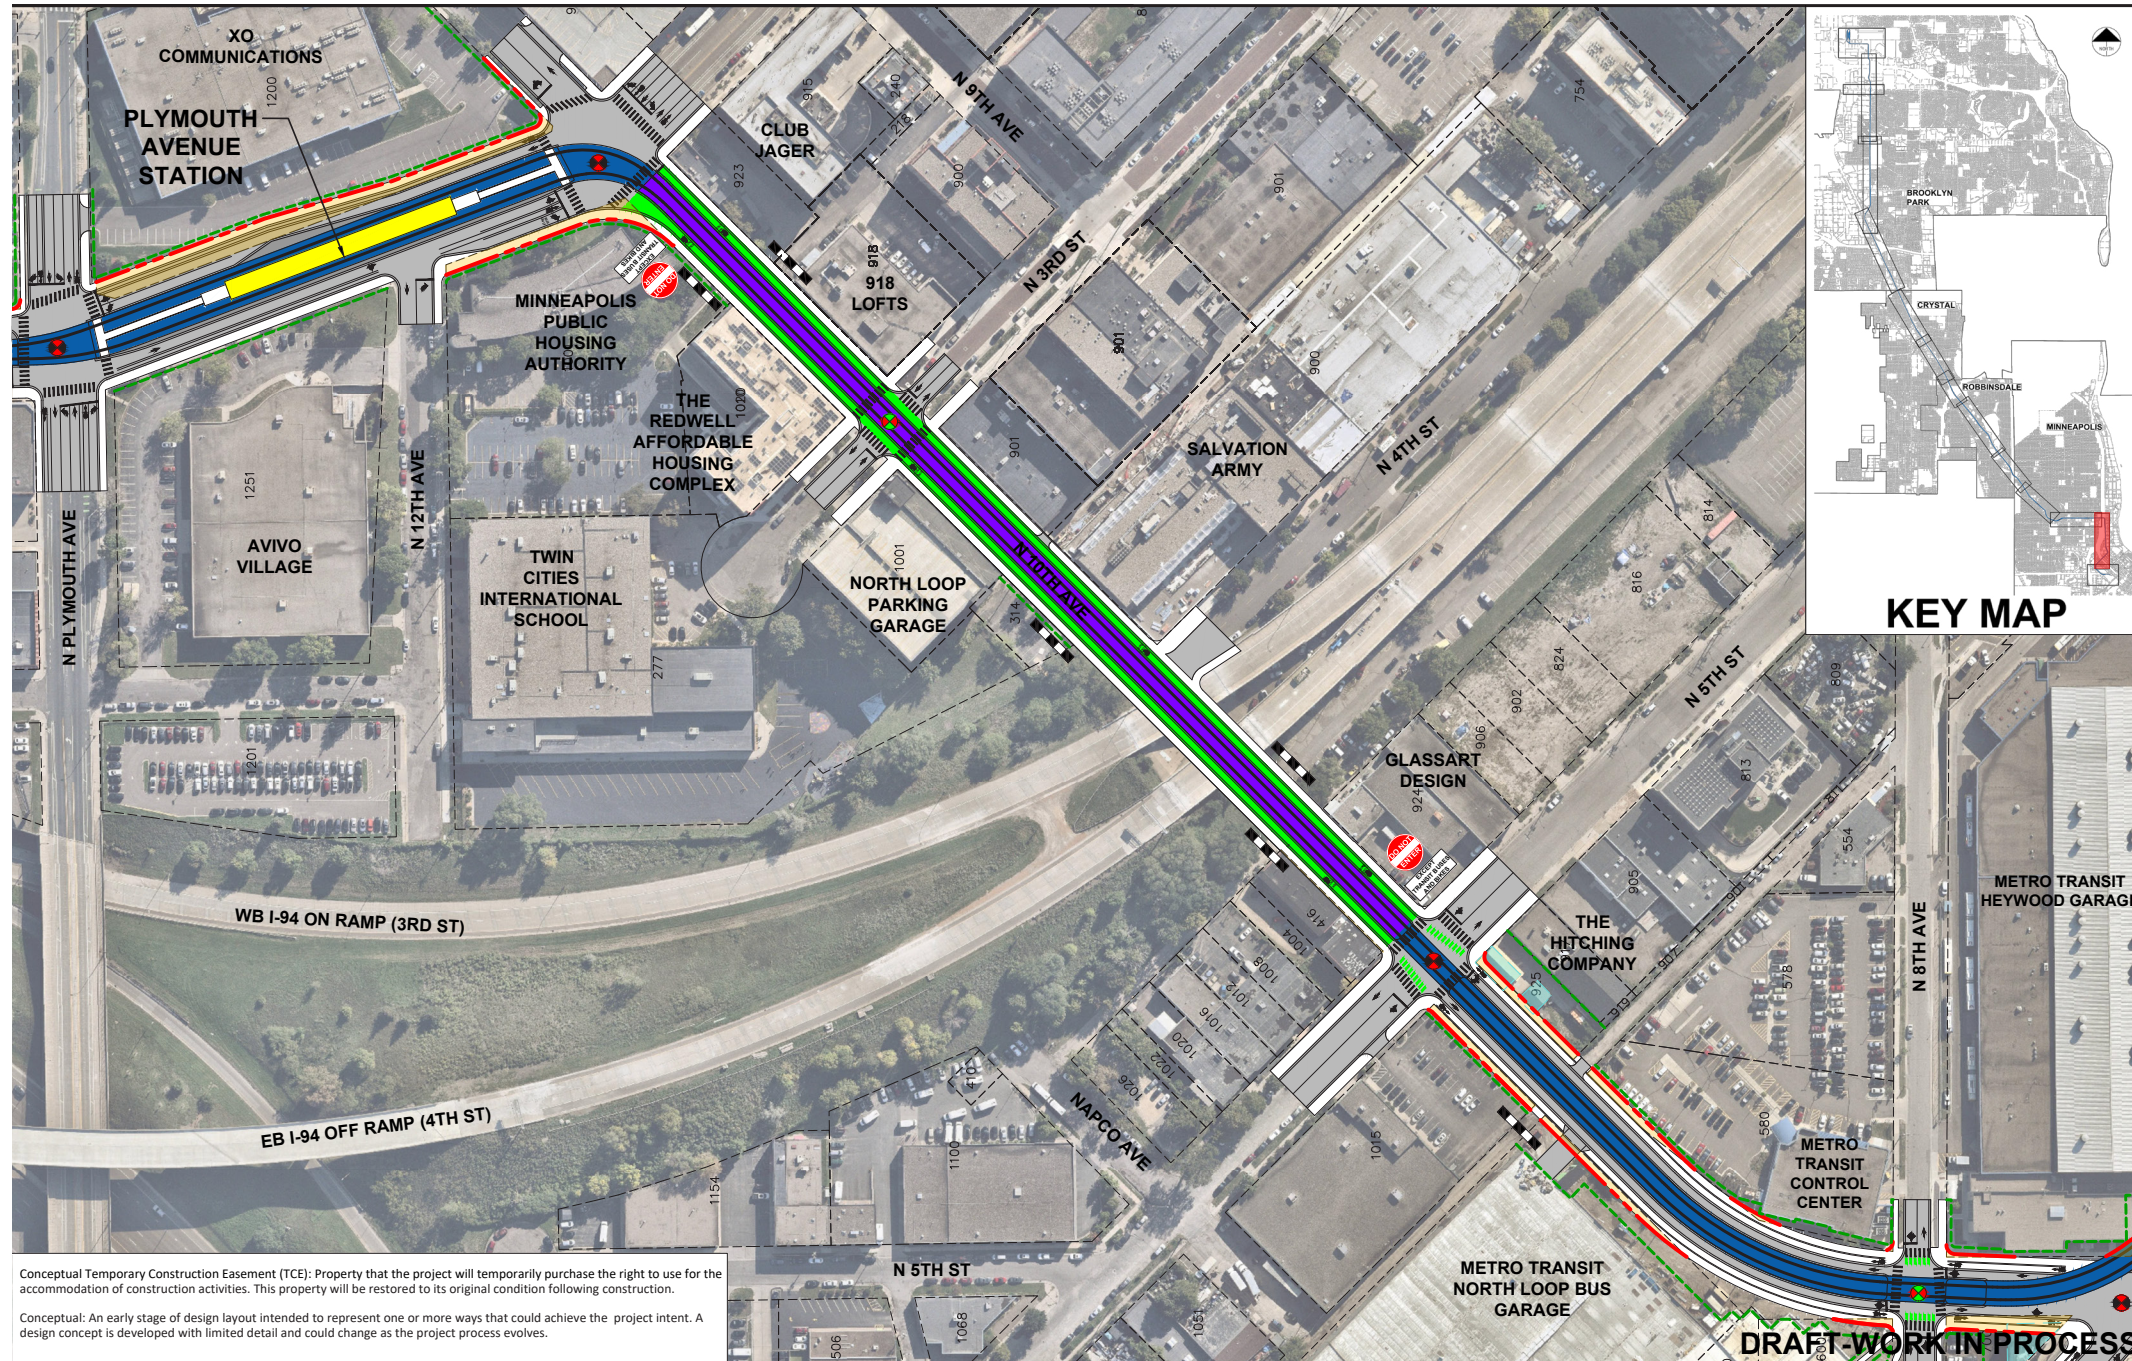

CITY OF MINNEAPOLIS

PAGE 2 OF 2

METRO BLUE LINE EXTENSION