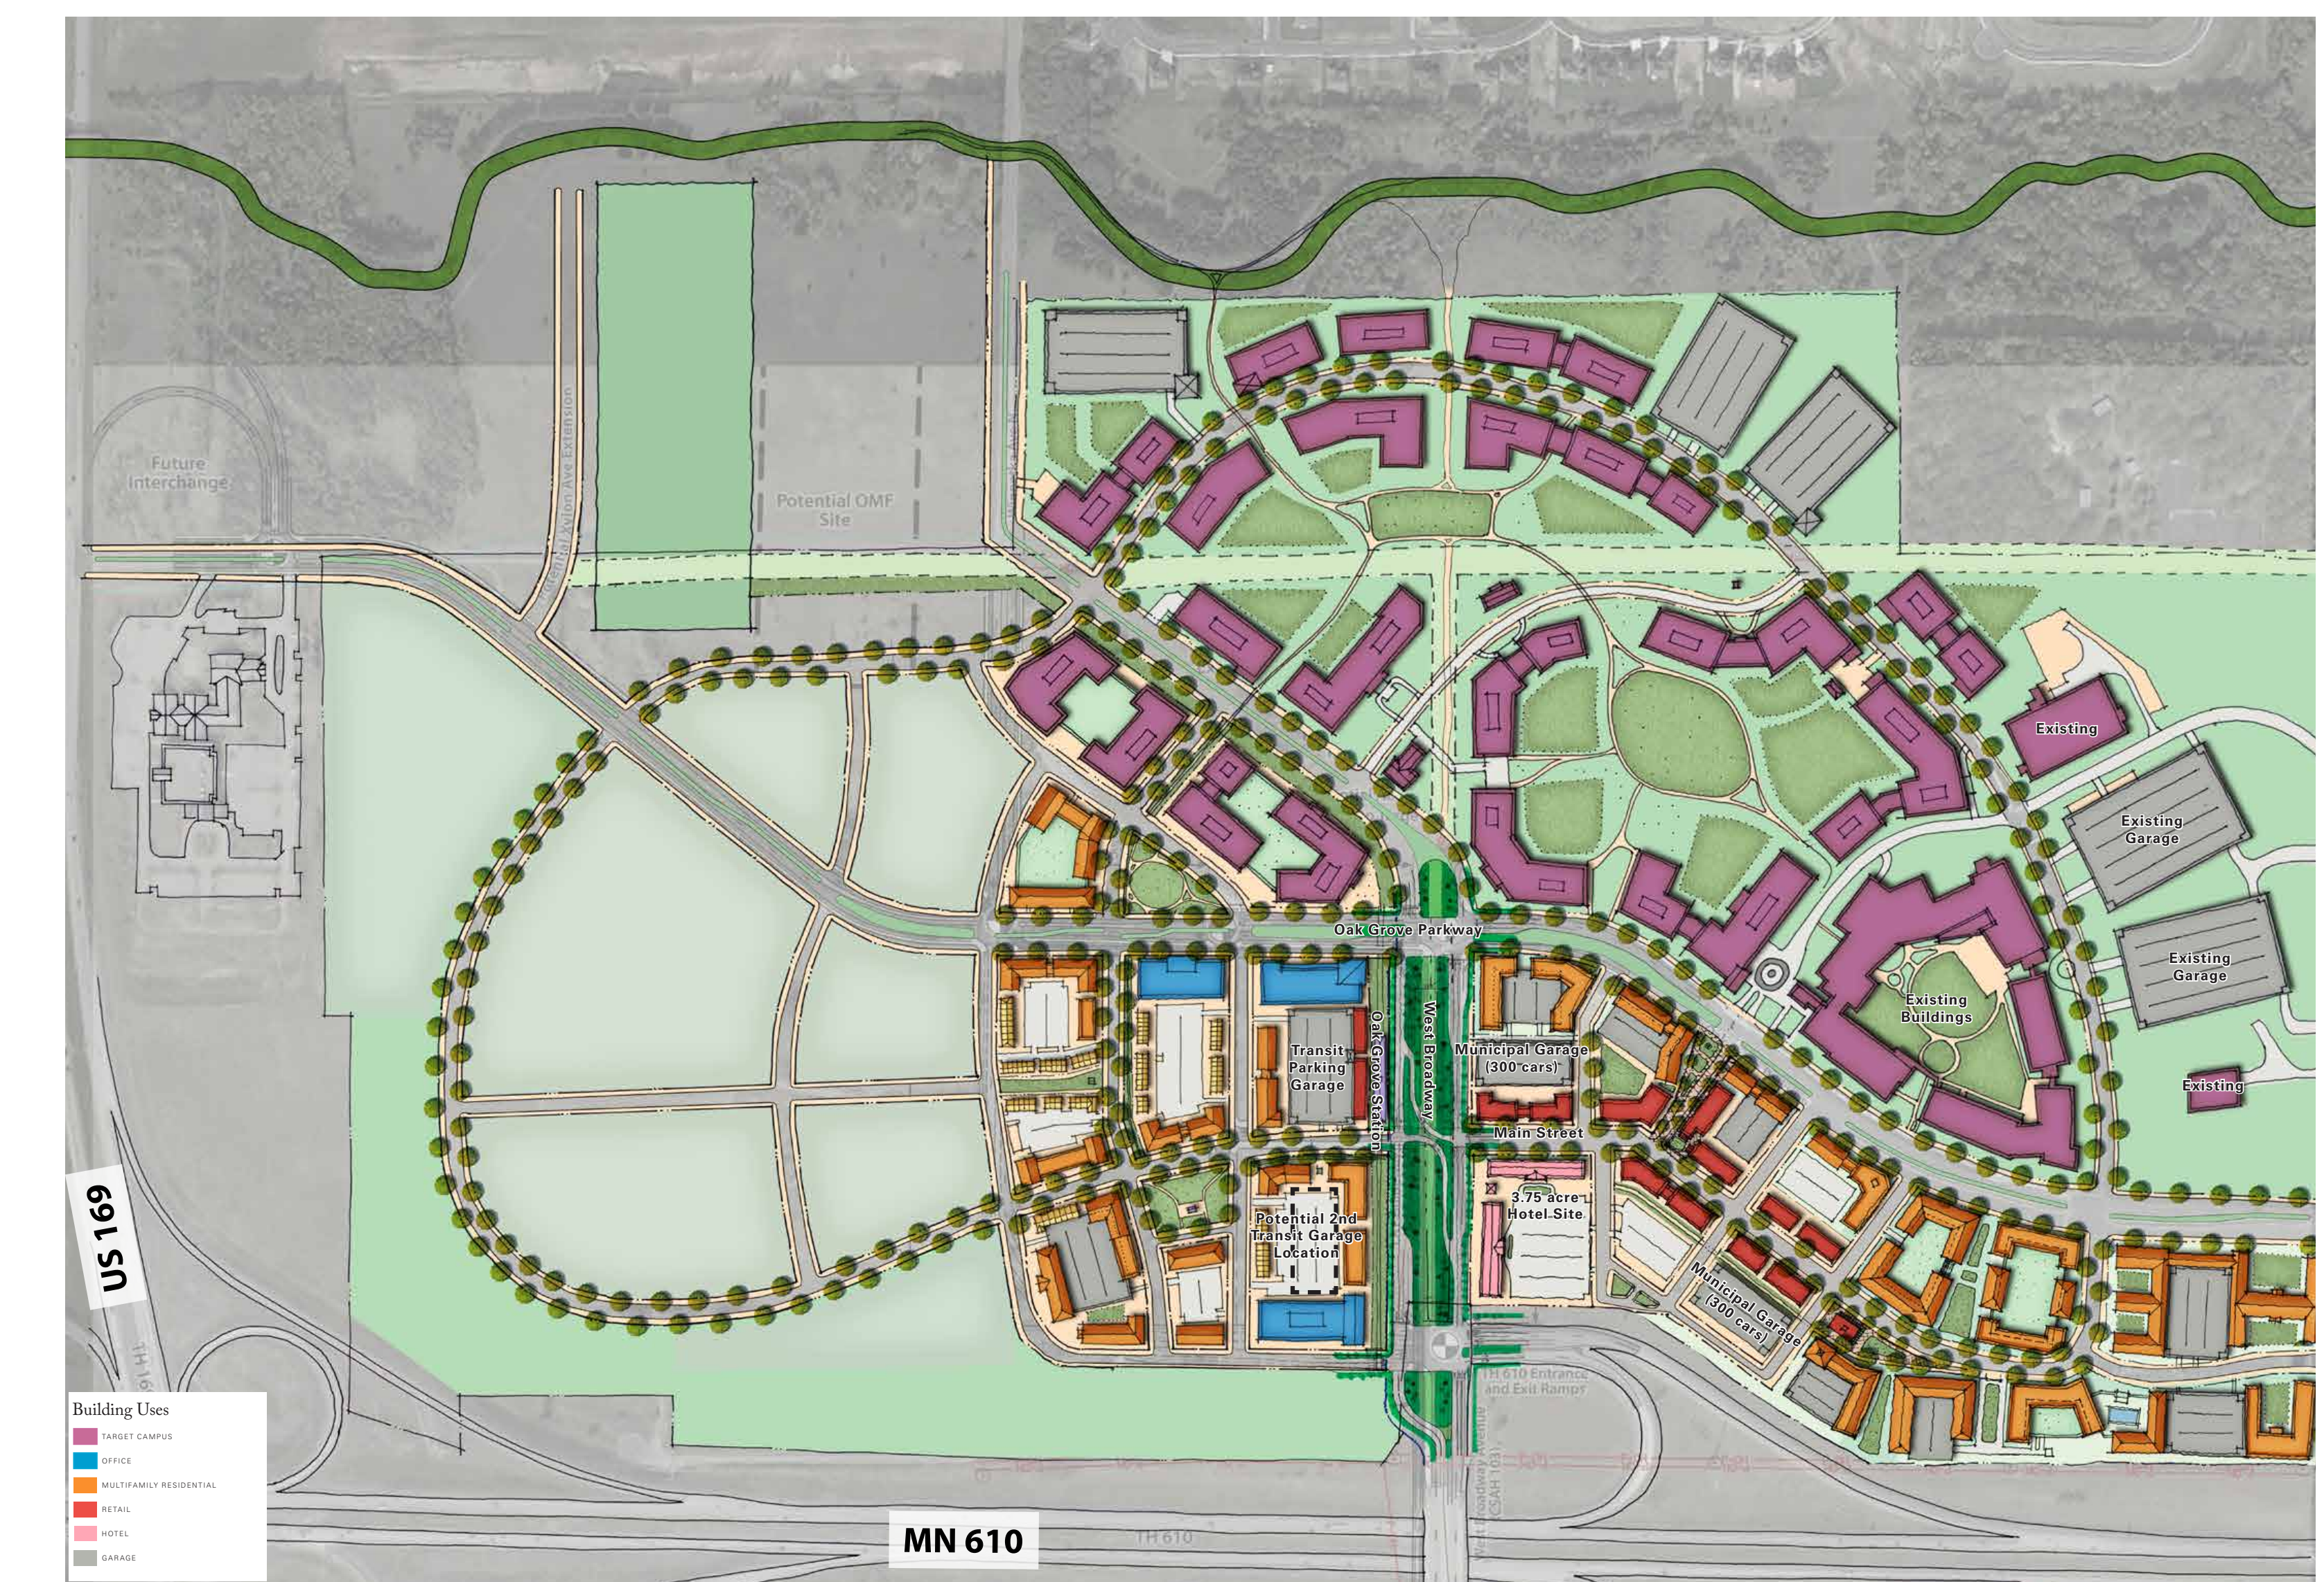

Blue Line LRT Extension

Oak Grove Parkway area planning concept plan

Oak Grove Parkway area planning concept sketch

DRAFT
WORK IN PROCESS