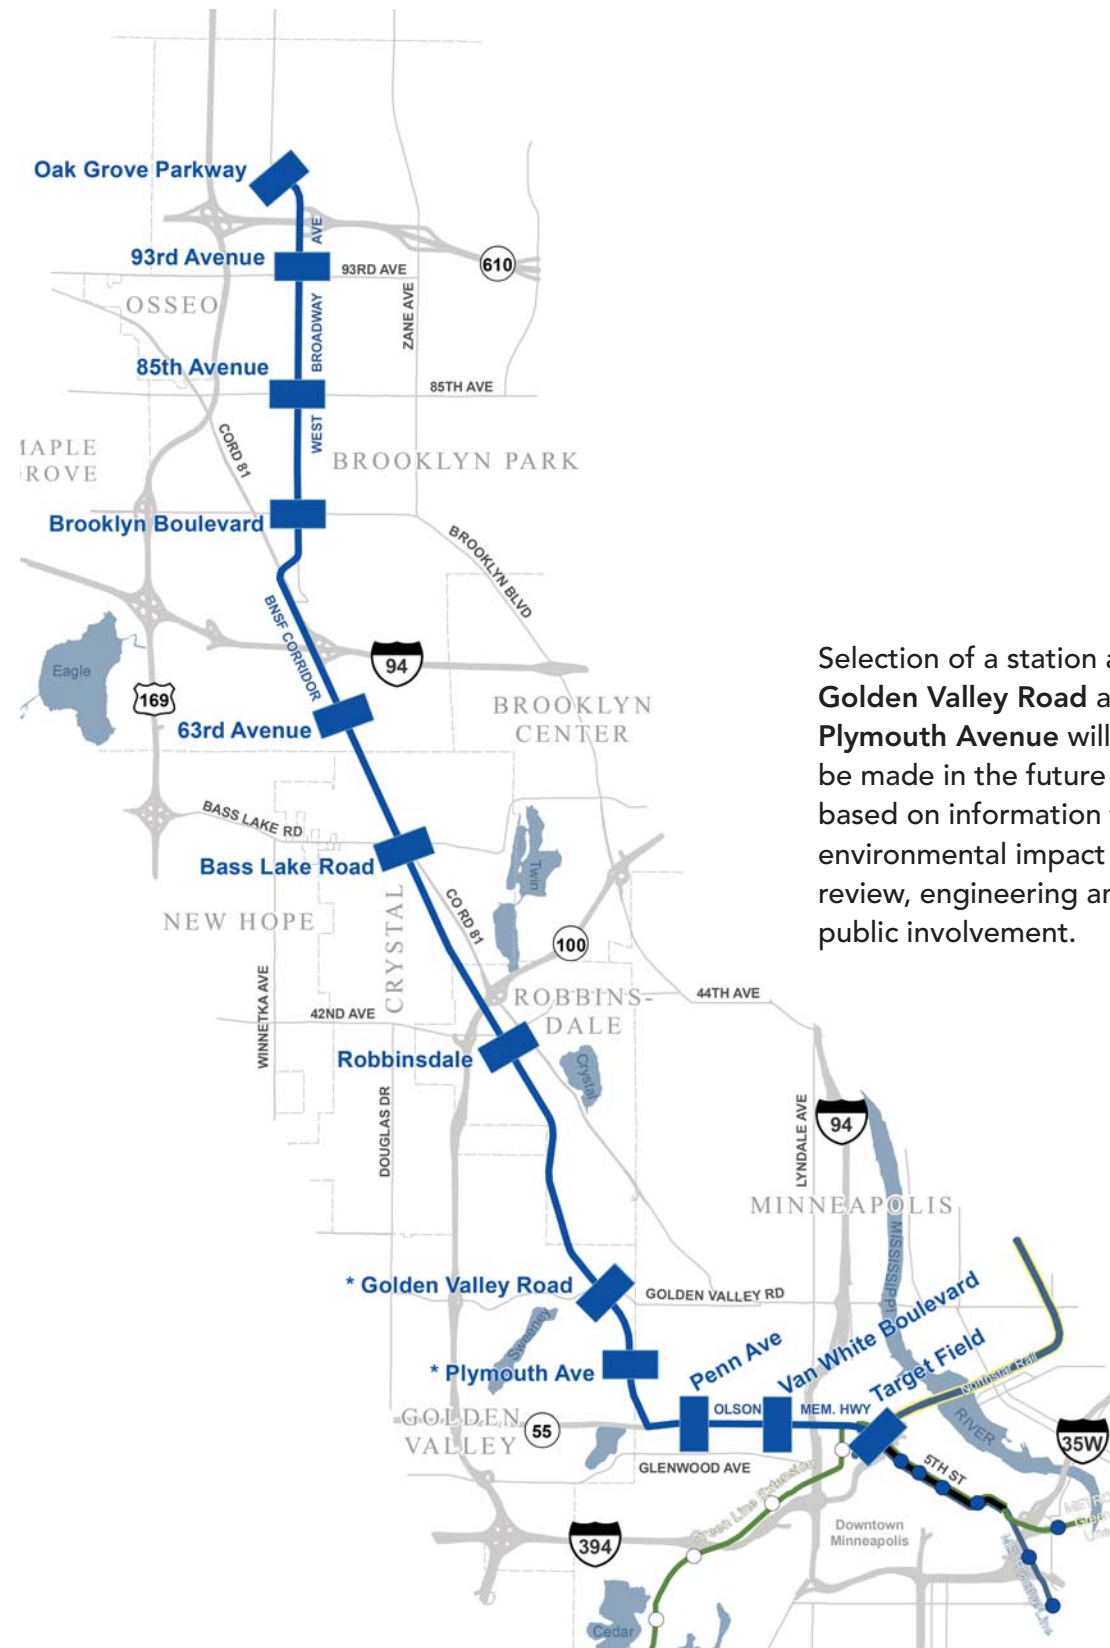

METRO Blue Line Extension Public Involvement

Selection of a station at Golden Valley Road and/or Plymouth Avenue will be made in the future based on information from environmental impact review, engineering and public involvement.