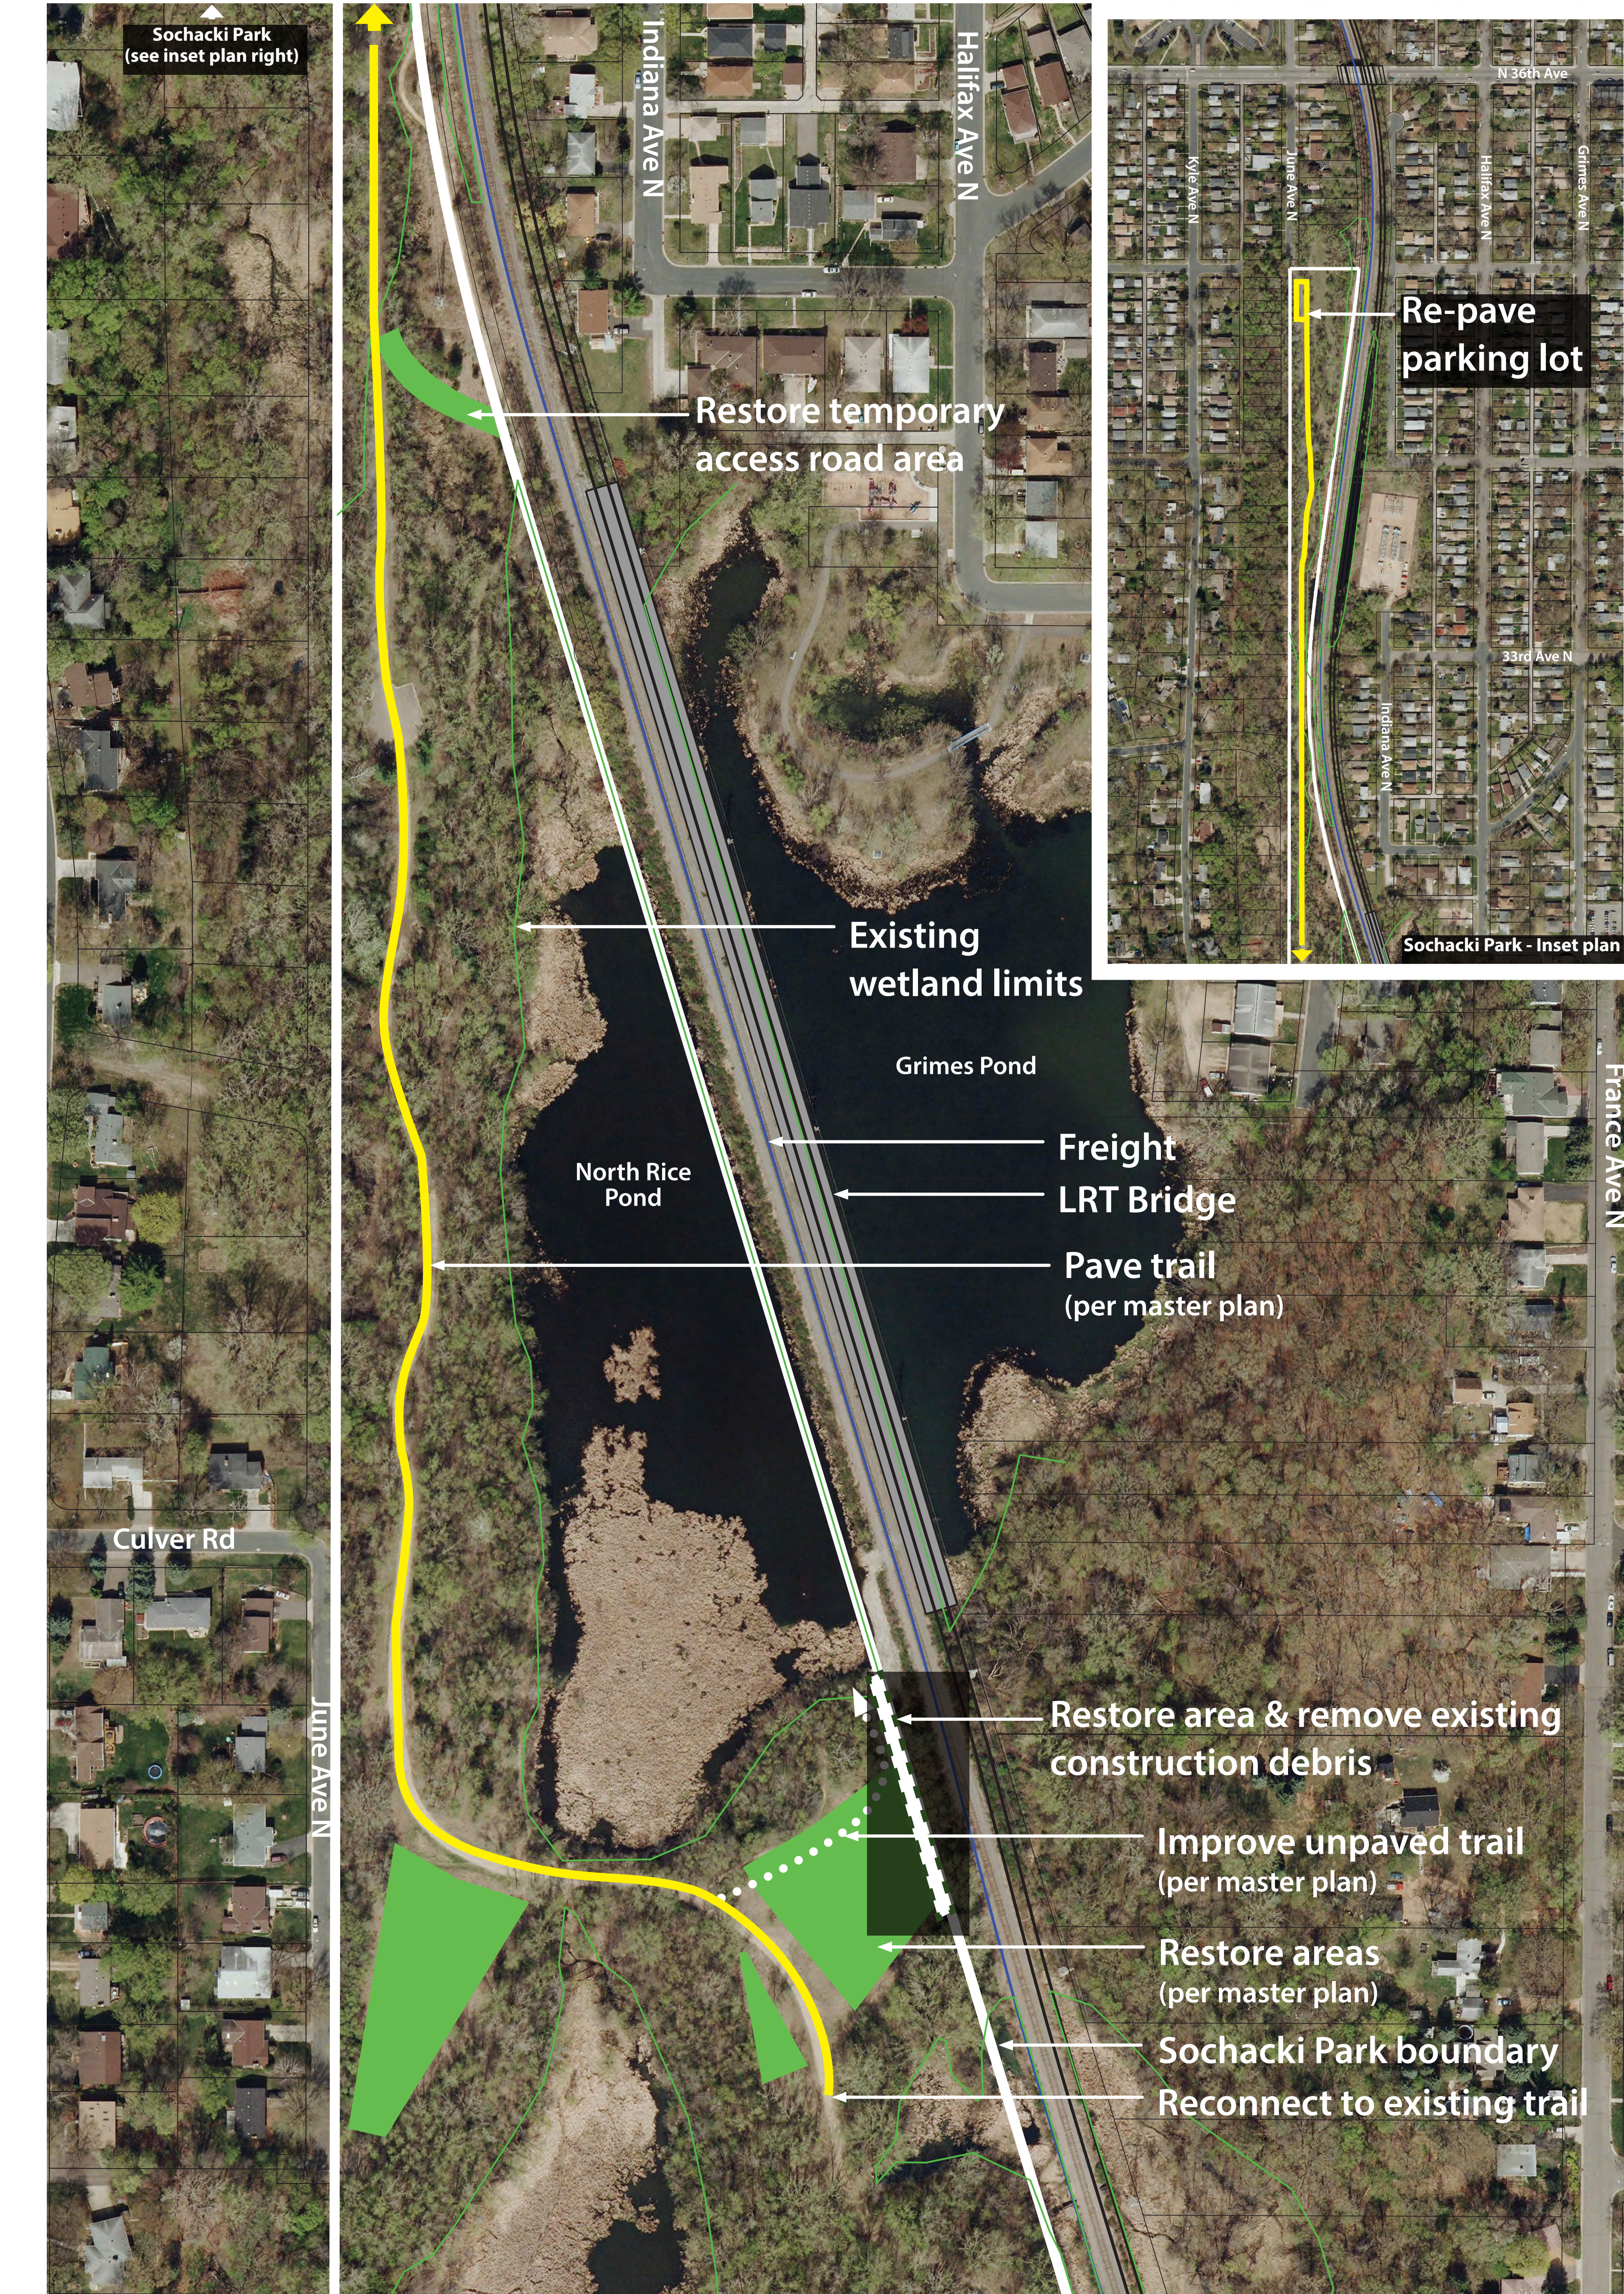

# Blue Line LRT Extension

Sochacki Park Master Plan / BLRT Access Needs

Sochacki Park During BLRT Construction

Sochacki Park After BLRT Construction

**DRAFT**  
FOR DISCUSSION PURPOSES ONLY