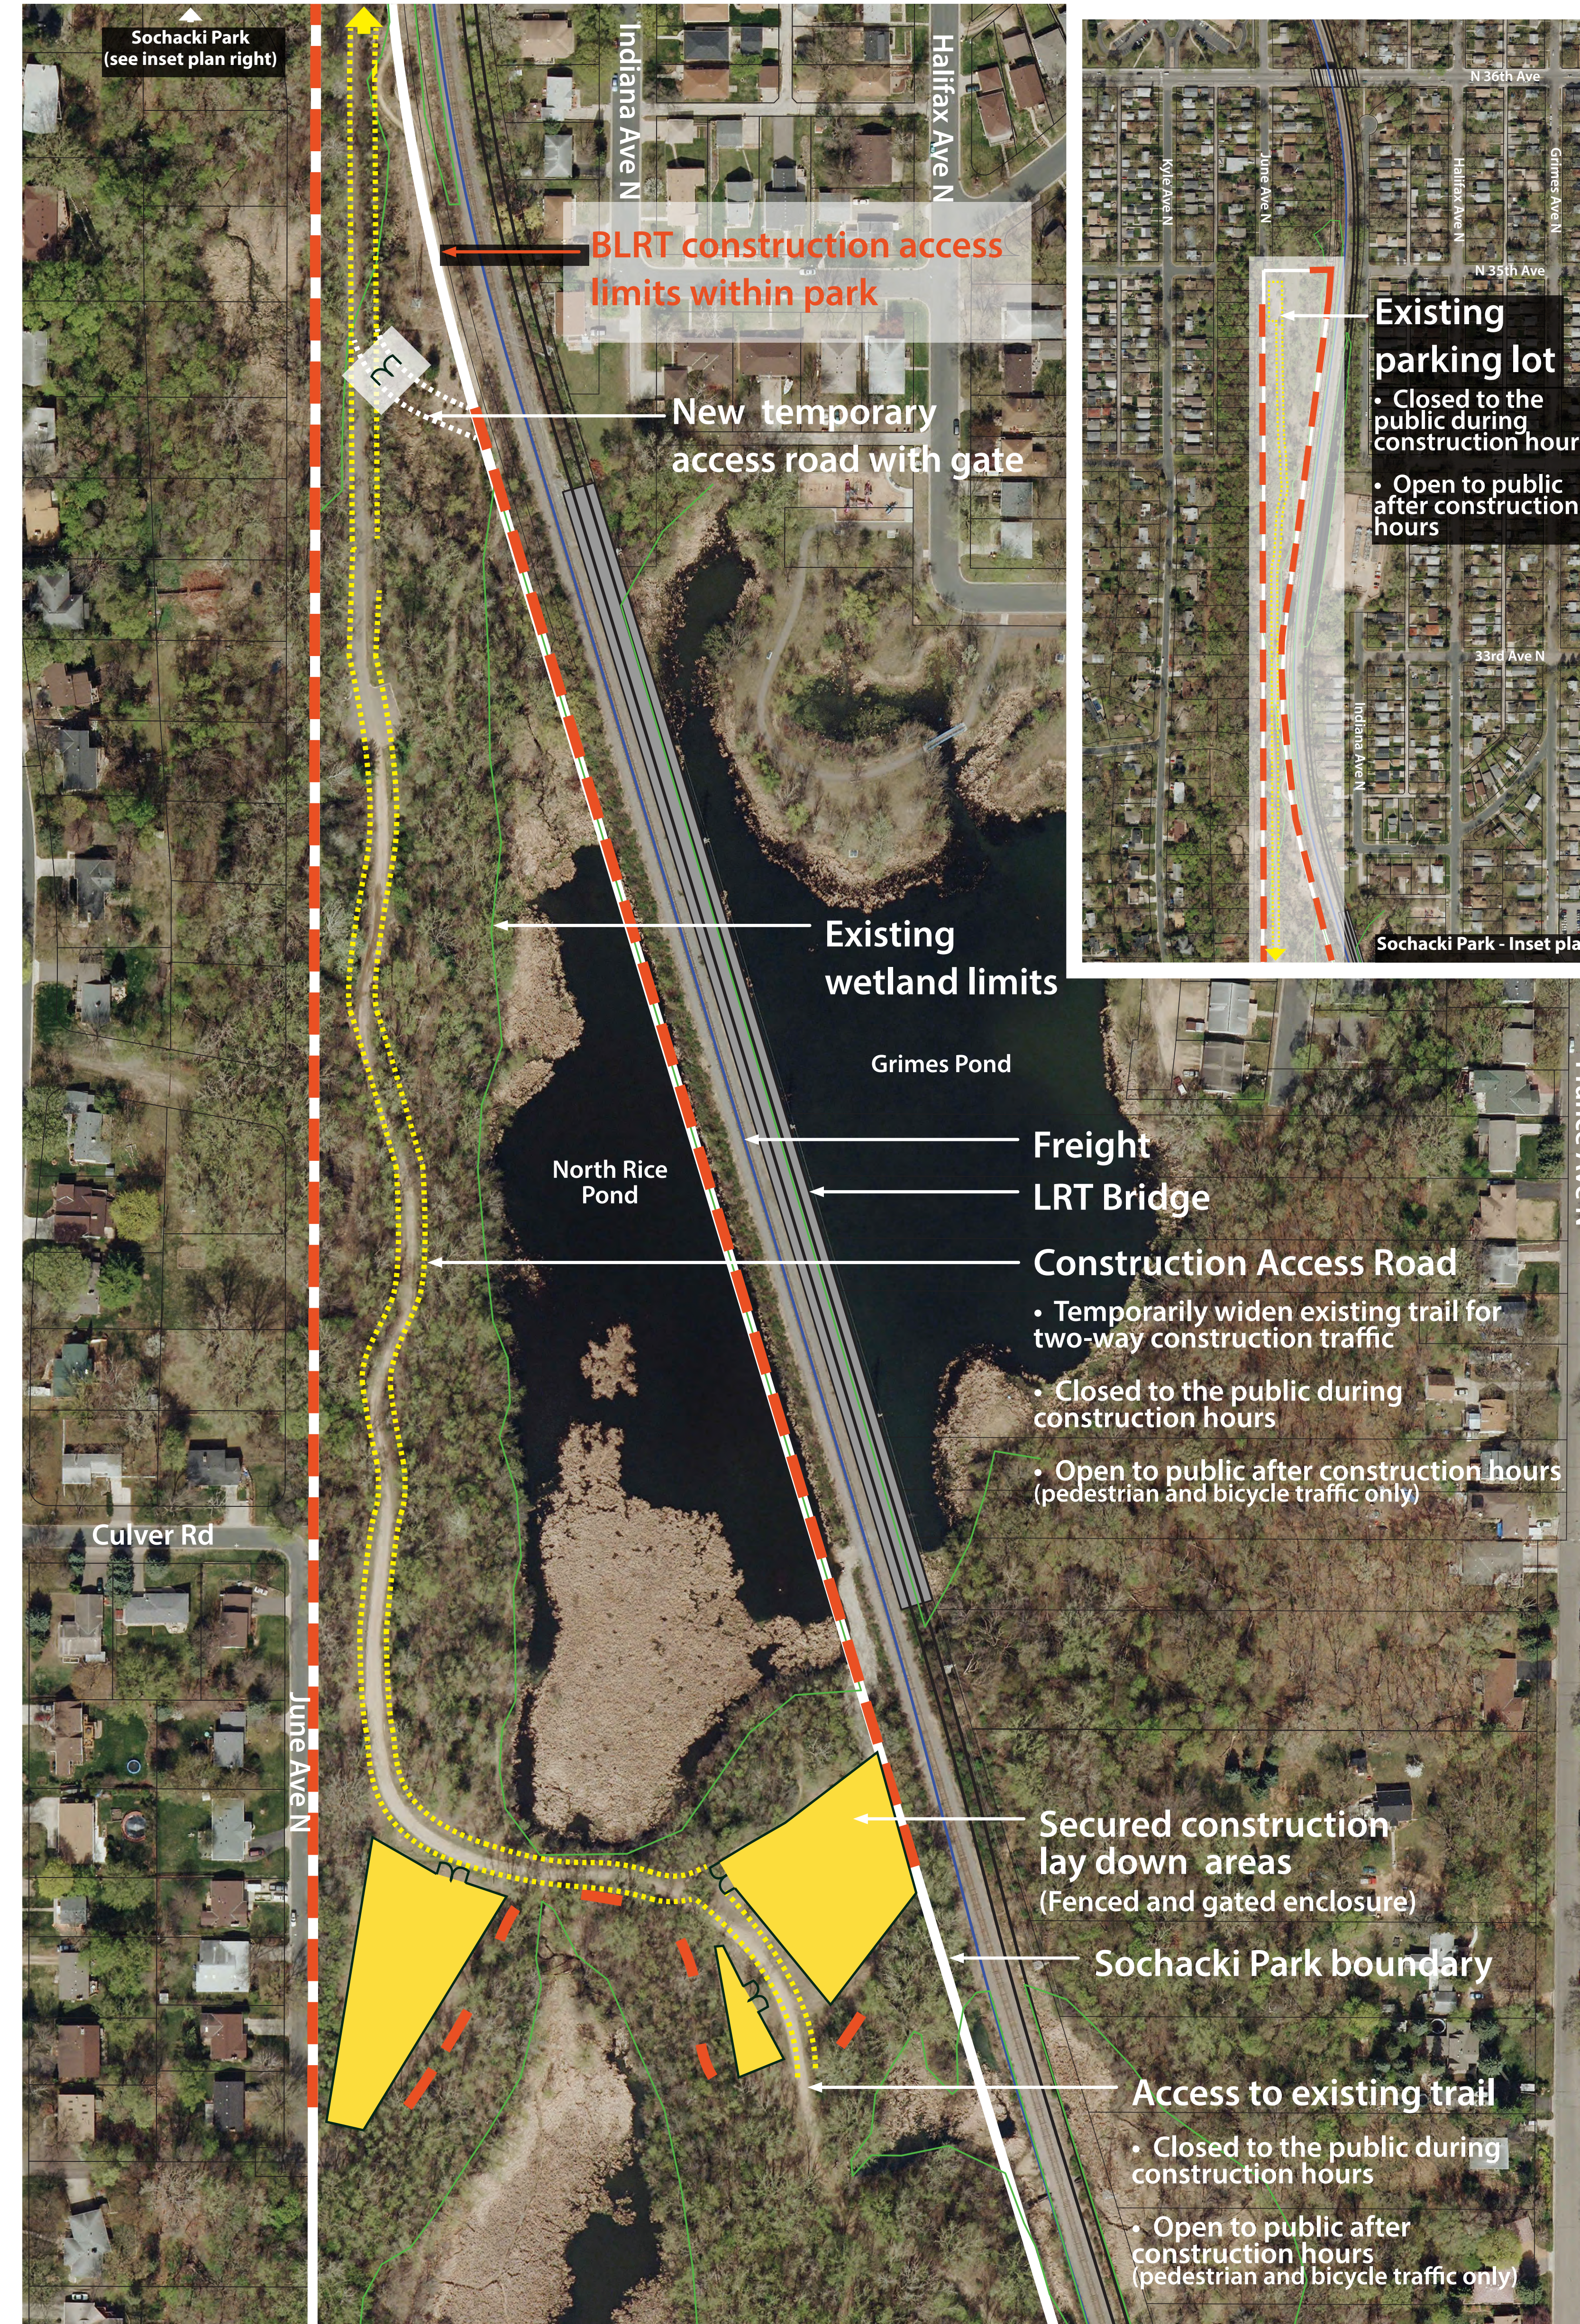

# Blue Line LRT Extension

Sochacki Park Master Plan / BLRT Access Needs

Sochacki Park During BLRT Construction

Sochacki Park After BLRT Construction

**DRAFT**  
FOR DISCUSSION PURPOSES ONLY