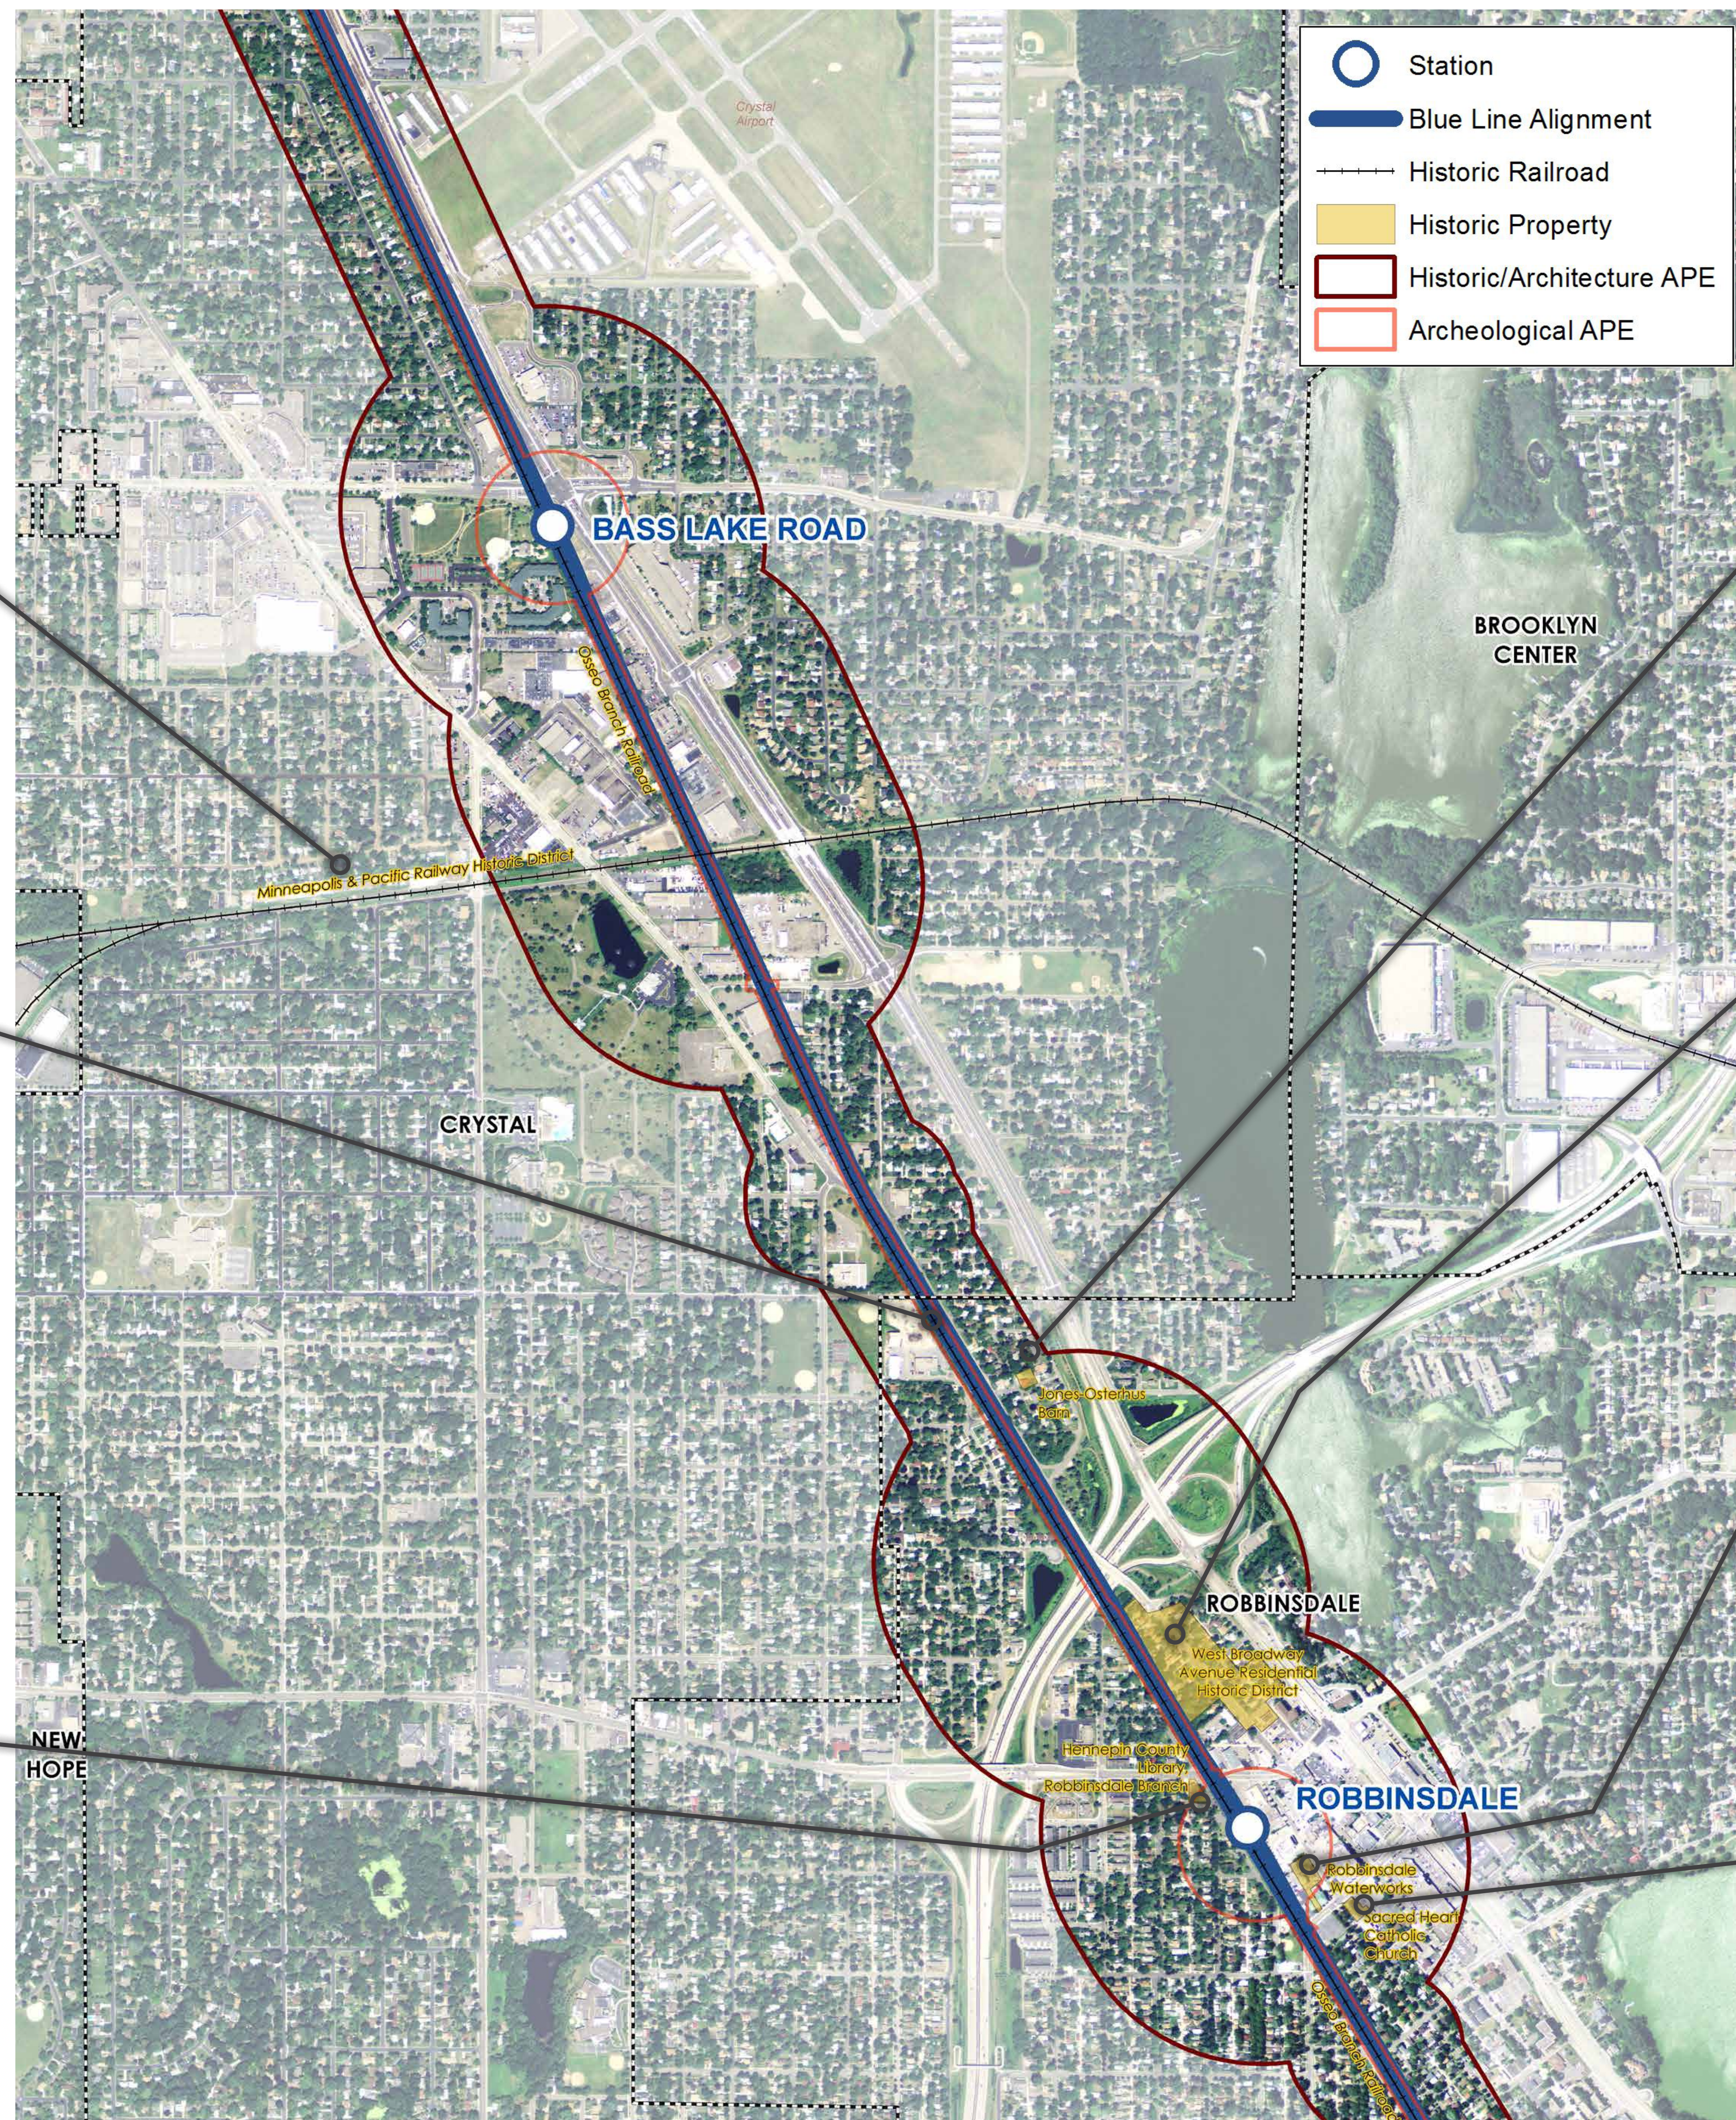

Historic Properties

Location:
Crystal

NRHP Status:
Eligible, Criterion A

Areas of Significance:
Transportation

Location:
Brooklyn Park, Crystal, Robbinsdale, Golden Valley, Minneapolis

NRHP Status:
Eligible, Criterion A

Areas of Significance:
Transportation

Location:
4915 42nd Avenue North, Robbinsdale

NRHP Status:
Eligible, Criterion A

Areas of Significance:
Education

Location:
4510 Scott Avenue North, Robbinsdale

NRHP Status:
Eligible, Criterion C

Areas of Significance:
Agriculture
Architecture

Location:
West Broadway Avenue, between north 42nd Avenue and TH 100, Robbinsdale

NRHP Status:
Eligible, Criterion C

Areas of Significance:
Architecture

Location:
4127 Hubbard Avenue North, Robbinsdale

NRHP Status:
Eligible, Criterion A

Areas of Significance:
Politics/Government

Location:
4087 West Broadway Avenue, Robbinsdale

NRHP Status:
Eligible, Criterion C

Areas of Significance:
Architecture