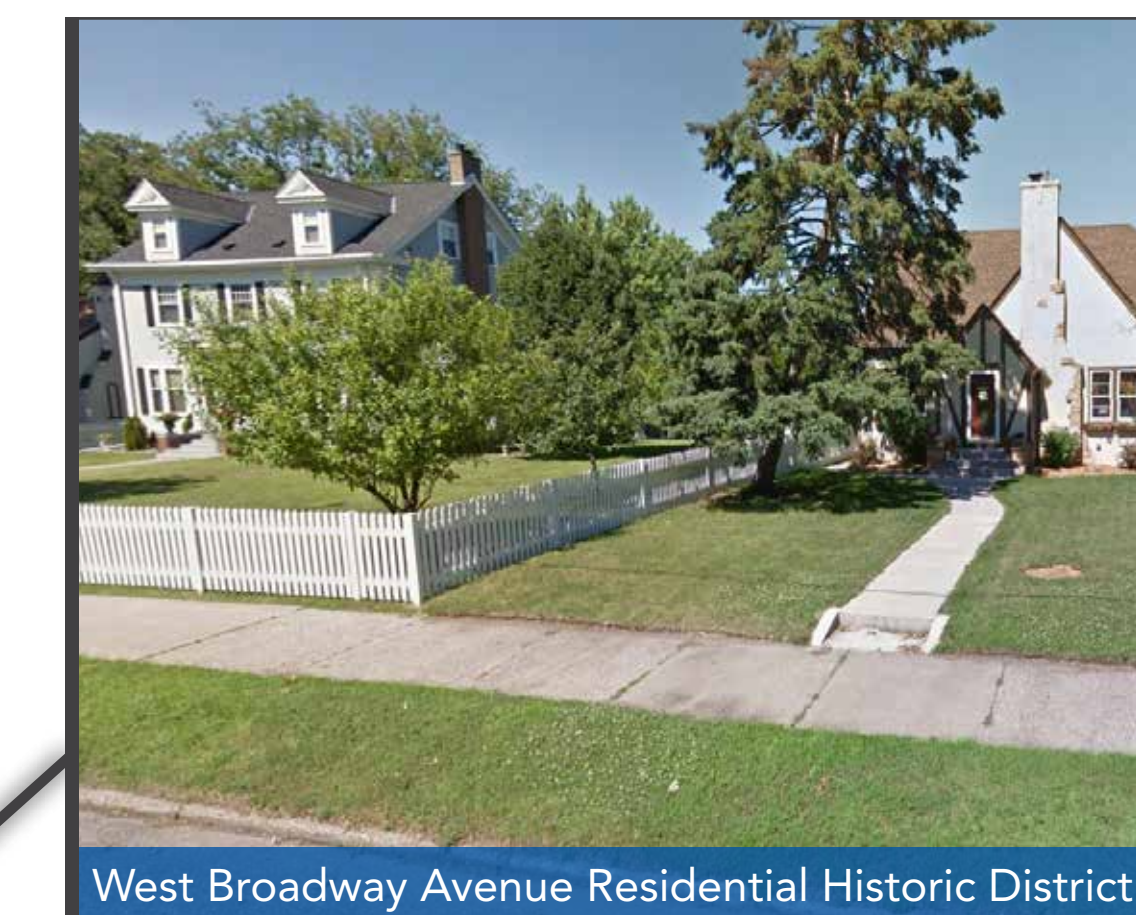

Historic Properties

Location:
Crystal

NRHP Status:
Eligible, Criterion A

Areas of Significance:
Transportation

Location:
Brooklyn Park, Crystal, Robbinsdale, Golden Valley, Minneapolis

NRHP Status:
Eligible, Criterion A

Areas of Significance:
Transportation

Location:
4915 42nd Avenue North, Robbinsdale

NRHP Status:
Eligible, Criterion A

Areas of Significance:
Education

Location:
4510 Scott Avenue North, Robbinsdale

NRHP Status:
Eligible, Criterion C

Areas of Significance:
Agriculture
Architecture

Location:
West Broadway Avenue, between north 42nd Avenue and TH 100, Robbinsdale

NRHP Status:
Eligible, Criterion C

Areas of Significance:
Architecture

Location:
4127 Hubbard Avenue North, Robbinsdale

NRHP Status:
Eligible, Criterion A

Areas of Significance:
Politics/Government

Location:
4087 West Broadway Avenue, Robbinsdale

NRHP Status:
Eligible, Criterion C

Areas of Significance:
Architecture