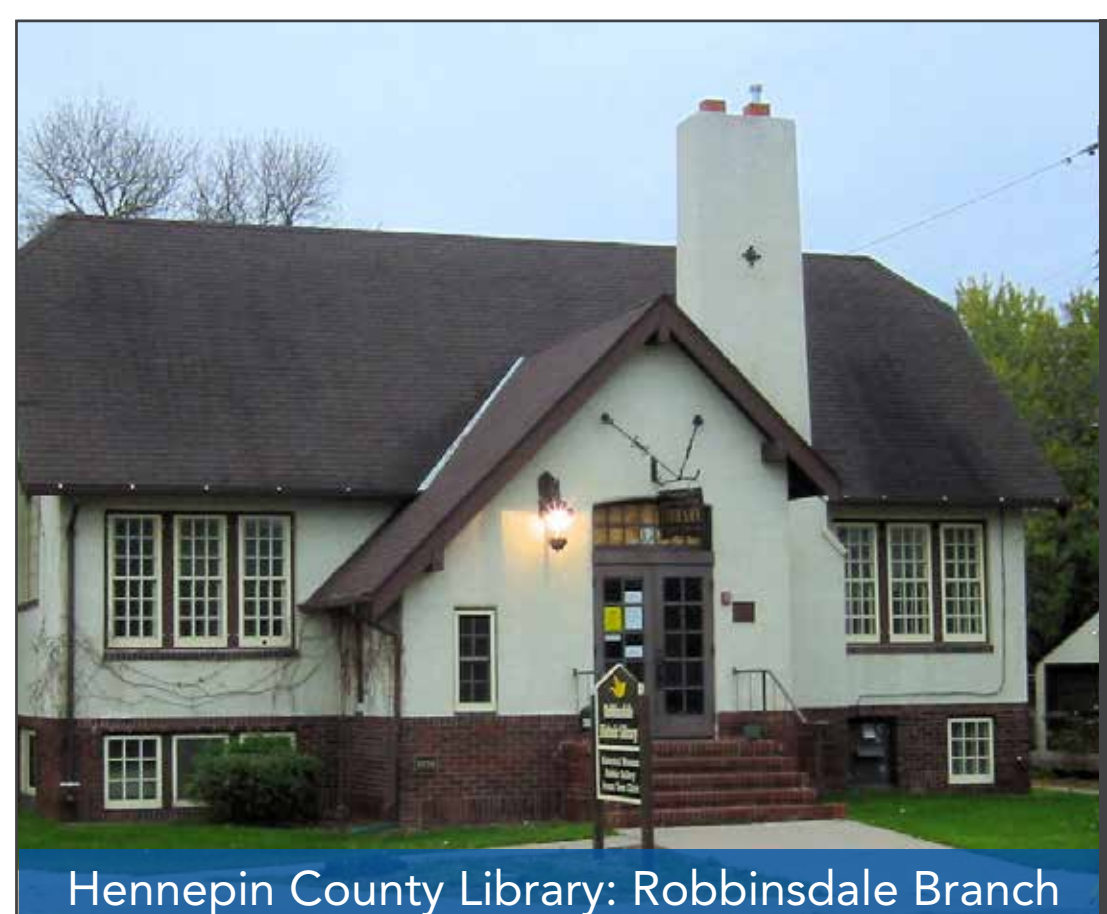

Historic Properties

Location:
Crystal

NRHP Status:
Eligible, Criterion A

Areas of Significance:
Transportation

Location:
Brooklyn Park, Crystal, Robbinsdale, Golden Valley, Minneapolis

NRHP Status:
Eligible, Criterion A

Areas of Significance:
Transportation

Location:
4915 42nd Avenue North, Robbinsdale

NRHP Status:
Eligible, Criterion A

Areas of Significance:
Education

Location:
4510 Scott Avenue North, Robbinsdale

NRHP Status:
Eligible, Criterion C

Areas of Significance:
Agriculture
Architecture

Location:
West Broadway Avenue, between north 42nd Avenue and TH 100, Robbinsdale

NRHP Status:
Eligible, Criterion C

Areas of Significance:
Architecture

Location:
4127 Hubbard Avenue North, Robbinsdale