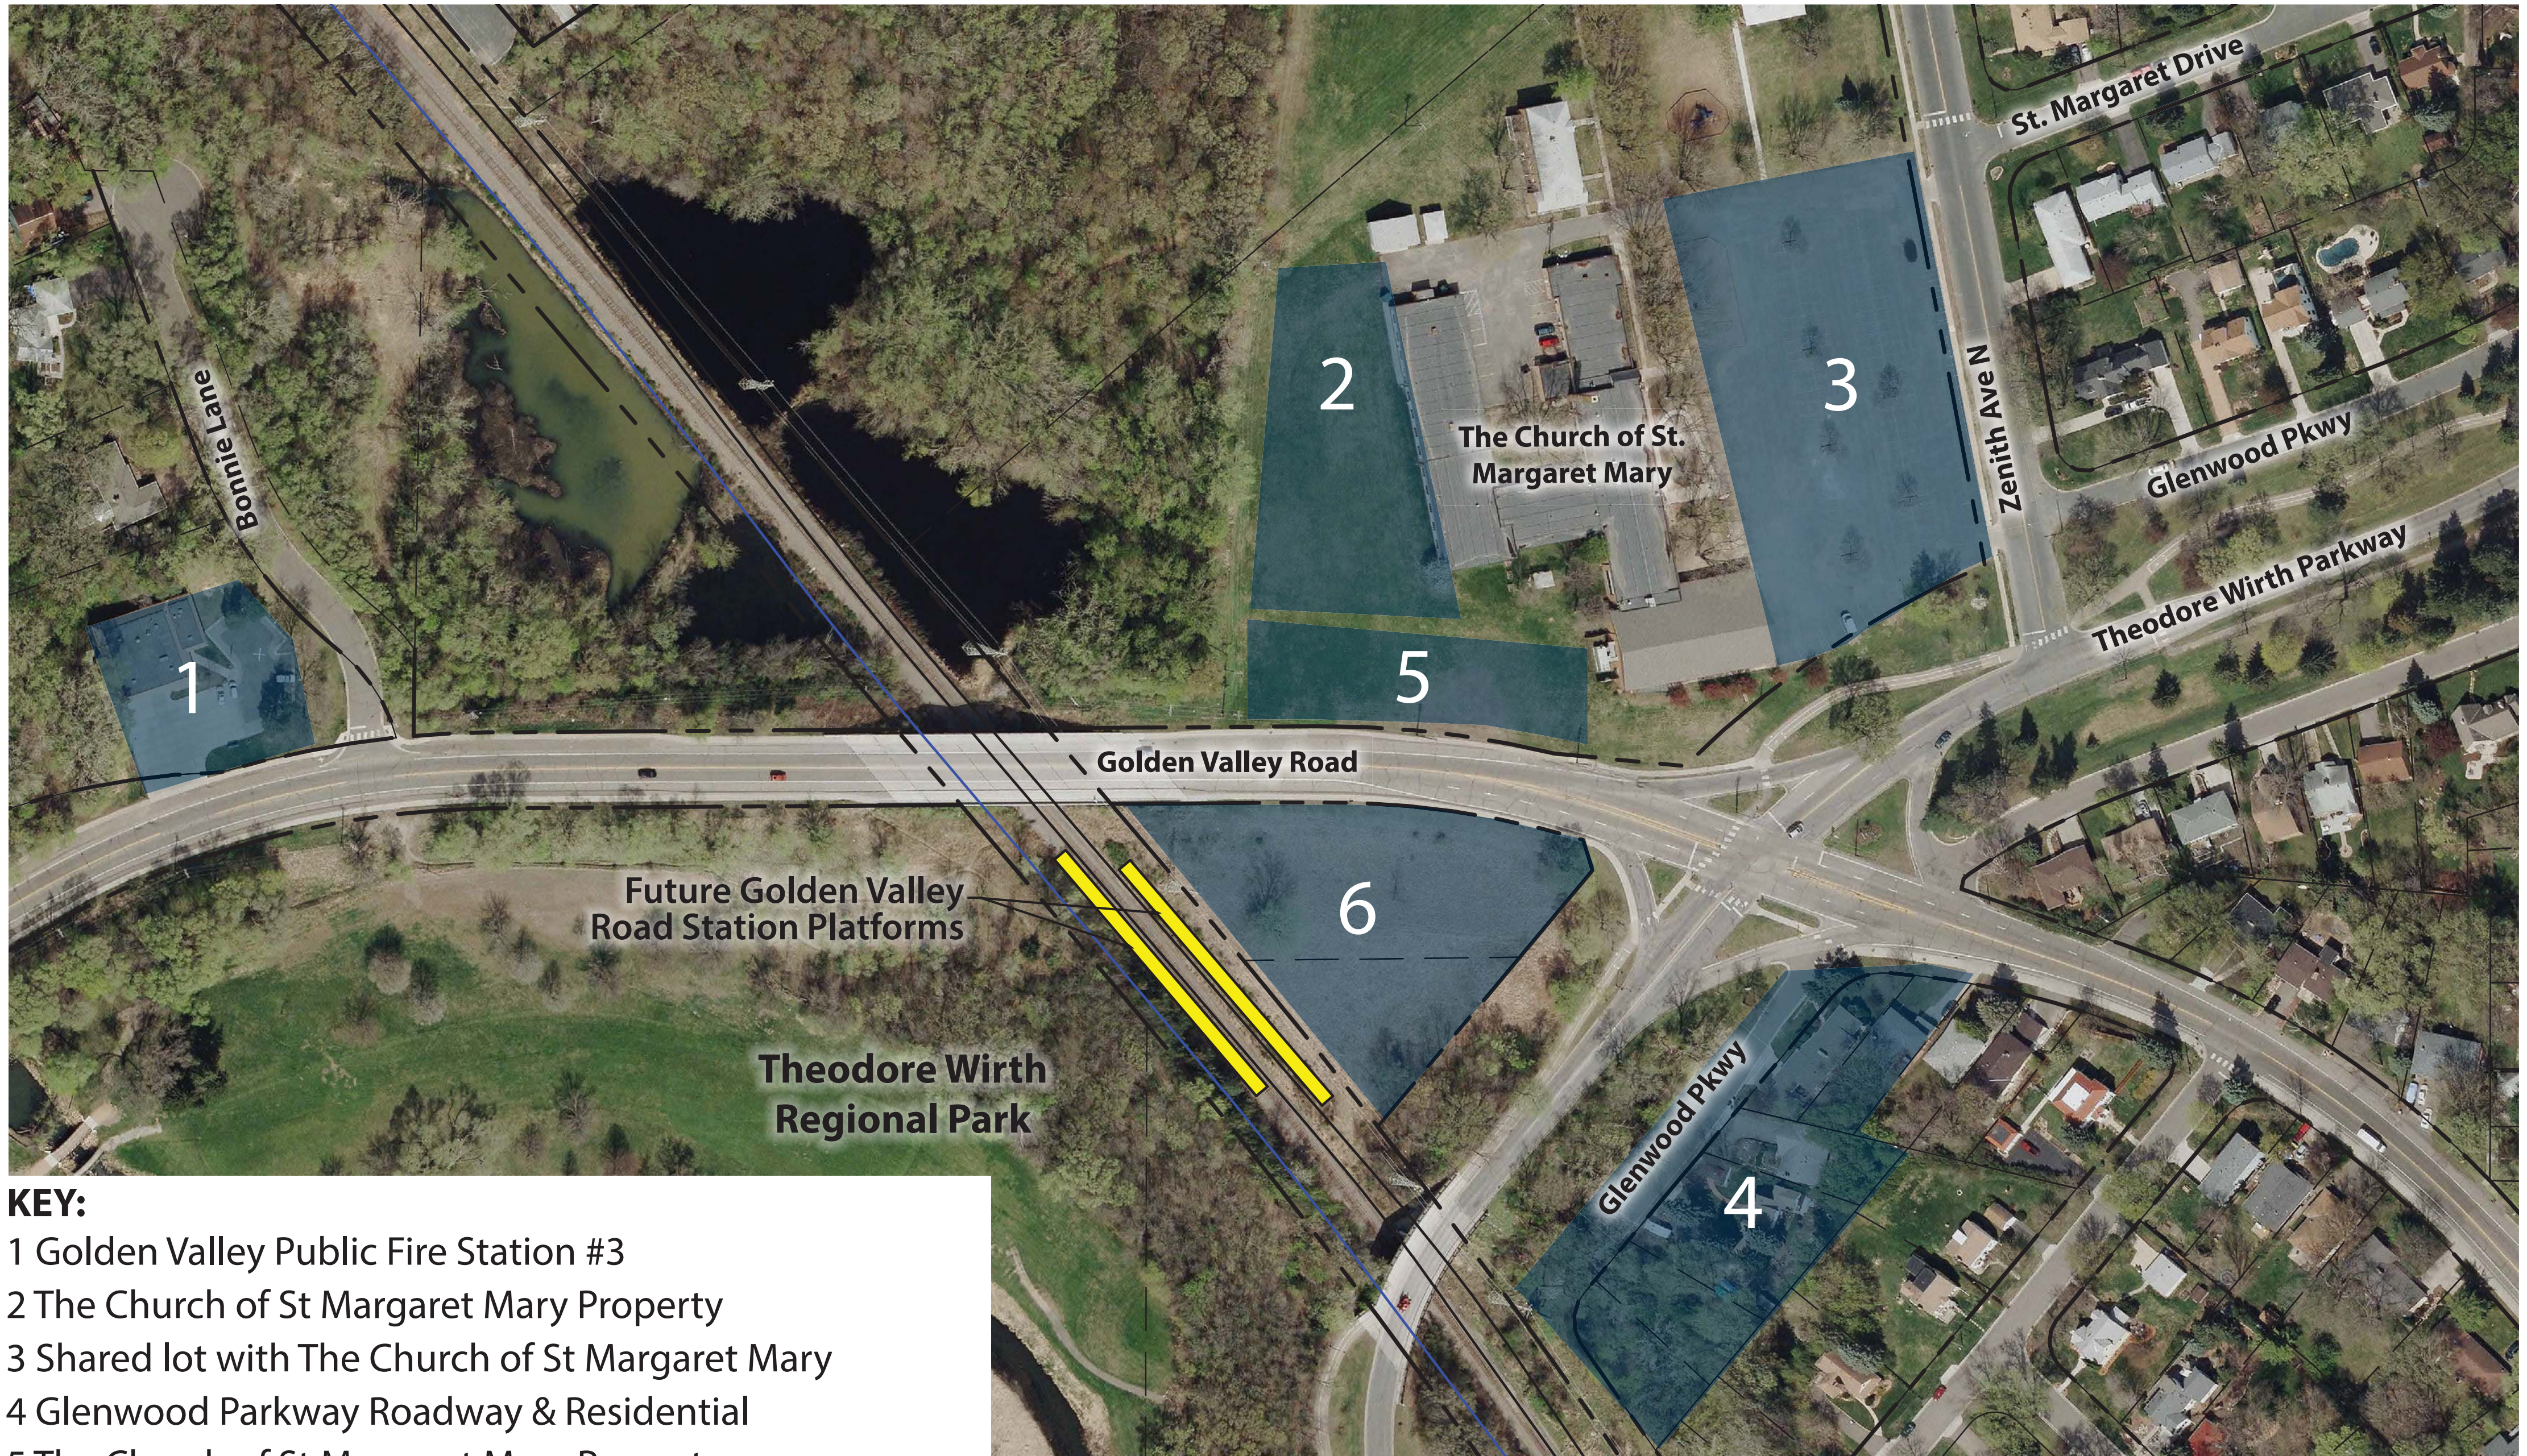

# Blue Line LRT Extension

## GOLDEN VALLEY ROAD STATION PARK AND RIDE SITE OPTIONS

### KEY:

- 1 Golden Valley Public Fire Station #3
- 2 The Church of St Margaret Mary Property
- 3 Shared lot with The Church of St Margaret Mary
- 4 Glenwood Parkway Roadway & Residential
- 5 The Church of St Margaret Mary Property
- 6 Minneapolis Park and Recreation Board (MPRB) Property