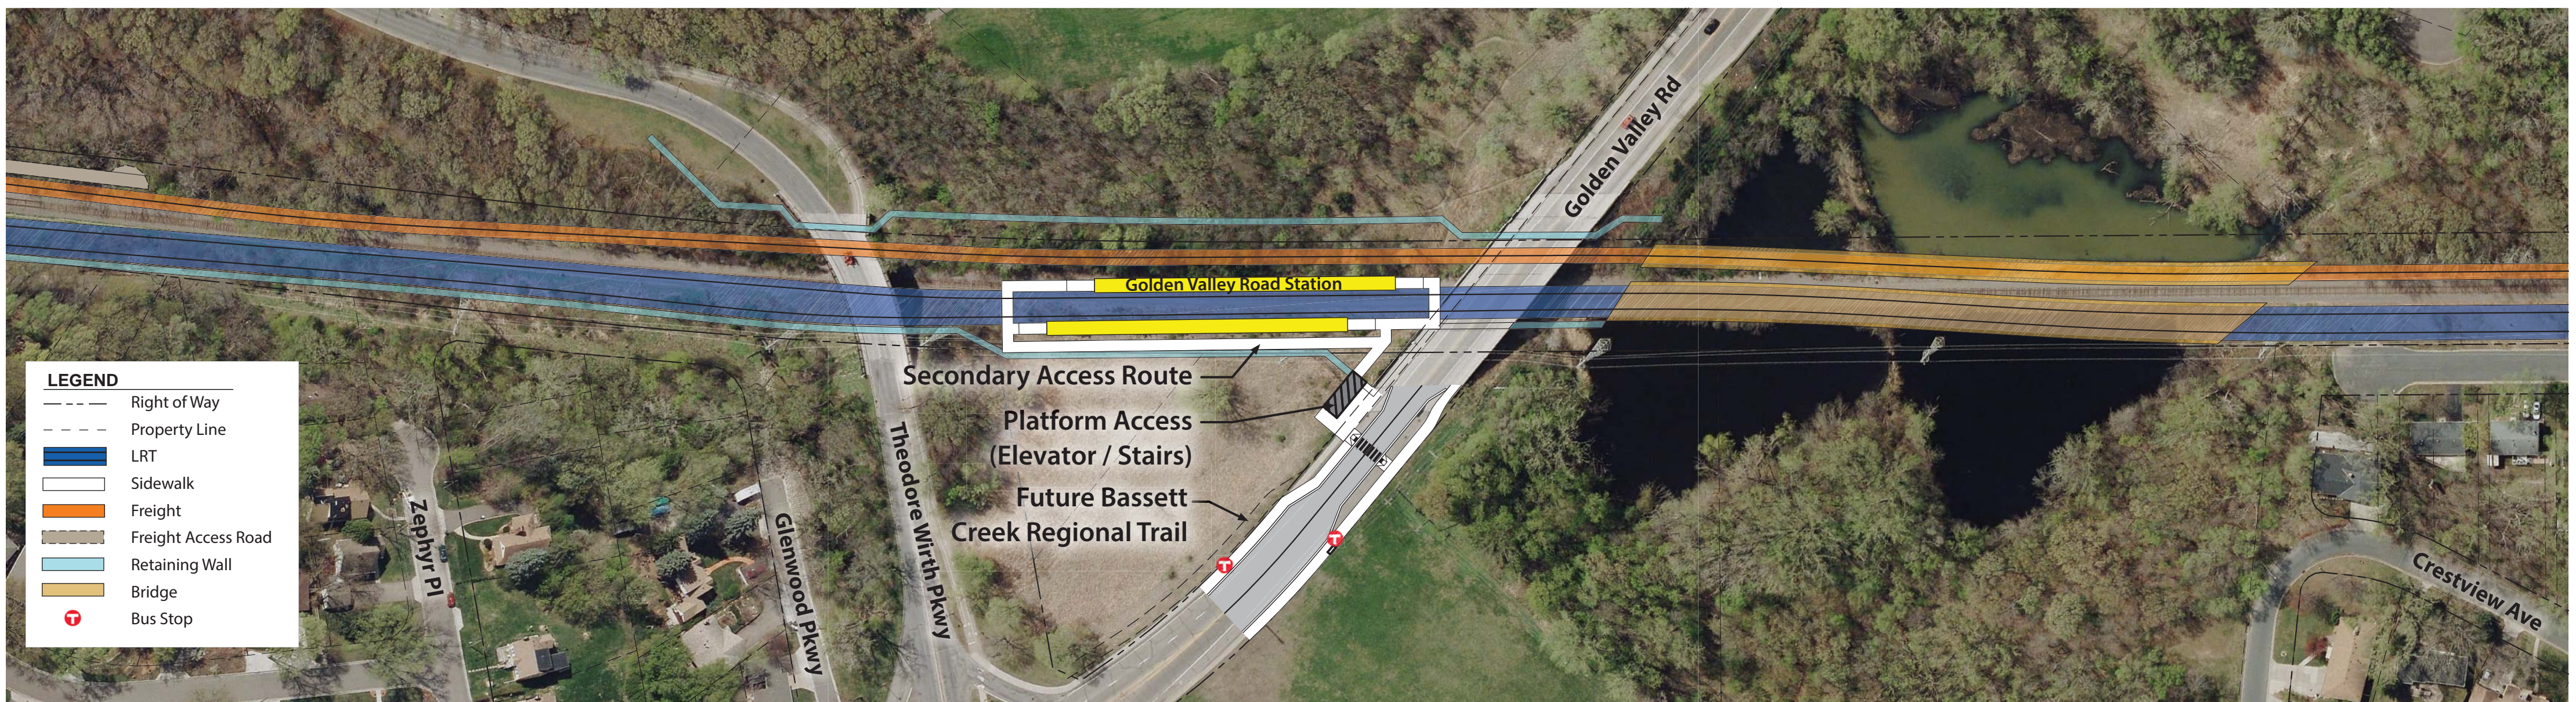

Blue Line LRT Extension

GOLDEN VALLEY PLYMOUTH AVE & GOLDEN VALLEY RD STATIONS

LEGEND

	Right of Way
	Property Line
	LRT
	Sidewalk
	Freight
	Freight Access Road
	Retaining Wall
	Bridge
	Bus Stop

DRAFT
WORK IN PROCESS