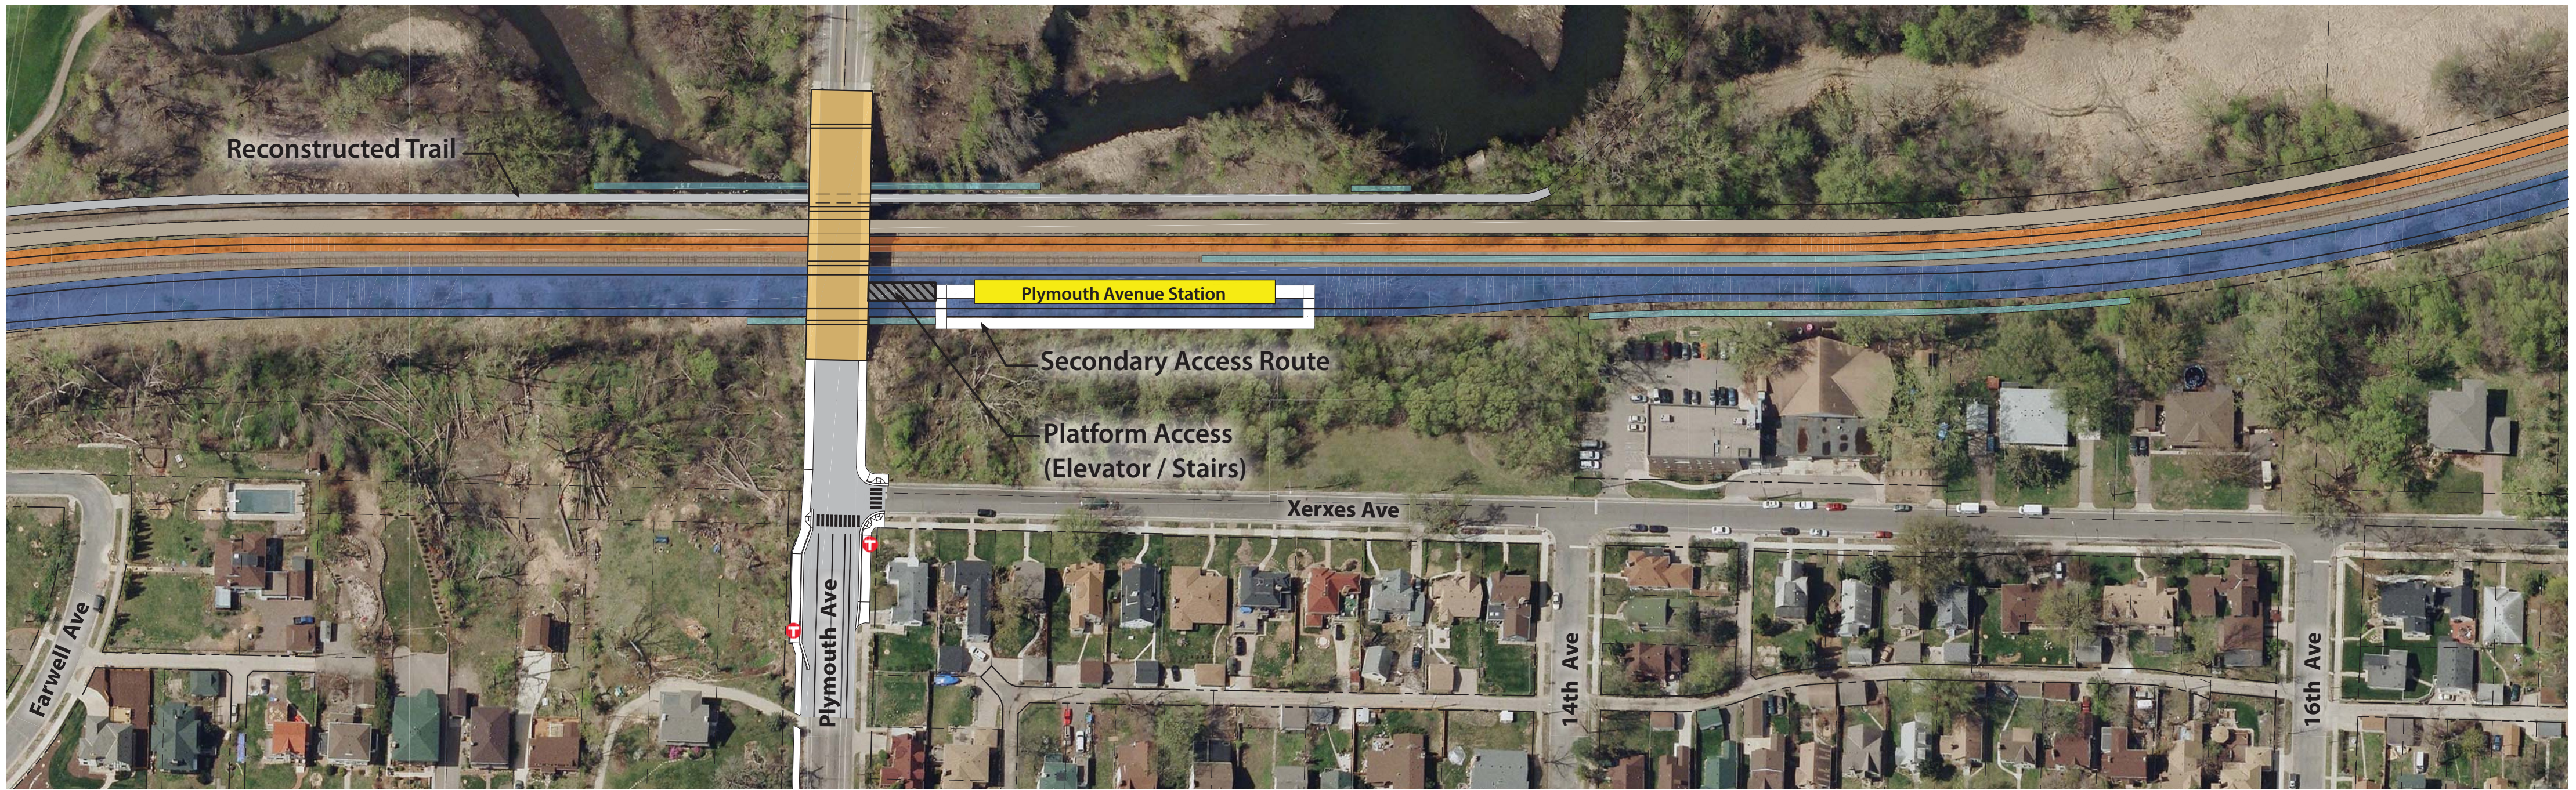

Blue Line LRT Extension

GOLDEN VALLEY PLYMOUTH AVE & GOLDEN VALLEY RD STATIONS

LEGEND

	Right of Way
	Property Line
	LRT
	Sidewalk
	Freight
	Freight Access Road
	Retaining Wall
	Bridge
	Bus Stop

DRAFT
WORK IN PROCESS