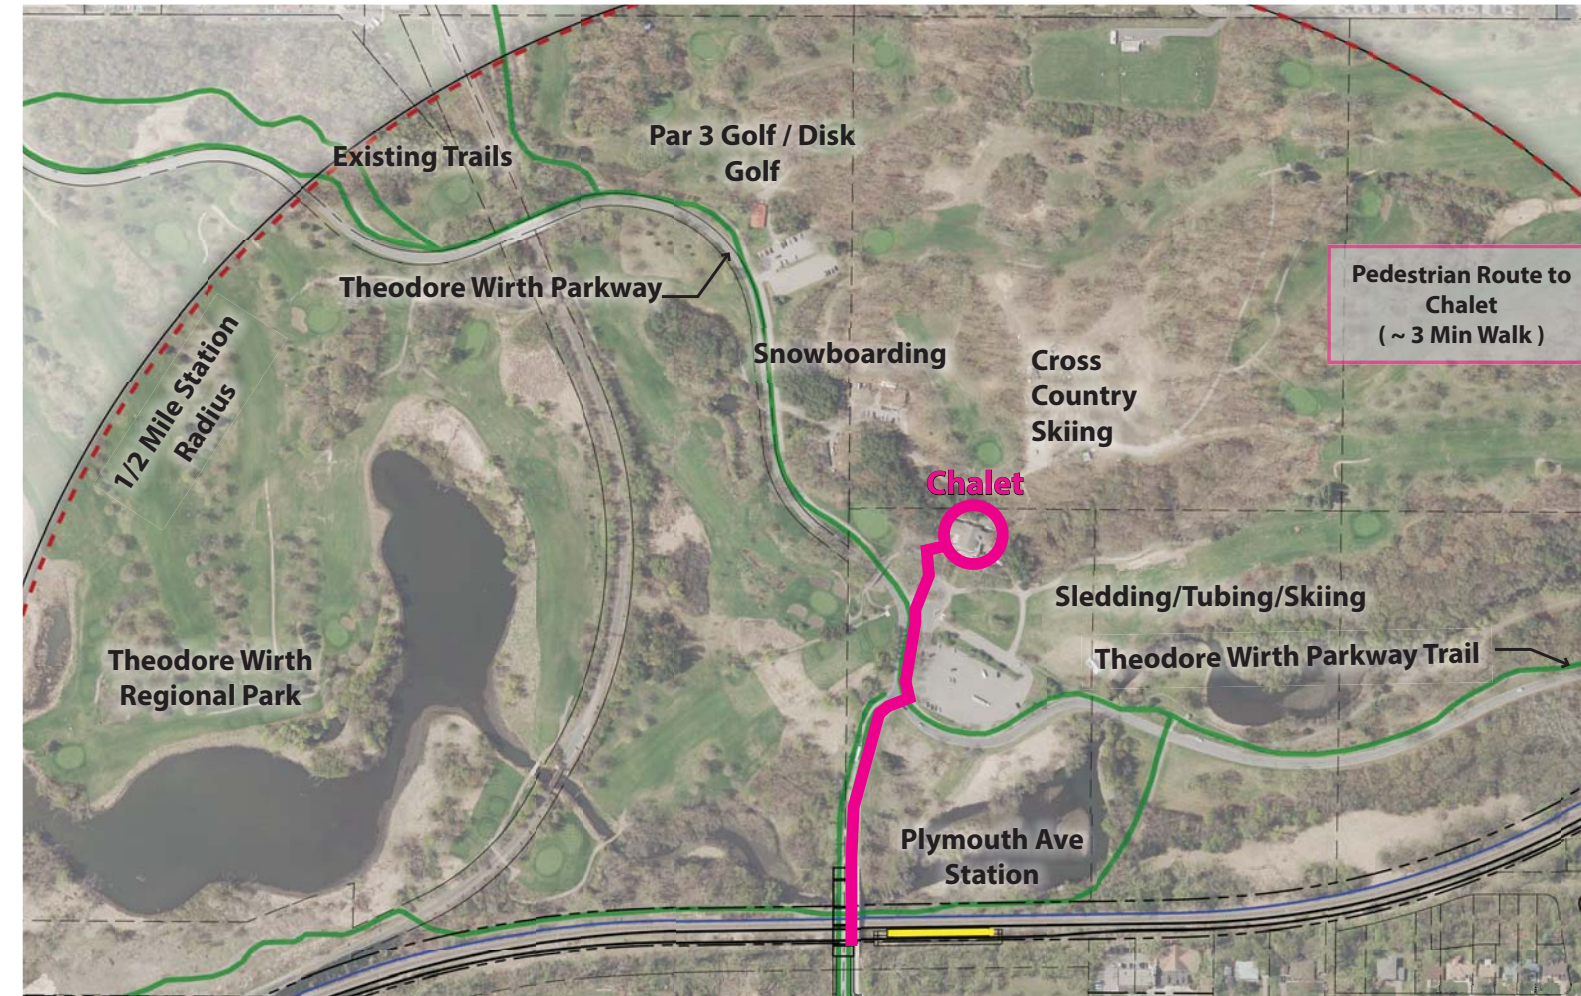

# Blue Line LRT Extension

## THEODORE WIRTH REGIONAL PARK AMENITIES ACCESS

Archery

Wirth Chalet

Par 3 Golf

Sledding/Tubing/Skiing

### Theodore Wirth Park Amenities located within 1/2 mile of Plymouth Avenue Station

- Archery
- Bike / walk paths
- Disc golf
- Cross-country skiing
- Par 3 Golf
- Restroom facility
- Sledding/Tubing/Skiing
- Snowboarding