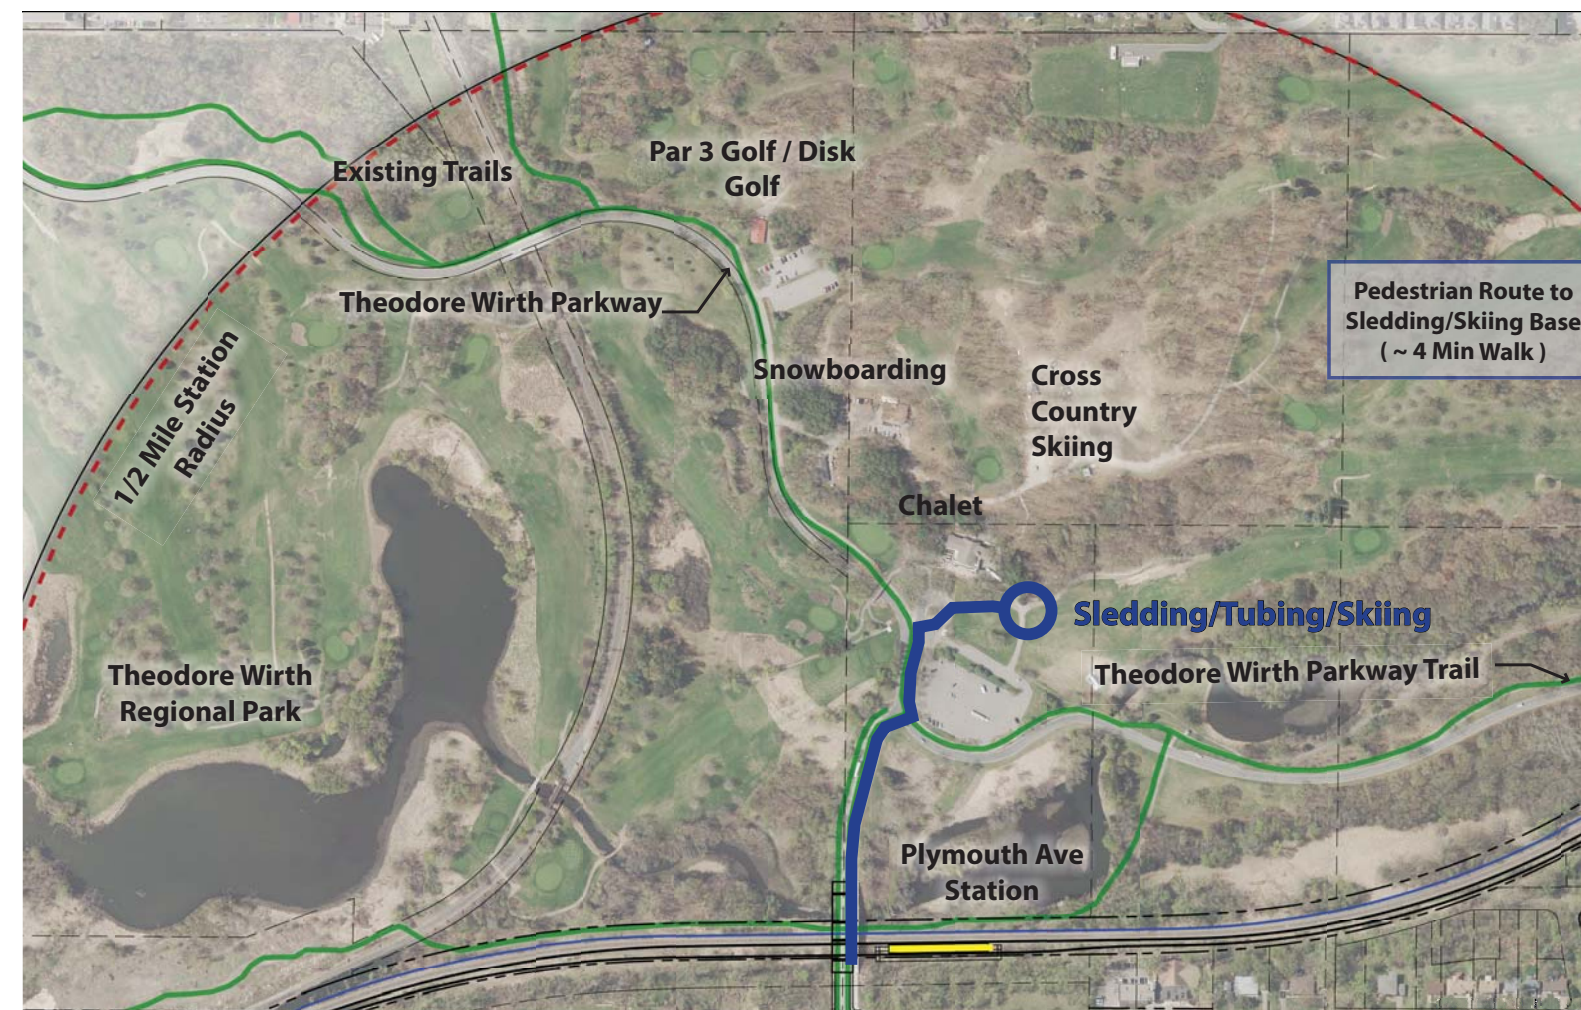

## THEODORE WIRTH REGIONAL PARK AMENITIES ACCESS

Archery

Wirth Chalet

Par 3 Golf

Sledding/Tubing/Skiing

### Theodore Wirth Park Amenities located within 1/2 mile of Plymouth Avenue Station

- Archery
- Bike / walk paths
- Disc golf
- Cross-country skiing
- Par 3 Golf
- Restroom facility
- Sledding/Tubing/Skiing
- Snowboarding