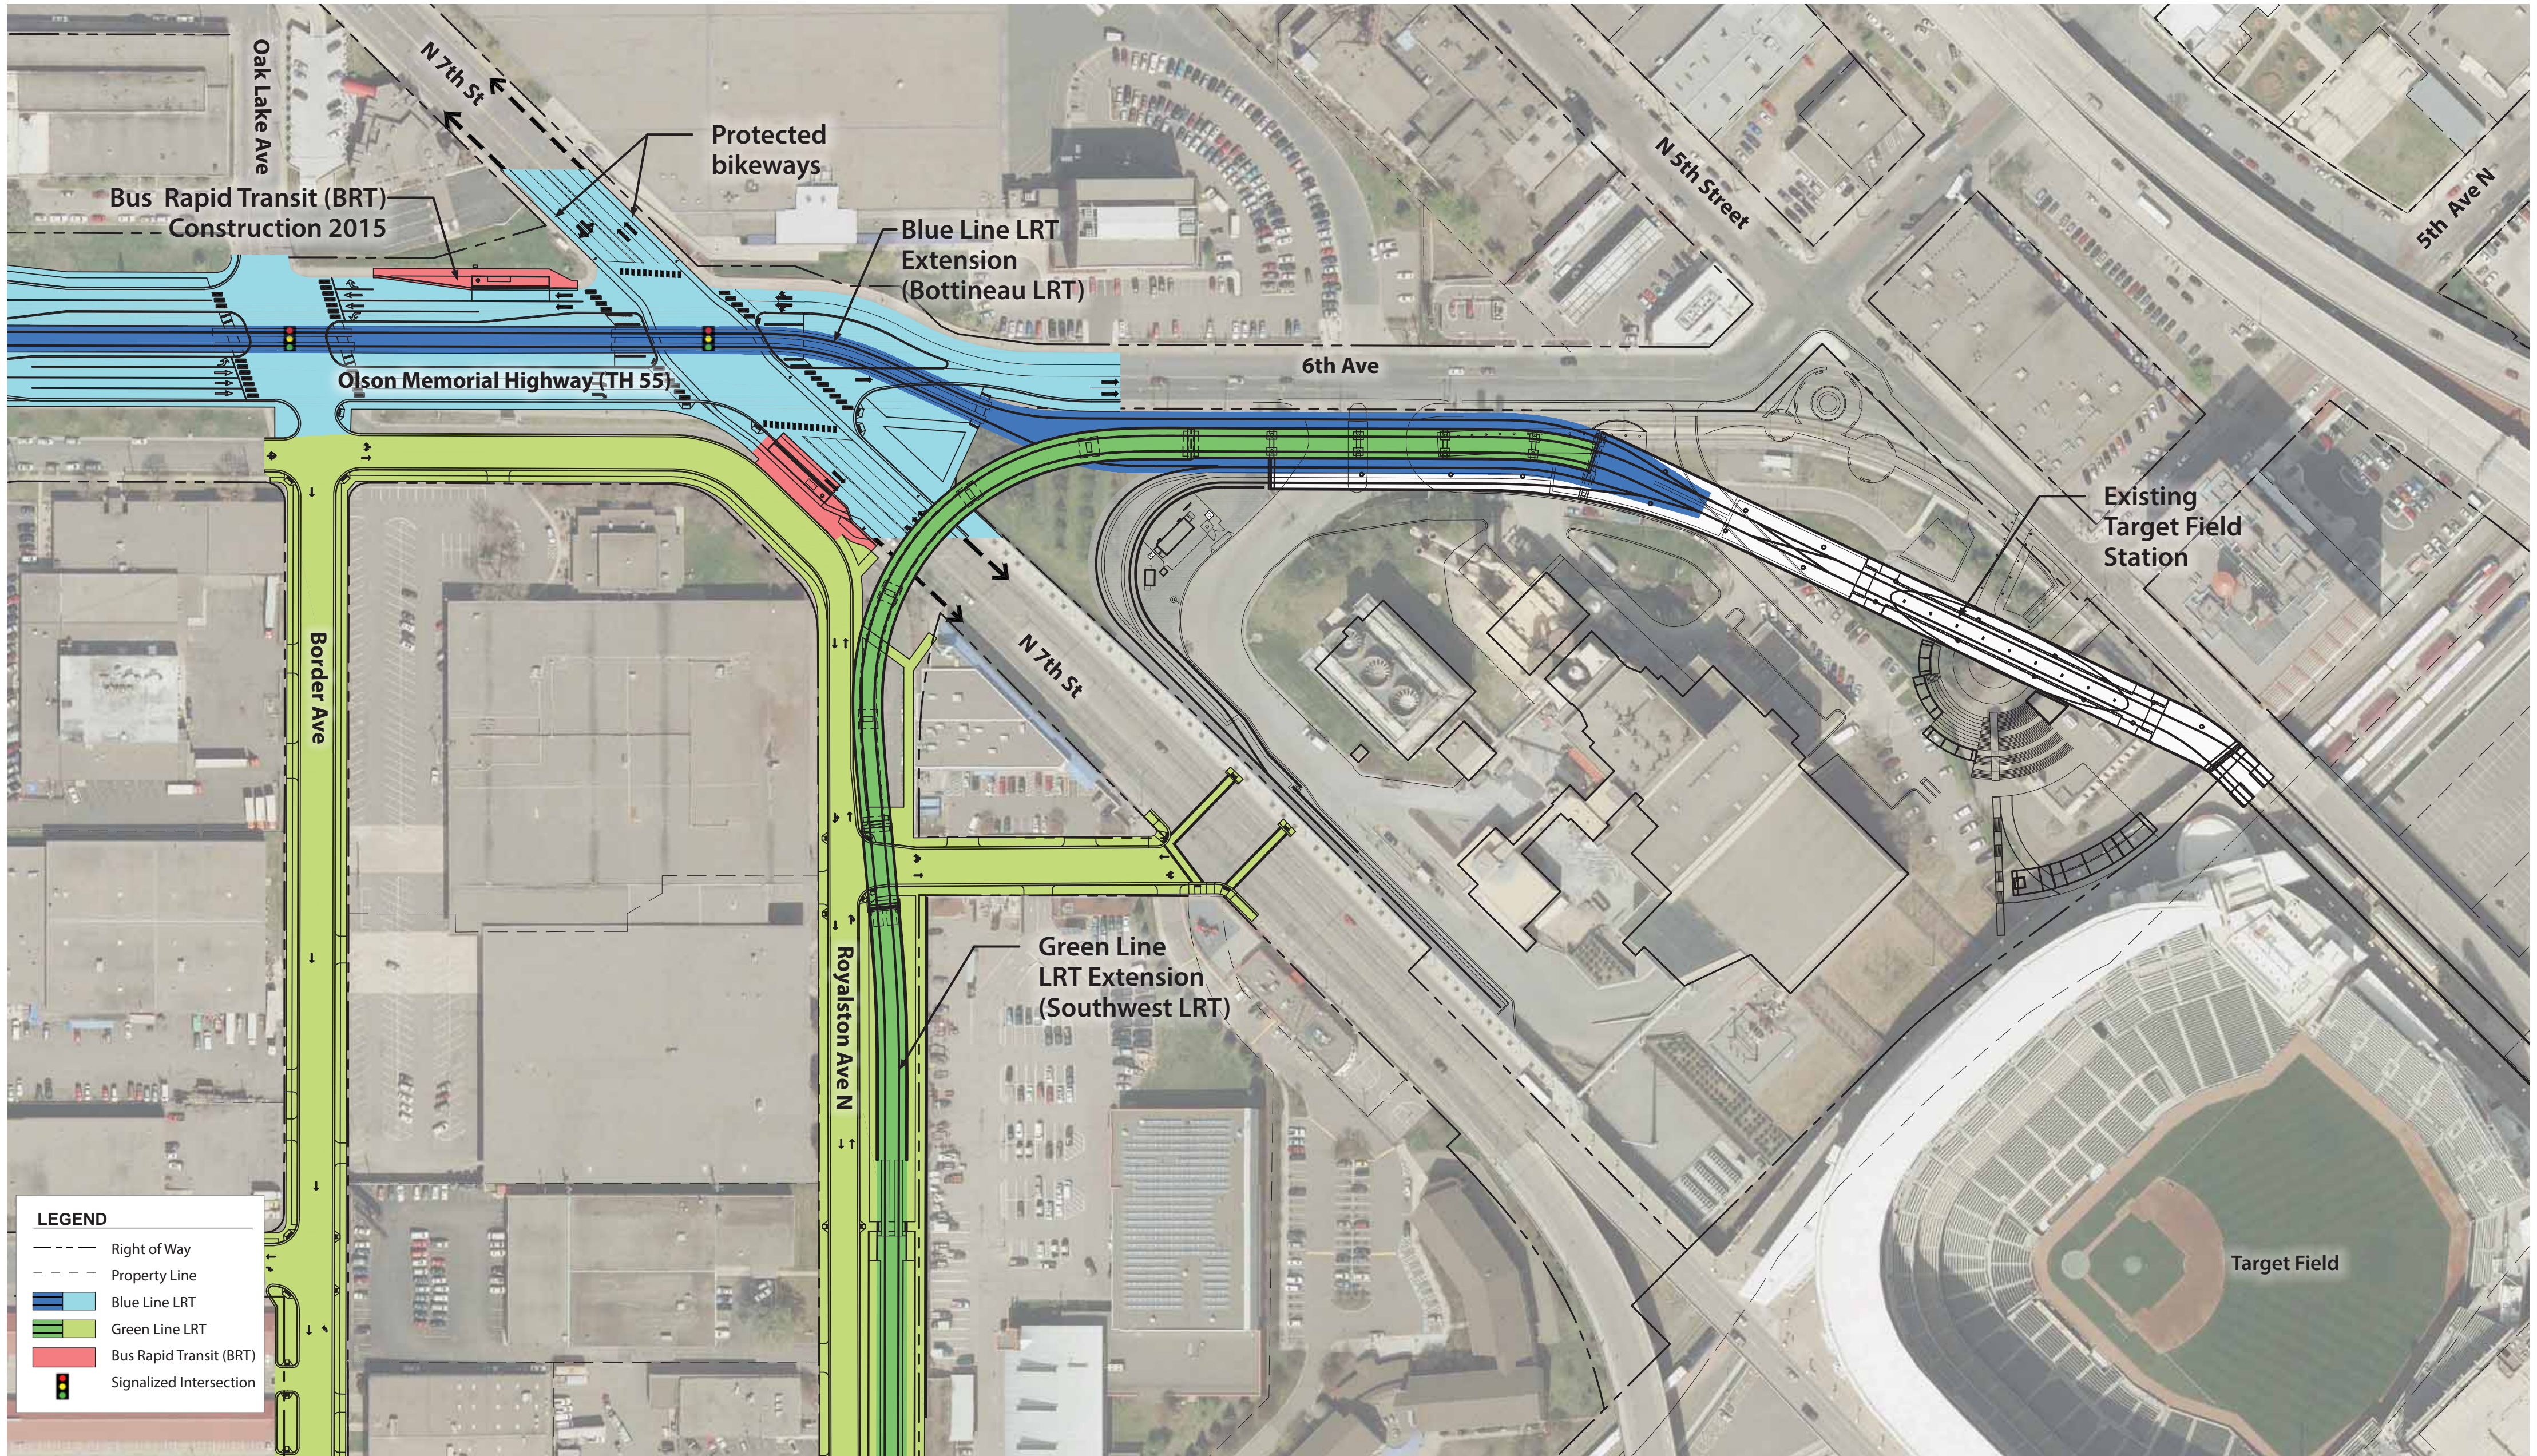

Blue Line LRT Extension

MINNEAPOLIS 7TH STREET AND OLSON MEMORIAL HIGHWAY

NOT TO SCALE

JULY 2015

DRAFT
WORK IN PROCESS

Blue Line LRT Extension

MINNEAPOLIS 7TH STREET AND OLSON MEMORIAL HIGHWAY

View from northwest corner of 7th Street and Olson Memorial Highway

7th Street and Olson Memorial Highway looking southeast

Aerial view of both the Green and Blue Lines along 8th Avenue looking west

7th Street and Olson Memorial Highway view from southwest corner towards downtown