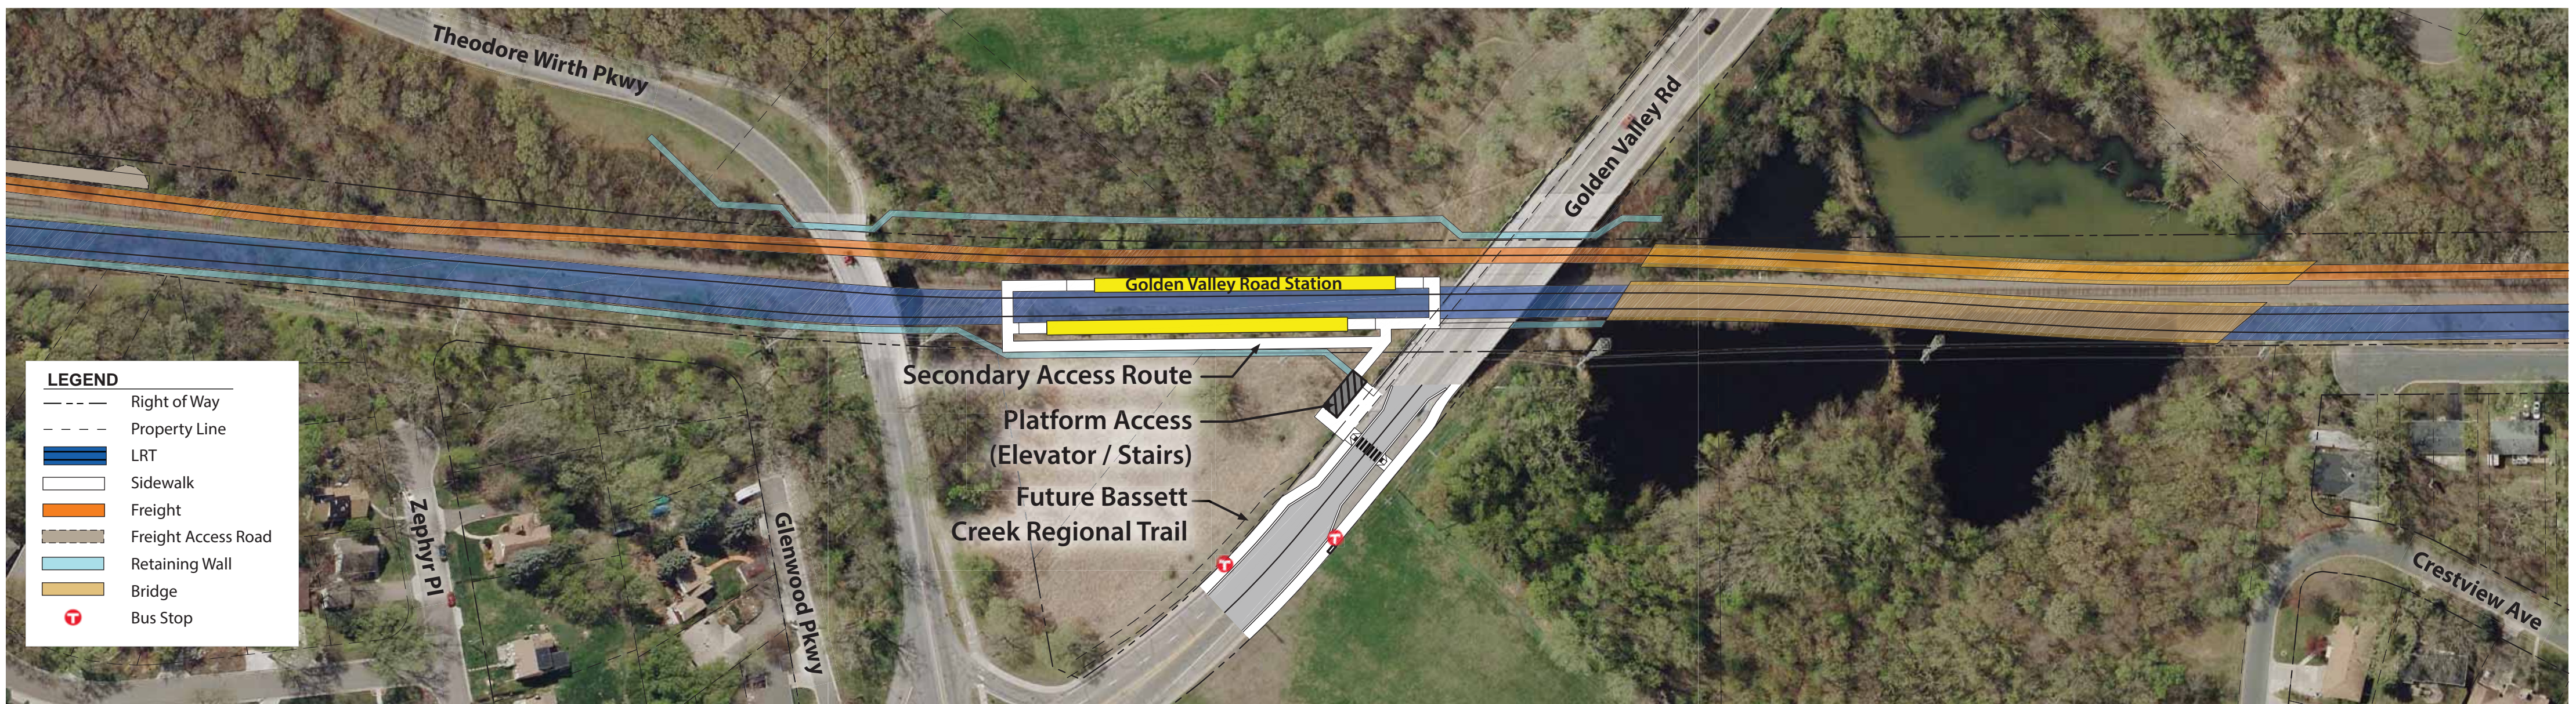

Blue Line LRT Extension

GOLDEN VALLEY PLYMOUTH AVE & GOLDEN VALLEY RD STATIONS

LEGEND

	Right of Way
	Property Line
	LRT
	Sidewalk
	Freight
	Freight Access Road
	Retaining Wall
	Bridge
	Bus Stop

DRAFT
WORK IN PROCESS