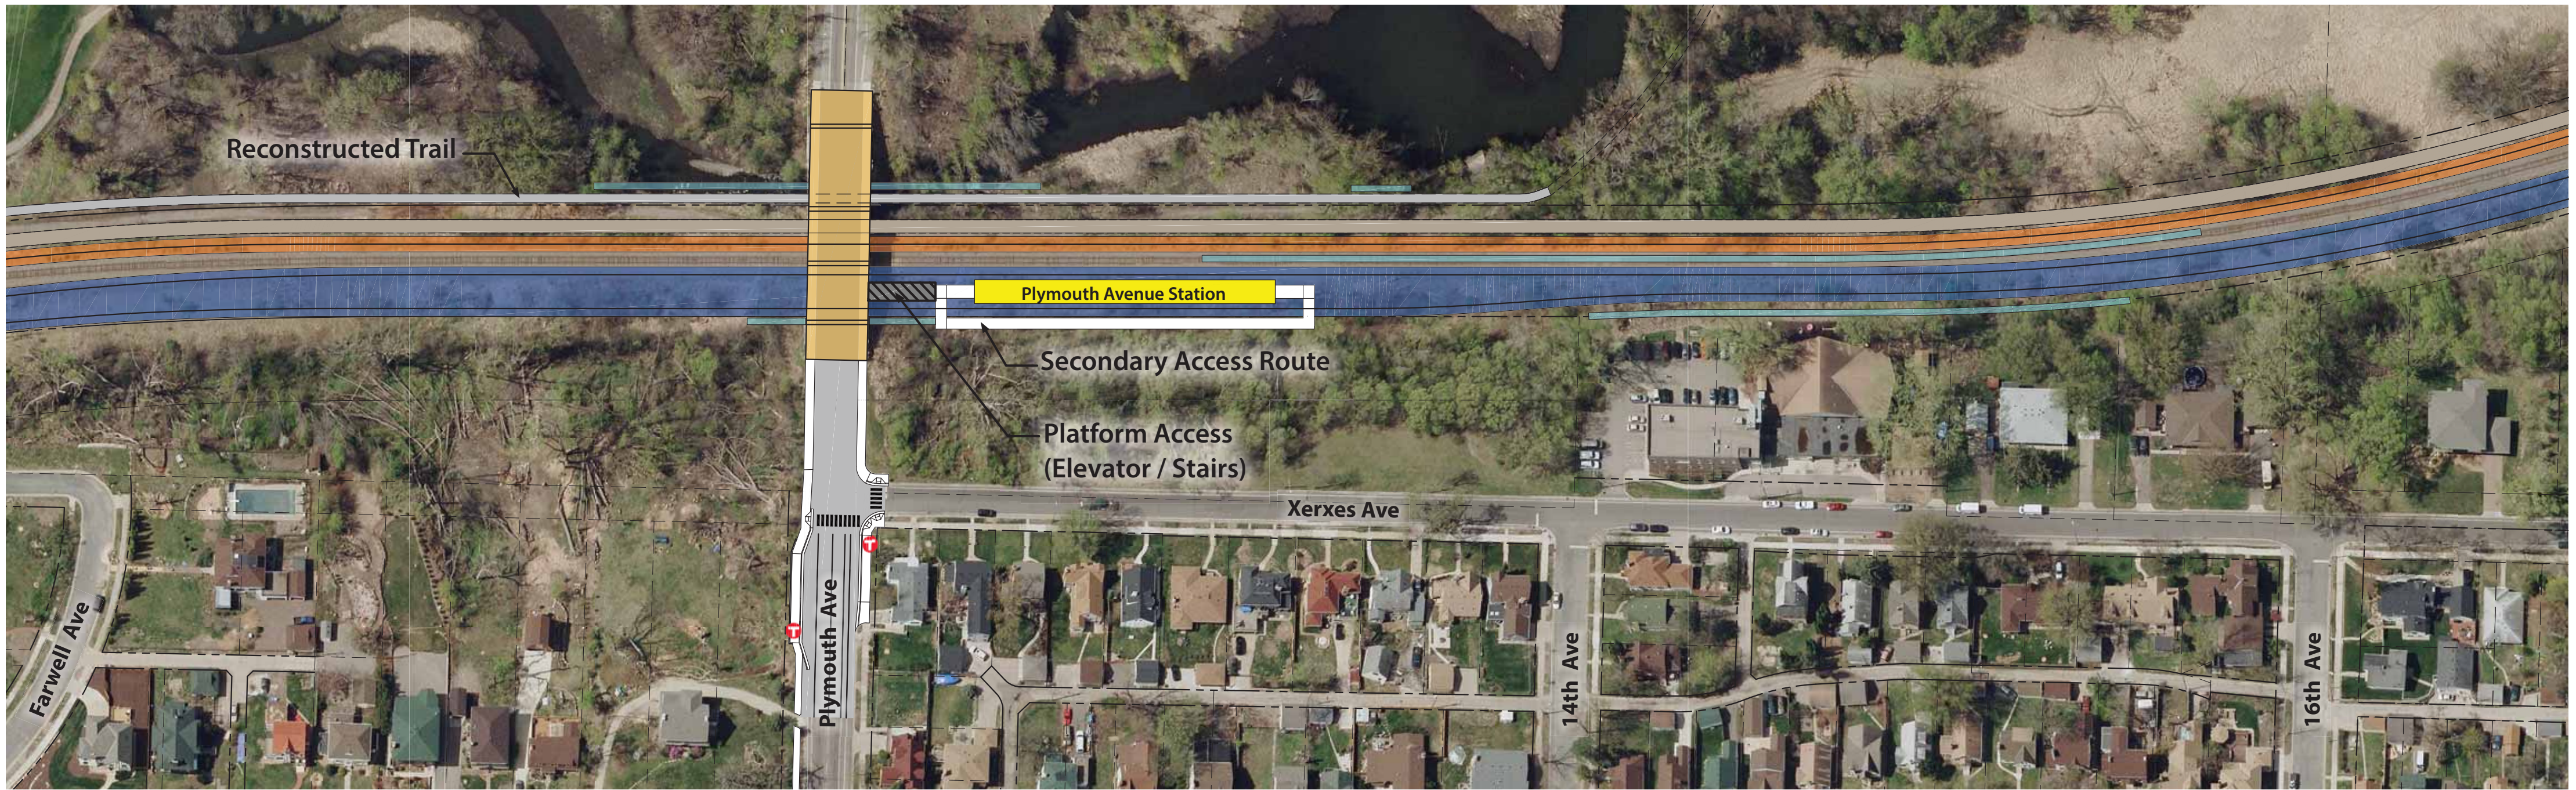

Blue Line LRT Extension

GOLDEN VALLEY PLYMOUTH AVE & GOLDEN VALLEY RD STATIONS

LEGEND

	Right of Way
	Property Line
	LRT
	Sidewalk
	Freight
	Freight Access Road
	Retaining Wall
	Bridge
	Bus Stop

DRAFT
WORK IN PROCESS