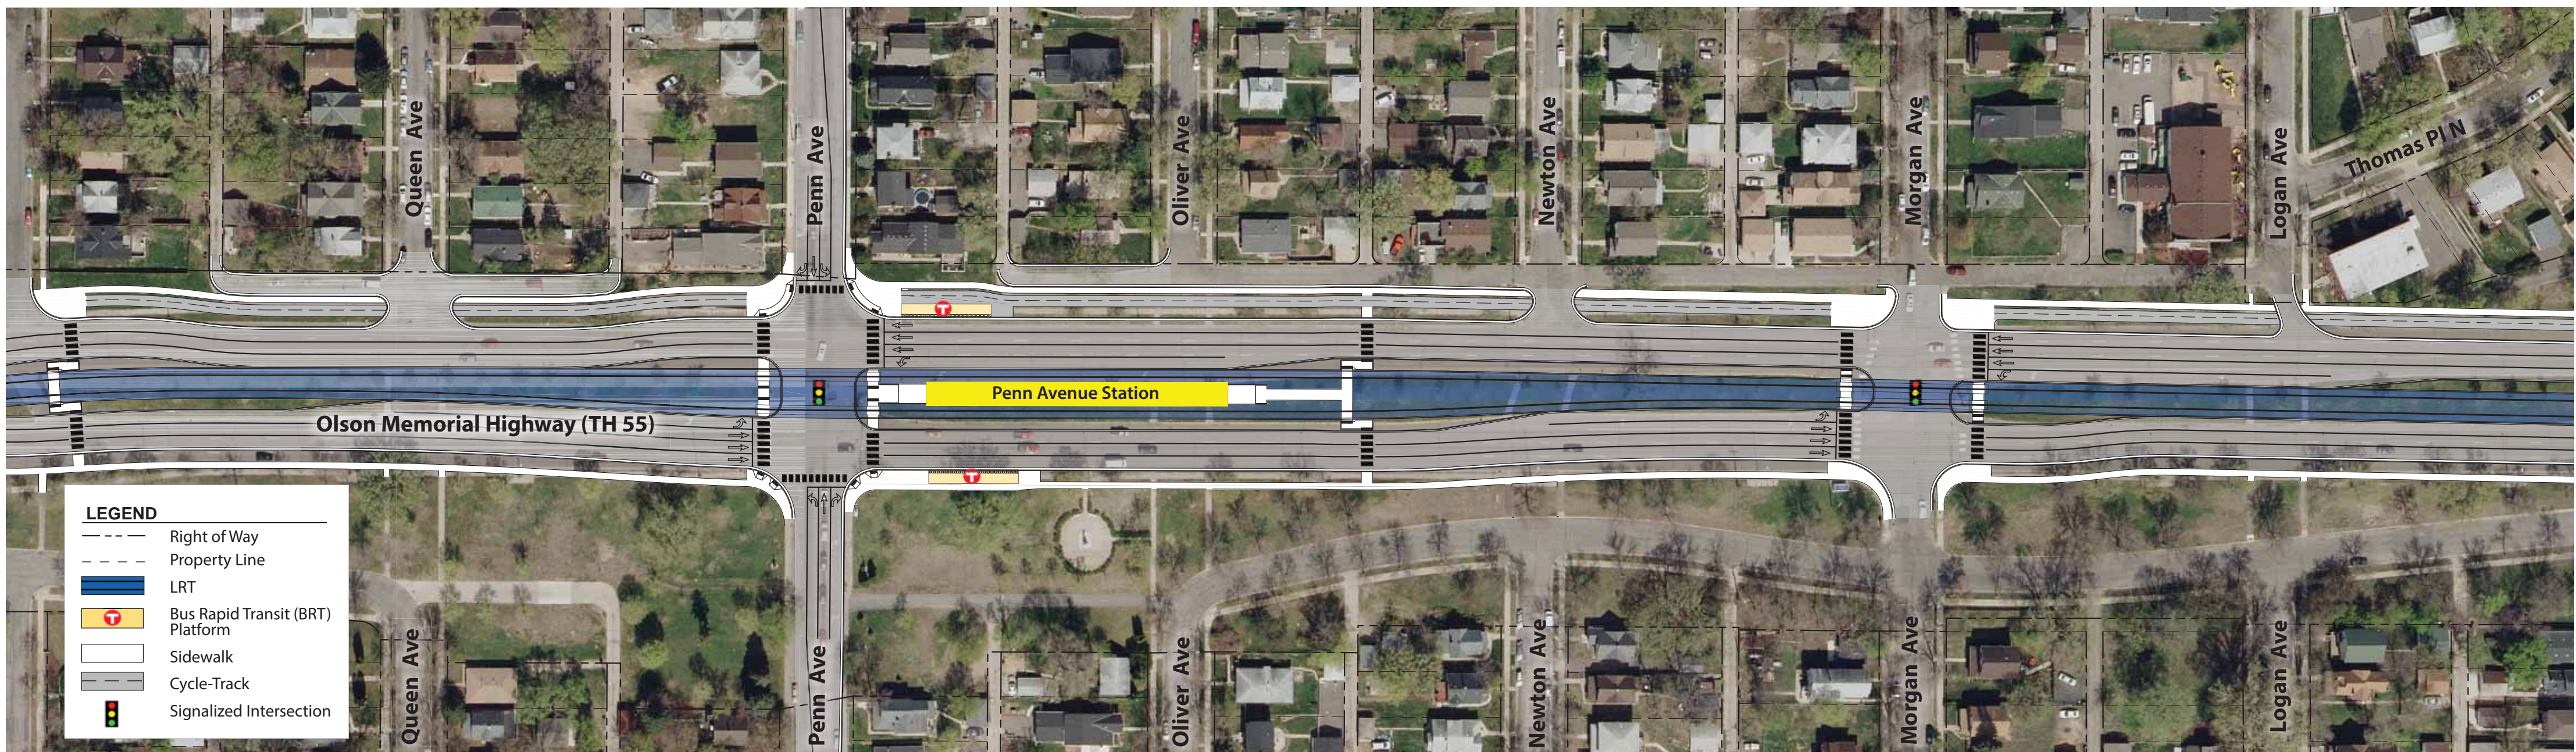

Blue Line LRT Extension

MINNEAPOLIS VAN WHITE BLVD & PENN AVE STATIONS

LEGEND

- Right of Way
- Property Line
- LRT
- Bus Rapid Transit (BRT) Platform
- Sidewalk
- Cycle-Track
- Signalized Intersection

DRAFT
WORK IN PROCESS