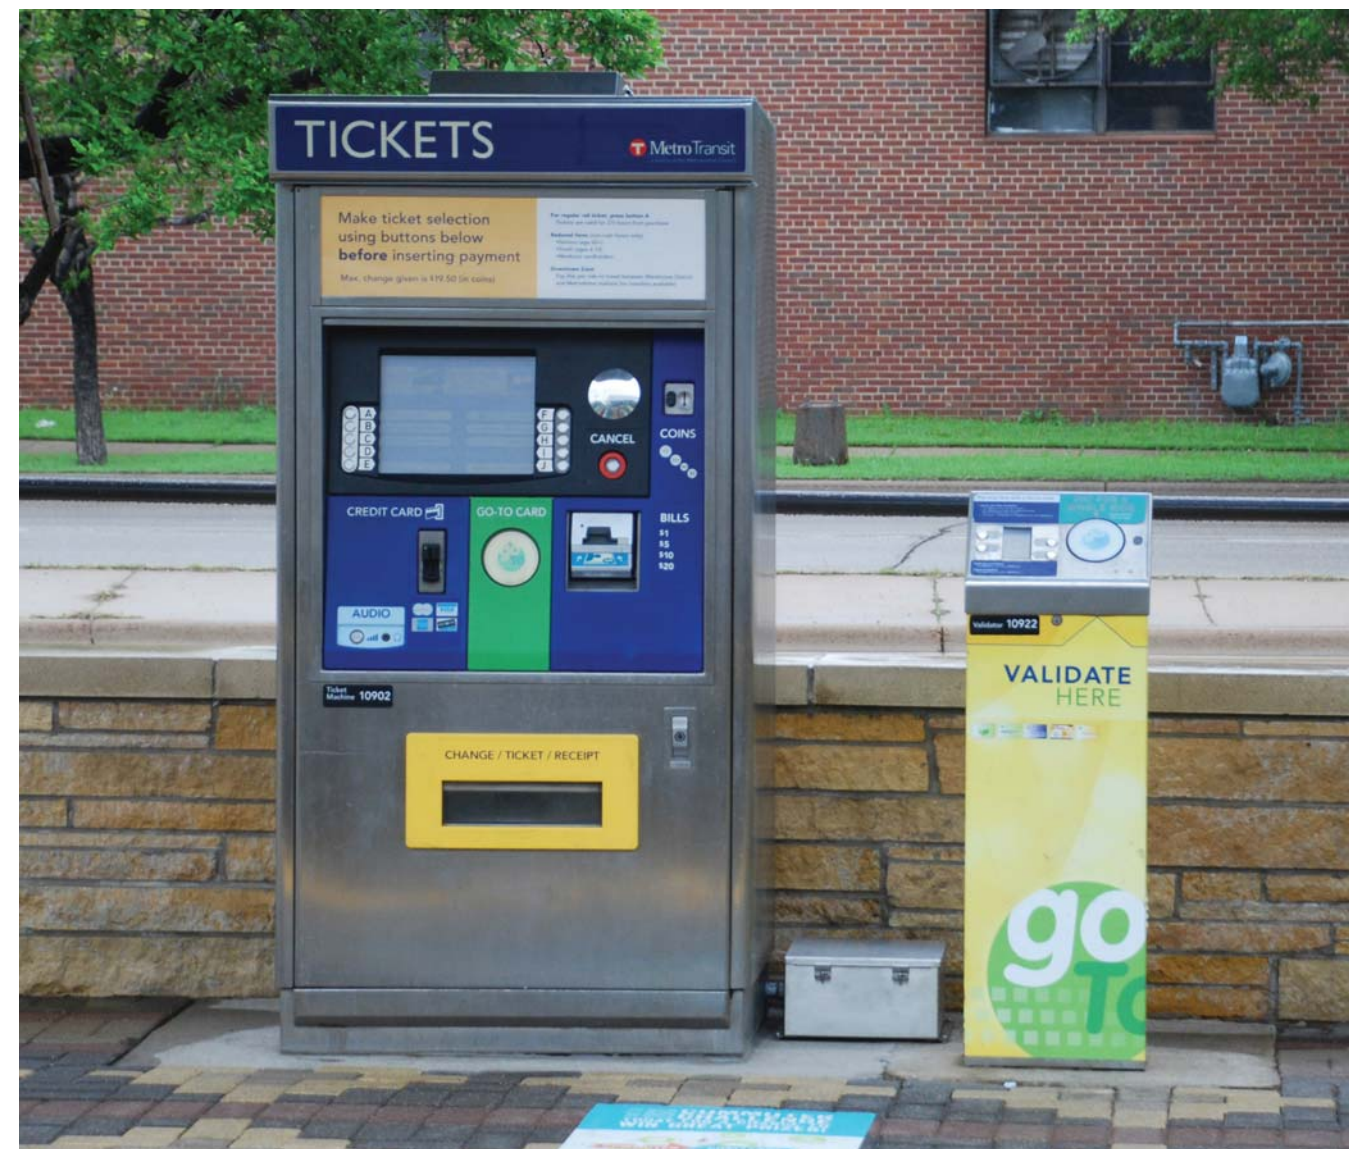

Fare Rates & Compliance

- No fare boxes on trains
- Pay for ride before boarding; speeds up boarding
- Police officers randomly ask to see proof of fare payment on trains and stations

TRANSIT MODE	FARE*
Light Rail & Local Bus	\$1.75 \$2.25 (peak period)
Express Bus	\$2.25 \$3.00 (peak period)
Northstar	\$3.00 – \$6.00 depending on station

* \$180 fine for riding trains or buses without paying

Ticket vending machine (right) and card validator (left)