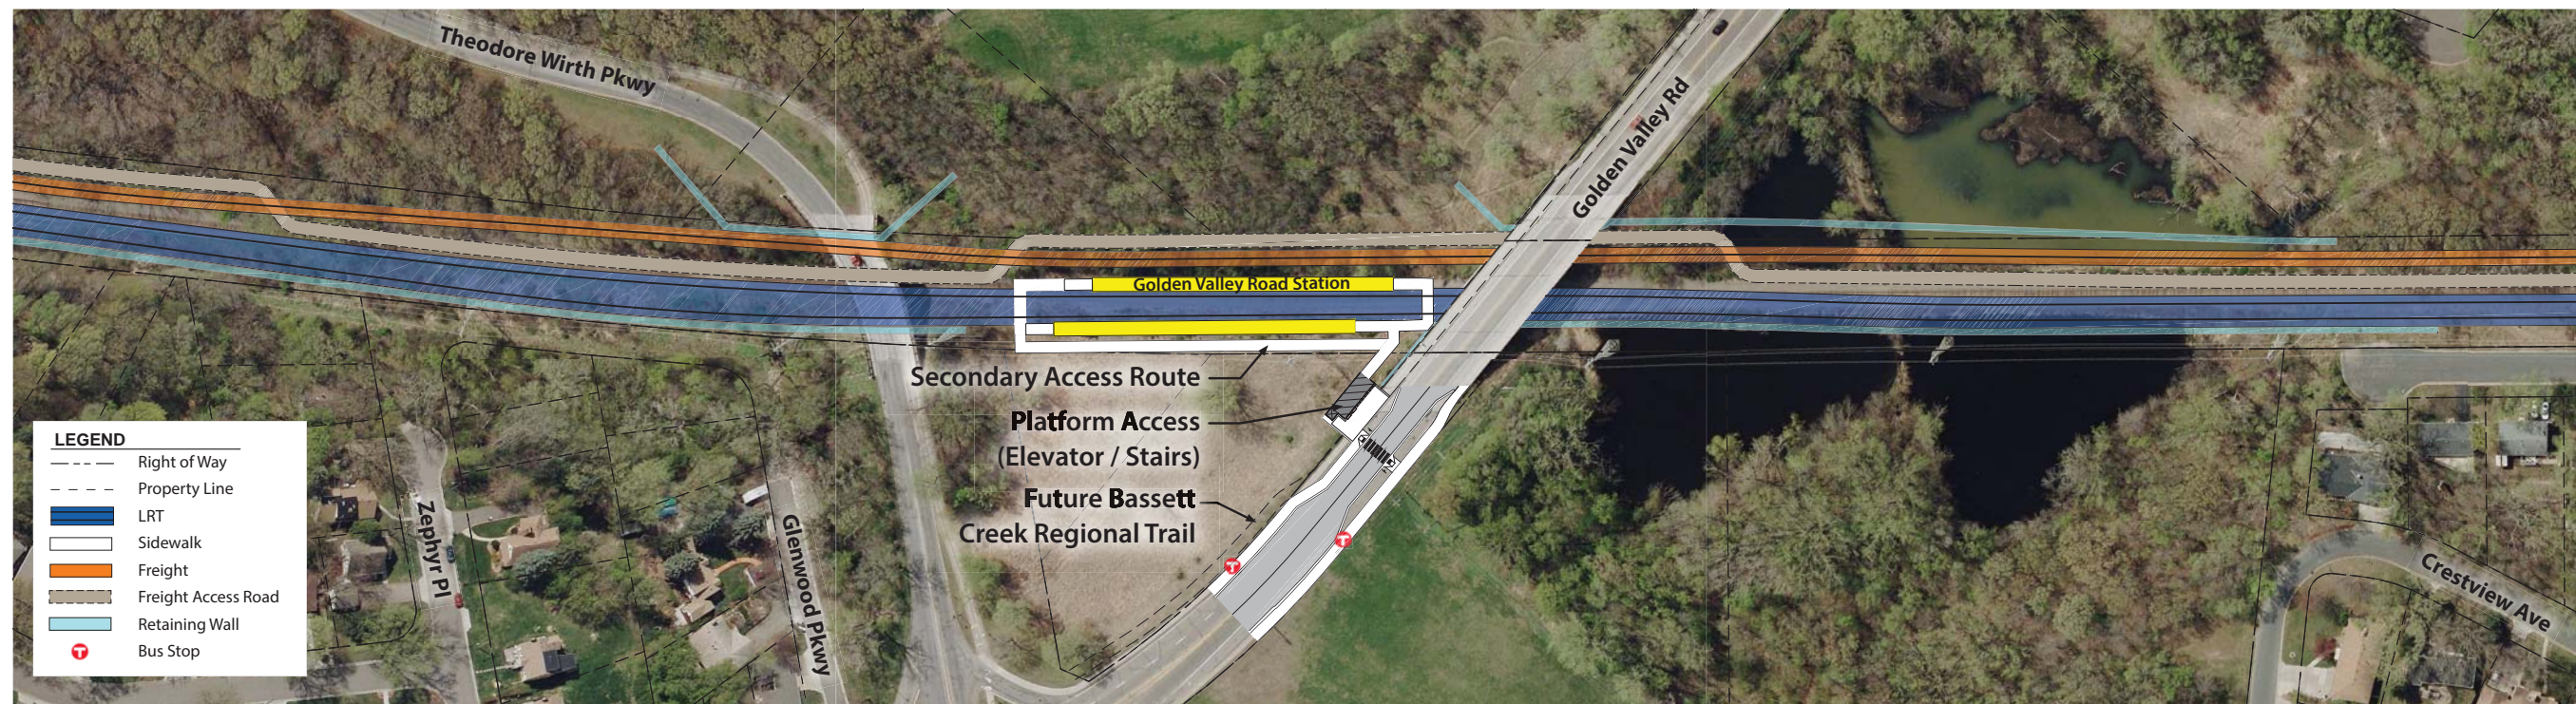

# Blue Line LRT Extension

## PLYMOUTH AVENUE & GOLDEN VALLEY ROAD STATIONS

**LEGEND**

- Right of Way
- Property Line
- LRT
- Sidewalk
- Freight
- Freight Access Road
- Retaining Wall
- Bus Stop

**DRAFT**  
WORK IN PROCESS