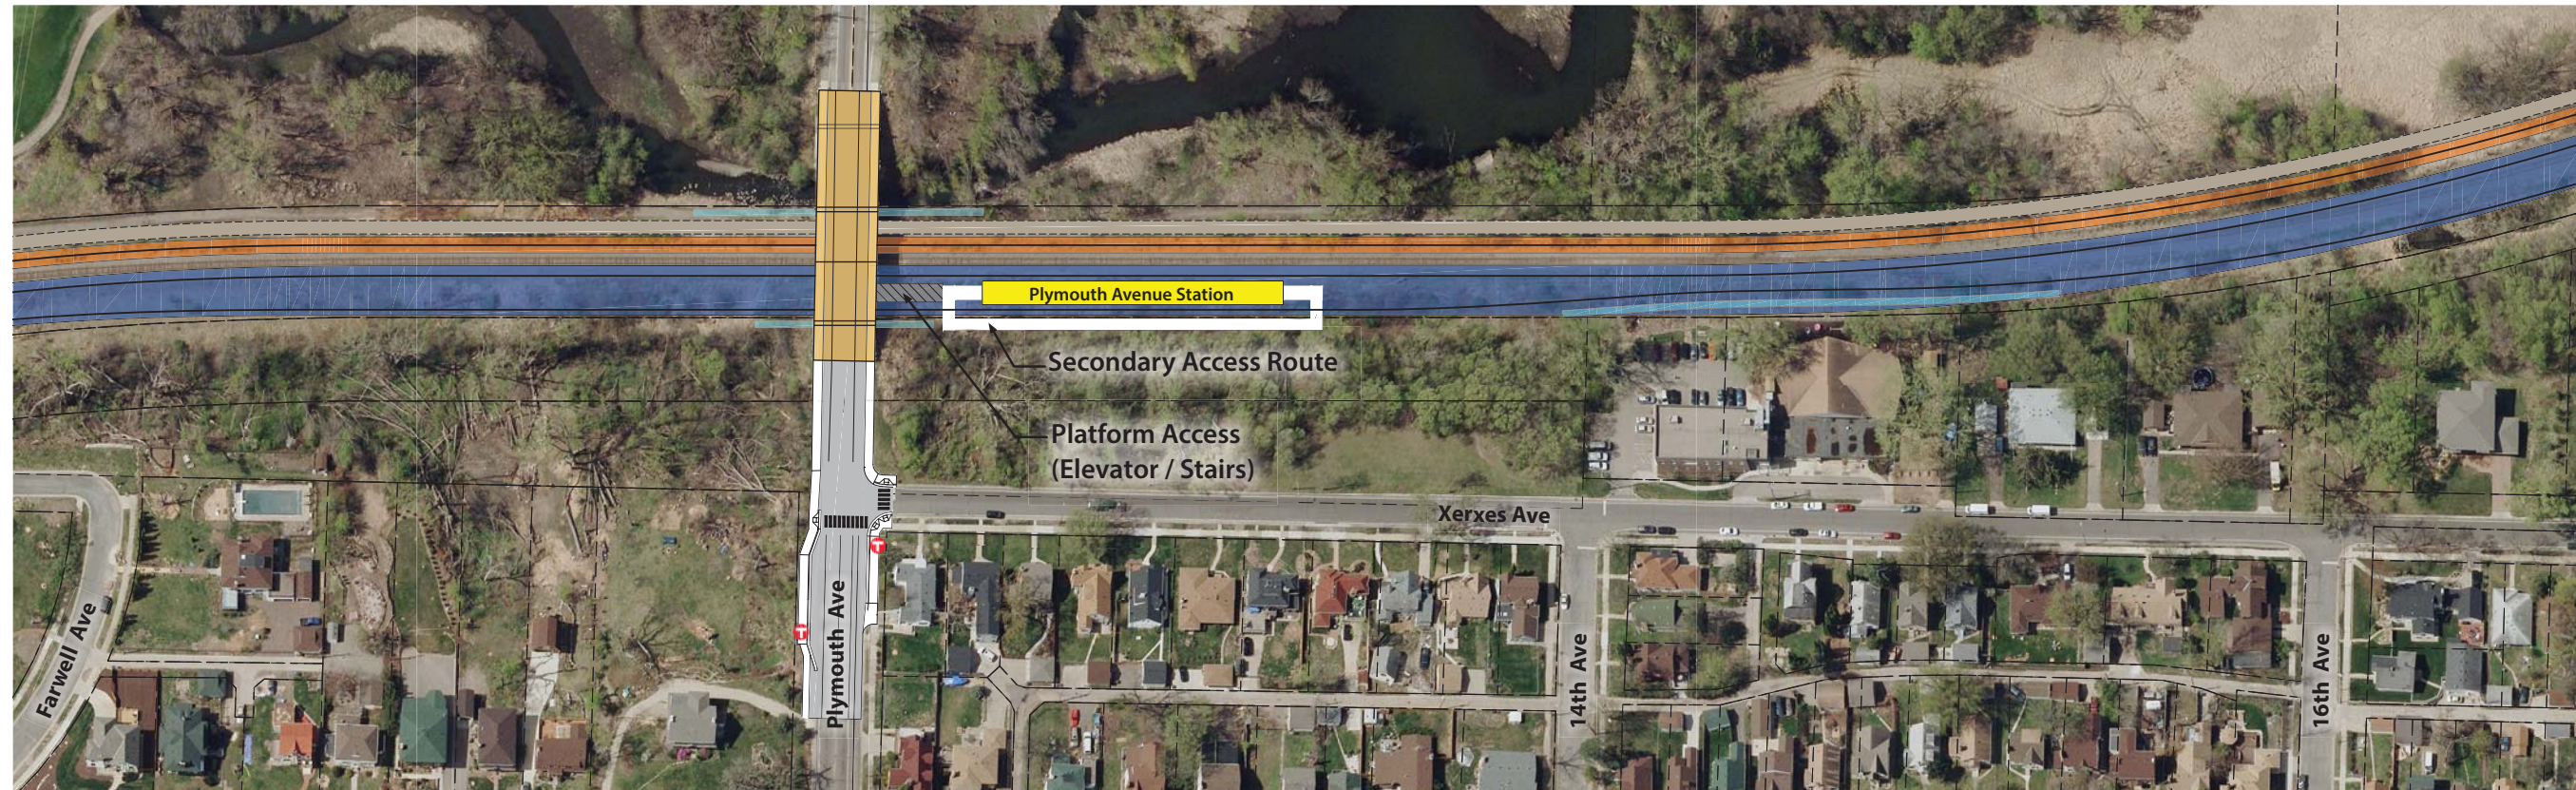

# Blue Line LRT Extension

## PLYMOUTH AVENUE & GOLDEN VALLEY ROAD STATIONS

**LEGEND**

- Right of Way
- Property Line
- LRT
- Sidewalk
- Freight
- Freight Access Road
- Retaining Wall
- Bus Stop

**DRAFT**  
WORK IN PROCESS