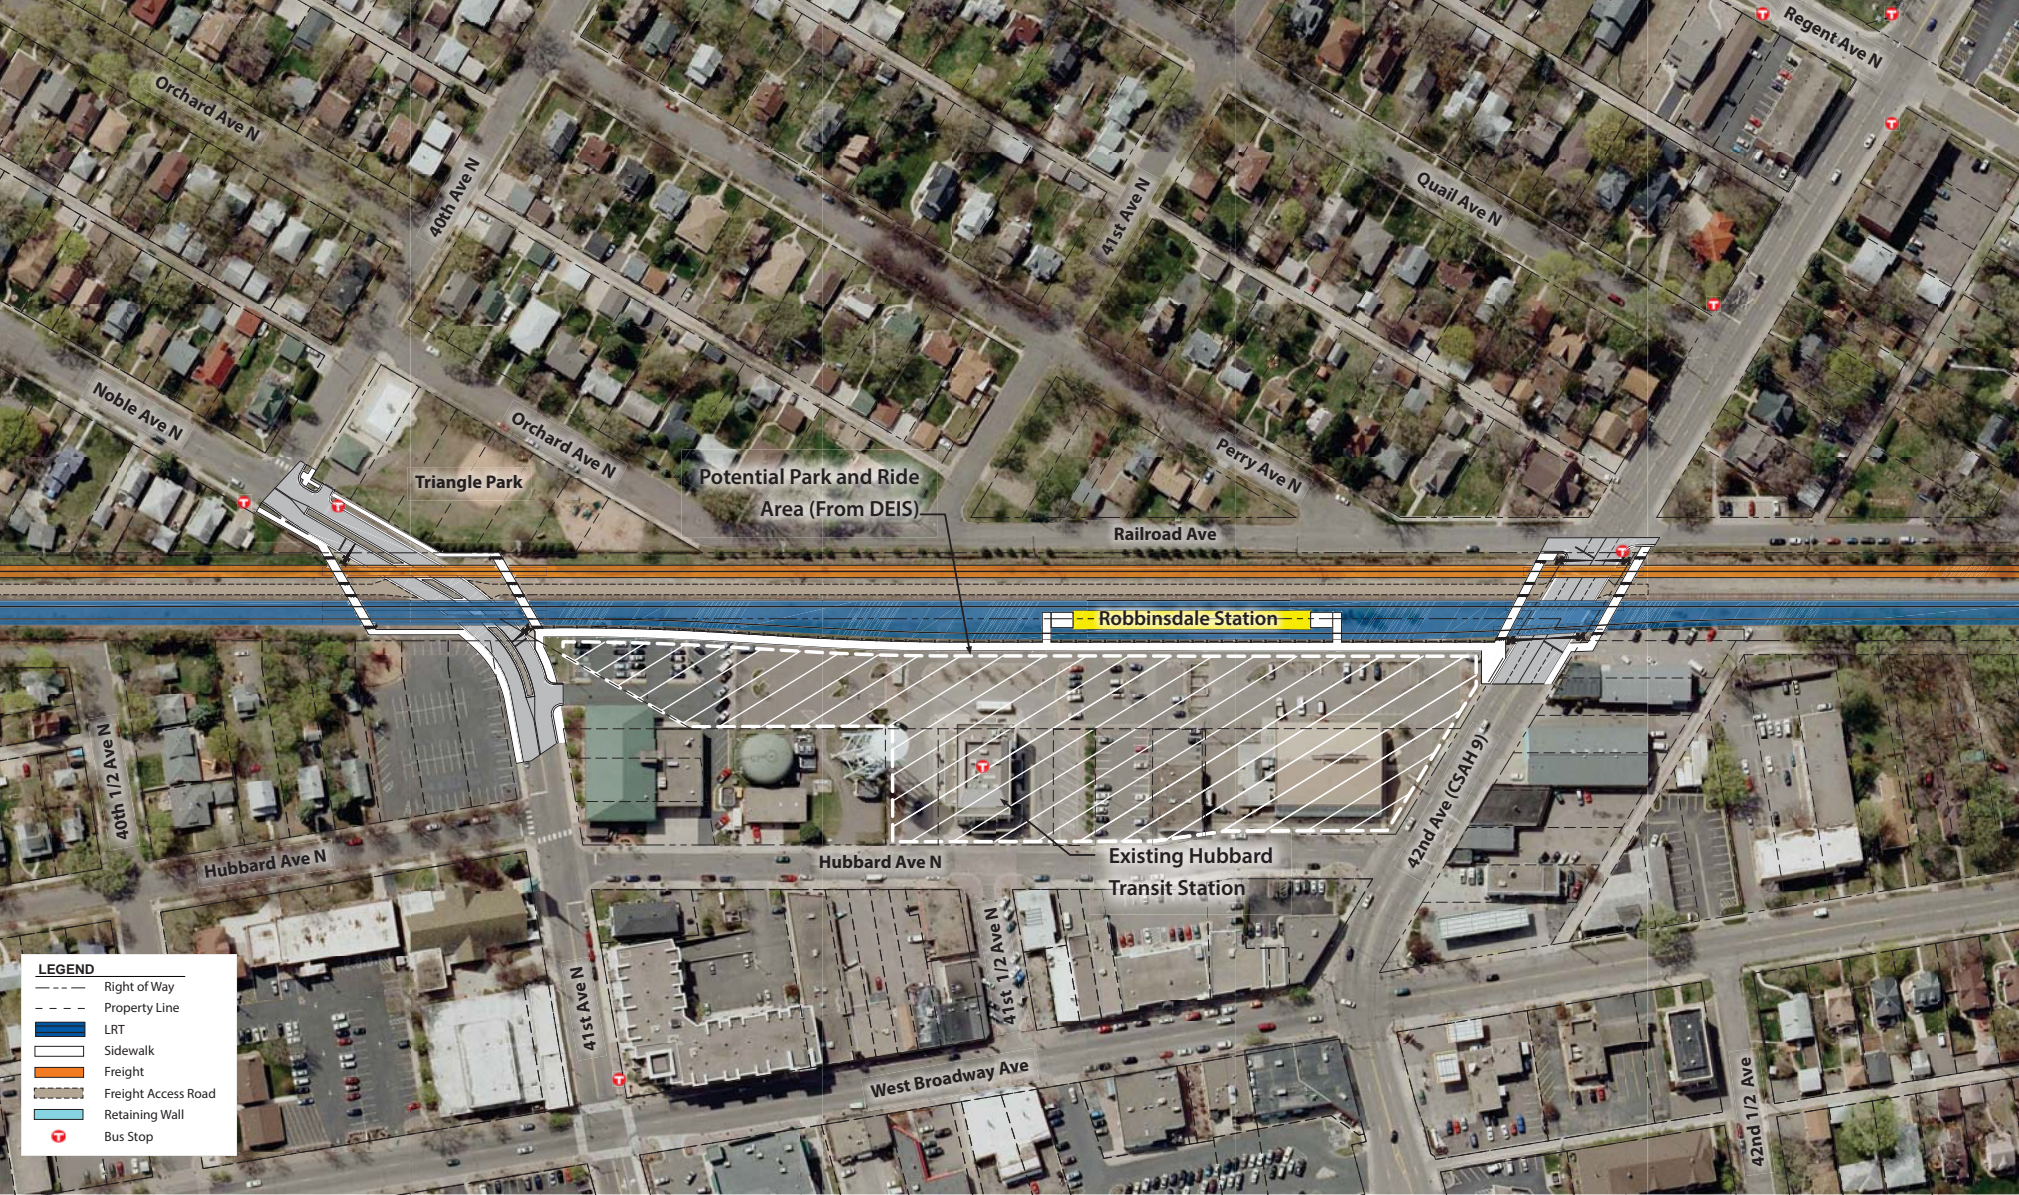

# Blue Line LRT Extension

## ROBBINSDALE STATION

JUNE 2015

**DRAFT**  
WORK IN PROCESS